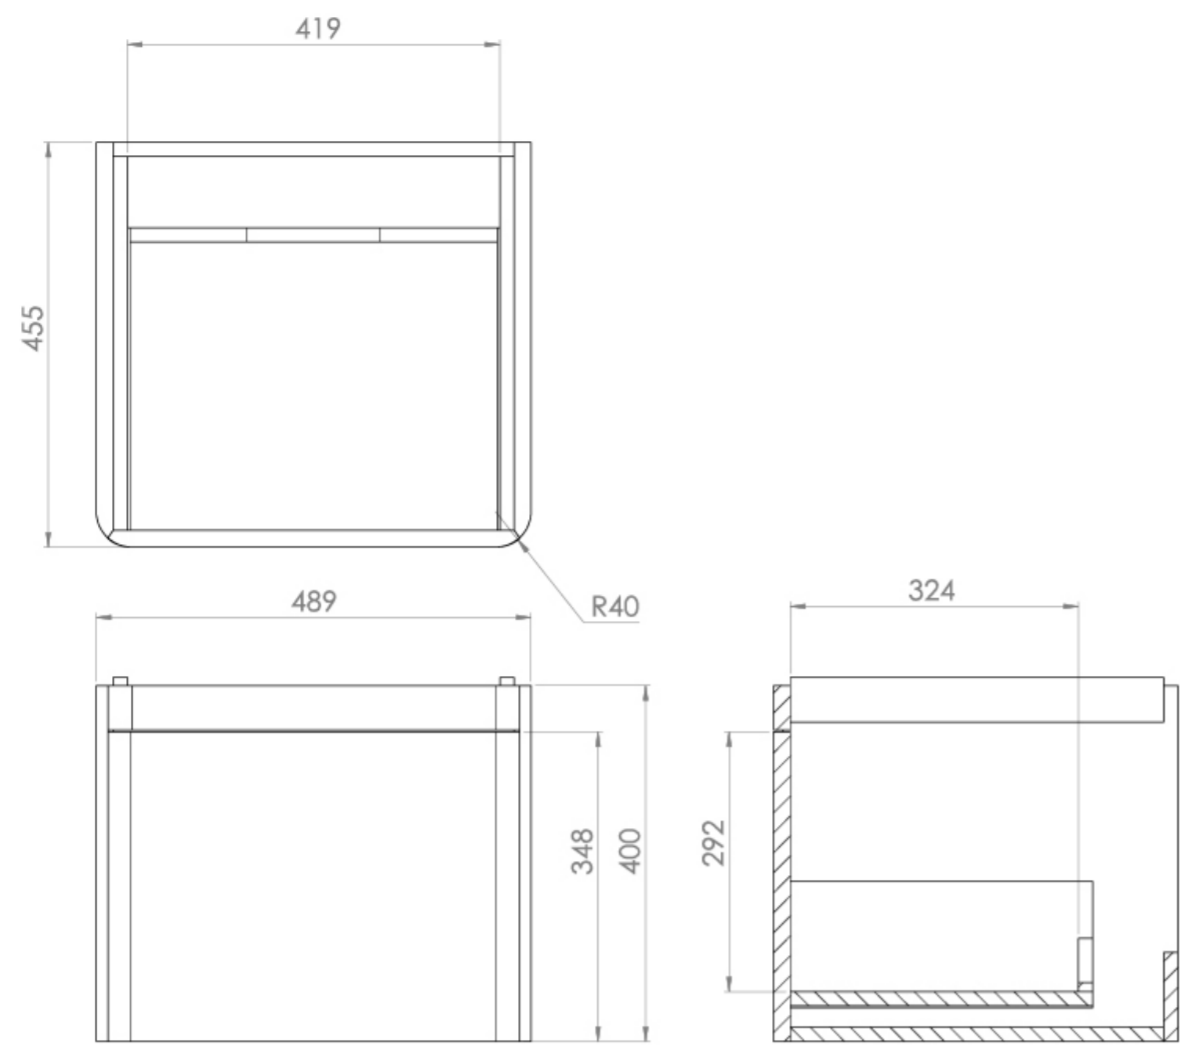

TECHNICAL DRAWING

Saneux reserves the right to alter the specifications and product range without prior notice. Dimensions are given as a guide only. Dimensions should not be used for surrounding furniture, fixtures and fittings until the product is on site.

<https://saneux.com/products/hyde-50cm-1-drawer-wall-mounted-unit-matte-anthracite-1>