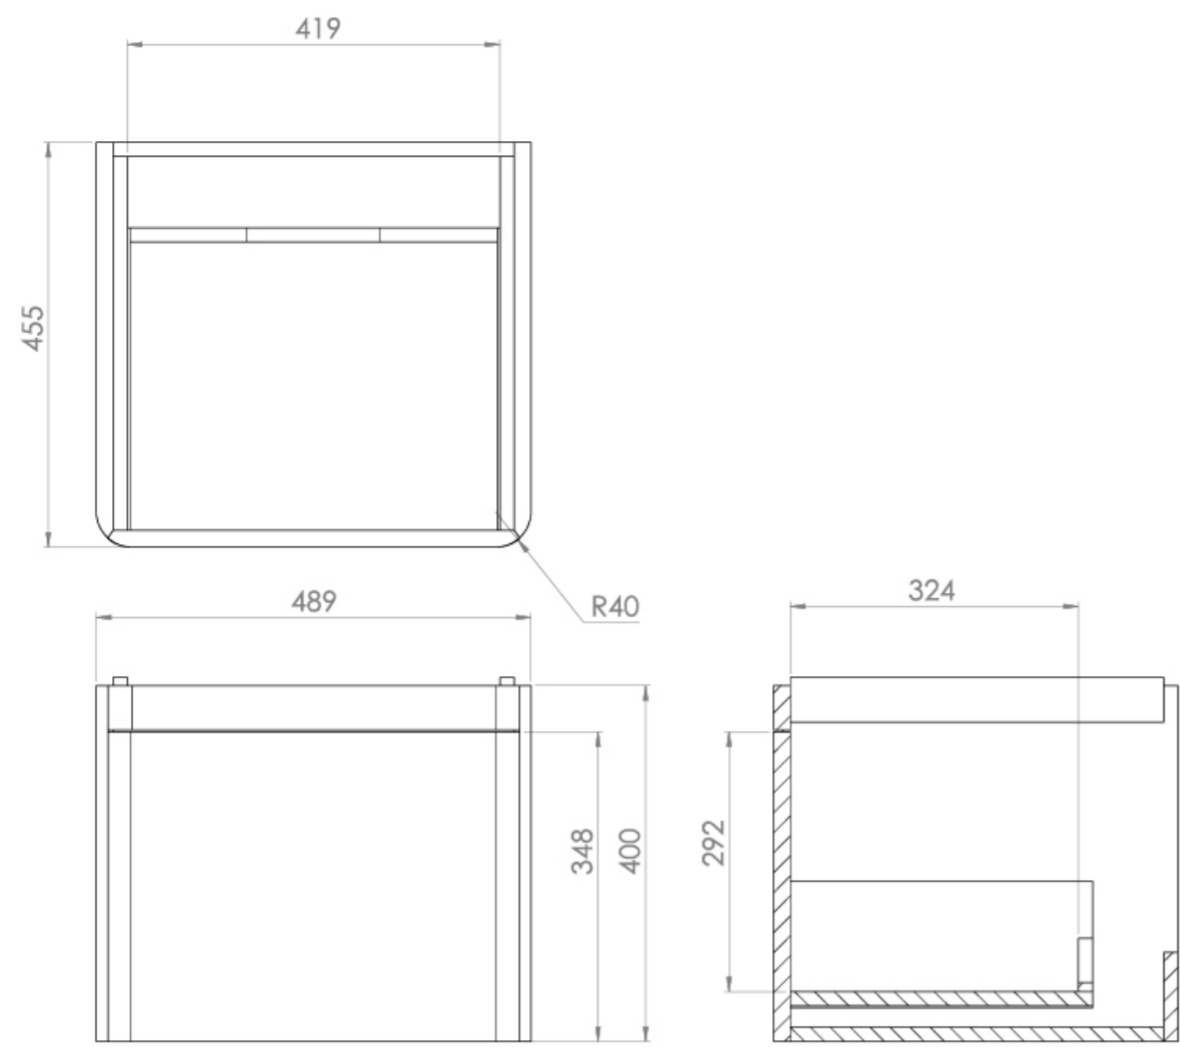

TECHNICAL DRAWING

Saneux reserves the right to alter the specifications and product range without prior notice. Dimensions are given as a guide only. Dimensions should not be used for surrounding furniture, fixtures and fittings until the product is on site.

<https://saneux.com/products/hyde-50cm-1-drawer-wall-mounted-unit-matte-white-1>