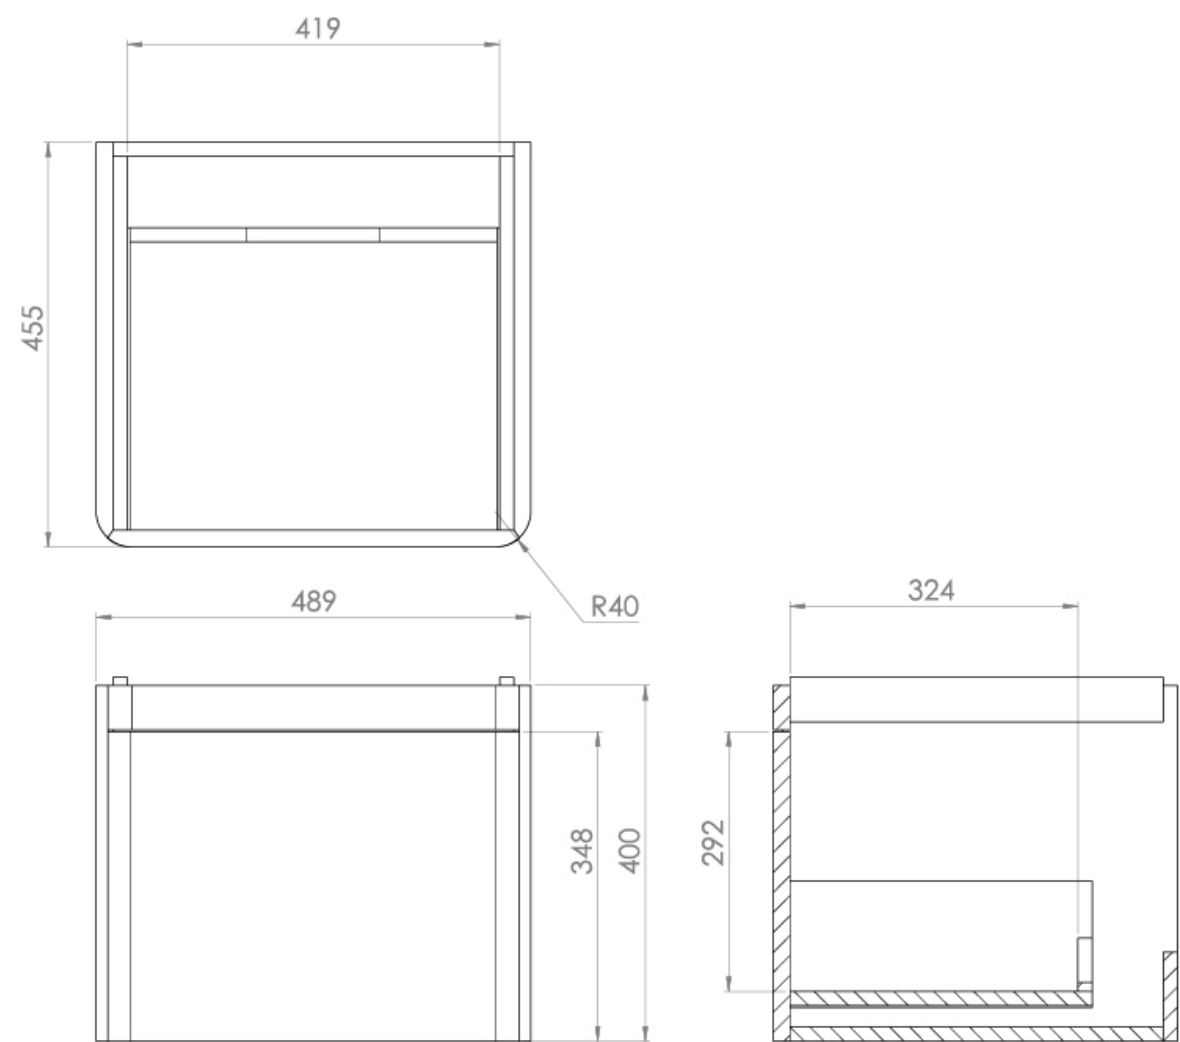

TECHNICAL DRAWING

Saneux reserves the right to alter the specifications and product range without prior notice. Dimensions are given as a guide only. Dimensions should not be used for surrounding furniture, fixtures and fittings until the product is on site.

<https://saneux.com/products/hyde-50cm-1-drawer-wall-mounted-unit-matte-white-1>