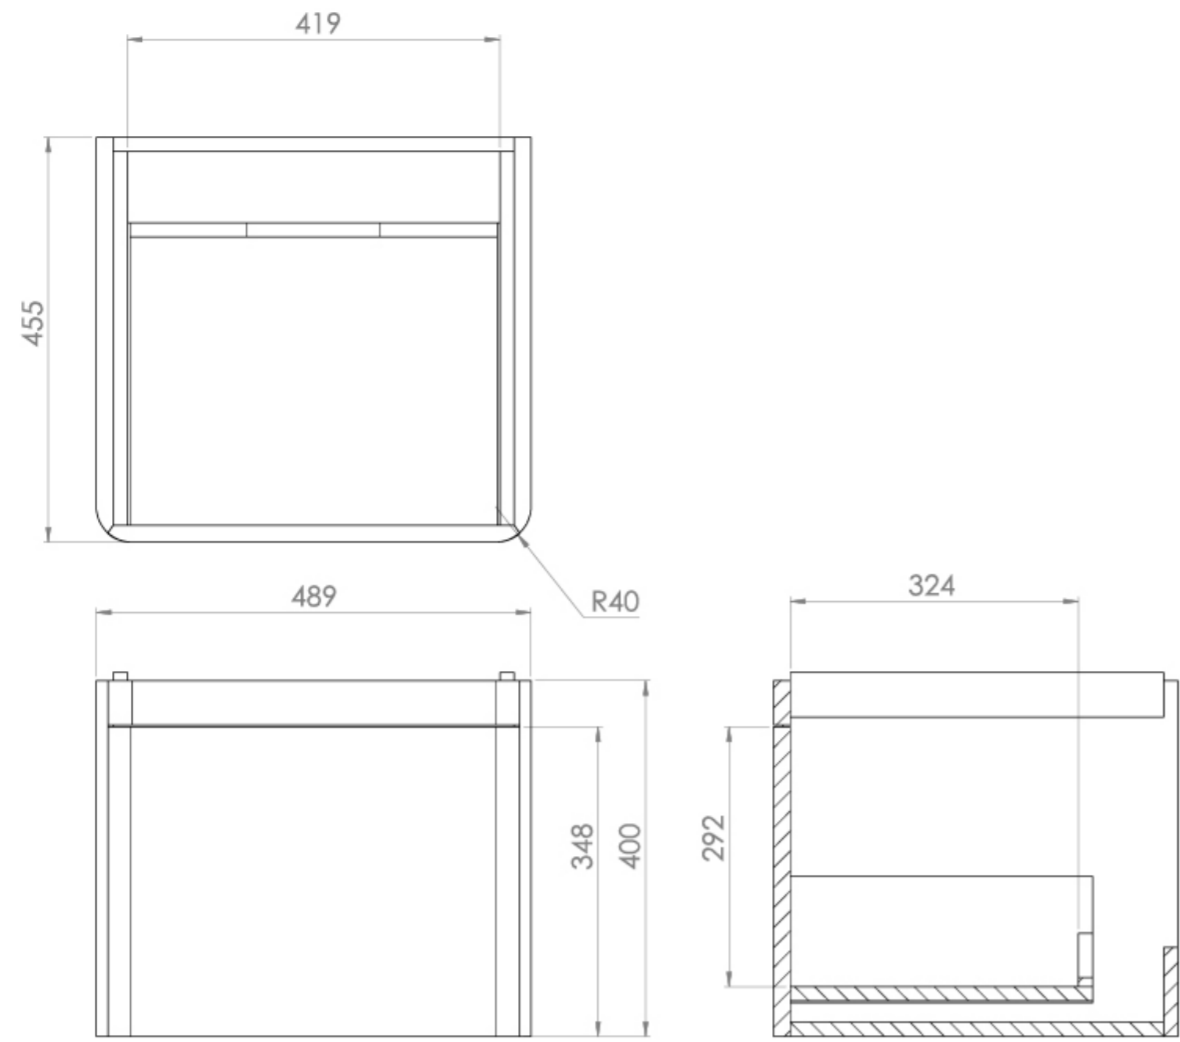

TECHNICAL DRAWING

Saneux reserves the right to alter the specifications and product range without prior notice. Dimensions are given as a guide only. Dimensions should not be used for surrounding furniture, fixtures and fittings until the product is on site.

<https://saneux.com/products/hyde-50cm-1-drawer-wall-mounted-unit-matte-white-1>