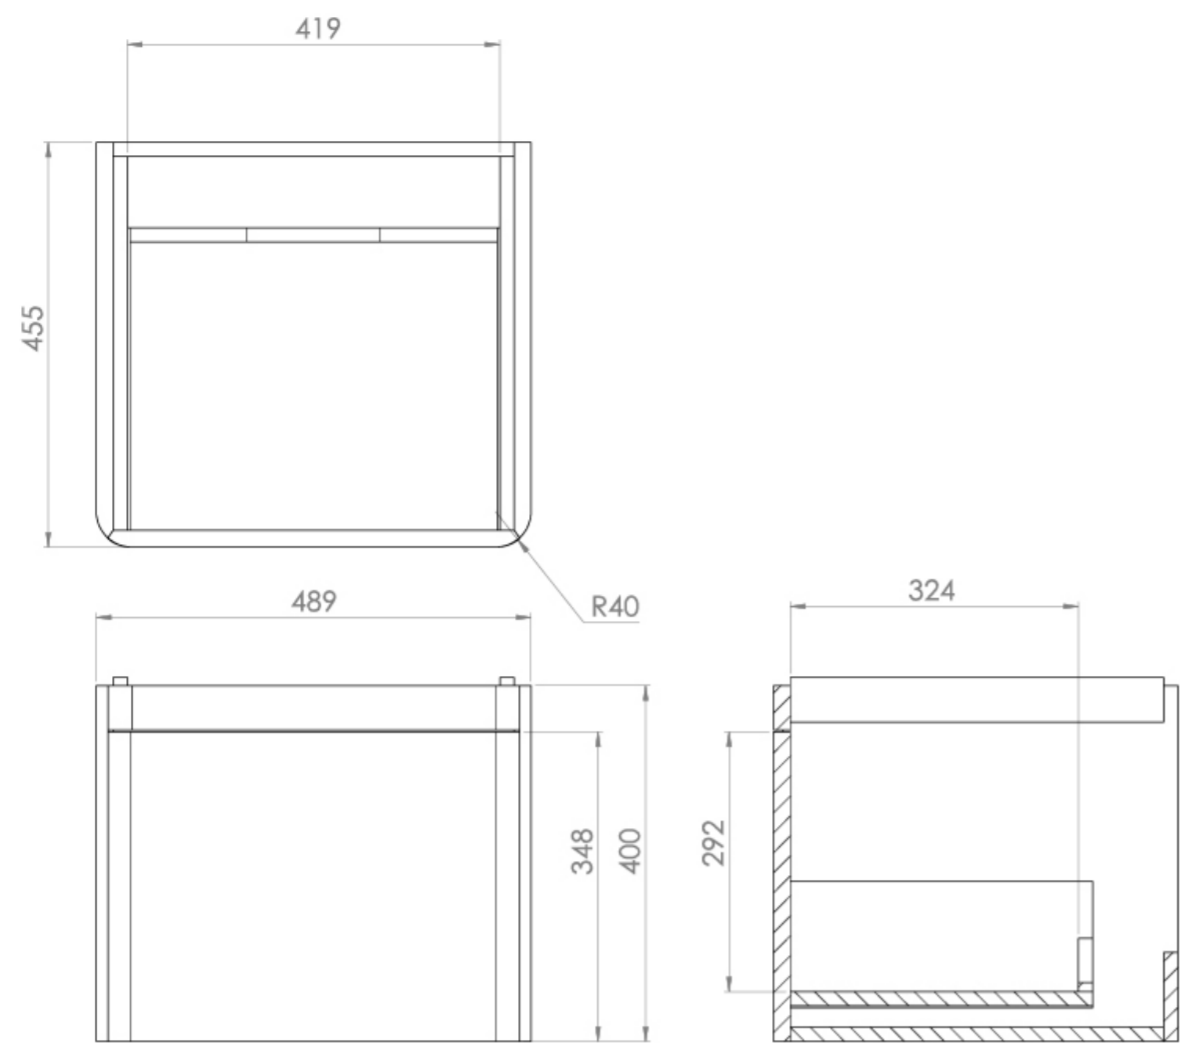

TECHNICAL DRAWING

Saneux reserves the right to alter the specifications and product range without prior notice. Dimensions are given as a guide only. Dimensions should not be used for surrounding furniture, fixtures and fittings until the product is on site.

<https://saneux.com/products/hyde-50cm-1-drawer-wall-mounted-unit-matte-white-1>