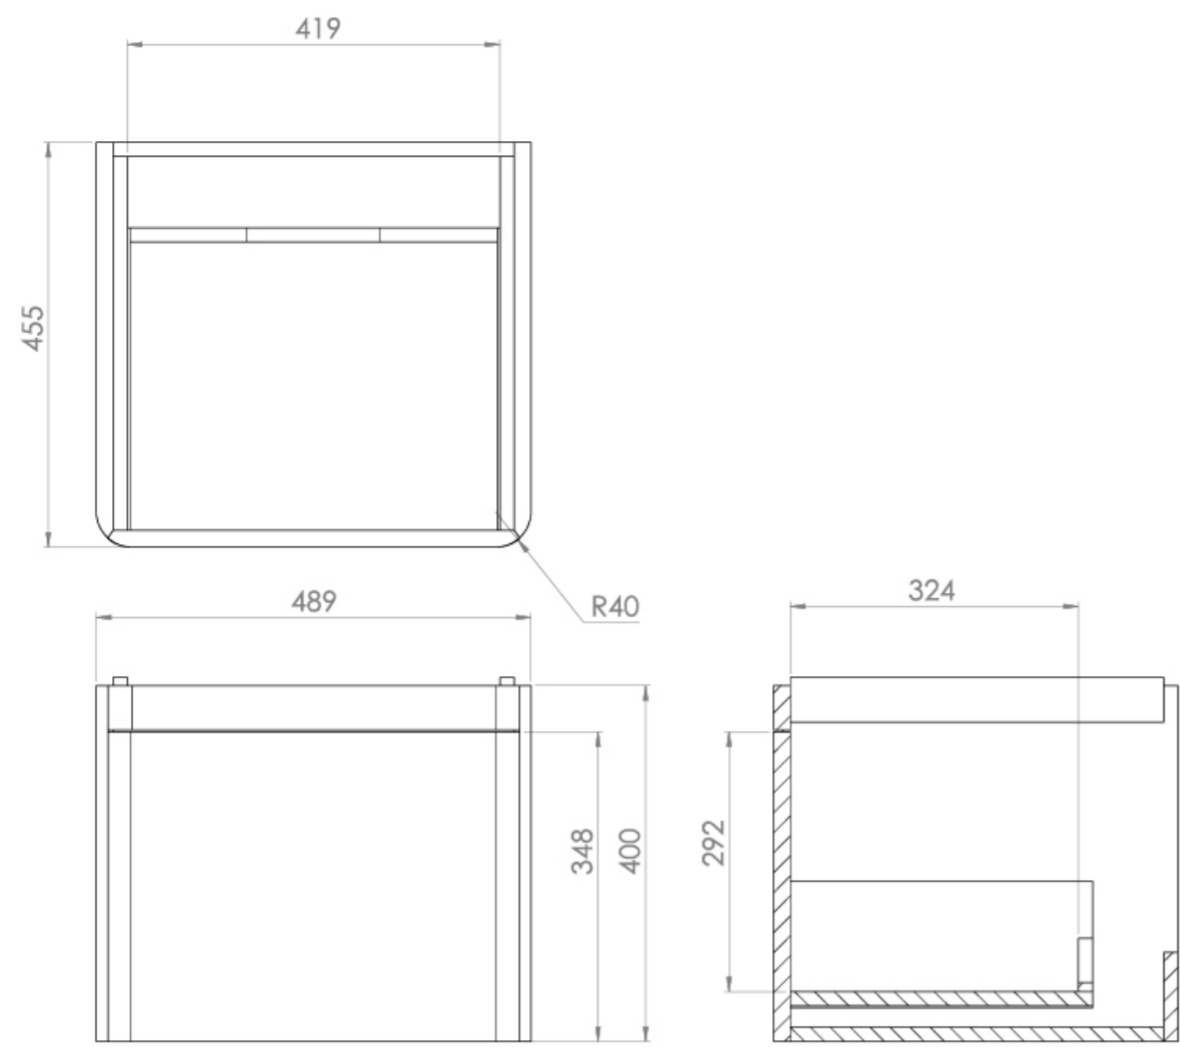

TECHNICAL DRAWING

Saneux reserves the right to alter the specifications and product range without prior notice. Dimensions are given as a guide only. Dimensions should not be used for surrounding furniture, fixtures and fittings until the product is on site.

<https://saneux.com/products/hyde-50cm-1-drawer-wall-mounted-unit-matte-sage-1>