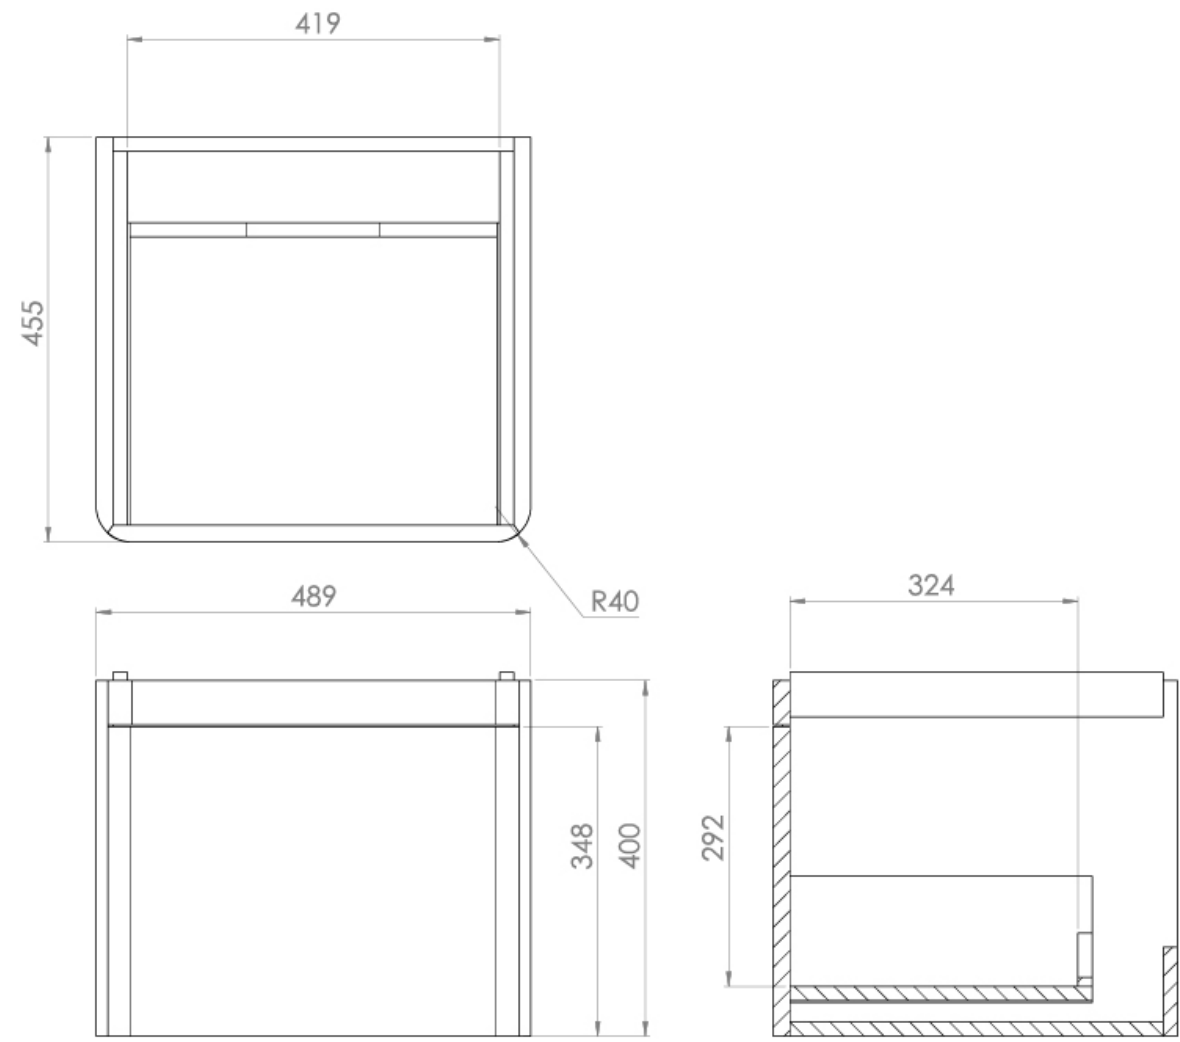

TECHNICAL DRAWING

Saneux reserves the right to alter the specifications and product range without prior notice. Dimensions are given as a guide only. Dimensions should not be used for surrounding furniture, fixtures and fittings until the product is on site.

<https://saneux.com/products/hyde-50cm-1-drawer-wall-mounted-unit-matte-sage-1>