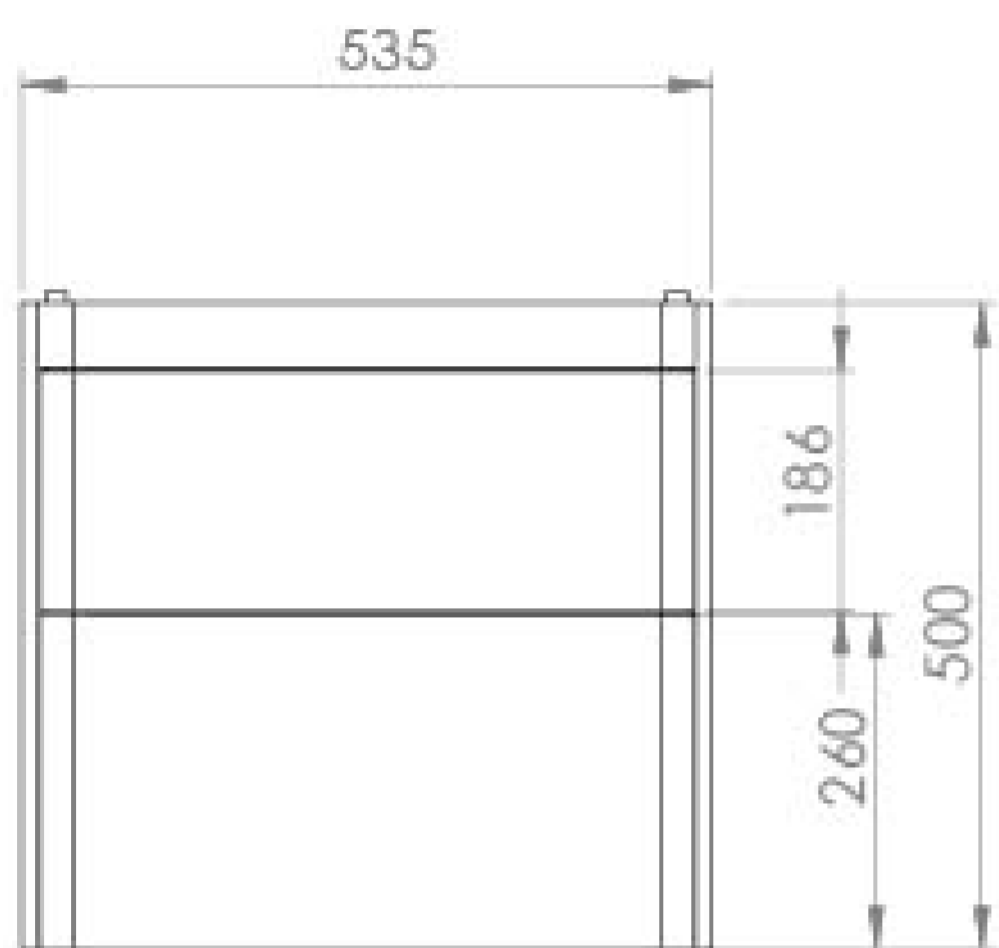

HYDE 55CM 2 DRAWER WALL MOUNTED UNIT - MATTE SAGE

Product Code: HY055W2.MS.2

PRODUCT INFORMATION

Finish:	Matte Sage
Height:	500mm
Width:	535mm
Depth:	365mm
Material	MDF, MFC
Weight	21.6kg
Guarantee	5 years
Configuration	2 Drawer
Drawer Type	Soft close
Compatible Basin(s)	HY055B, HY055B.0TH
Handle(s) Required	2, purchase separately
Other Features	Easy installation Quick release drawers

DESCRIPTION

As the name suggests, the HYDE collection features short projection basins and vanity units with a contemporary design, perfect for small and compact bathroom spaces.

This 55cm 2 drawer wall mounted unit has a projection of only 37cm, making it perfect for bathrooms & cloakrooms where space is scarce yet storage is essential. It has two deep, soft closing drawers to hold plenty of toiletries, and the matte sage finish will make the space feel calming and homely.

*Basin to be purchased separately
Compatible basins: HY055B, HY055B.0TH

**Handles to be purchased separately

TECHNICAL DRAWING

Saneux reserves the right to alter the specifications and product range without prior notice. Dimensions are given as a guide only. Dimensions should not be used for surrounding furniture, fixtures and fittings until the product is on site.