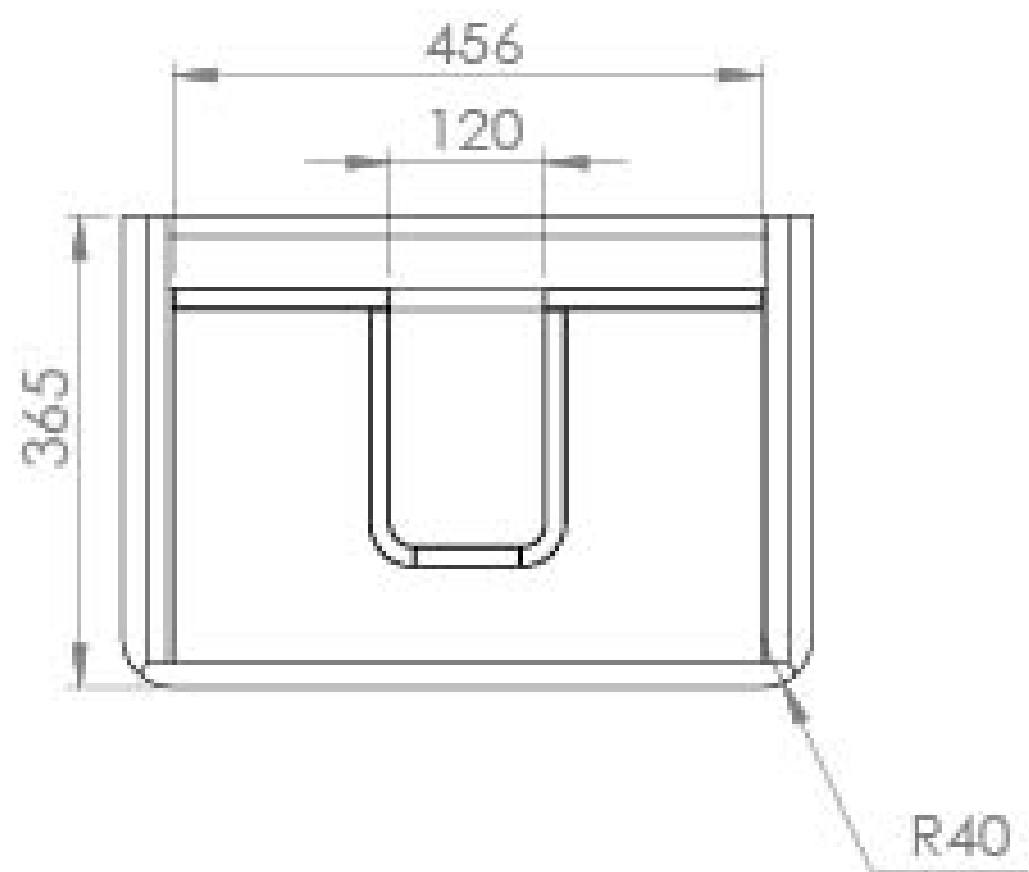

HYDE 55CM 2 DRAWER WALL MOUNTED UNIT - MATTE SAGE

Product Code: HY055W2.MS.2

PRODUCT INFORMATION

Finish:	Matte Sage
Height:	500mm
Width:	535mm
Depth:	365mm
Material	MDF, MFC
Weight	21.6kg
Guarantee	5 years
Configuration	2 Drawer
Drawer Type	Soft close
Compatible Basin(s)	HY055B, HY055B.0TH
Handle(s) Required	2, purchase separately
Other Features	Easy installation Quick release drawers

DESCRIPTION

As the name suggests, the HYDE collection features short projection basins and vanity units with a contemporary design, perfect for small and compact bathroom spaces.

This 55cm 2 drawer wall mounted unit has a projection of only 37cm, making it perfect for bathrooms & cloakrooms where space is scarce yet storage is essential. It has two deep, soft closing drawers to hold plenty of toiletries, and the matte sage finish will make the space feel calming and homely.

*Basin to be purchased separately
Compatible basins: HY055B, HY055B.0TH

**Handles to be purchased separately

TECHNICAL DRAWING

Saneux reserves the right to alter the specifications and product range without prior notice. Dimensions are given as a guide only. Dimensions should not be used for surrounding furniture, fixtures and fittings until the product is on site.