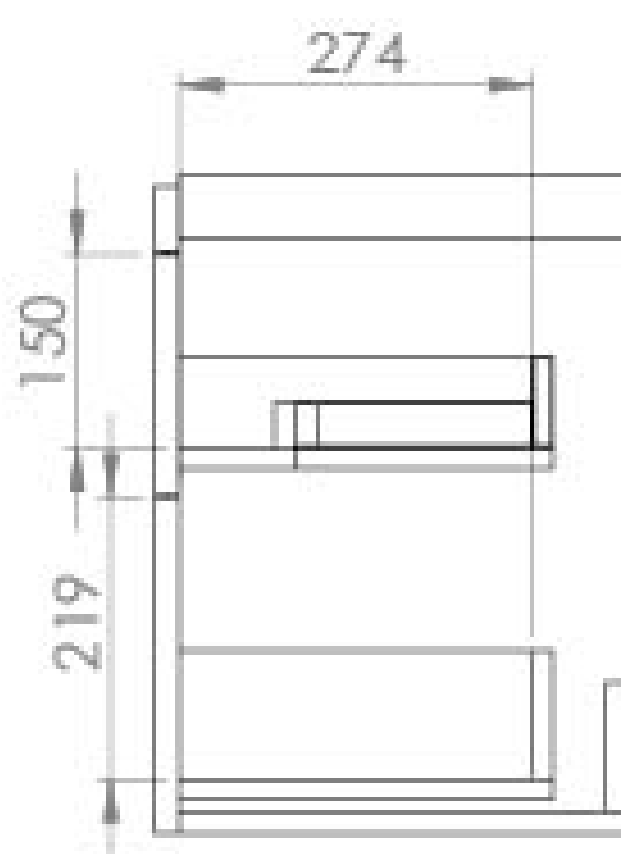

HYDE 55CM 2 DRAWER WALL MOUNTED UNIT - MATTE SAGE

Product Code: HY055W2.MS.2

PRODUCT INFORMATION

Finish:	Matte Sage
Height:	500mm
Width:	535mm
Depth:	365mm
Material	MDF, MFC
Weight	21.6kg
Guarantee	5 years
Configuration	2 Drawer
Drawer Type	Soft close
Compatible Basin(s)	HY055B, HY055B.0TH
Handle(s) Required	2, purchase separately
Other Features	Easy installation Quick release drawers

DESCRIPTION

As the name suggests, the HYDE collection features short projection basins and vanity units with a contemporary design, perfect for small and compact bathroom spaces.

This 55cm 2 drawer wall mounted unit has a projection of only 37cm, making it perfect for bathrooms & cloakrooms where space is scarce yet storage is essential. It has two deep, soft closing drawers to hold plenty of toiletries, and the matte sage finish will make the space feel calming and homely.

*Basin to be purchased separately
Compatible basins: HY055B, HY055B.0TH

**Handles to be purchased separately

TECHNICAL DRAWING

Saneux reserves the right to alter the specifications and product range without prior notice. Dimensions are given as a guide only. Dimensions should not be used for surrounding furniture, fixtures and fittings until the product is on site.