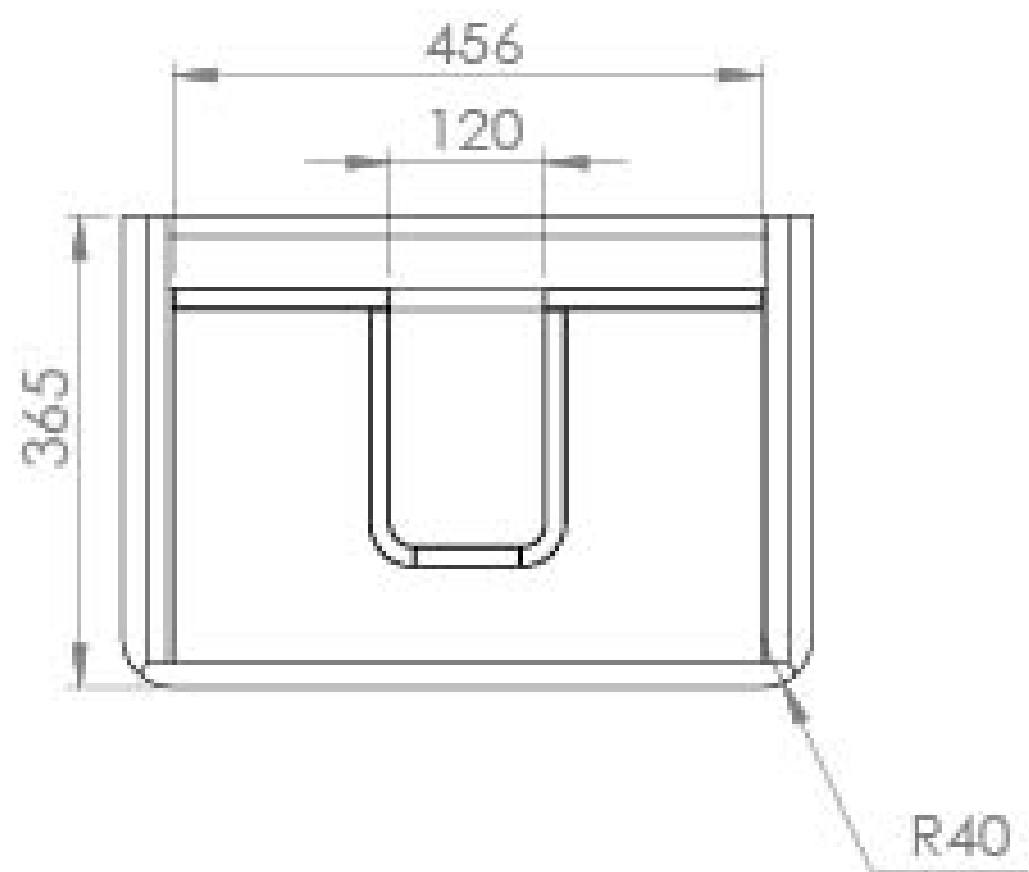

## PRODUCT INFORMATION

<b>Finish:</b>	Matte Sage
<b>Height:</b>	500mm
<b>Width:</b>	535mm
<b>Depth:</b>	365mm
<b>Material</b>	MDF, MFC
<b>Weight</b>	21.6kg
<b>Guarantee</b>	5 years
<b>Configuration</b>	2 Drawer
<b>Drawer Type</b>	Soft close
<b>Compatible Basin(s)</b>	HY055B, HY055B.0TH
<b>Handle(s) Required</b>	2, purchase separately
<b>Other Features</b>	Easy installation Quick release drawers

## DESCRIPTION

As the name suggests, the HYDE collection features short projection basins and vanity units with a contemporary design, perfect for small and compact bathroom spaces.

This 55cm 2 drawer wall mounted unit has a projection of only 37cm, making it perfect for bathrooms & cloakrooms where space is scarce yet storage is essential. It has two deep, soft closing drawers to hold plenty of toiletries, and the matte sage finish will make the space feel calming and homely.