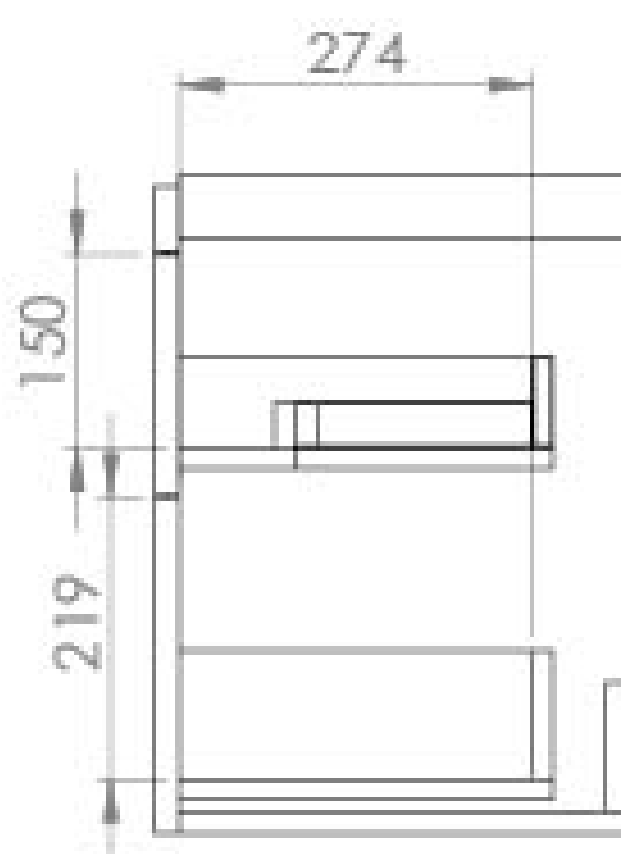

## PRODUCT INFORMATION

<b>Finish:</b>	Matte Sage
<b>Height:</b>	500mm
<b>Width:</b>	535mm
<b>Depth:</b>	365mm
<b>Material</b>	MDF, MFC
<b>Weight</b>	21.6kg
<b>Guarantee</b>	5 years
<b>Configuration</b>	2 Drawer
<b>Drawer Type</b>	Soft close
<b>Compatible Basin(s)</b>	HY055B, HY055B.0TH
<b>Handle(s) Required</b>	2, purchase separately
<b>Other Features</b>	Easy installation Quick release drawers

## DESCRIPTION

As the name suggests, the HYDE collection features short projection basins and vanity units with a contemporary design, perfect for small and compact bathroom spaces.

This 55cm 2 drawer wall mounted unit has a projection of only 37cm, making it perfect for bathrooms & cloakrooms where space is scarce yet storage is essential. It has two deep, soft closing drawers to hold plenty of toiletries, and the matte sage finish will make the space feel calming and homely.