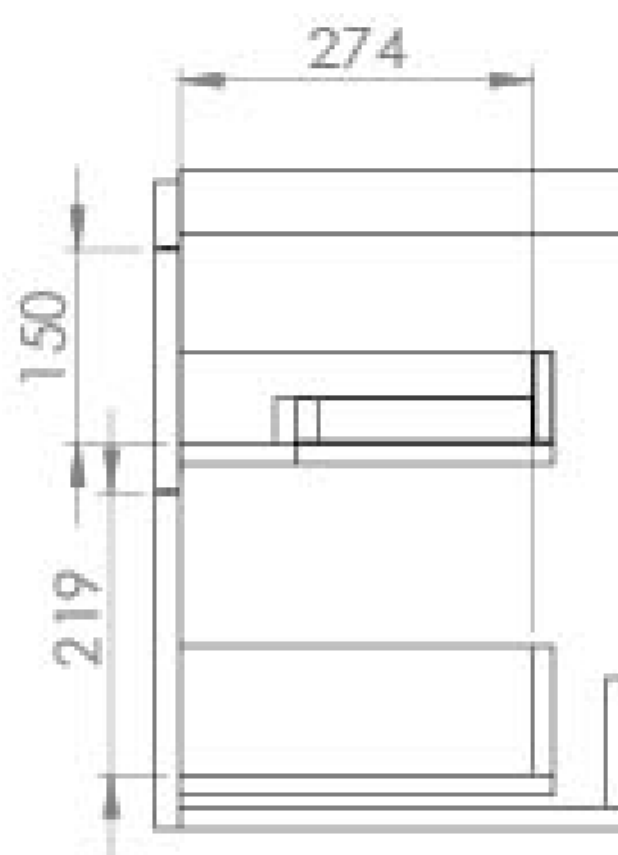

TECHNICAL DRAWING

Saneux reserves the right to alter the specifications and product range without prior notice. Dimensions are given as a guide only. Dimensions should not be used for surrounding furniture, fixtures and fittings until the product is on site.

<https://saneux.com/products/hyde-55cm-2-drawer-wall-mounted-unit-matte-sage-1>