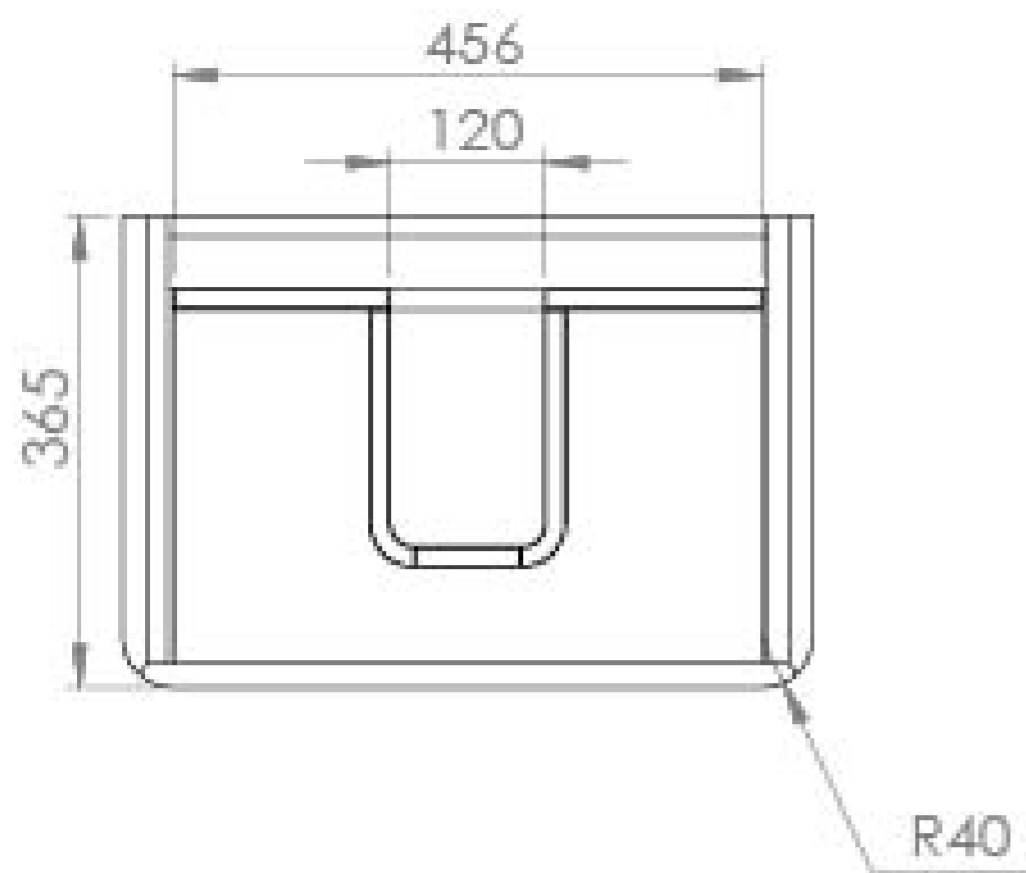

HYDE 55CM 2 DRAWER WALL MOUNTED UNIT - MATTE SAGE

Product Code: HY055W2.MS.2

PRODUCT INFORMATION

Finish:	Matte Sage
Height:	500mm
Width:	535mm
Depth:	365mm
Material	MDF, MFC
Weight	21.6kg
Guarantee	5 years
Configuration	2 Drawer
Drawer Type	Soft close
Compatible Basin(s)	HY055B, HY055B.0TH
Handle(s) Required	2, purchase separately
Other Features	Easy installation Quick release drawers

DESCRIPTION

As the name suggests, the HYDE collection features short projection basins and vanity units with a contemporary design, perfect for small and compact bathroom spaces.

This 55cm 2 drawer wall mounted unit has a projection of only 37cm, making it perfect for bathrooms & cloakrooms where space is scarce yet storage is essential. It has two deep, soft closing drawers to hold plenty of toiletries, and the matte sage finish will make the space feel calming and homely.

*Basin to be purchased separately
Compatible basins: HY055B, HY055B.0TH

**Handles to be purchased separately

TECHNICAL DRAWING

Saneux reserves the right to alter the specifications and product range without prior notice. Dimensions are given as a guide only. Dimensions should not be used for surrounding furniture, fixtures and fittings until the product is on site.