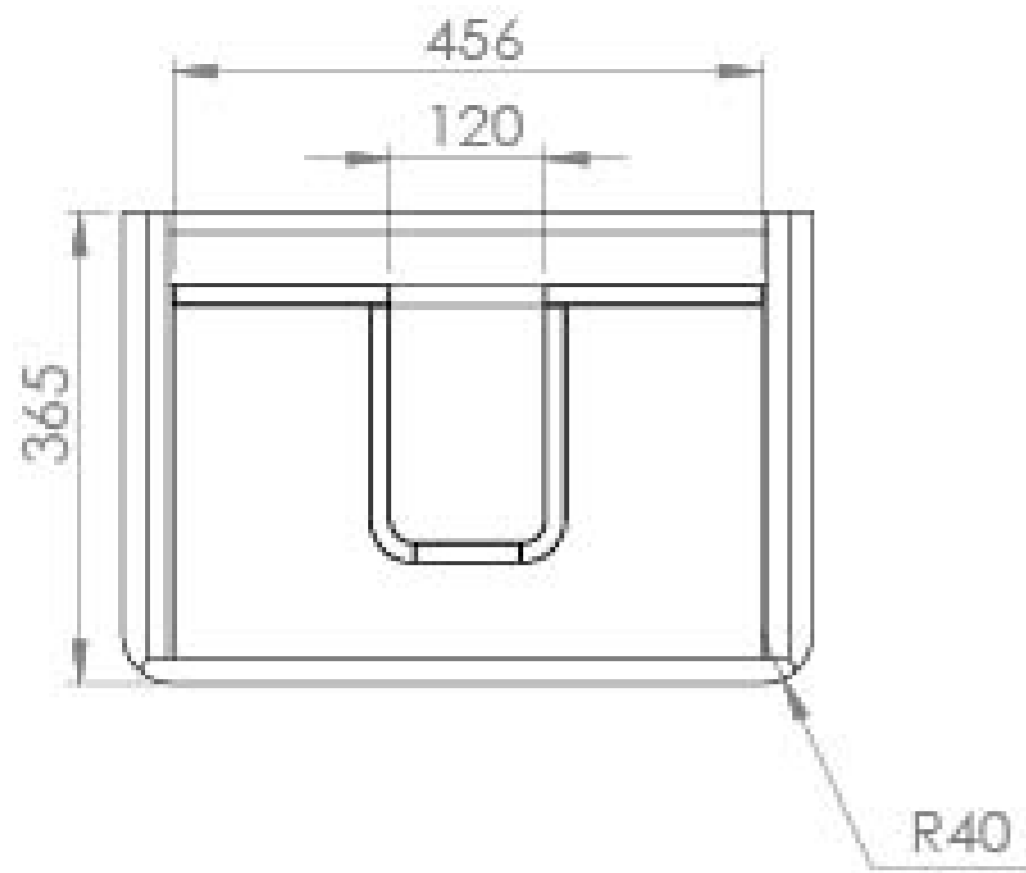

TECHNICAL DRAWING

Saneux reserves the right to alter the specifications and product range without prior notice. Dimensions are given as a guide only. Dimensions should not be used for surrounding furniture, fixtures and fittings until the product is on site.

<https://saneux.com/products/hyde-55cm-2-drawer-wall-mounted-unit-matte-sage-1>