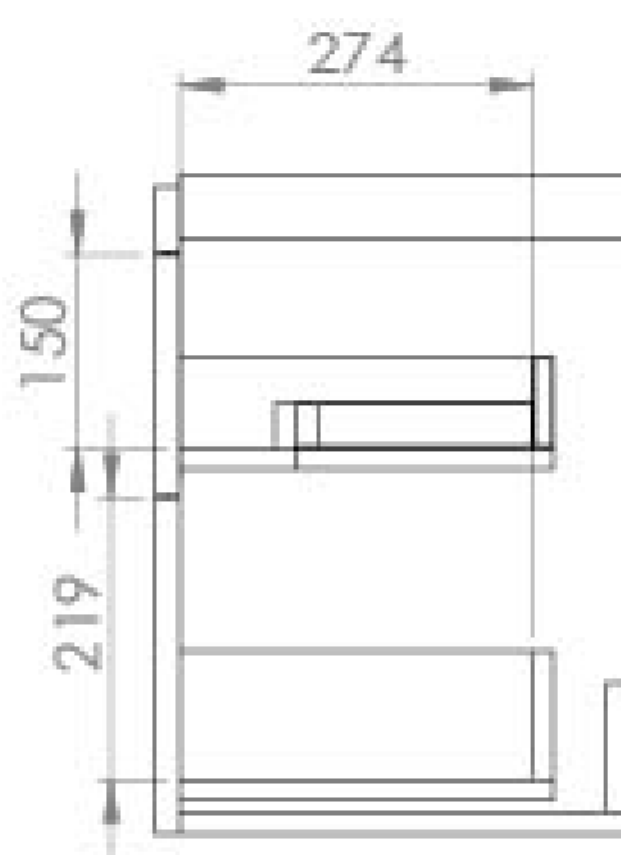

HYDE 55CM 2 DRAWER WALL MOUNTED UNIT - MATTE SAGE

Product Code: HY055W2.MS.2

PRODUCT INFORMATION

Finish:	Matte Sage
Height:	500mm
Width:	535mm
Depth:	365mm
Material	MDF, MFC
Weight	21.6kg
Guarantee	5 years
Configuration	2 Drawer
Drawer Type	Soft close
Compatible Basin(s)	HY055B, HY055B.0TH
Handle(s) Required	2, purchase separately
Other Features	Easy installation Quick release drawers

DESCRIPTION

As the name suggests, the HYDE collection features short projection basins and vanity units with a contemporary design, perfect for small and compact bathroom spaces.

This 55cm 2 drawer wall mounted unit has a projection of only 37cm, making it perfect for bathrooms & cloakrooms where space is scarce yet storage is essential. It has two deep, soft closing drawers to hold plenty of toiletries, and the matte sage finish will make the space feel calming and homely.

*Basin to be purchased separately
Compatible basins: HY055B, HY055B.0TH

**Handles to be purchased separately

TECHNICAL DRAWING

Saneux reserves the right to alter the specifications and product range without prior notice. Dimensions are given as a guide only. Dimensions should not be used for surrounding furniture, fixtures and fittings until the product is on site.