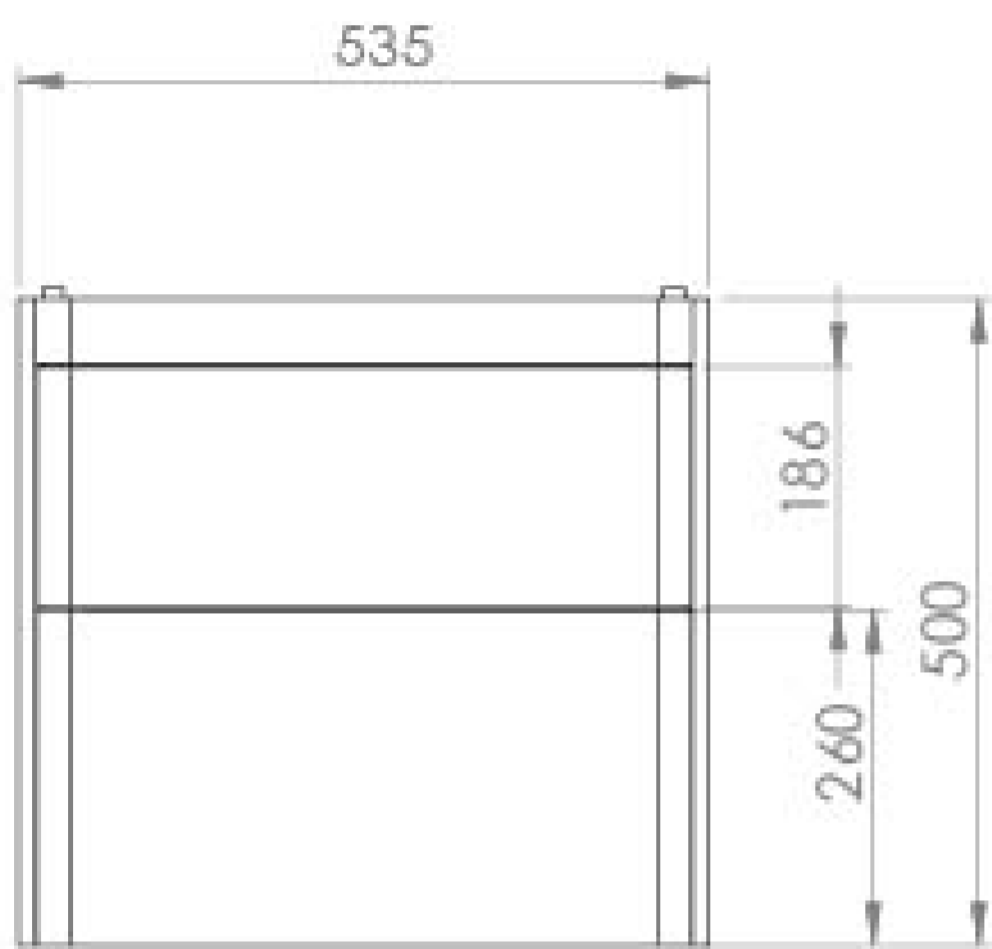

TECHNICAL DRAWING

Saneux reserves the right to alter the specifications and product range without prior notice. Dimensions are given as a guide only. Dimensions should not be used for surrounding furniture, fixtures and fittings until the product is on site.

<https://saneux.com/products/hyde-55cm-2-drawer-wall-mounted-unit-matte-sage-1>