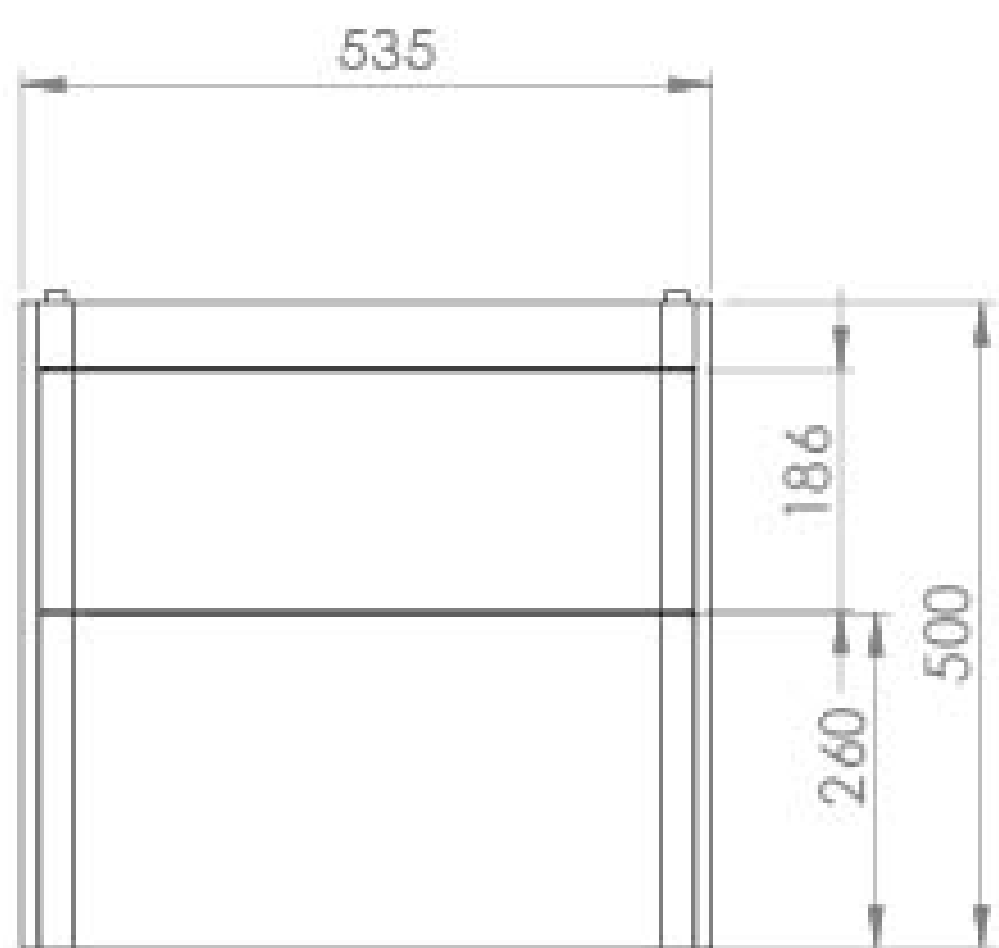

HYDE 55CM 2 DRAWER WALL MOUNTED UNIT - MATTE SAGE

Product Code: HY055W2.MS.2

PRODUCT INFORMATION

Finish:	Matte Sage
Height:	500mm
Width:	535mm
Depth:	365mm
Material	MDF, MFC
Weight	21.6kg
Guarantee	5 years
Configuration	2 Drawer
Drawer Type	Soft close
Compatible Basin(s)	HY055B, HY055B.0TH
Handle(s) Required	2, purchase separately
Other Features	Easy installation Quick release drawers

DESCRIPTION

As the name suggests, the HYDE collection features short projection basins and vanity units with a contemporary design, perfect for small and compact bathroom spaces.

This 55cm 2 drawer wall mounted unit has a projection of only 37cm, making it perfect for bathrooms & cloakrooms where space is scarce yet storage is essential. It has two deep, soft closing drawers to hold plenty of toiletries, and the matte sage finish will make the space feel calming and homely.

*Basin to be purchased separately
Compatible basins: HY055B, HY055B.0TH

**Handles to be purchased separately

TECHNICAL DRAWING

Saneux reserves the right to alter the specifications and product range without prior notice. Dimensions are given as a guide only. Dimensions should not be used for surrounding furniture, fixtures and fittings until the product is on site.