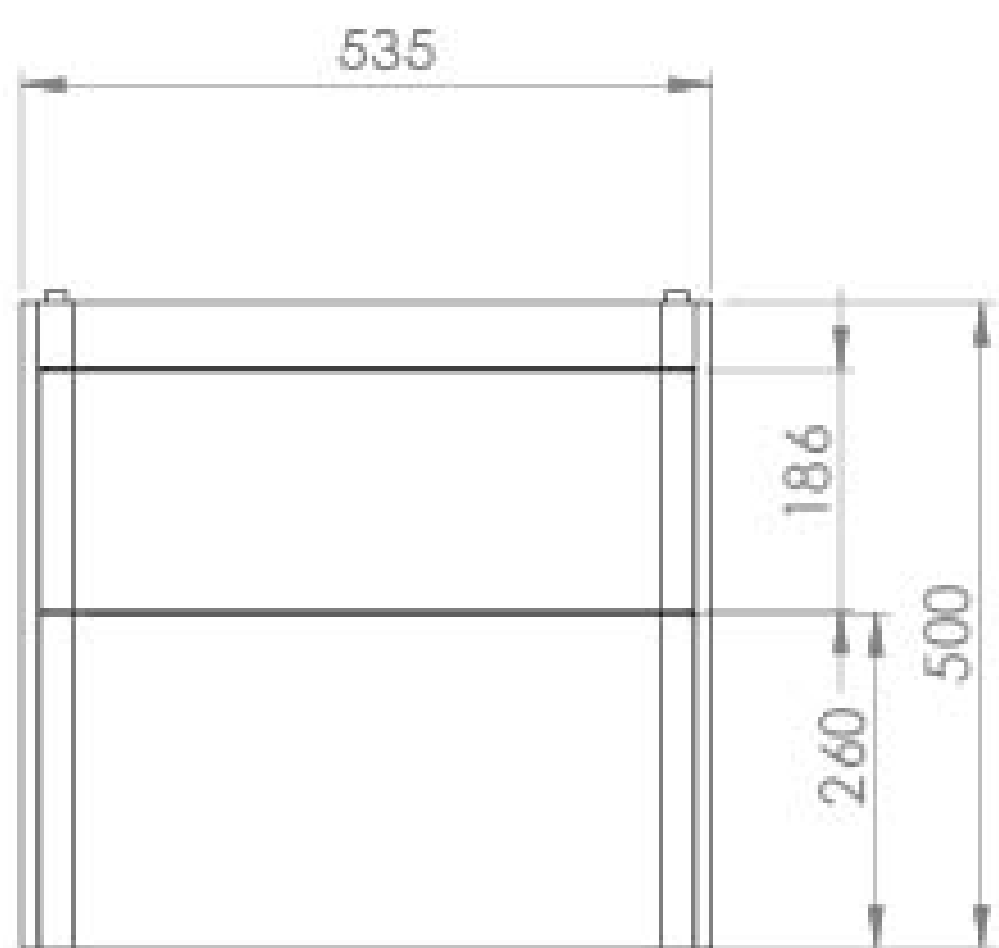

## PRODUCT INFORMATION

<b>Finish:</b>	Matte Sage
<b>Height:</b>	500mm
<b>Width:</b>	535mm
<b>Depth:</b>	365mm
<b>Material</b>	MDF, MFC
<b>Weight</b>	21.6kg
<b>Guarantee</b>	5 years
<b>Configuration</b>	2 Drawer
<b>Drawer Type</b>	Soft close
<b>Compatible Basin(s)</b>	HY055B, HY055B.0TH
<b>Handle(s) Required</b>	2, purchase separately
<b>Other Features</b>	Easy installation Quick release drawers

## DESCRIPTION

As the name suggests, the HYDE collection features short projection basins and vanity units with a contemporary design, perfect for small and compact bathroom spaces.

This 55cm 2 drawer wall mounted unit has a projection of only 37cm, making it perfect for bathrooms & cloakrooms where space is scarce yet storage is essential. It has two deep, soft closing drawers to hold plenty of toiletries, and the matte sage finish will make the space feel calming and homely.