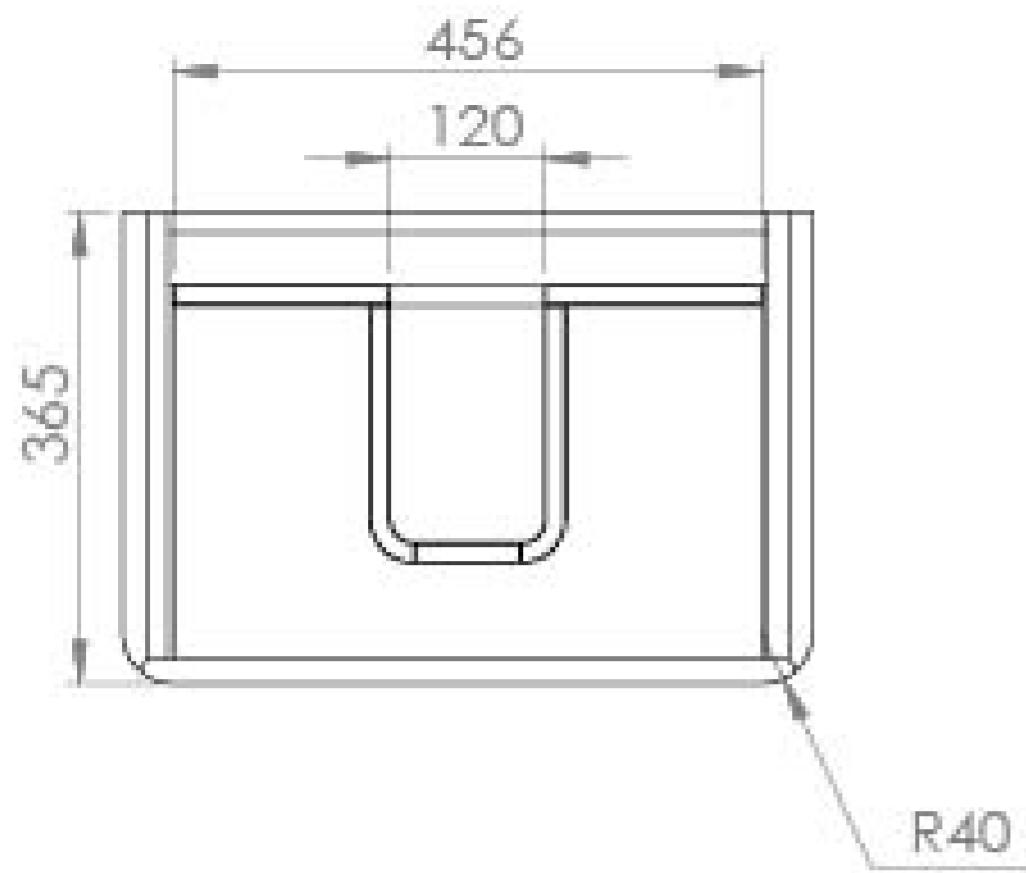

## PRODUCT INFORMATION

<b>Finish:</b>	Matte Fiord
<b>Height:</b>	500mm
<b>Width:</b>	535mm
<b>Depth:</b>	365mm
<b>Material</b>	MDF, MFC
<b>Weight</b>	21.6kg
<b>Guarantee</b>	5 years
<b>Configuration</b>	2 Drawer
<b>Drawer Type</b>	Soft close
<b>Compatible Basin(s)</b>	HY055B, HY055B.0TH
<b>Handle(s) Required</b>	2, purchase separately
<b>Other Features</b>	Easy installation Quick release drawers

## DESCRIPTION

As the name suggests, the HYDE collection features short projection basins and vanity units with a contemporary design, perfect for small and compact bathroom spaces.

This 55cm 2 drawer wall mounted unit has a projection of only 37cm, making it perfect for bathrooms & cloakrooms where space is scarce yet storage is essential. It has two deep, soft closing drawers to hold plenty of toiletries, and the matte fiord finish will make it a focal point in the space it's fitted in.