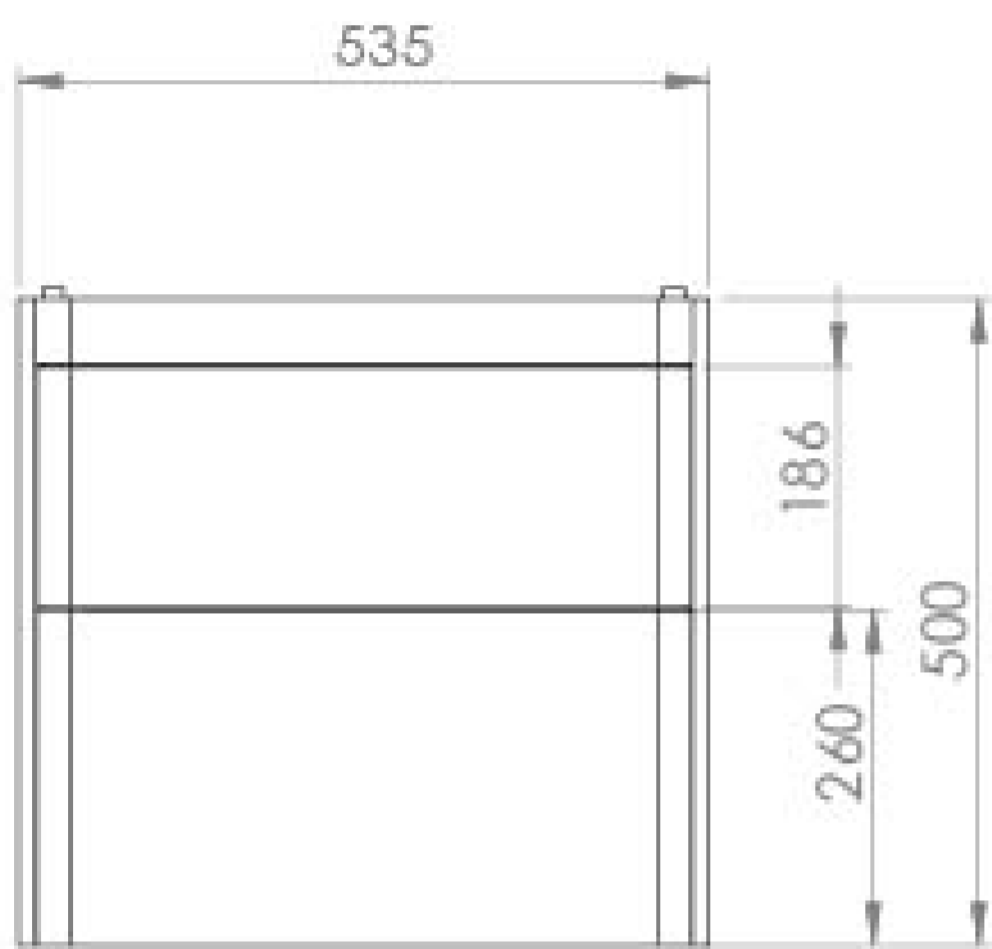

HYDE 55CM 2 DRAWER WALL MOUNTED UNIT - MATTE FIORD

Product Code: HY055W2.MF.2

PRODUCT INFORMATION

Finish:	Matte Fiord
Height:	500mm
Width:	535mm
Depth:	365mm
Material	MDF, MFC
Weight	21.6kg
Guarantee	5 years
Configuration	2 Drawer
Drawer Type	Soft close
Compatible Basin(s)	HY055B, HY055B.0TH
Handle(s) Required	2, purchase separately
Other Features	Easy installation Quick release drawers

DESCRIPTION

As the name suggests, the HYDE collection features short projection basins and vanity units with a contemporary design, perfect for small and compact bathroom spaces.

This 55cm 2 drawer wall mounted unit has a projection of only 37cm, making it perfect for bathrooms & cloakrooms where space is scarce yet storage is essential. It has two deep, soft closing drawers to hold plenty of toiletries, and the matte fiord finish will make it a focal point in the space it's fitted in.

*Basin to be purchased separately
Compatible basins: HY055B, HY055B.0TH

**Handles to be purchased separately

TECHNICAL DRAWING

Saneux reserves the right to alter the specifications and product range without prior notice. Dimensions are given as a guide only. Dimensions should not be used for surrounding furniture, fixtures and fittings until the product is on site.