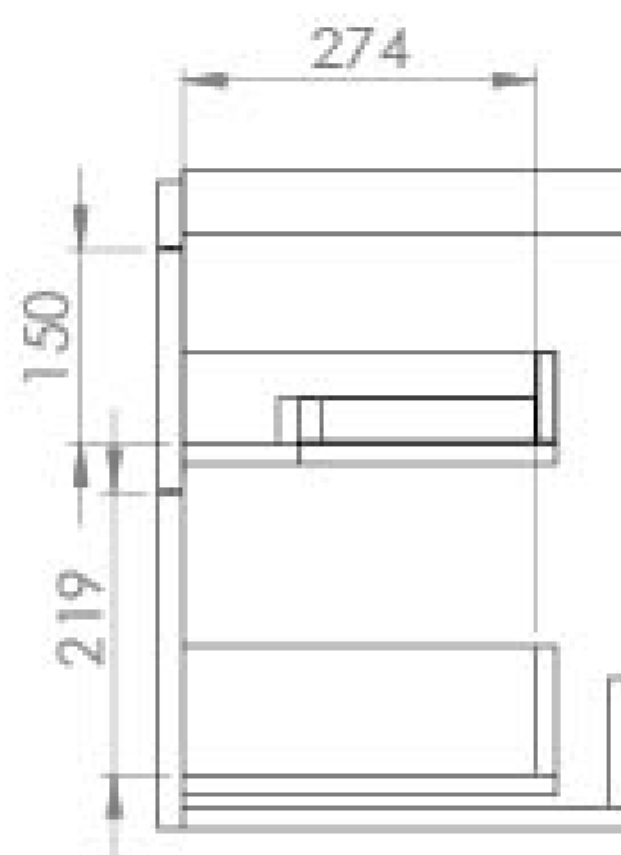

TECHNICAL DRAWING

Saneux reserves the right to alter the specifications and product range without prior notice. Dimensions are given as a guide only. Dimensions should not be used for surrounding furniture, fixtures and fittings until the product is on site.

<https://saneux.com/products/hyde-55cm-2-drawer-wall-mounted-unit-matte-fiord-1>