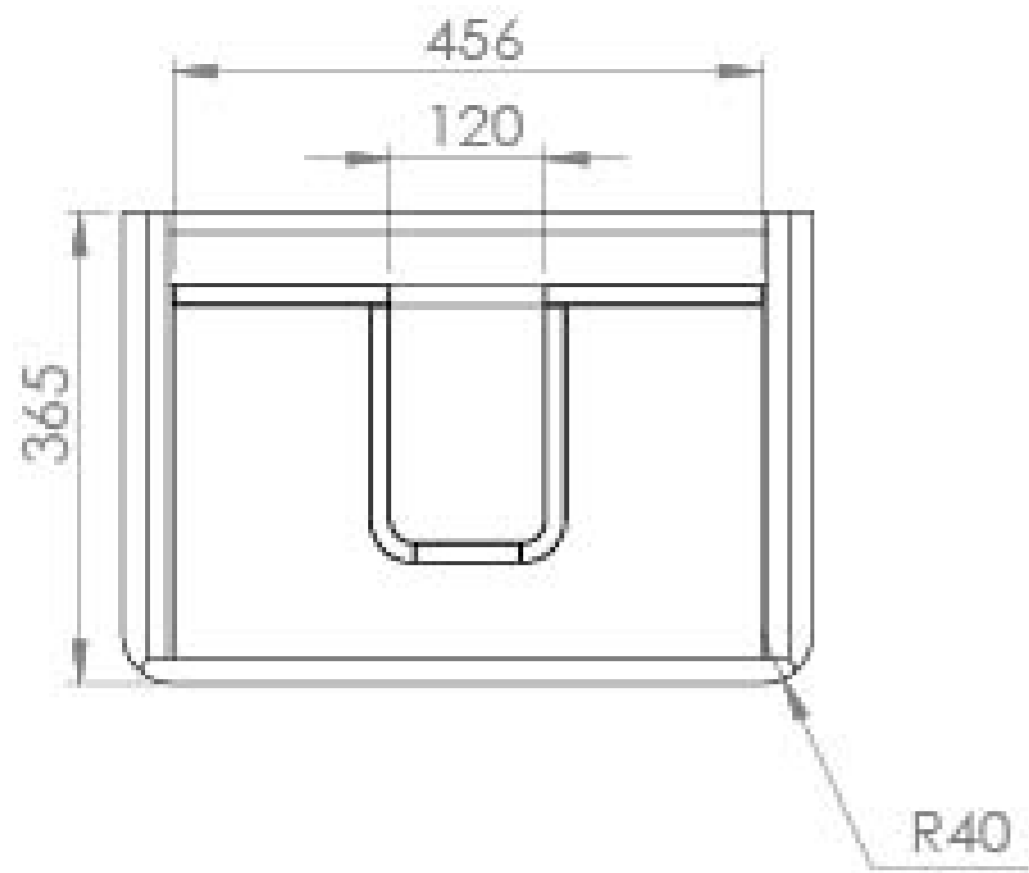

HYDE 55CM 2 DRAWER WALL MOUNTED UNIT - MATTE FIORD

Product Code: HY055W2.MF.2

PRODUCT INFORMATION

Finish:	Matte Fiord
Height:	500mm
Width:	535mm
Depth:	365mm
Material	MDF, MFC
Weight	21.6kg
Guarantee	5 years
Configuration	2 Drawer
Drawer Type	Soft close
Compatible Basin(s)	HY055B, HY055B.0TH
Handle(s) Required	2, purchase separately
Other Features	Easy installation Quick release drawers

DESCRIPTION

As the name suggests, the HYDE collection features short projection basins and vanity units with a contemporary design, perfect for small and compact bathroom spaces.

This 55cm 2 drawer wall mounted unit has a projection of only 37cm, making it perfect for bathrooms & cloakrooms where space is scarce yet storage is essential. It has two deep, soft closing drawers to hold plenty of toiletries, and the matte fiord finish will make it a focal point in the space it's fitted in.

*Basin to be purchased separately
Compatible basins: HY055B, HY055B.0TH

**Handles to be purchased separately

TECHNICAL DRAWING

Saneux reserves the right to alter the specifications and product range without prior notice. Dimensions are given as a guide only. Dimensions should not be used for surrounding furniture, fixtures and fittings until the product is on site.