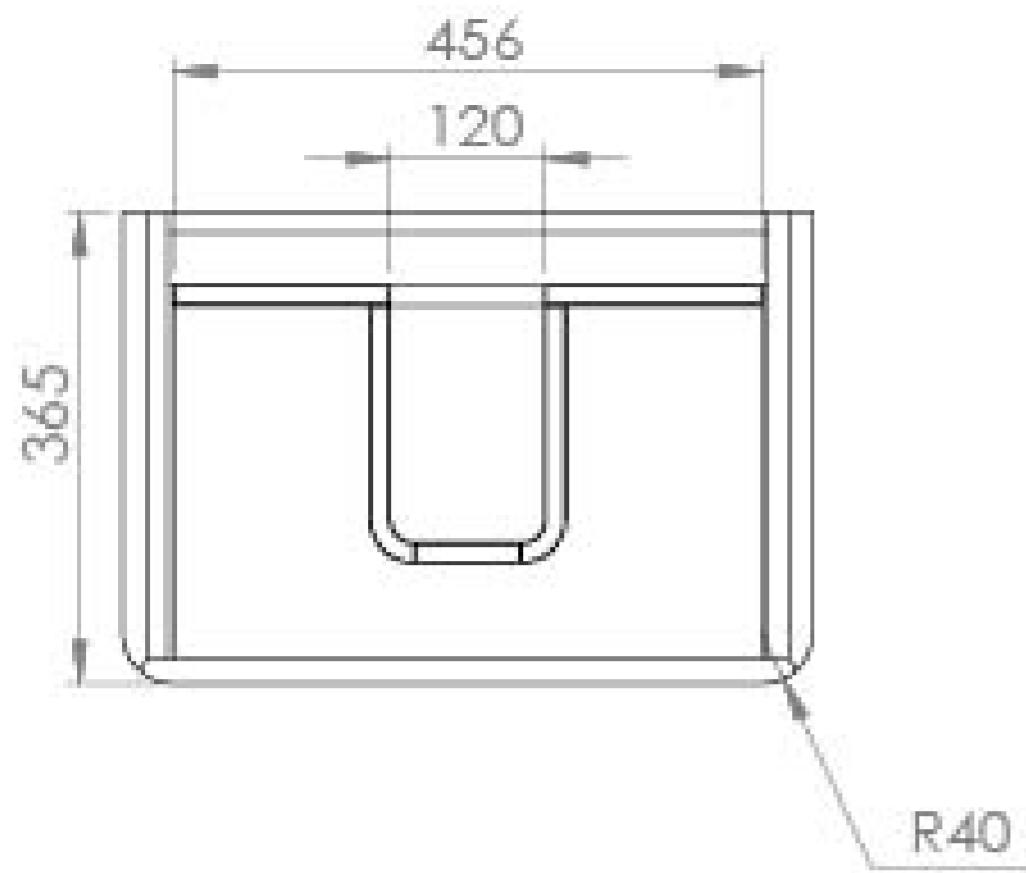

HYDE 55CM 2 DRAWER WALL MOUNTED UNIT - MATTE FIORD

Product Code: HY055W2.MF.2

PRODUCT INFORMATION

Finish:	Matte Fiord
Height:	500mm
Width:	535mm
Depth:	365mm
Material	MDF, MFC
Weight	21.6kg
Guarantee	5 years
Configuration	2 Drawer
Drawer Type	Soft close
Compatible Basin(s)	HY055B, HY055B.0TH
Handle(s) Required	2, purchase separately
Other Features	Easy installation Quick release drawers

DESCRIPTION

As the name suggests, the HYDE collection features short projection basins and vanity units with a contemporary design, perfect for small and compact bathroom spaces.

This 55cm 2 drawer wall mounted unit has a projection of only 37cm, making it perfect for bathrooms & cloakrooms where space is scarce yet storage is essential. It has two deep, soft closing drawers to hold plenty of toiletries, and the matte fiord finish will make it a focal point in the space it's fitted in.

*Basin to be purchased separately
Compatible basins: HY055B, HY055B.0TH

**Handles to be purchased separately

TECHNICAL DRAWING

Saneux reserves the right to alter the specifications and product range without prior notice. Dimensions are given as a guide only. Dimensions should not be used for surrounding furniture, fixtures and fittings until the product is on site.