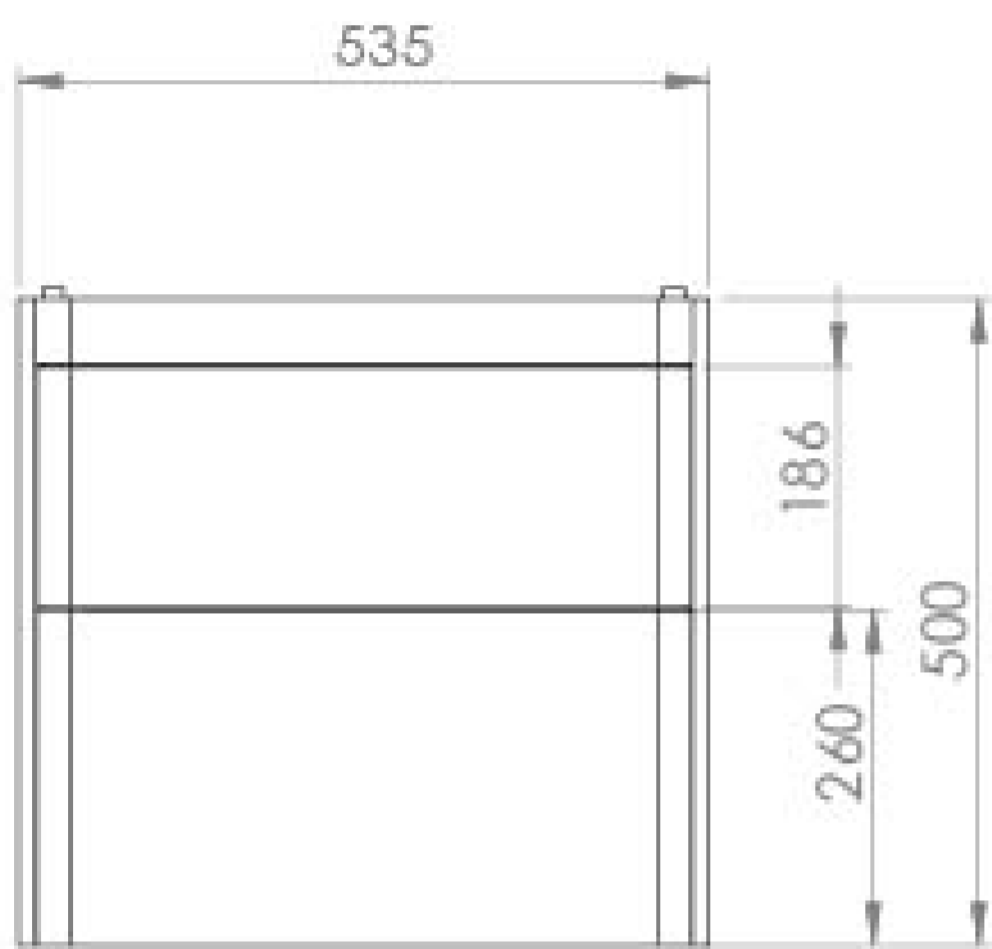

## PRODUCT INFORMATION

<b>Finish:</b>	Matte Fiord
<b>Height:</b>	500mm
<b>Width:</b>	535mm
<b>Depth:</b>	365mm
<b>Material</b>	MDF, MFC
<b>Weight</b>	21.6kg
<b>Guarantee</b>	5 years
<b>Configuration</b>	2 Drawer
<b>Drawer Type</b>	Soft close
<b>Compatible Basin(s)</b>	HY055B, HY055B.0TH
<b>Handle(s) Required</b>	2, purchase separately
<b>Other Features</b>	Easy installation Quick release drawers

## DESCRIPTION

As the name suggests, the HYDE collection features short projection basins and vanity units with a contemporary design, perfect for small and compact bathroom spaces.

This 55cm 2 drawer wall mounted unit has a projection of only 37cm, making it perfect for bathrooms & cloakrooms where space is scarce yet storage is essential. It has two deep, soft closing drawers to hold plenty of toiletries, and the matte fiord finish will make it a focal point in the space it's fitted in.