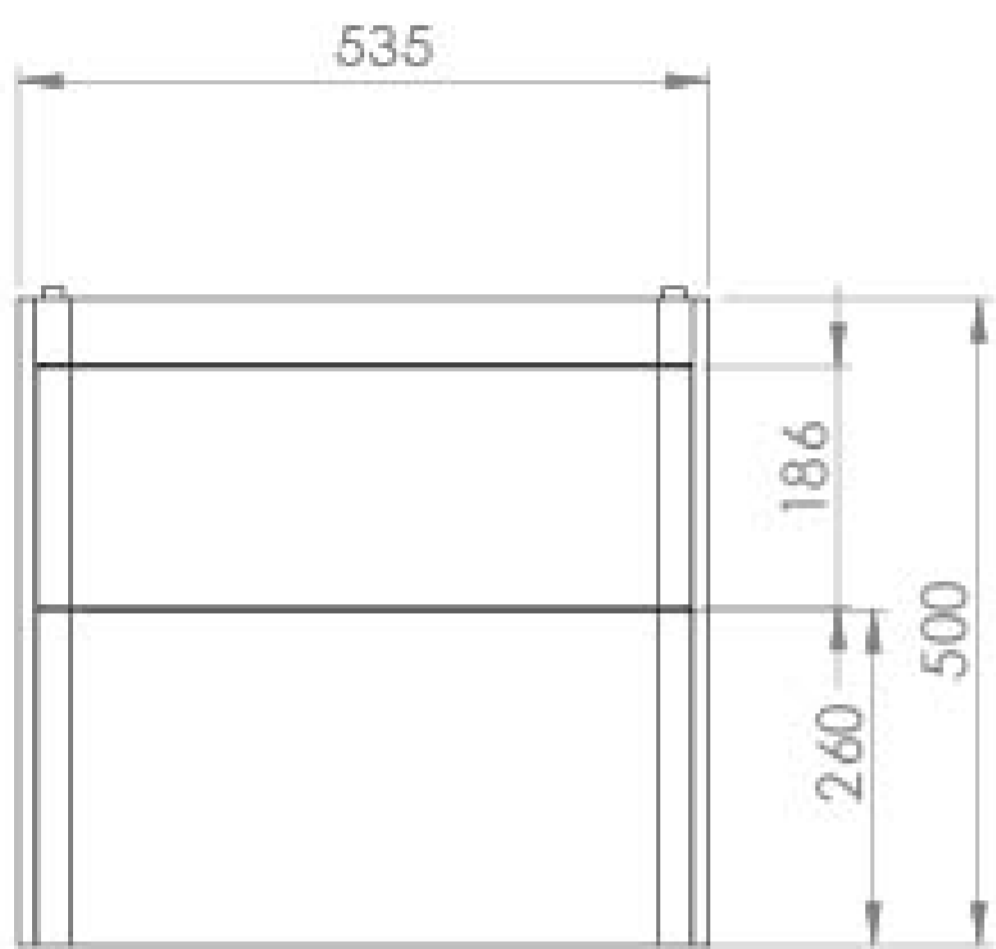

HYDE 55CM 2 DRAWER WALL MOUNTED UNIT - MATTE FIORD

Product Code: HY055W2.MF.2

PRODUCT INFORMATION

Finish:	Matte Fiord
Height:	500mm
Width:	535mm
Depth:	365mm
Material	MDF, MFC
Weight	21.6kg
Guarantee	5 years
Configuration	2 Drawer
Drawer Type	Soft close
Compatible Basin(s)	HY055B, HY055B.0TH
Handle(s) Required	2, purchase separately
Other Features	Easy installation Quick release drawers

DESCRIPTION

As the name suggests, the HYDE collection features short projection basins and vanity units with a contemporary design, perfect for small and compact bathroom spaces.

This 55cm 2 drawer wall mounted unit has a projection of only 37cm, making it perfect for bathrooms & cloakrooms where space is scarce yet storage is essential. It has two deep, soft closing drawers to hold plenty of toiletries, and the matte fiord finish will make it a focal point in the space it's fitted in.

*Basin to be purchased separately
Compatible basins: HY055B, HY055B.0TH

**Handles to be purchased separately

TECHNICAL DRAWING

Saneux reserves the right to alter the specifications and product range without prior notice. Dimensions are given as a guide only. Dimensions should not be used for surrounding furniture, fixtures and fittings until the product is on site.