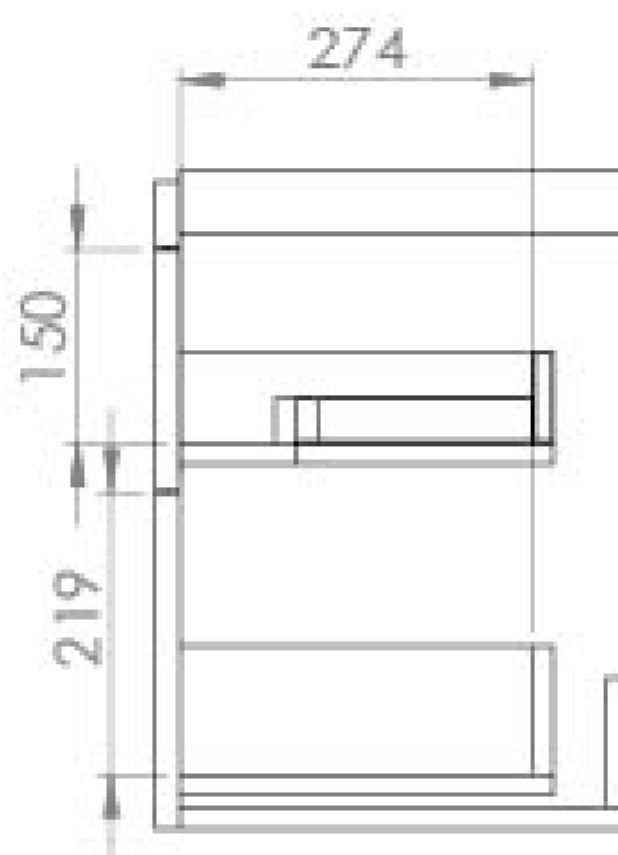

HYDE 55CM 2 DRAWER WALL MOUNTED UNIT - MATTE FIORD

Product Code: HY055W2.MF.2

PRODUCT INFORMATION

Finish:	Matte Fiord
Height:	500mm
Width:	535mm
Depth:	365mm
Material	MDF, MFC
Weight	21.6kg
Guarantee	5 years
Configuration	2 Drawer
Drawer Type	Soft close
Compatible Basin(s)	HY055B, HY055B.0TH
Handle(s) Required	2, purchase separately
Other Features	Easy installation Quick release drawers

DESCRIPTION

As the name suggests, the HYDE collection features short projection basins and vanity units with a contemporary design, perfect for small and compact bathroom spaces.

This 55cm 2 drawer wall mounted unit has a projection of only 37cm, making it perfect for bathrooms & cloakrooms where space is scarce yet storage is essential. It has two deep, soft closing drawers to hold plenty of toiletries, and the matte fiord finish will make it a focal point in the space it's fitted in.

*Basin to be purchased separately
Compatible basins: HY055B, HY055B.0TH

**Handles to be purchased separately

TECHNICAL DRAWING

Saneux reserves the right to alter the specifications and product range without prior notice. Dimensions are given as a guide only. Dimensions should not be used for surrounding furniture, fixtures and fittings until the product is on site.