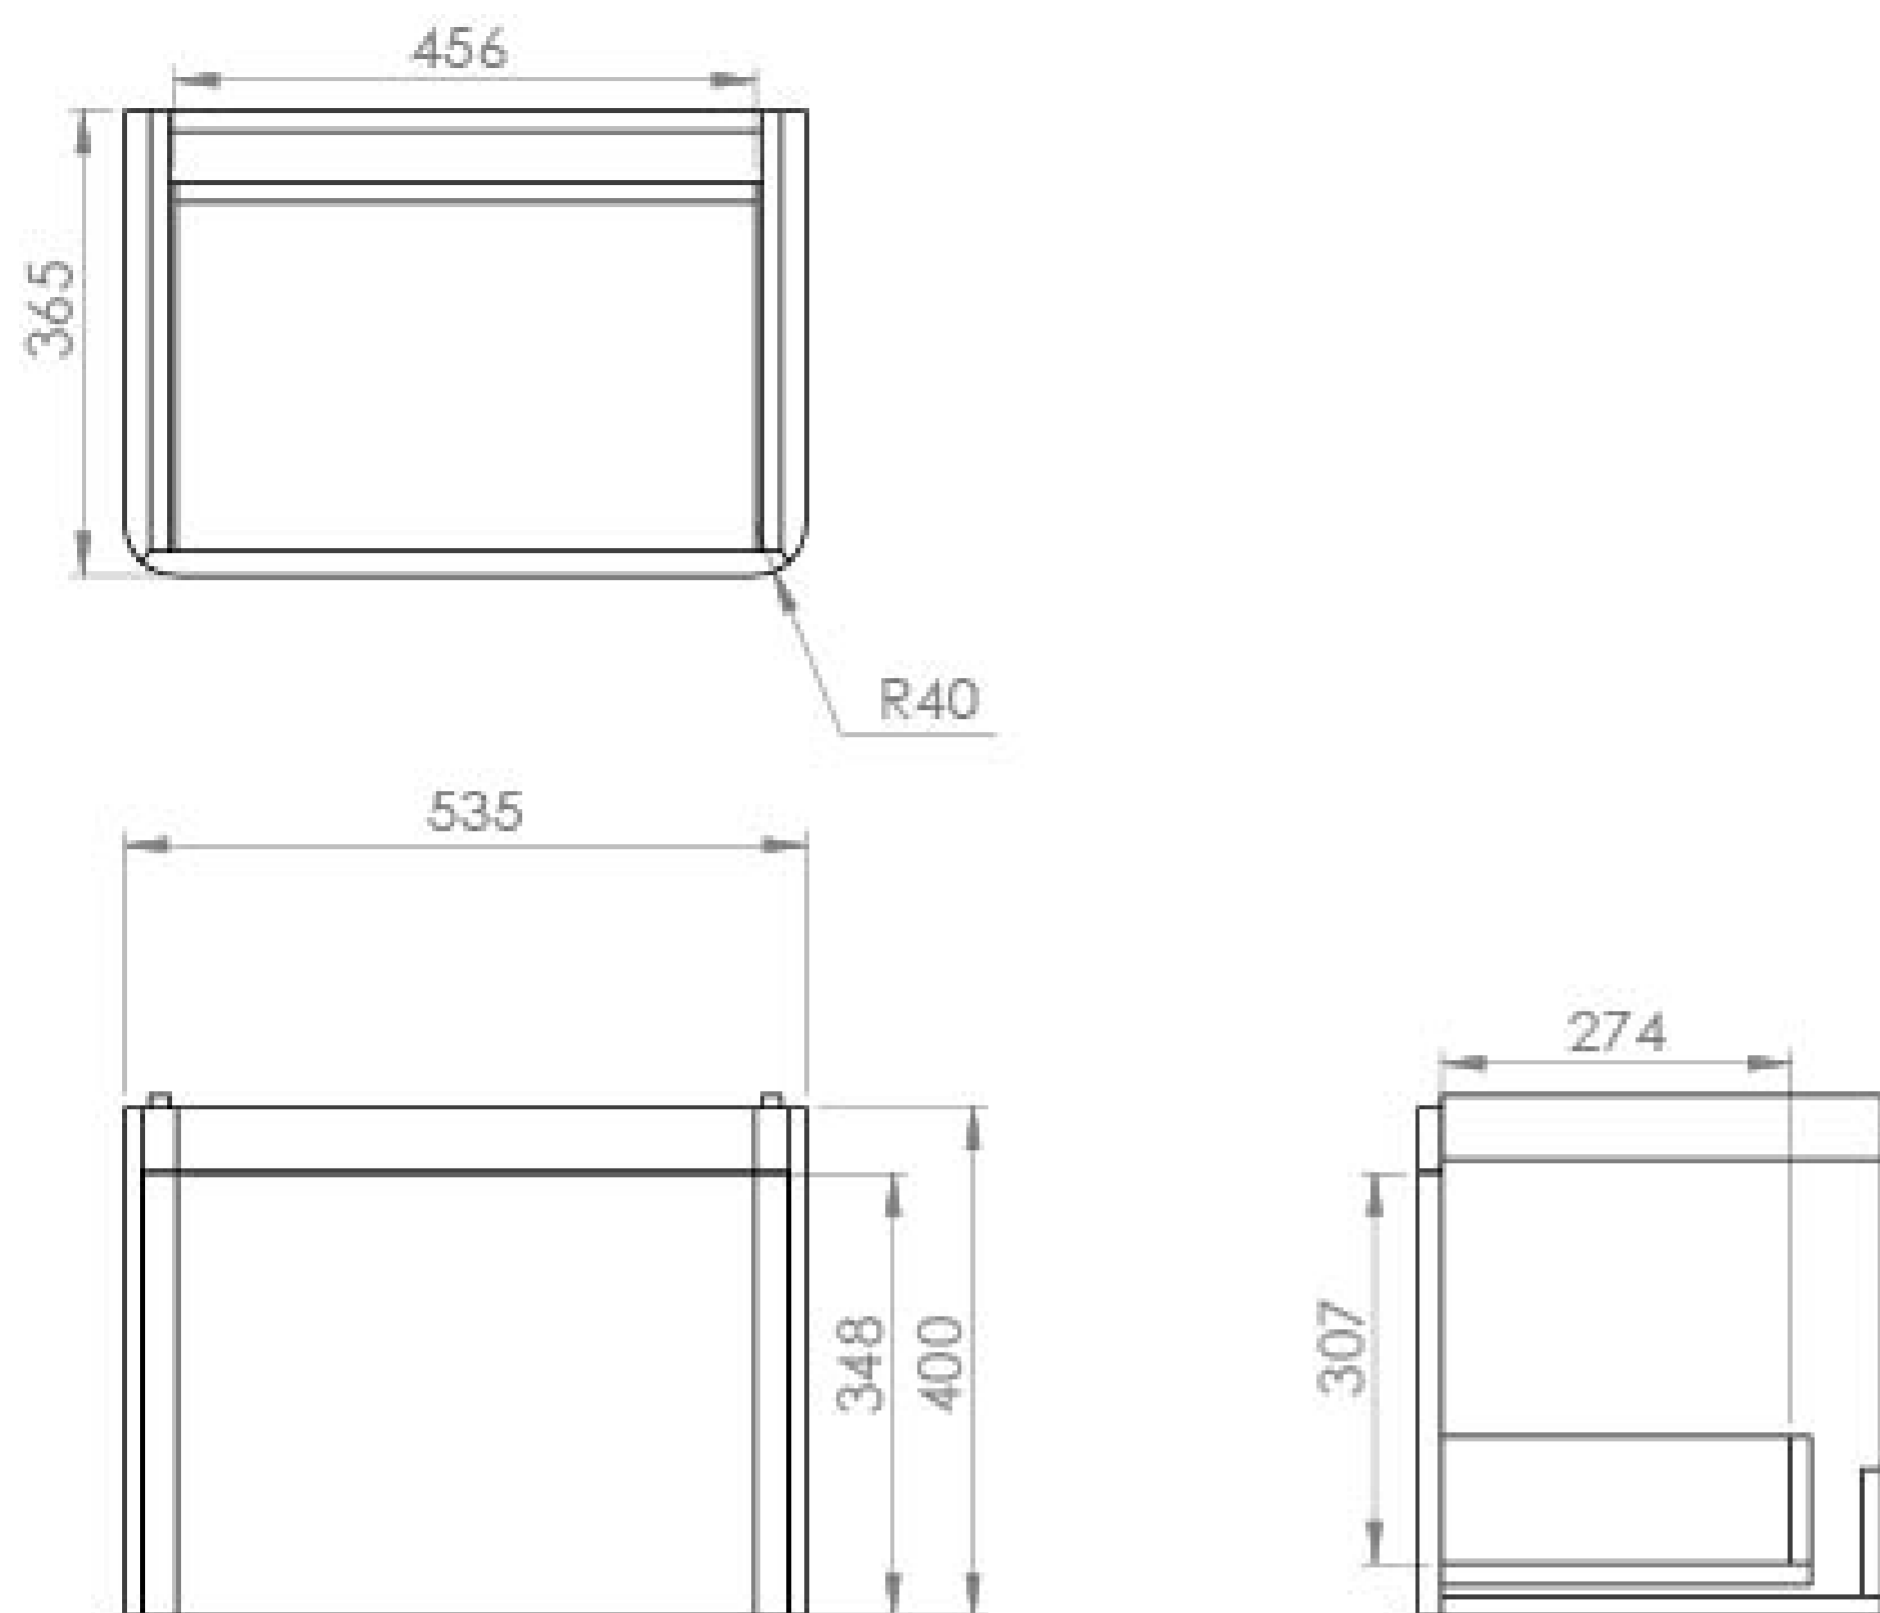

HYDE 55CM 1 DRAWER WALL MOUNTED UNIT - MATTE ANTHRACITE

Product Code: HY055W1.MA.2

PRODUCT INFORMATION

Finish:	Matte Anthracite
Height:	400mm
Width:	535mm
Depth:	365mm
Material	MDF, MFC
Weight	16kg
Guarantee	5 years
Configuration	1 Drawer
Drawer Type	Soft close
Compatible Basin(s)	HY055B, HY055B.0TH
Handle(s) Required	1, purchase separately
Other Features	Easy installation Quick release drawers

DESCRIPTION

As the name suggests, the HYDE collection features short projection basins and vanity units with a contemporary design, perfect for small and compact bathroom spaces.

This 55cm 1 drawer wall mounted unit has a projection of only 37cm, making it perfect for bathrooms & cloakrooms where space is scarce yet storage is essential. It has a deep, soft closing drawer to hold plenty of toiletries, and the matte anthracite finish will add more depth to the space it's fitted in.

*Basin to be purchased separately
Compatible basins: HY055B, HY055B.0TH

**Handle to be purchased separately

TECHNICAL DRAWING

Saneux reserves the right to alter the specifications and product range without prior notice. Dimensions are given as a guide only. Dimensions should not be used for surrounding furniture, fixtures and fittings until the product is on site.