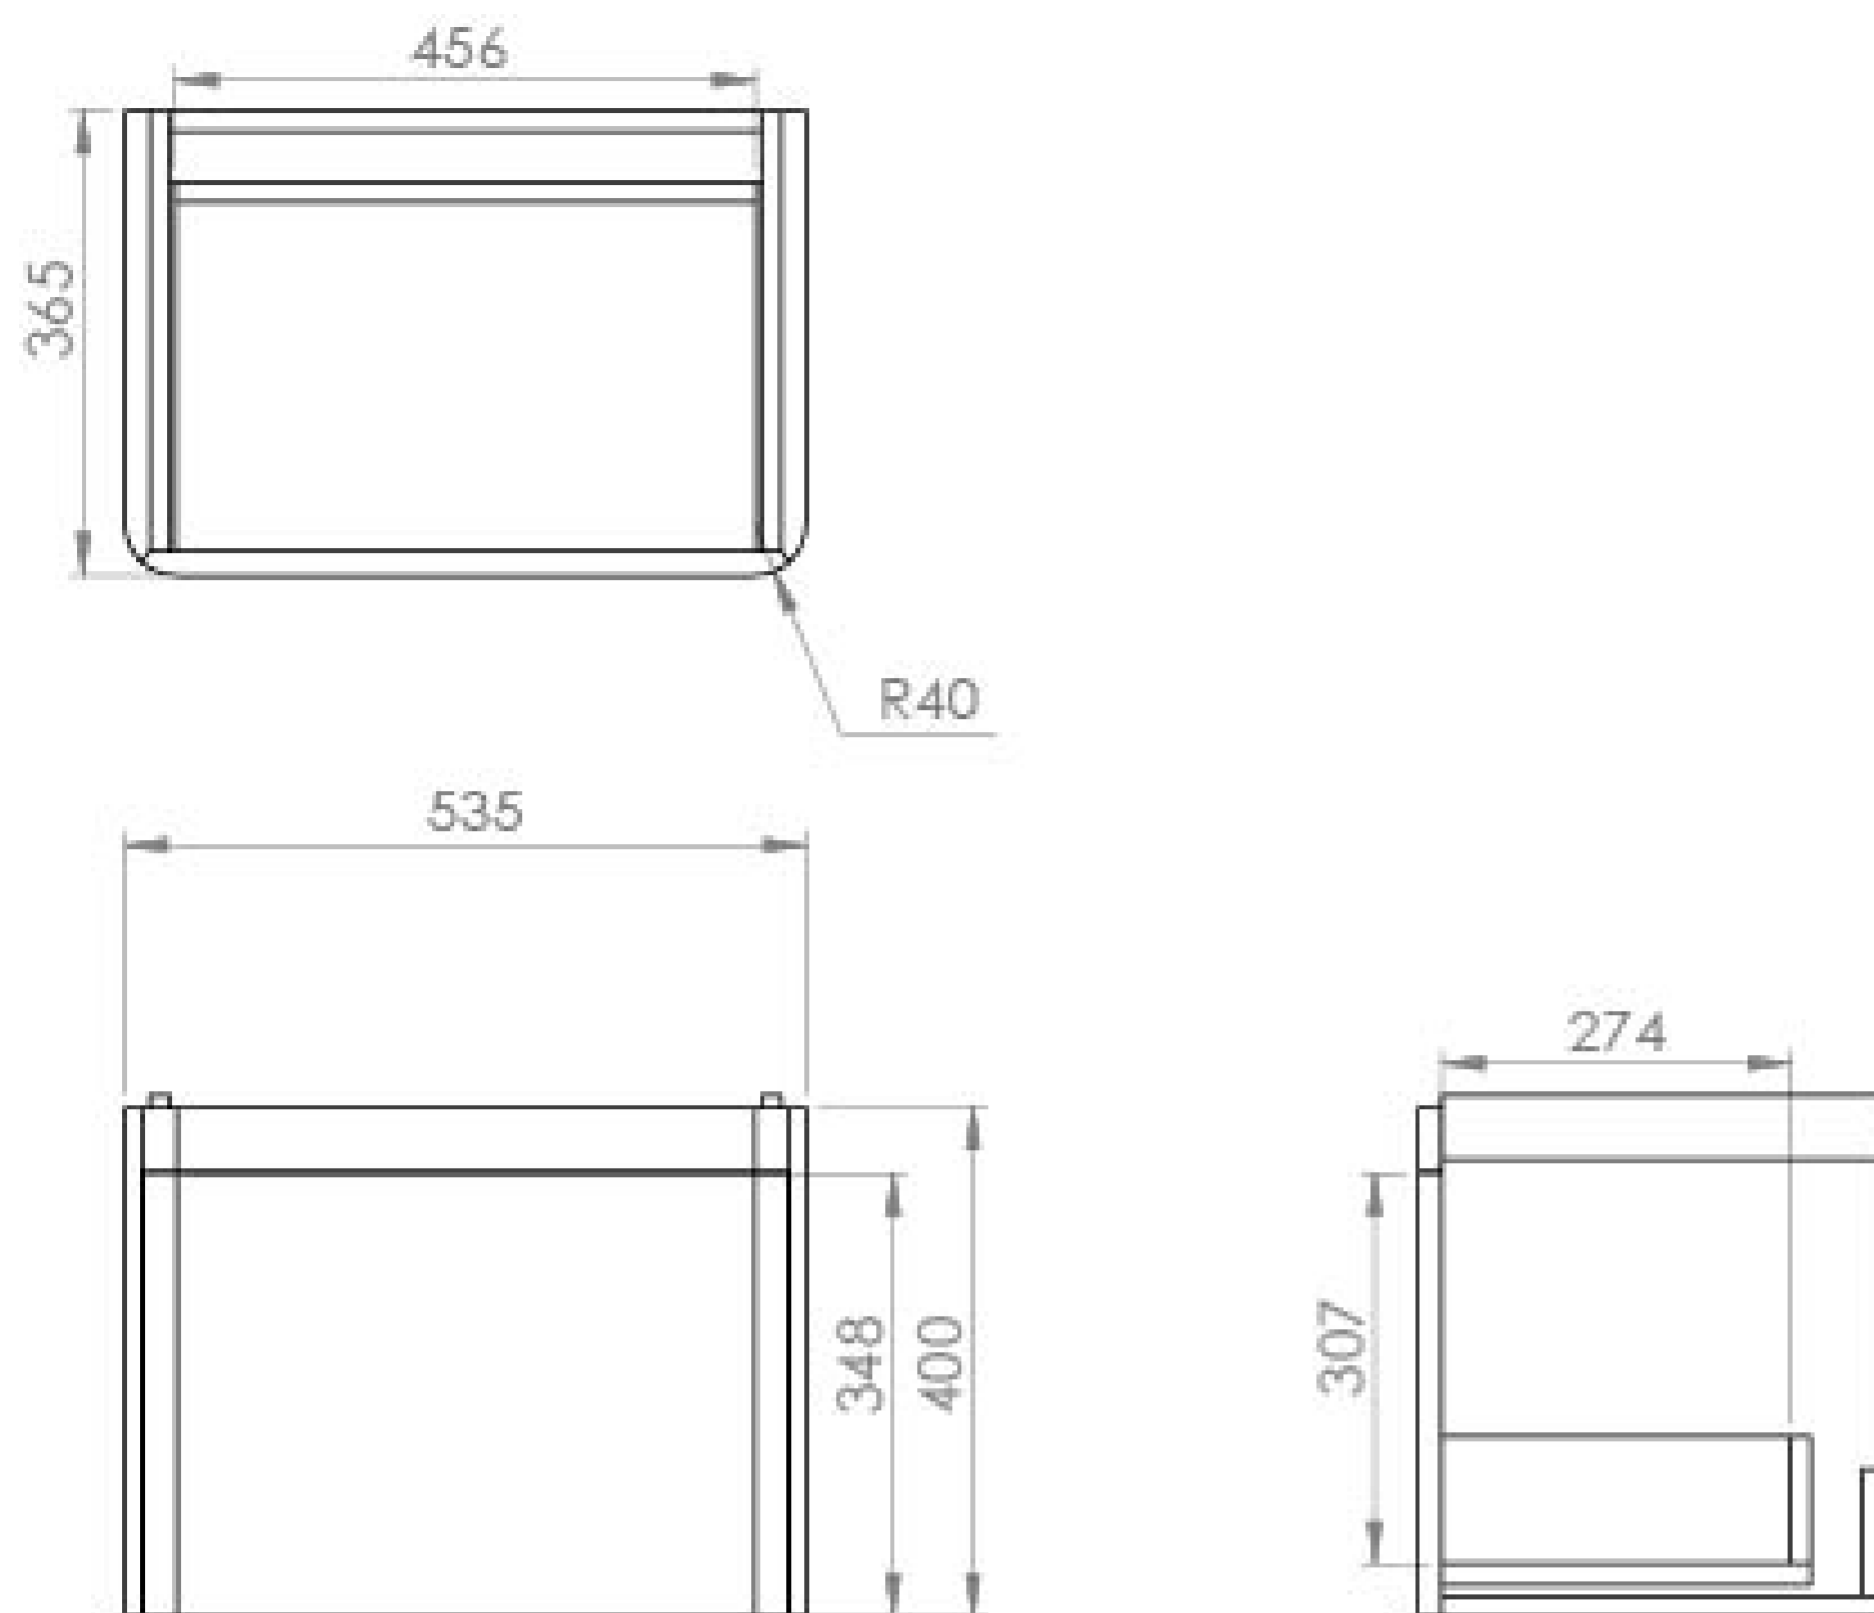

HYDE 55CM 1 DRAWER WALL MOUNTED UNIT - MATTE ANTHRACITE

Product Code: HY055W1.MA.2

PRODUCT INFORMATION

Finish:	Matte Anthracite
Height:	400mm
Width:	535mm
Depth:	365mm
Material	MDF, MFC
Weight	16kg
Guarantee	5 years
Configuration	1 Drawer
Drawer Type	Soft close
Compatible Basin(s)	HY055B, HY055B.0TH
Handle(s) Required	1, purchase separately
Other Features	Easy installation Quick release drawers

DESCRIPTION

As the name suggests, the HYDE collection features short projection basins and vanity units with a contemporary design, perfect for small and compact bathroom spaces.

This 55cm 1 drawer wall mounted unit has a projection of only 37cm, making it perfect for bathrooms & cloakrooms where space is scarce yet storage is essential. It has a deep, soft closing drawer to hold plenty of toiletries, and the matte anthracite finish will add more depth to the space it's fitted in.

*Basin to be purchased separately
Compatible basins: HY055B, HY055B.0TH

**Handle to be purchased separately

TECHNICAL DRAWING

Saneux reserves the right to alter the specifications and product range without prior notice. Dimensions are given as a guide only. Dimensions should not be used for surrounding furniture, fixtures and fittings until the product is on site.