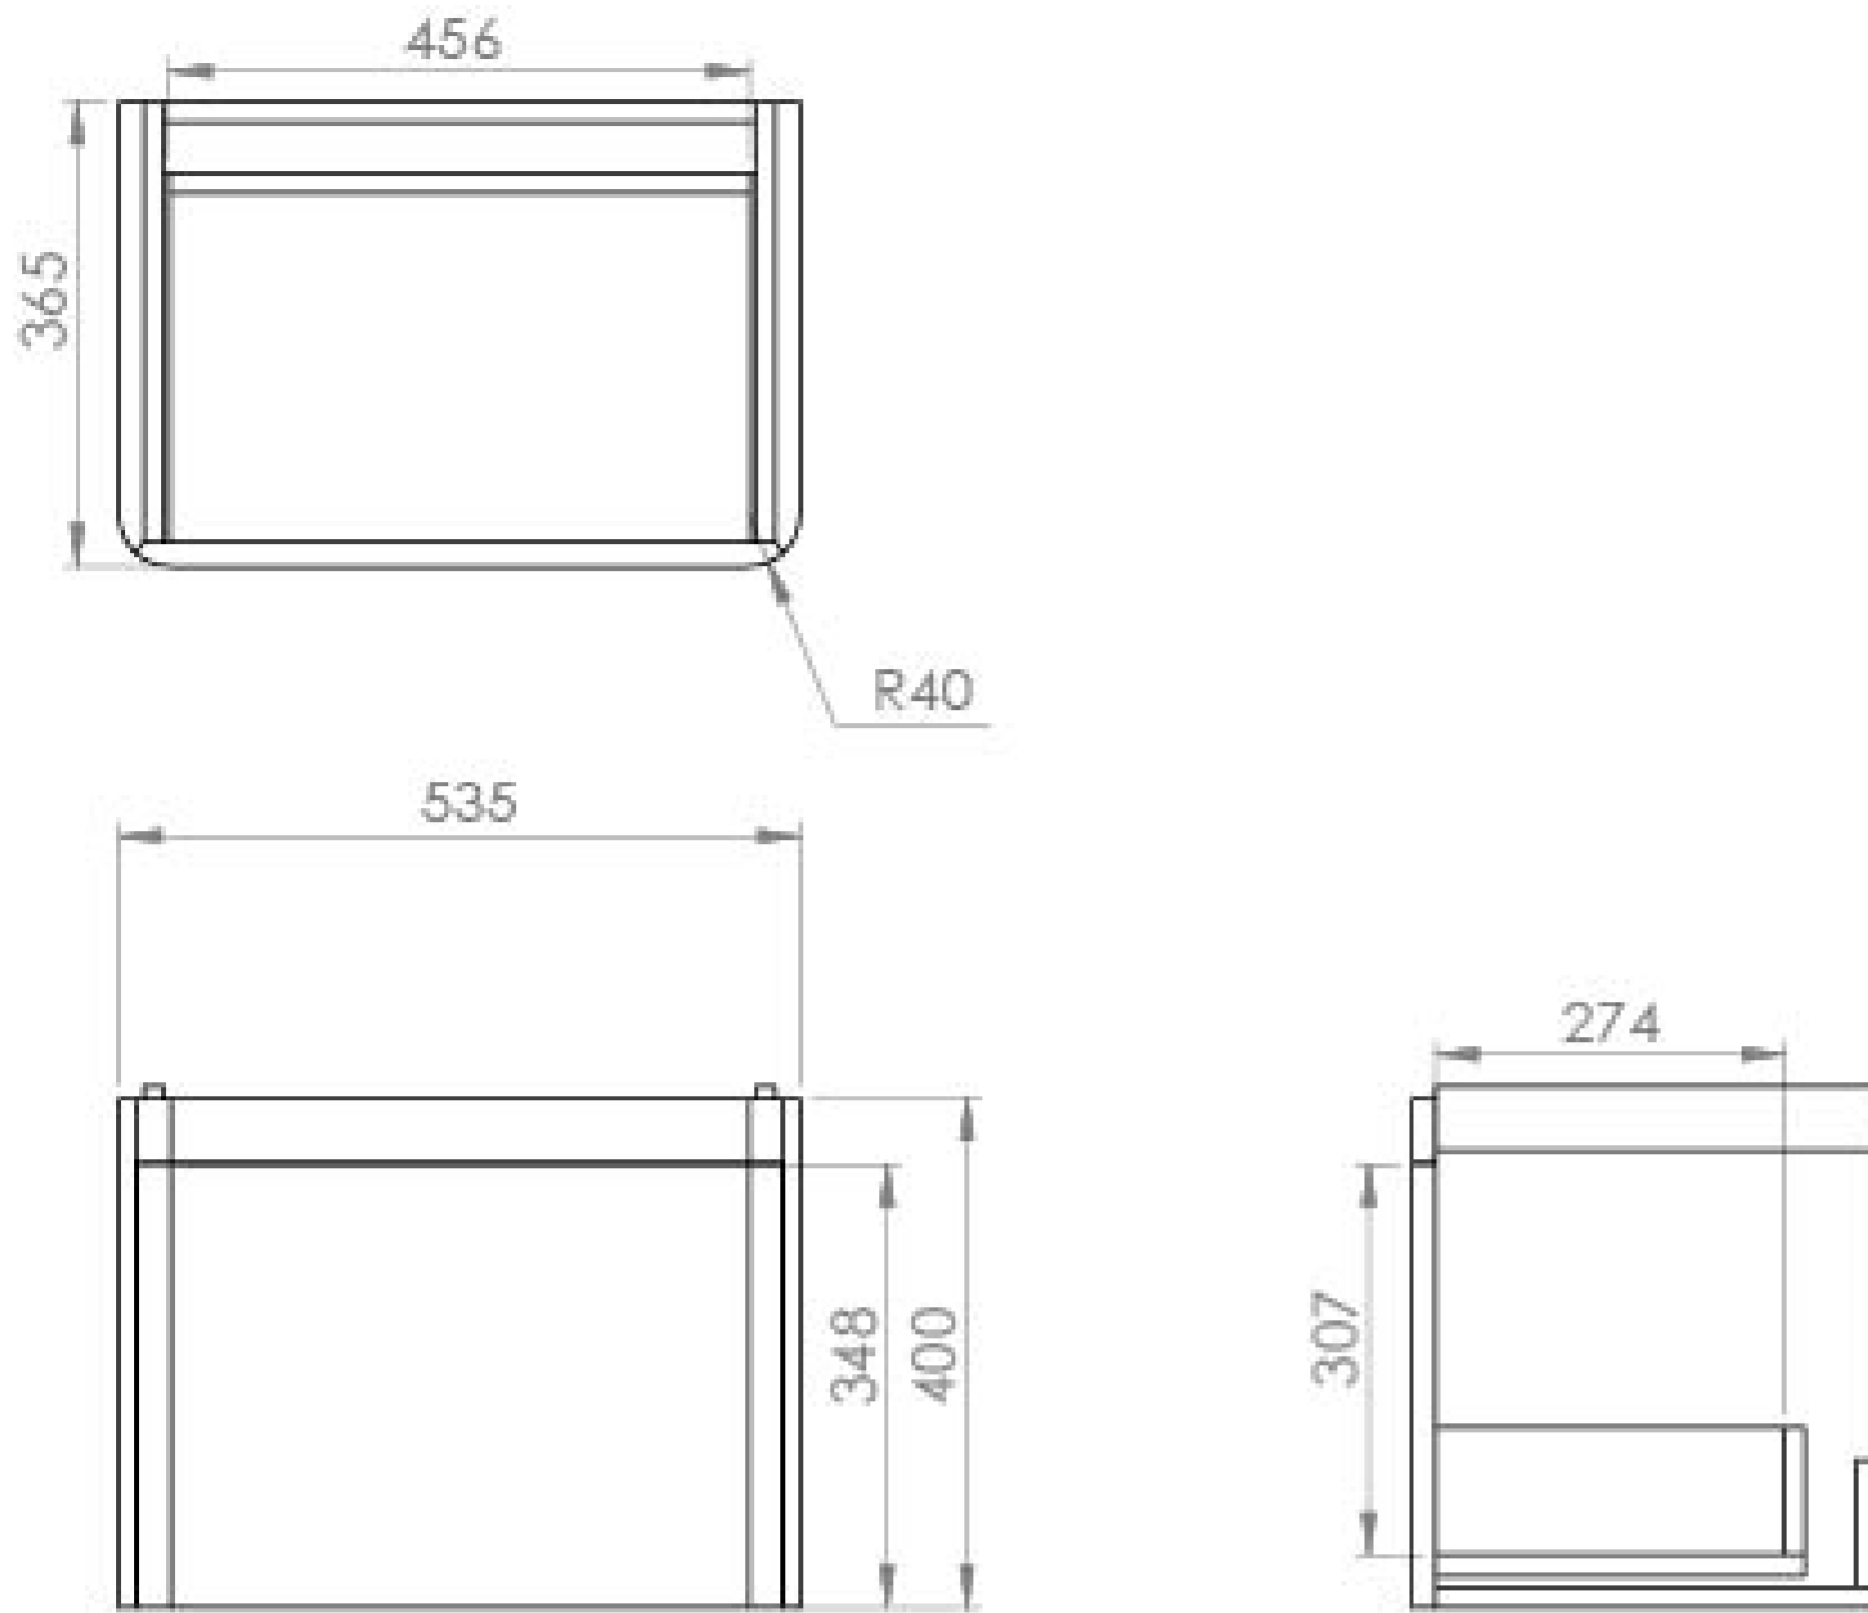

HYDE 55CM 1 DRAWER WALL MOUNTED UNIT - MATTE ANTHRACITE

Product Code: HY055W1.MA.2

PRODUCT INFORMATION

Finish:	Matte Anthracite
Height:	400mm
Width:	535mm
Depth:	365mm
Material	MDF, MFC
Weight	16kg
Guarantee	5 years
Configuration	1 Drawer
Drawer Type	Soft close
Compatible Basin(s)	HY055B, HY055B.0TH
Handle(s) Required	1, purchase separately
Other Features	Easy installation Quick release drawers

DESCRIPTION

As the name suggests, the HYDE collection features short projection basins and vanity units with a contemporary design, perfect for small and compact bathroom spaces.

This 55cm 1 drawer wall mounted unit has a projection of only 37cm, making it perfect for bathrooms & cloakrooms where space is scarce yet storage is essential. It has a deep, soft closing drawer to hold plenty of toiletries, and the matte anthracite finish will add more depth to the space it's fitted in.

*Basin to be purchased separately
Compatible basins: HY055B, HY055B.0TH

**Handle to be purchased separately

TECHNICAL DRAWING

Saneux reserves the right to alter the specifications and product range without prior notice. Dimensions are given as a guide only. Dimensions should not be used for surrounding furniture, fixtures and fittings until the product is on site.