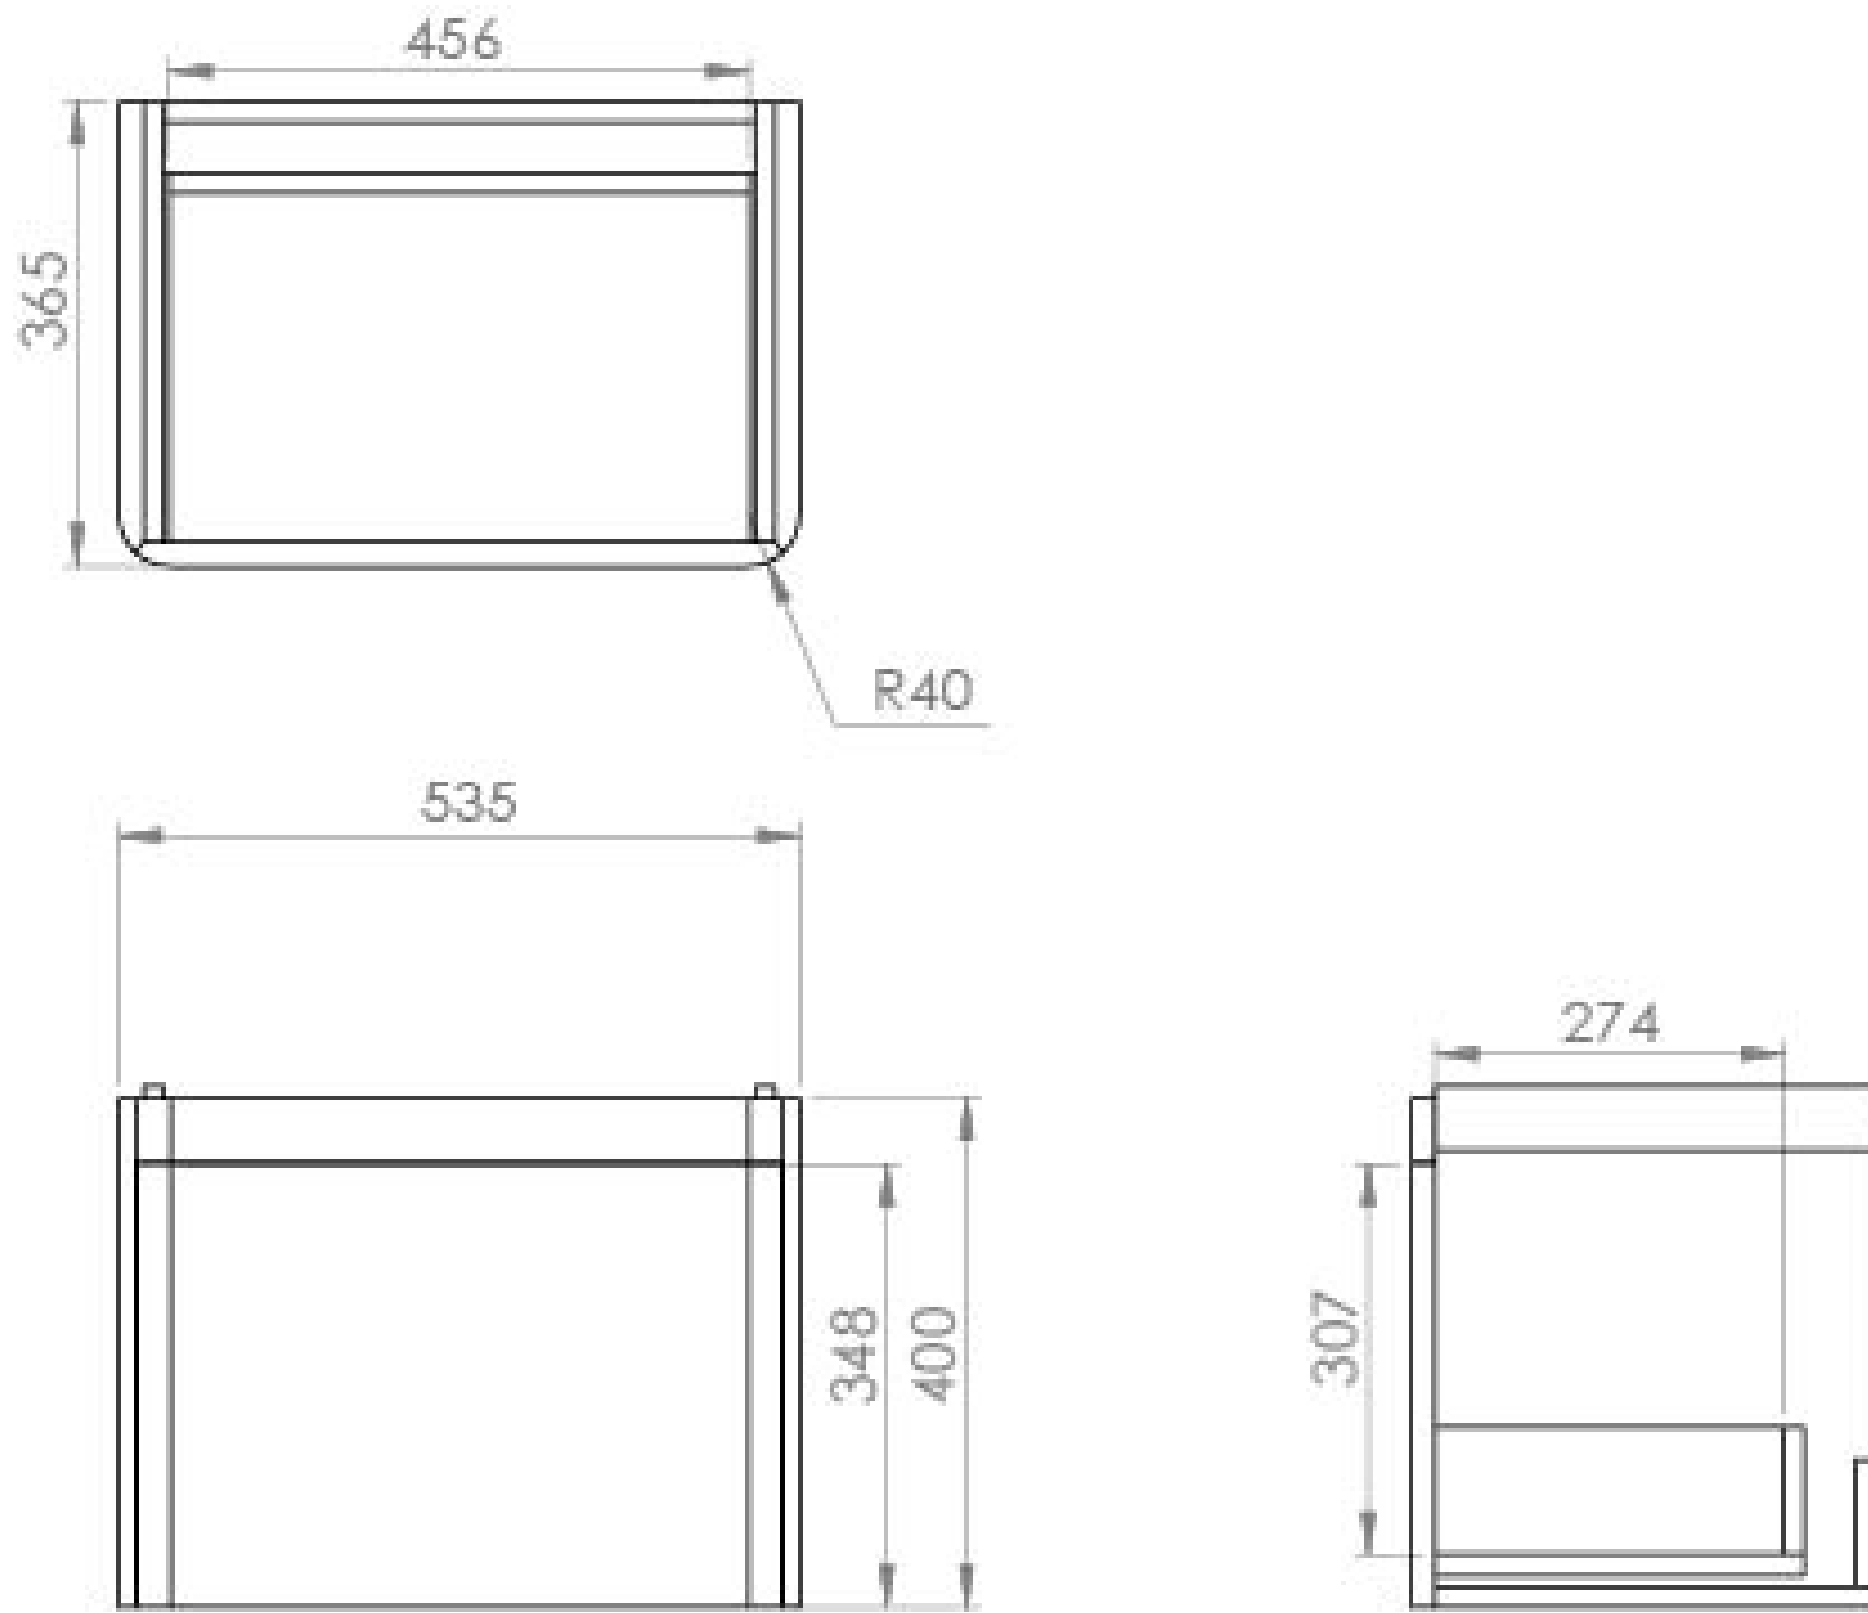

HYDE 55CM 1 DRAWER WALL MOUNTED UNIT - MATTE FIORD

Product Code: HY055W1.MF.2

PRODUCT INFORMATION

Finish:	Matte Fiord
Height:	400mm
Width:	535mm
Depth:	365mm
Material	MDF, MFC
Weight	16kg
Guarantee	5 years
Configuration	1 Drawer
Drawer Type	Soft close
Compatible Basin(s)	HY055B, HY055B.0TH
Handle(s) Required	1, purchase separately
Other Features	Easy installation Quick release drawers

DESCRIPTION

As the name suggests, the HYDE collection features short projection basins and vanity units with a contemporary design, perfect for small and compact bathroom spaces.

This 55cm 1 drawer wall mounted unit has a projection of only 37cm, making it perfect for bathrooms & cloakrooms where space is scarce yet storage is essential. It has a deep, soft closing drawer to hold plenty of toiletries, and the matte fiord finish will make it a focal point in the space it's fitted in.

*Basin to be purchased separately
Compatible basins: HY055B, HY055B.0TH

**Handle to be purchased separately

TECHNICAL DRAWING

Saneux reserves the right to alter the specifications and product range without prior notice. Dimensions are given as a guide only. Dimensions should not be used for surrounding furniture, fixtures and fittings until the product is on site.