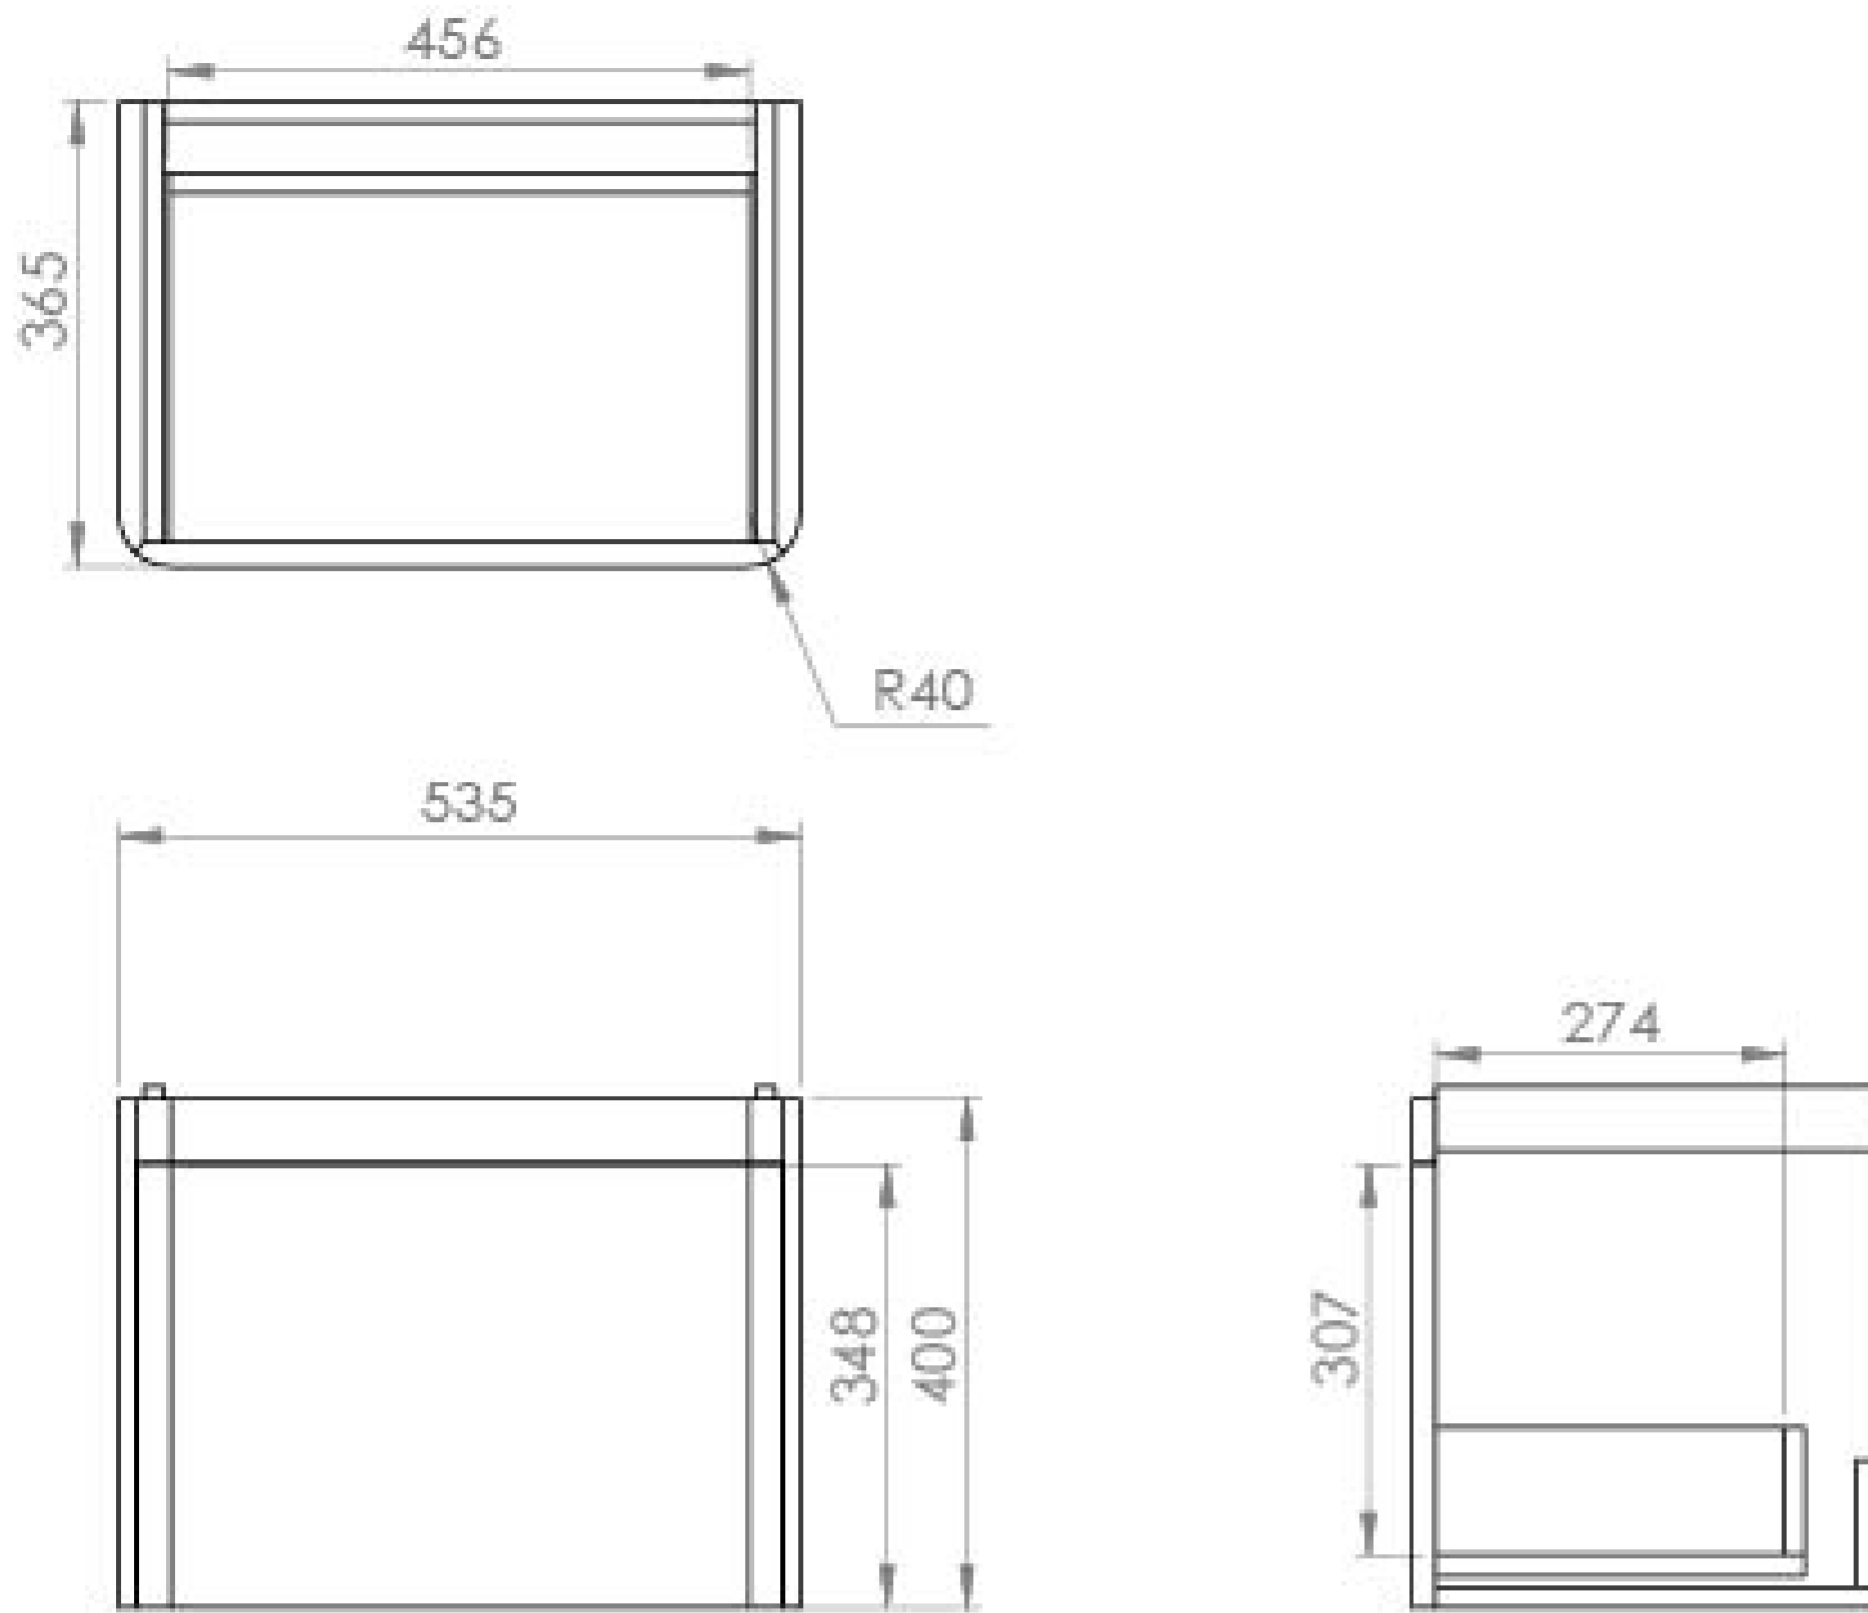

TECHNICAL DRAWING

Saneux reserves the right to alter the specifications and product range without prior notice. Dimensions are given as a guide only. Dimensions should not be used for surrounding furniture, fixtures and fittings until the product is on site.

<https://saneux.com/products/hyde-55cm-1-drawer-wall-mounted-unit-matte-fiord-1>