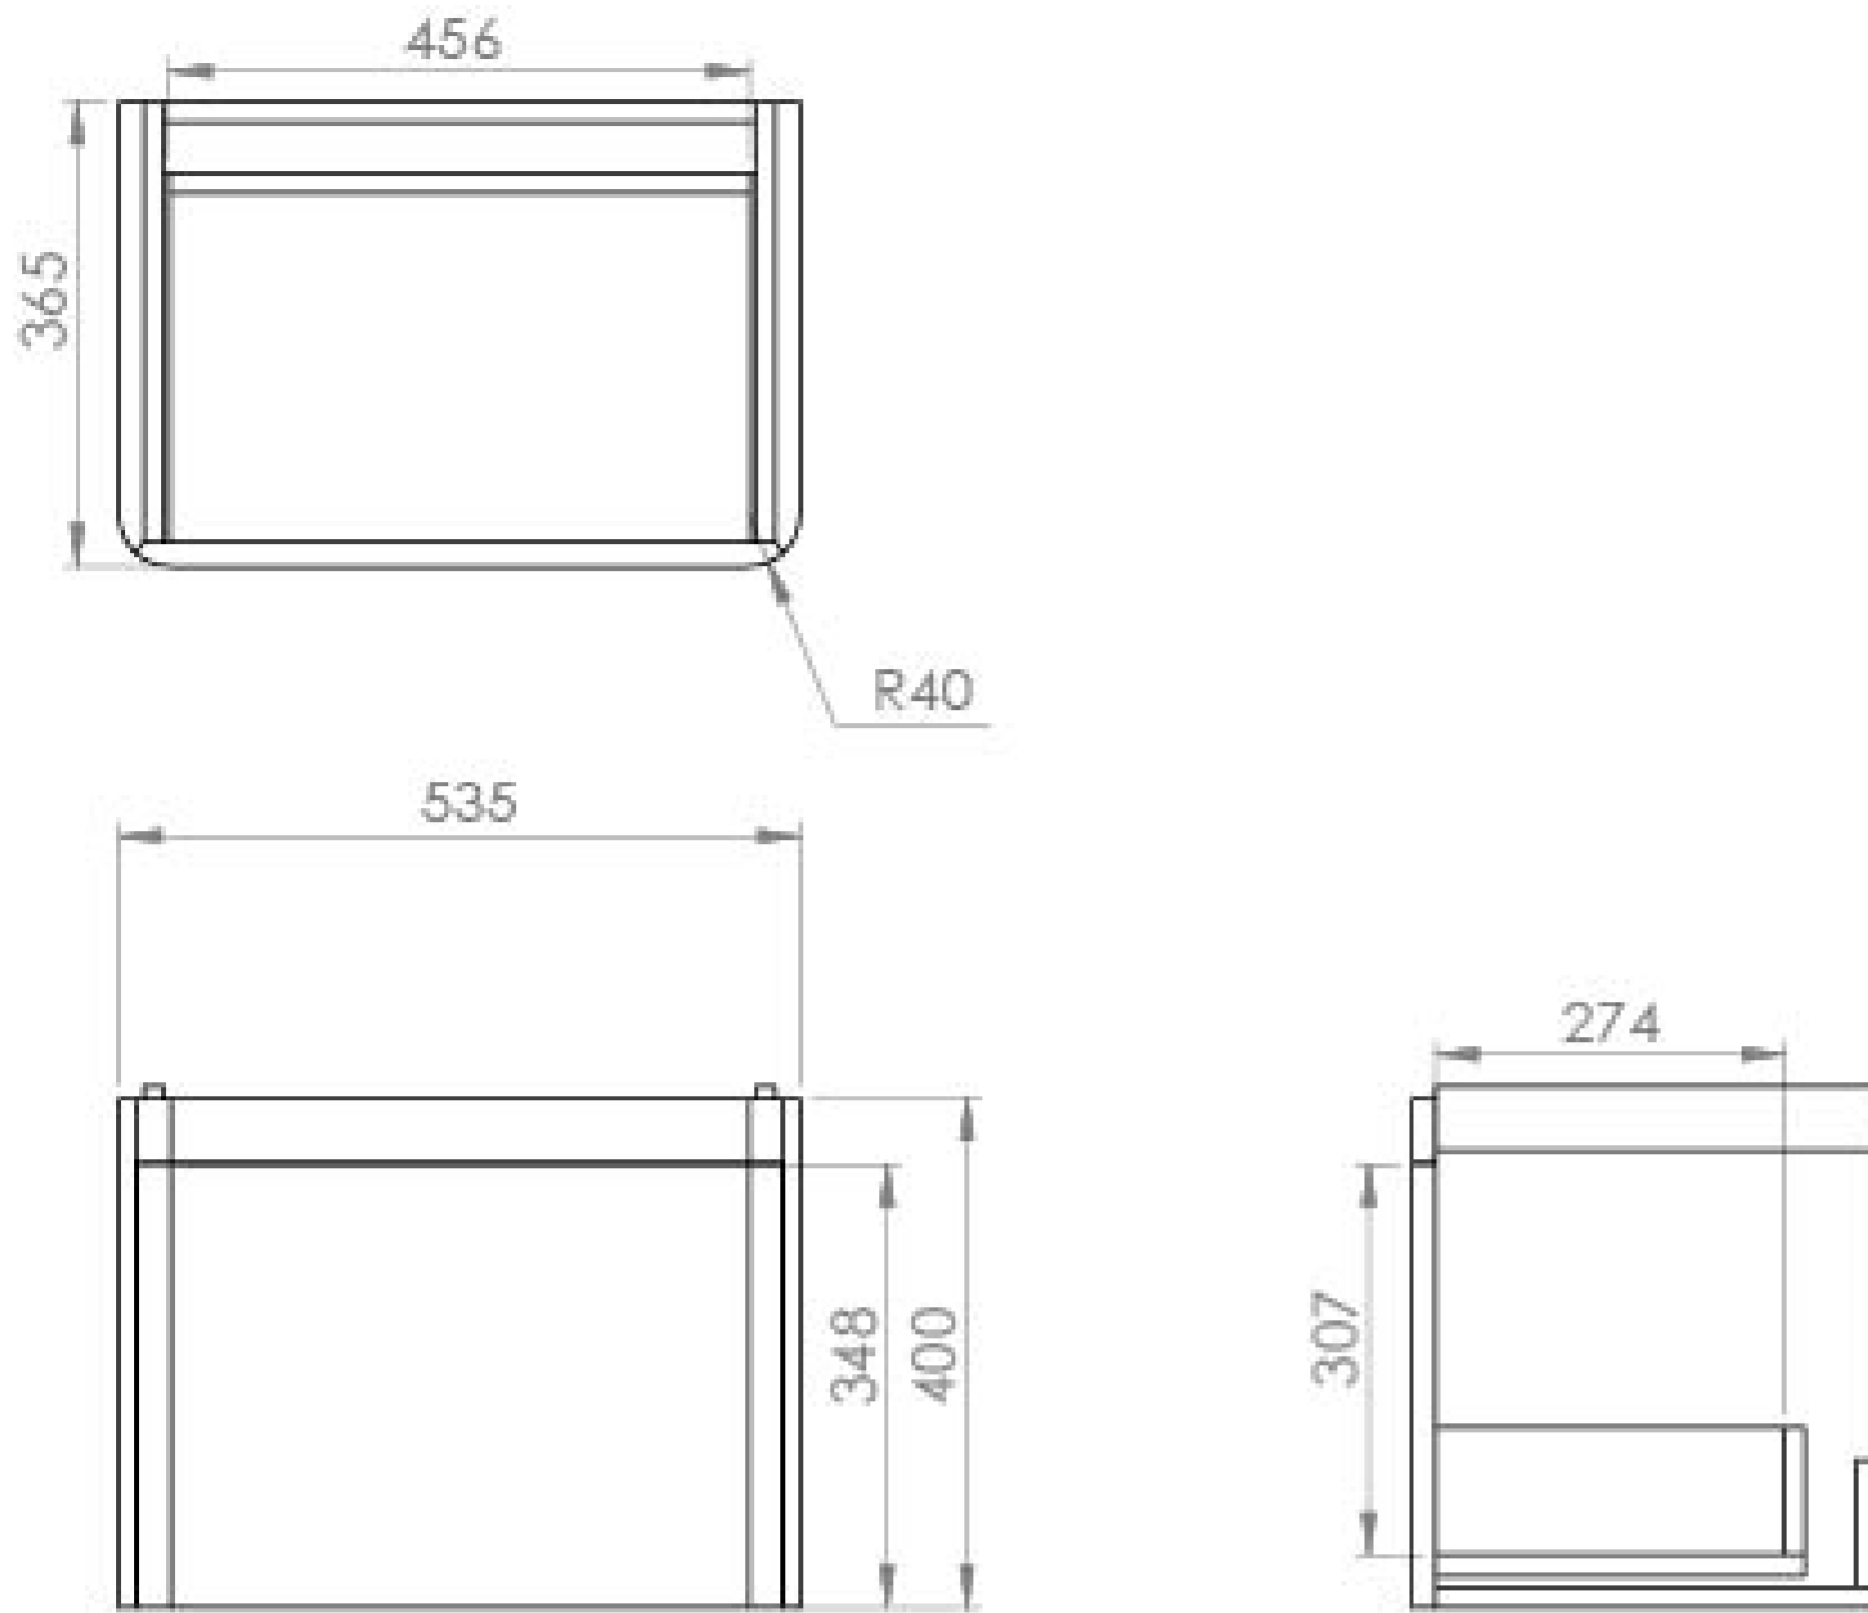

TECHNICAL DRAWING

Saneux reserves the right to alter the specifications and product range without prior notice. Dimensions are given as a guide only. Dimensions should not be used for surrounding furniture, fixtures and fittings until the product is on site.

<https://saneux.com/products/hyde-55cm-1-drawer-wall-mounted-unit-matte-white-1>