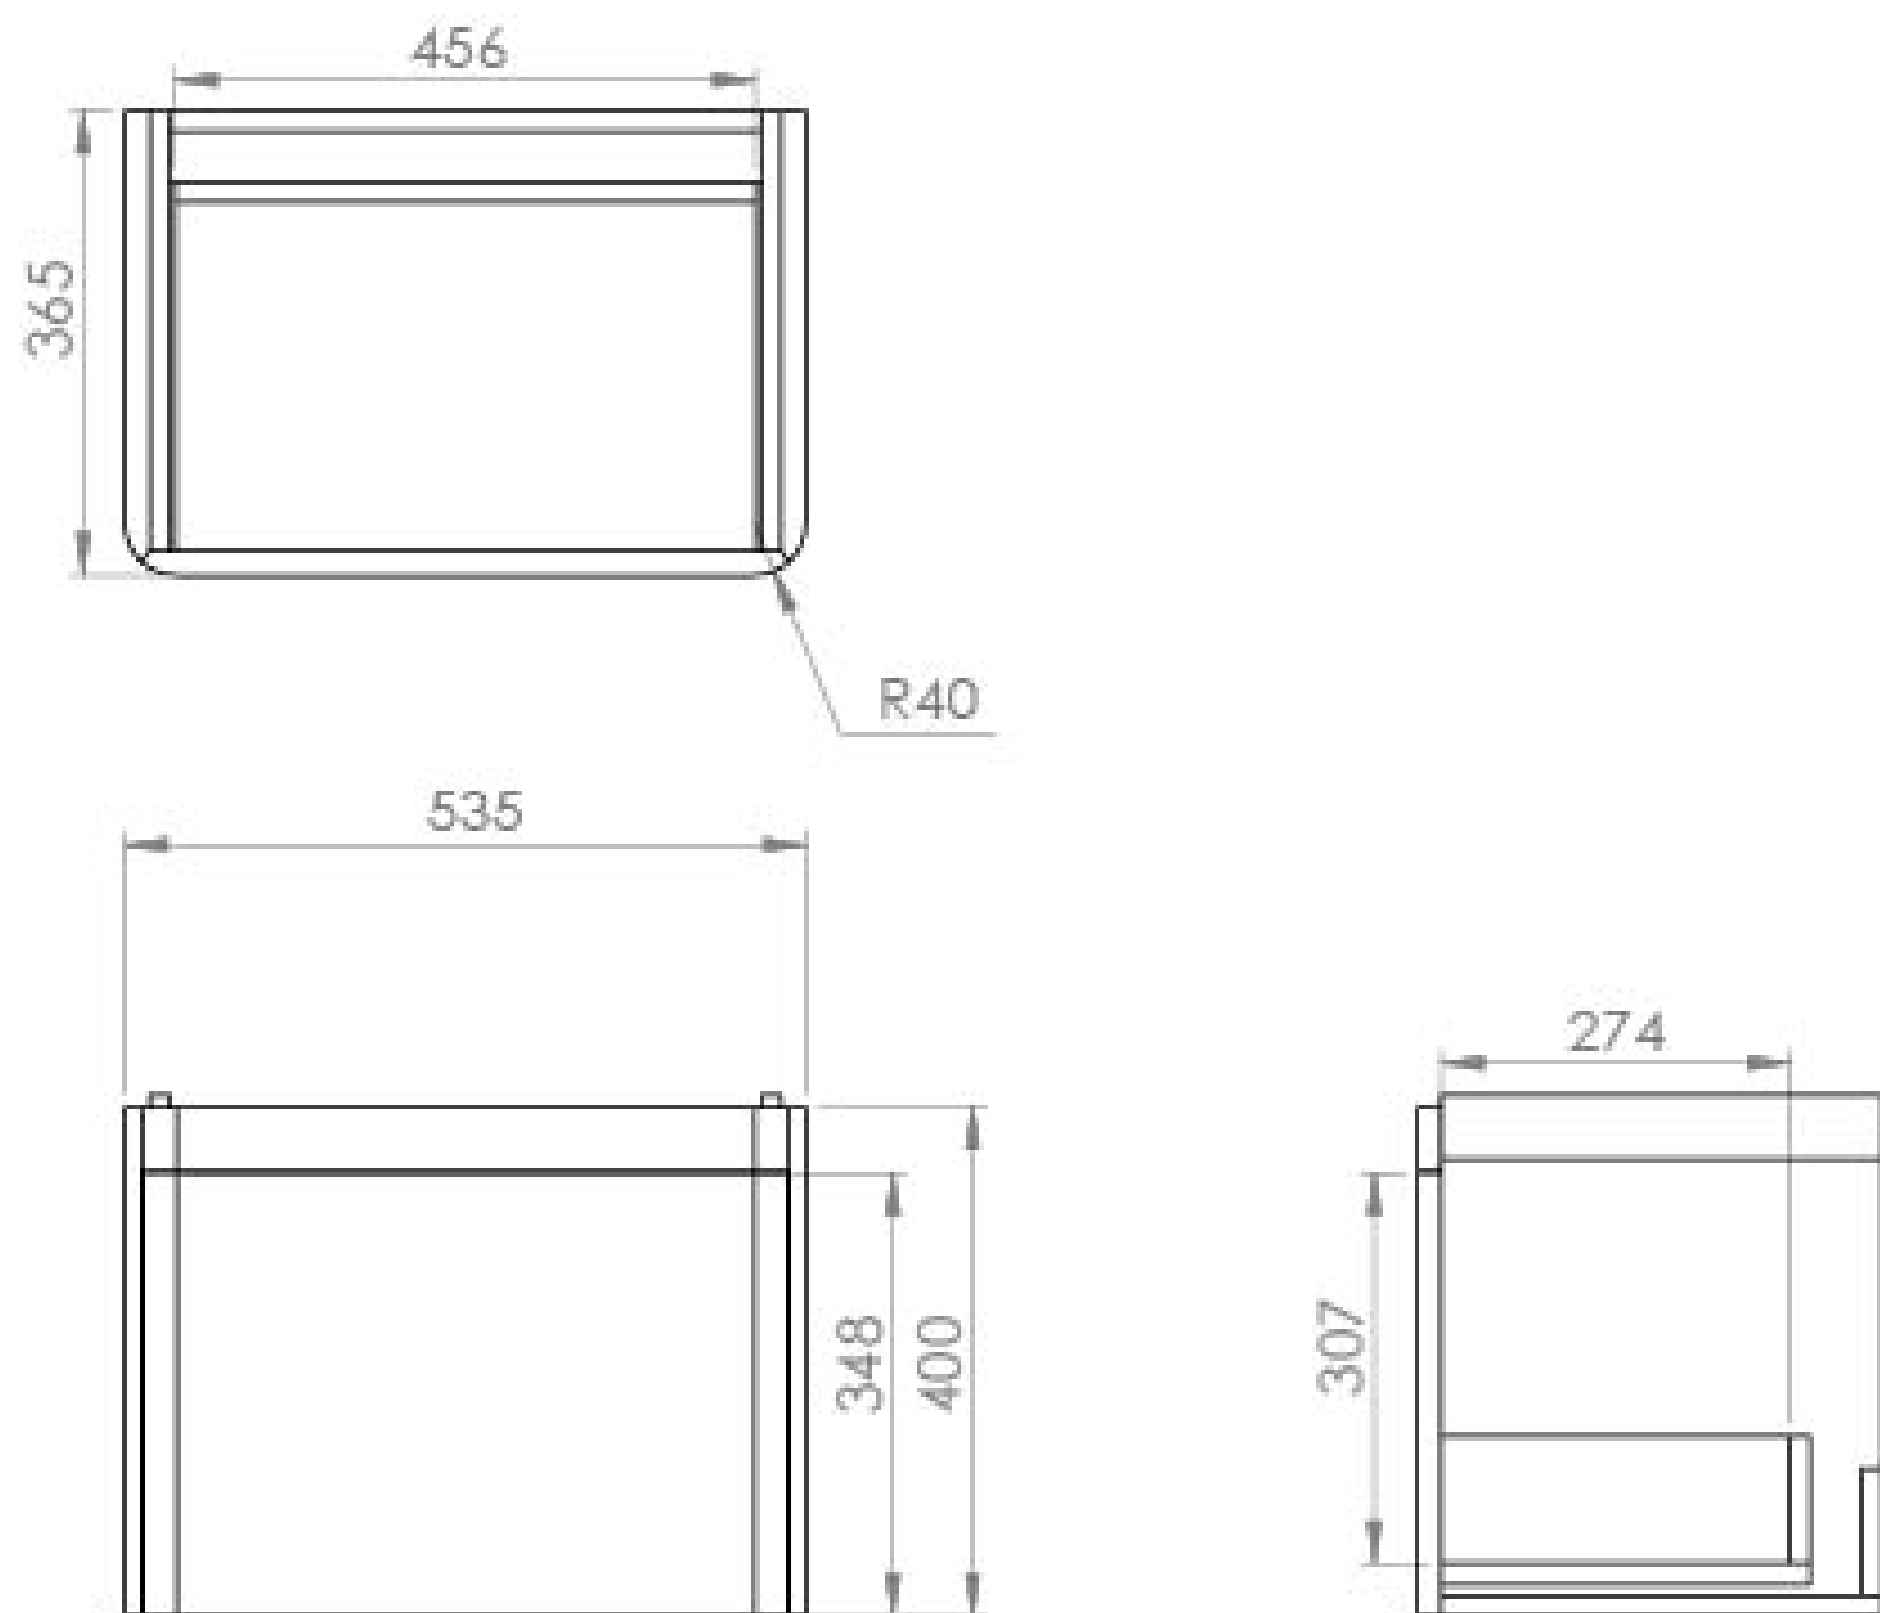

HYDE 55CM 1 DRAWER WALL MOUNTED UNIT - MATTE WHITE

Product Code: HY055W1.MW.2

PRODUCT INFORMATION

Finish:	Matte White
Height:	400mm
Width:	535mm
Depth:	365mm
Material	MDF, MFC
Weight	16kg
Guarantee	5 years
Configuration	1 Drawer
Drawer Type	Soft close
Compatible Basin(s)	HY055B, HY055B.0TH
Handle(s) Required	1, purchase separately
Other Features	Easy installation Quick release drawers

DESCRIPTION

As the name suggests, the HYDE collection features short projection basins and vanity units with a contemporary design, perfect for small and compact bathroom spaces.

This 55cm 1 drawer wall mounted unit has a projection of only 37cm, making it perfect for bathrooms & cloakrooms where space is scarce yet storage is essential. It has a deep, soft closing drawer to hold plenty of toiletries, and the matte white finish can work with any bathroom interior.

*Basin to be purchased separately

Compatible basin: HY055B, HY055B.0TH

**Handle to be purchased separately

TECHNICAL DRAWING

Saneux reserves the right to alter the specifications and product range without prior notice. Dimensions are given as a guide only. Dimensions should not be used for surrounding furniture, fixtures and fittings until the product is on site.

<https://saneux.com/products/hyde-55cm-1-drawer-wall-mounted-unit-matte-white-1>