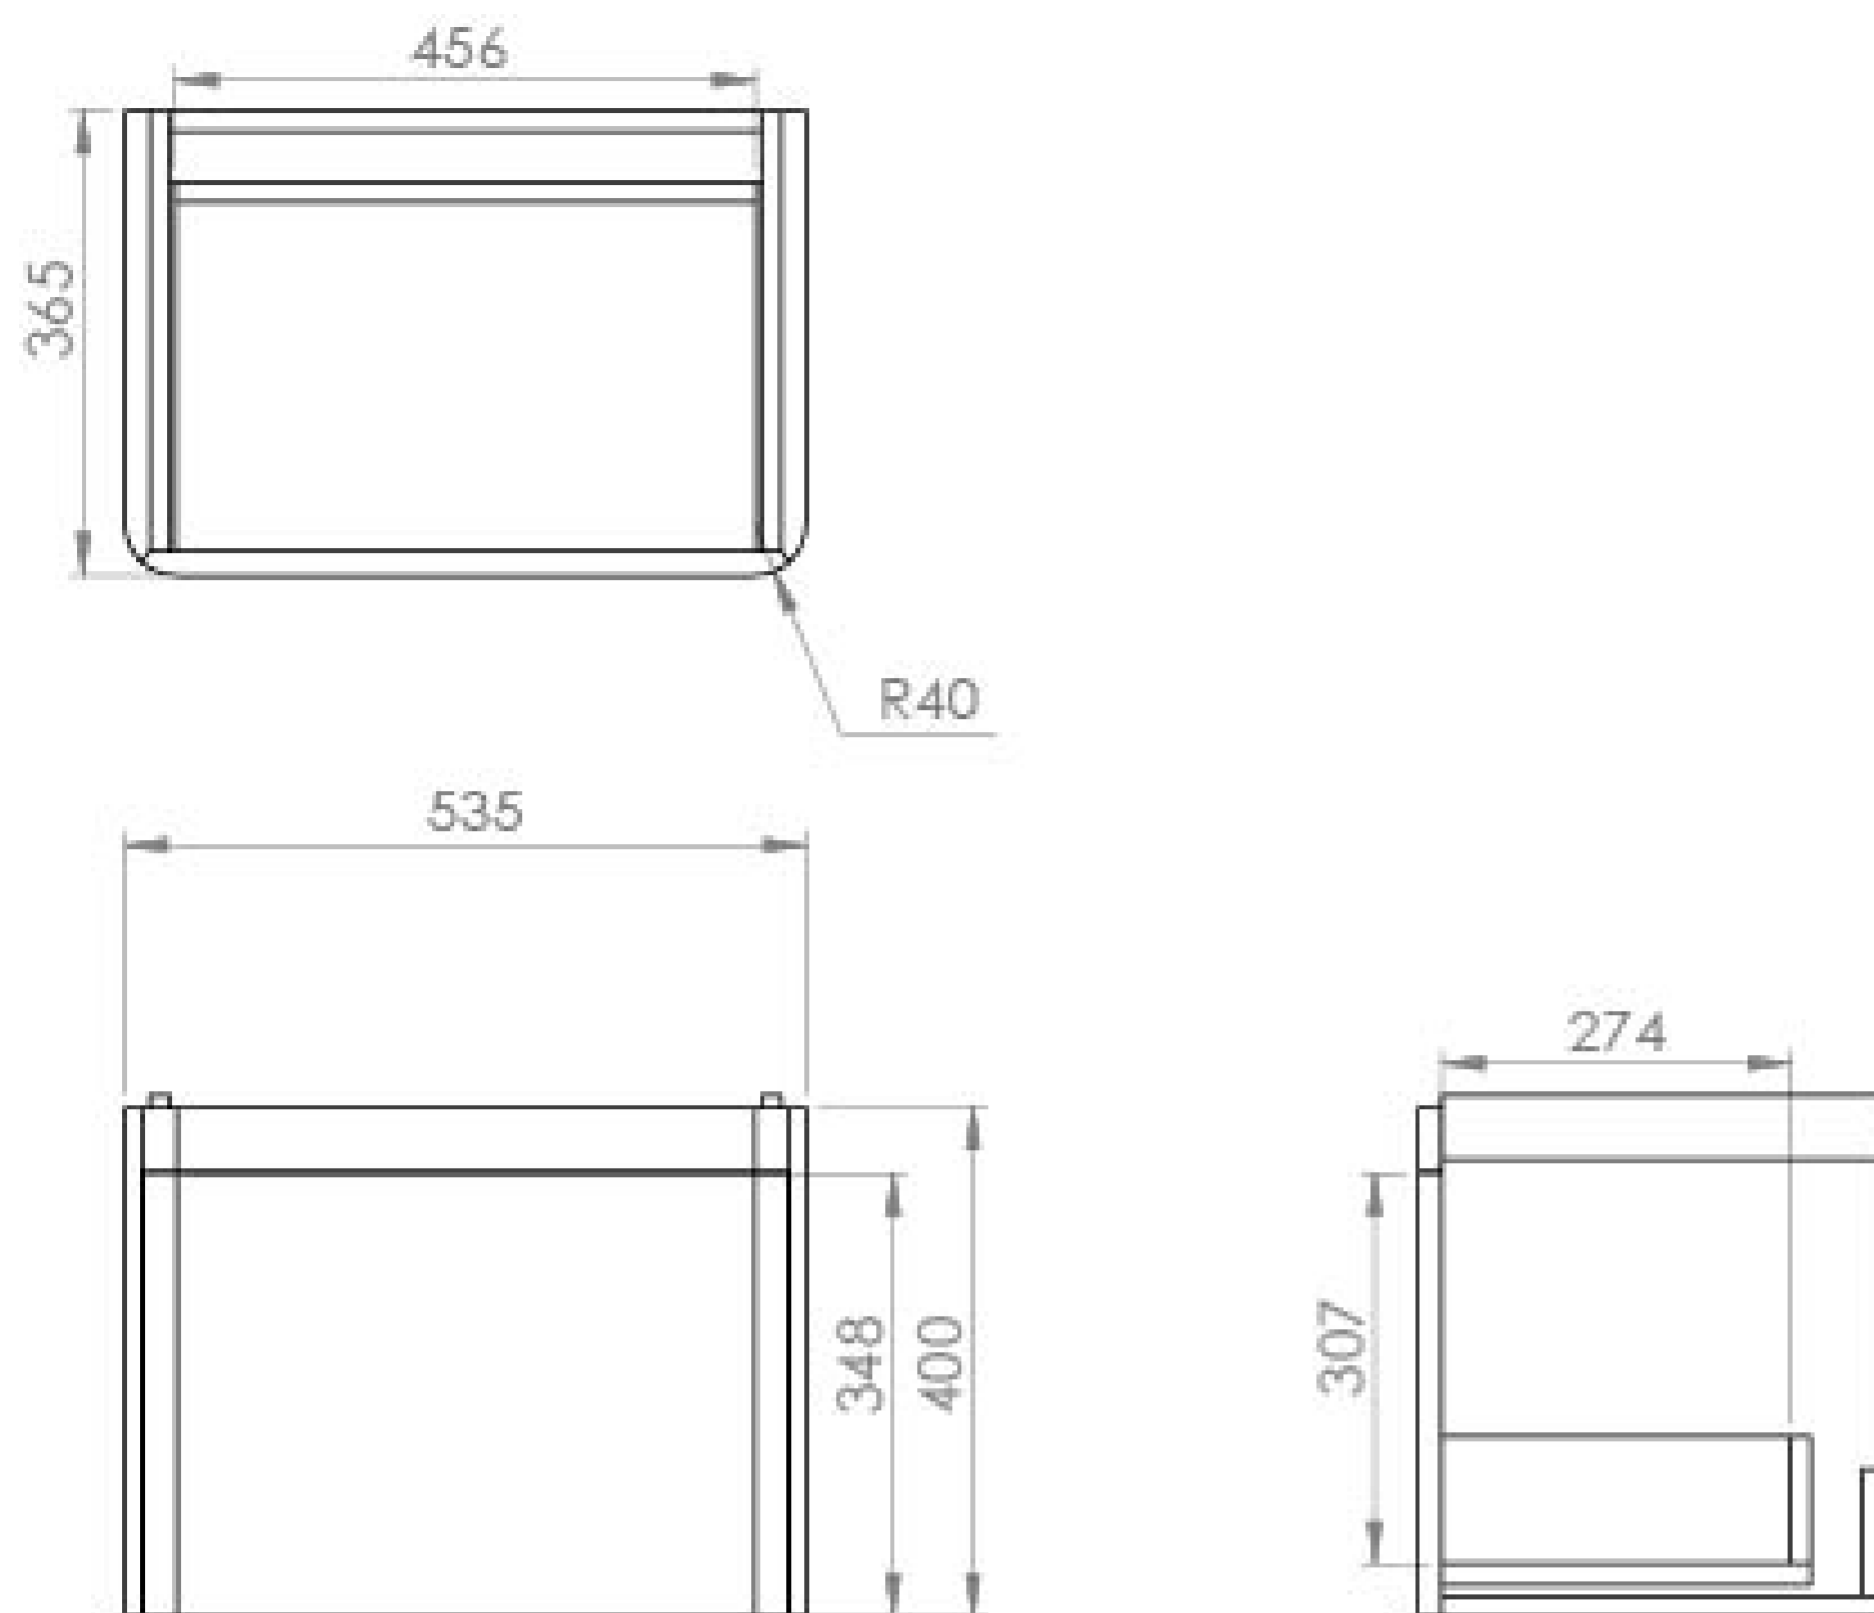

HYDE 55CM 1 DRAWER WALL MOUNTED UNIT - MATTE WHITE

Product Code: HY055W1.MW.2

PRODUCT INFORMATION

Finish:	Matte White
Height:	400mm
Width:	535mm
Depth:	365mm
Material	MDF, MFC
Weight	16kg
Guarantee	5 years
Configuration	1 Drawer
Drawer Type	Soft close
Compatible Basin(s)	HY055B, HY055B.0TH
Handle(s) Required	1, purchase separately
Other Features	Easy installation Quick release drawers

DESCRIPTION

As the name suggests, the HYDE collection features short projection basins and vanity units with a contemporary design, perfect for small and compact bathroom spaces.

This 55cm 1 drawer wall mounted unit has a projection of only 37cm, making it perfect for bathrooms & cloakrooms where space is scarce yet storage is essential. It has a deep, soft closing drawer to hold plenty of toiletries, and the matte white finish can work with any bathroom interior.

*Basin to be purchased separately

Compatible basin: HY055B, HY055B.0TH

**Handle to be purchased separately

TECHNICAL DRAWING

Saneux reserves the right to alter the specifications and product range without prior notice. Dimensions are given as a guide only. Dimensions should not be used for surrounding furniture, fixtures and fittings until the product is on site.