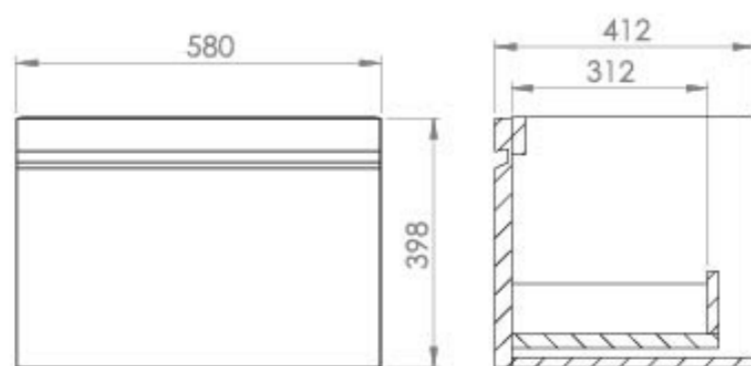

TECHNICAL DRAWING