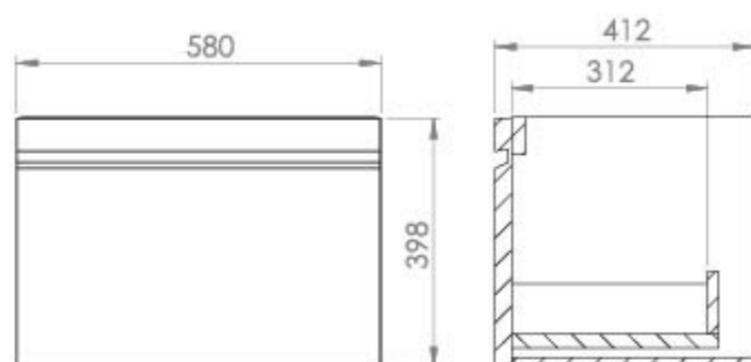

TECHNICAL DRAWING