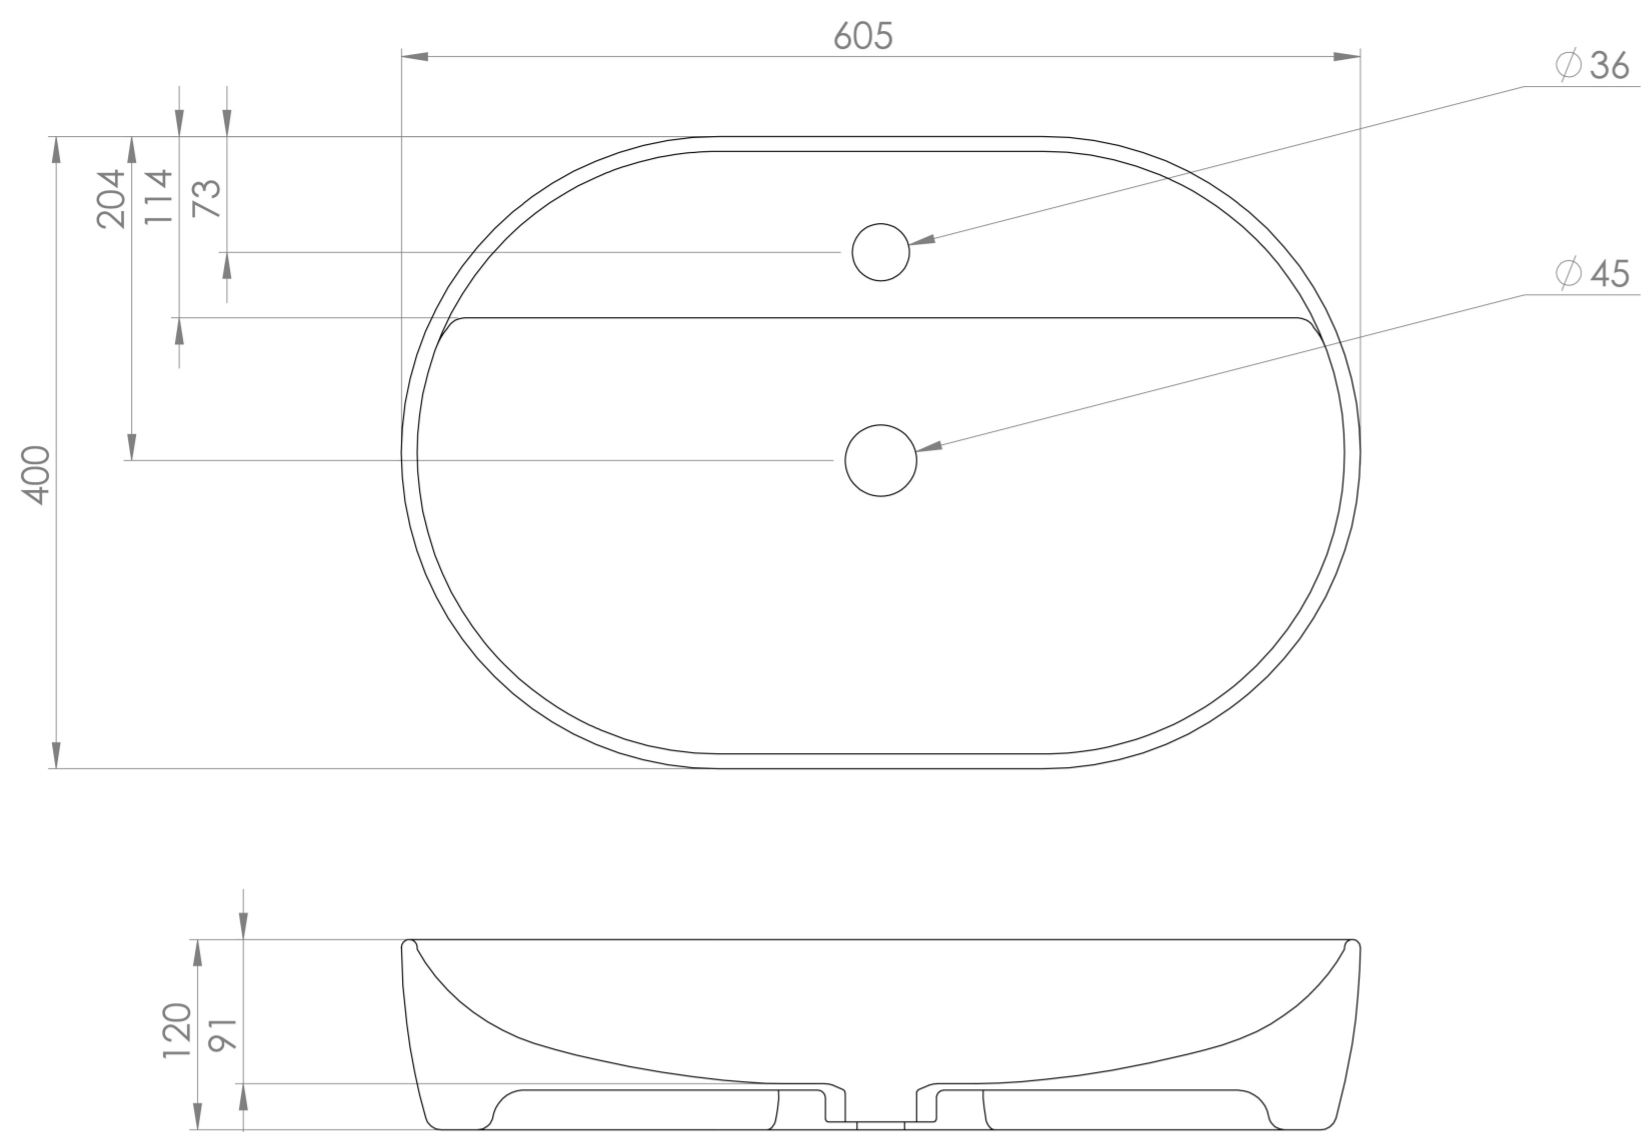

TECHNICAL DRAWING

Saneux reserves the right to alter the specifications and product range without prior notice. Dimensions are given as a guide only. Dimensions should not be used for surrounding furniture, fixtures and fittings until the product is on site.

<https://saneux.com/products/sienna-60x40cm-lozenge-countertop-washbasin-1-tap-hole>