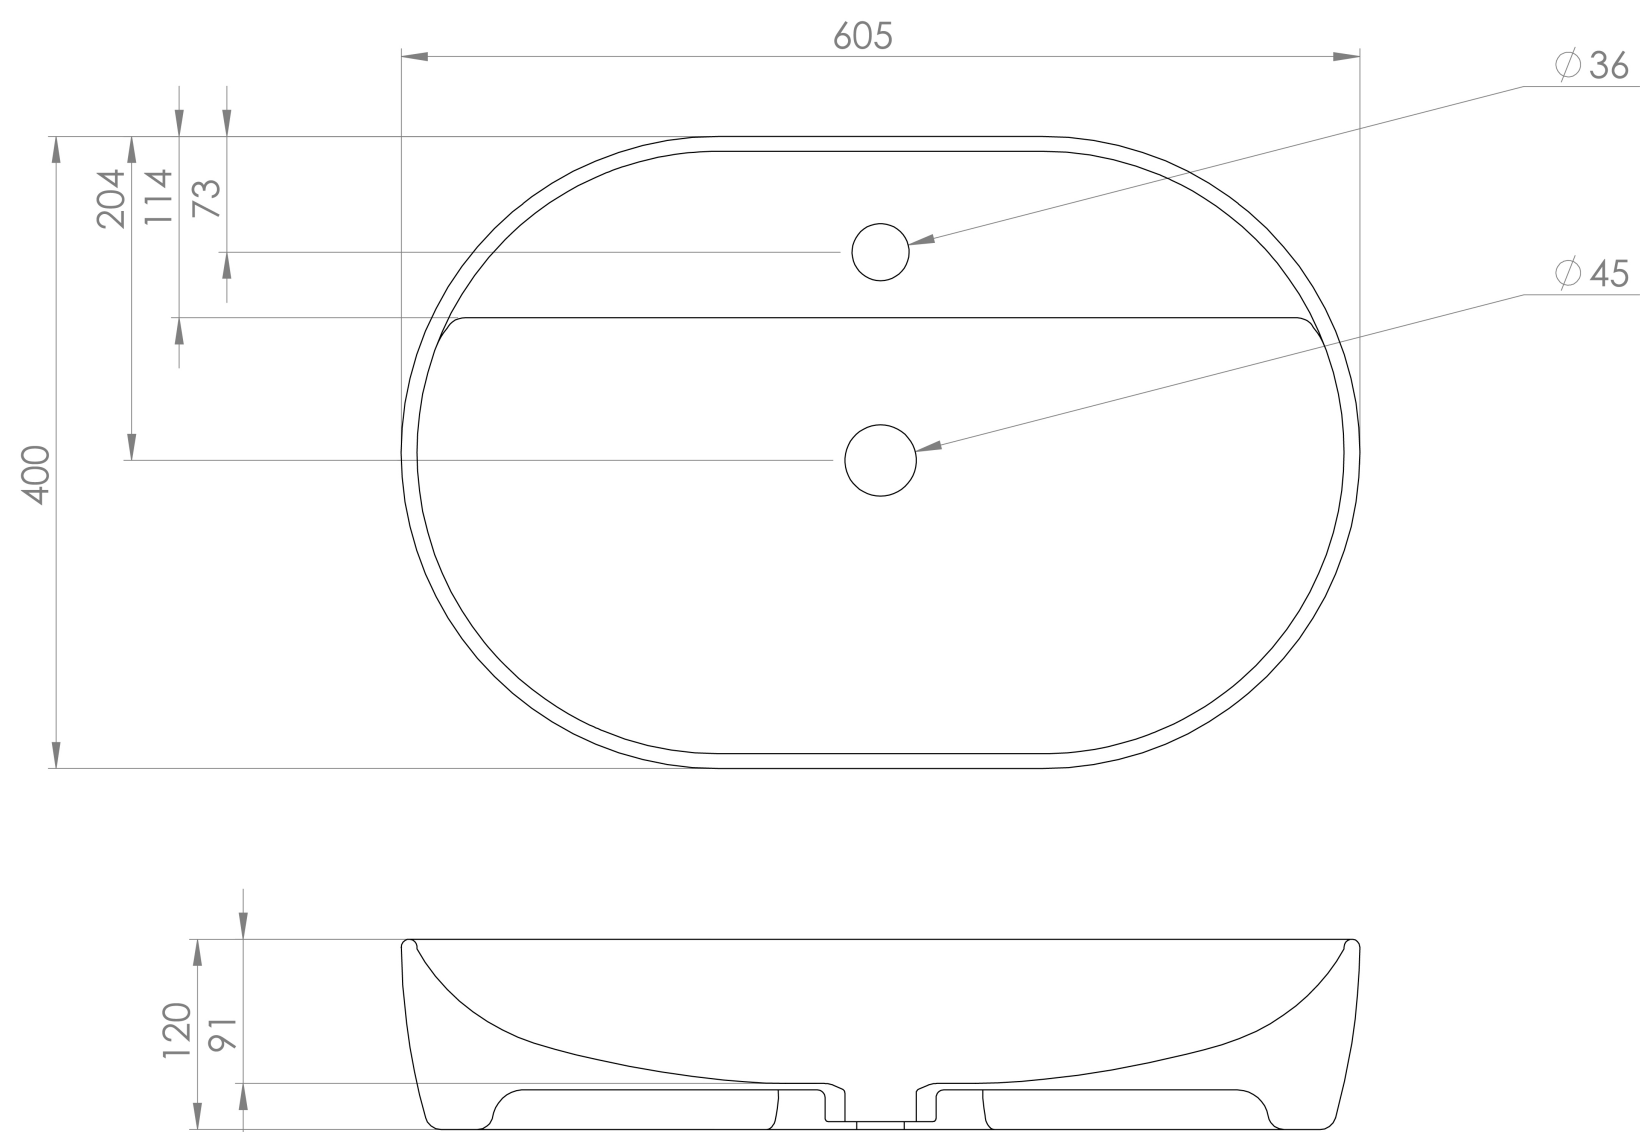

TECHNICAL DRAWING

Saneux reserves the right to alter the specifications and product range without prior notice. Dimensions are given as a guide only. Dimensions should not be used for surrounding furniture, fixtures and fittings until the product is on site.

<https://saneux.com/products/sienna-60x40cm-lozenge-countertop-washbasin-1-tap-hole>