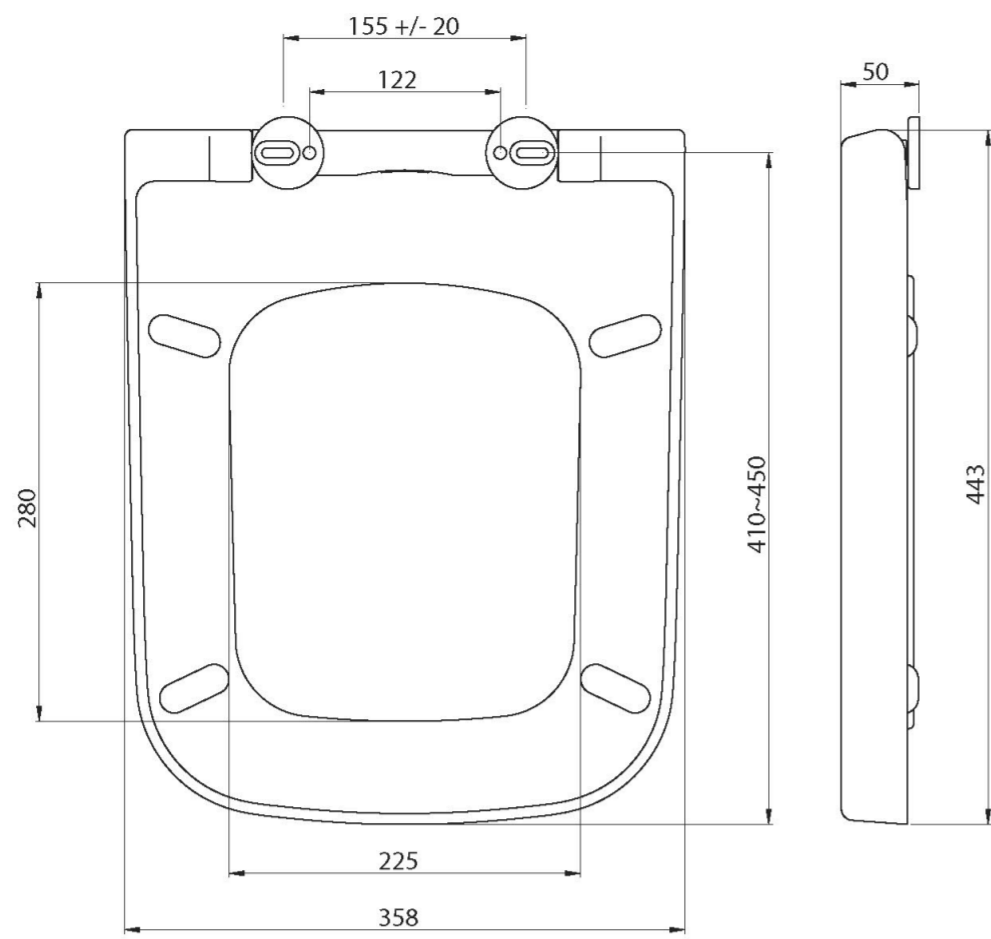

INDIGO STANDARD SOFT CLOSE SEAT & COVER (FOR 70110, 70117, INDCCO1 & INDBTWO1)

PRODUCT INFORMATION

Finish:	Gloss White
Height:	50mm
Width:	358mm
Depth:	443mm
Material	Plastic
Weight	17.6kg

Product Code: 70112

DESCRIPTION

INDIGO matching soft-close seat for CC pan with quick-release

TECHNICAL DRAWING

Image not found or type unknown

Saneux reserves the right to alter the specifications and product range without prior notice. Dimensions are given as a guide only. Dimensions should not be used for surrounding furniture, fixtures and fittings until the product is on site.