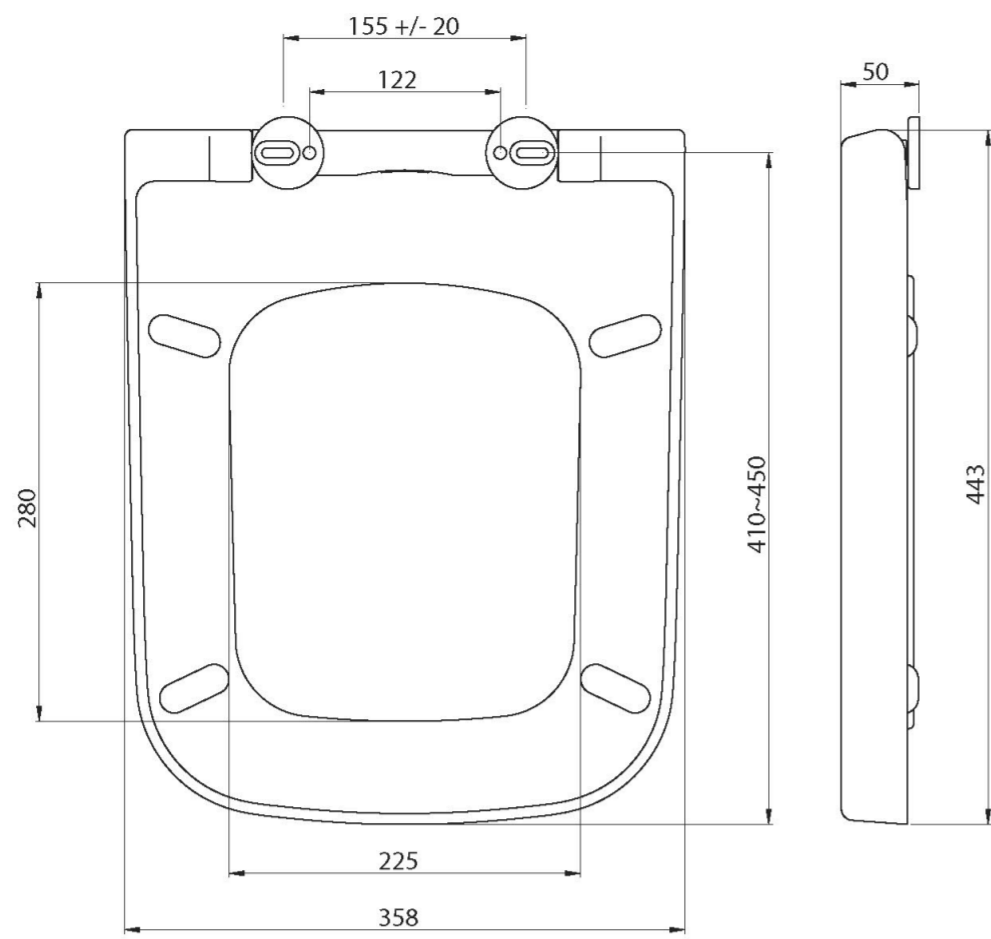

## PRODUCT INFORMATION

<b>Finish:</b>	Gloss White
<b>Height:</b>	50mm
<b>Width:</b>	358mm
<b>Depth:</b>	443mm
<b>Material</b>	Plastic
<b>Weight</b>	17.6kg

**Product Code:** 70112

---

# TECHNICAL DRAWING

Image not found or type unknown

Saneux reserves the right to alter the specifications and product range without prior notice. Dimensions are given as a guide only. Dimensions should not be used for surrounding furniture, fixtures and fittings until the product is on site.