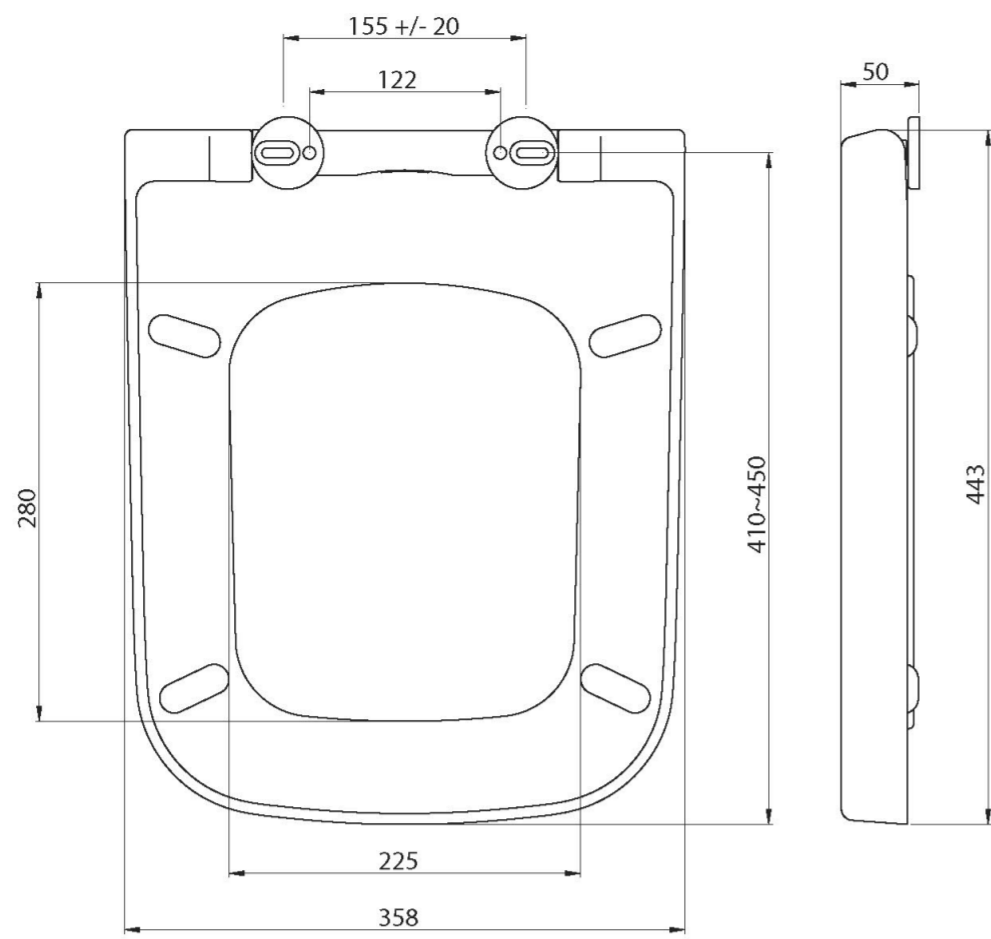

INDIGO STANDARD SOFT CLOSE SEAT & COVER (FOR 70110, 70117, INDCCO1 & INDBTWO1)

PRODUCT INFORMATION

| | |
|-----------------|-------------|
| Finish: | Gloss White |
| Height: | 50mm |
| Width: | 358mm |
| Depth: | 443mm |
| Material | Plastic |
| Weight | 17.6kg |

Product Code: 70112

DESCRIPTION

INDIGO matching soft-close seat for CC pan with quick-release

TECHNICAL DRAWING

Image not found or type unknown

Saneux reserves the right to alter the specifications and product range without prior notice. Dimensions are given as a guide only. Dimensions should not be used for surrounding furniture, fixtures and fittings until the product is on site.