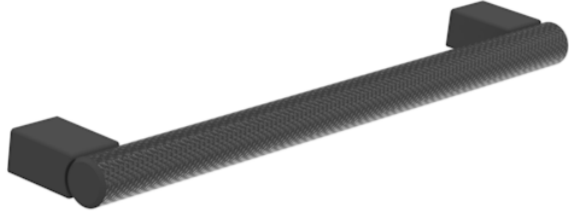

MADRID 160MM KNURLED HANDLE - STAINLESS STEEL MATTE BLACK

Product Code: HDL28.MB

PRODUCT INFORMATION

Finish:	Matte Black
Height:	12mm
Width:	186mm
Depth:	30mm
Material	Stainless Steel
Weight	0.09kg
Fixing Centre Distance (mm)	160mm
Range Pairing	Austen, Frontier, Hyde, Kingsbury
Guarantee	2 years

DESCRIPTION

Many of our units allow you to choose a handle and we have various style options you can go for.

This Madrid handle in stainless steel matte black is a stunning piece of brassware that is known for its knurled finish, and it's a great option if you want a handle that will instantly change the appearance of your unit.