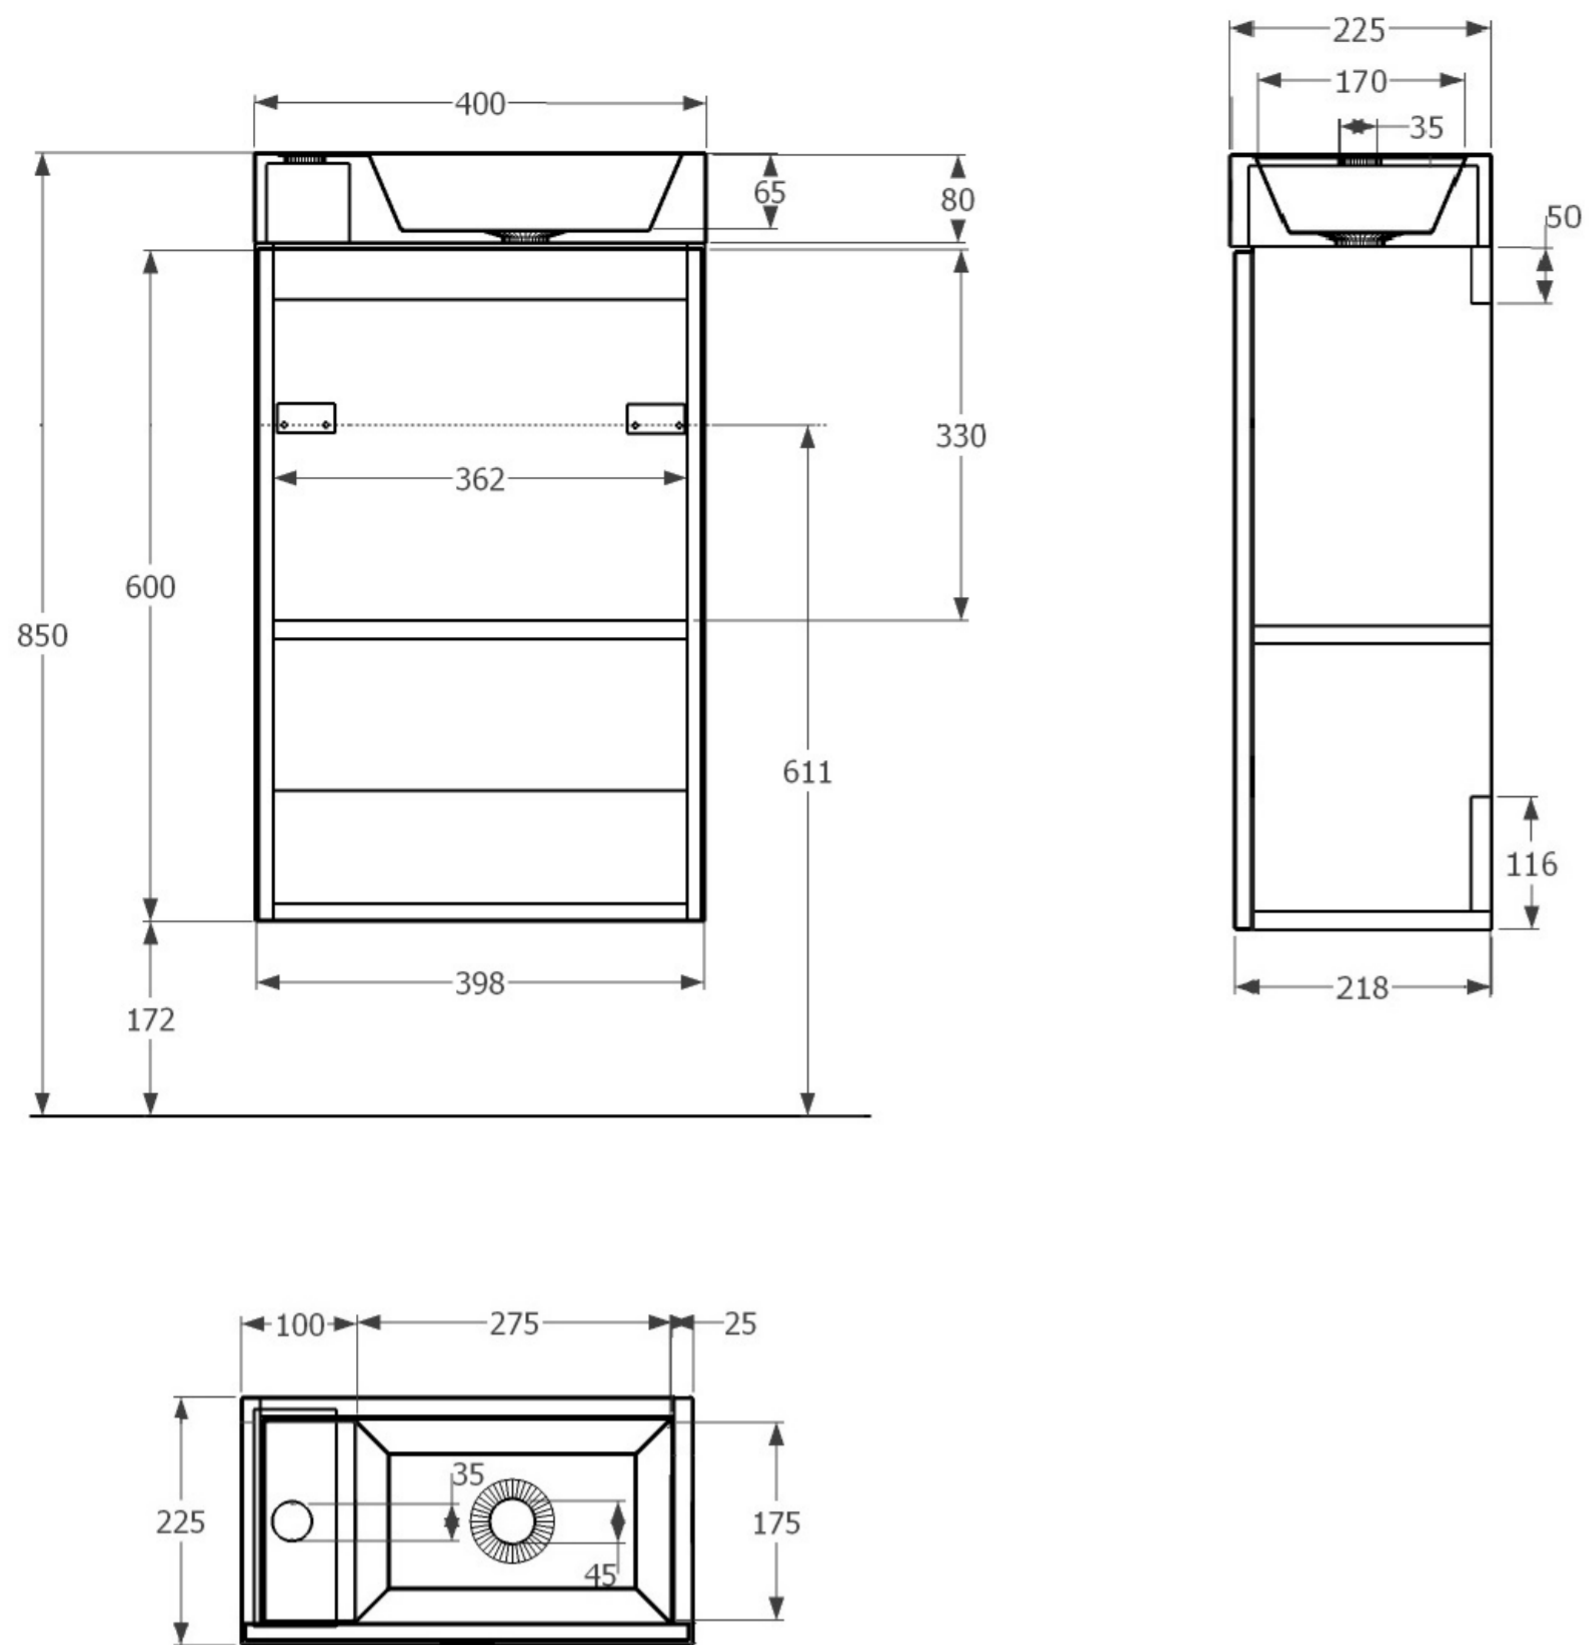

QUADRO 40X22CM WASHBASIN 1TH & 1 DOOR WALL MOUNTED UNIT - PRETORIA OAK

PRODUCT INFORMATION

Finish:	Pretoria Oak
Height:	680mm
Width:	400mm
Depth:	225mm
Material	Ceramic

Product Code: QU2213

DESCRIPTION

QUADRO 1 door pretoria oak unit 40 x 21.8cm for wall-mounted installation. For use with QU22 washbasin only.

A minimalistic yet practical handleless door unit that adds **style** and character to any **bathroom** setting.

Dimensions - **398 mm (w) x 218 mm (d) x 600 mm (h)**

TECHNICAL DRAWING

Saneux reserves the right to alter the specifications and product range without prior notice. Dimensions are given as a guide only. Dimensions should not be used for surrounding furniture, fixtures and fittings until the product is on site.

<https://saneux.com/products/quadro-40x22cm-washbasin-1th-1-door-wall-mounted-unit-pretoria-oak>