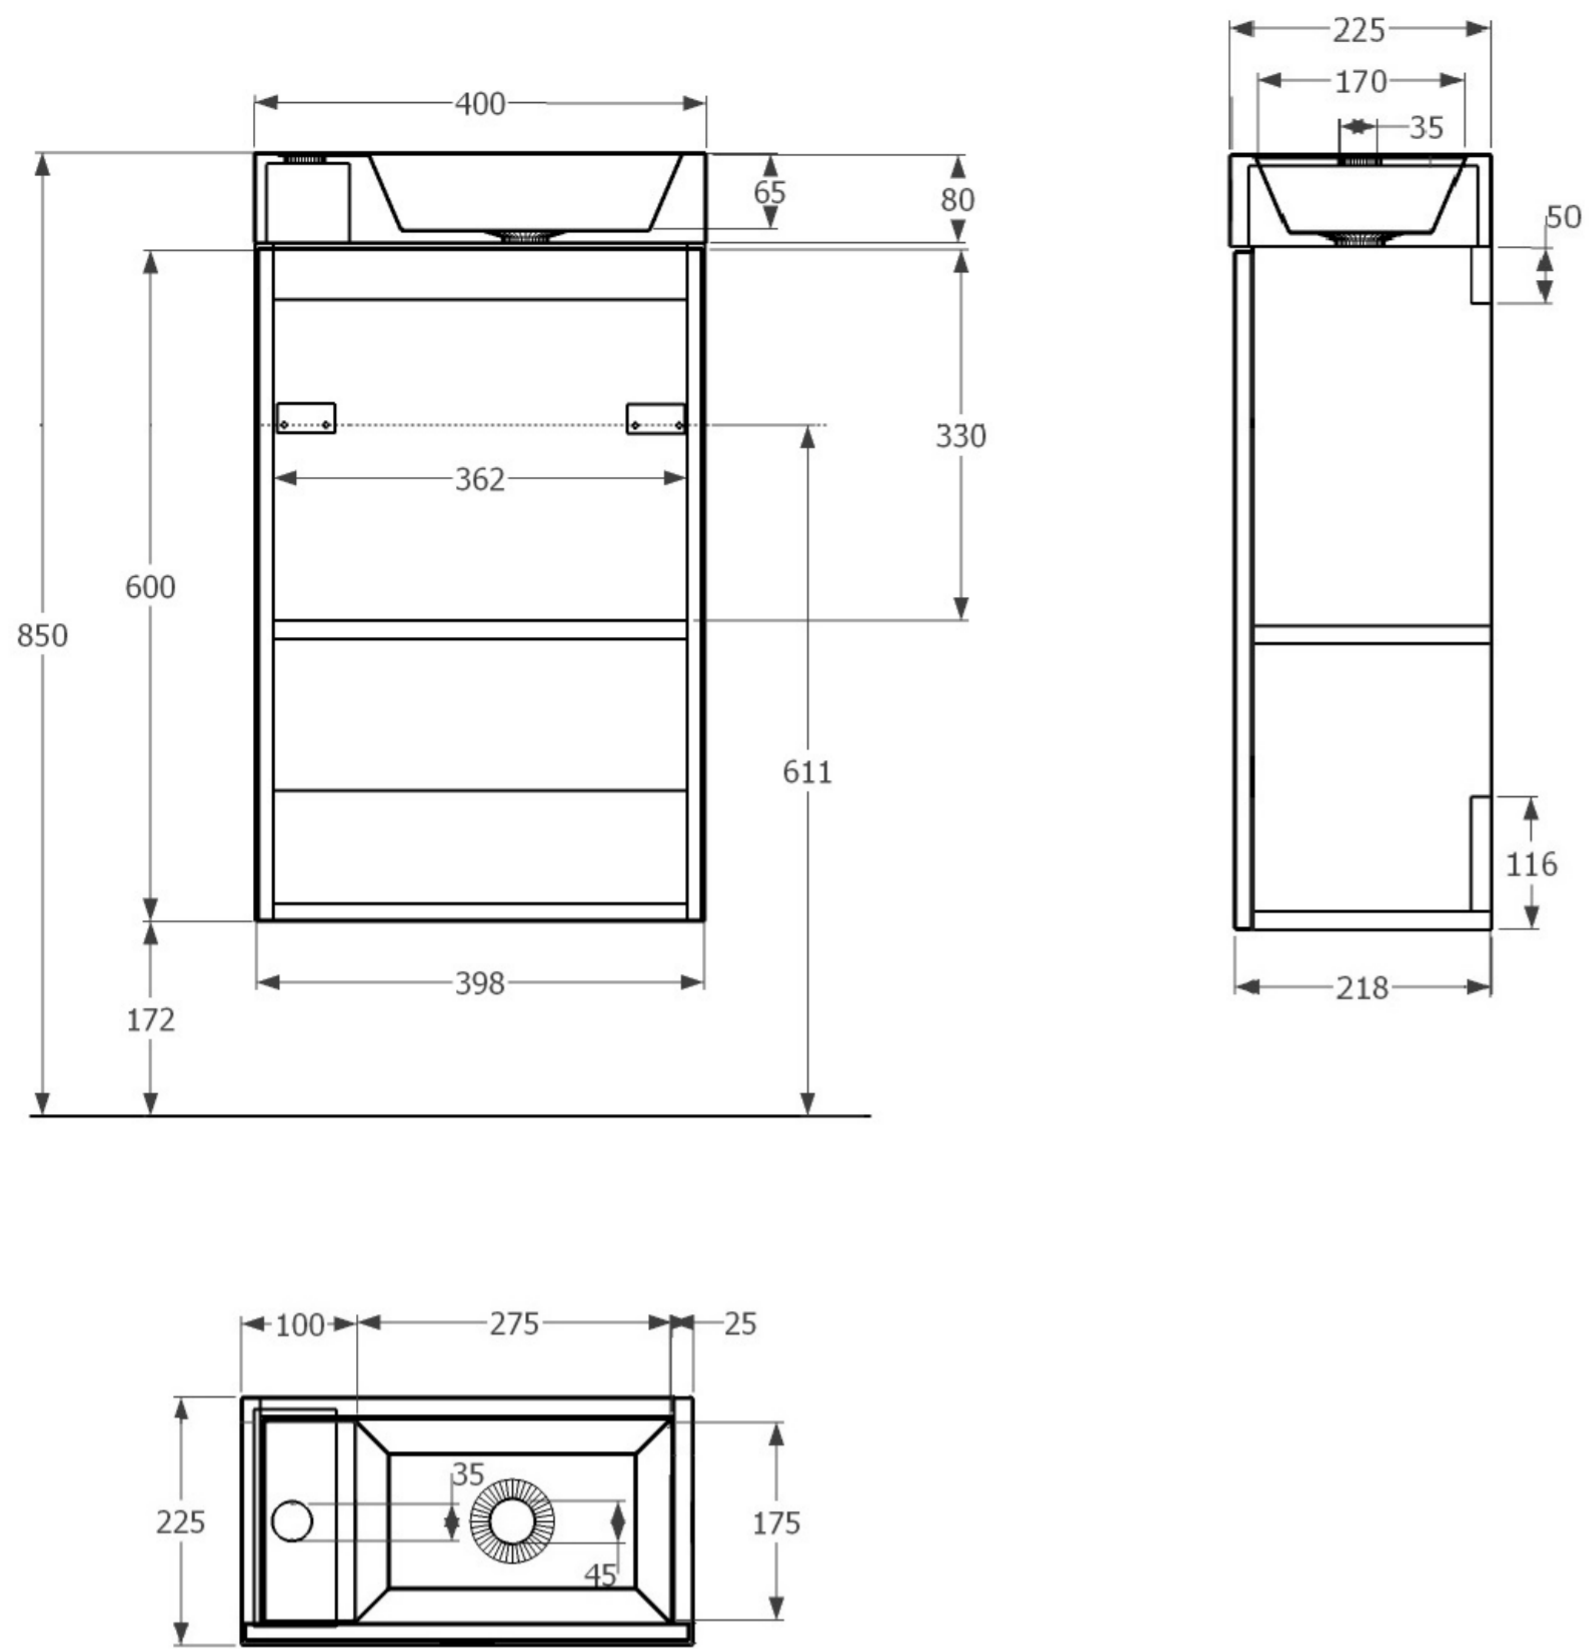

QUADRO 40X22CM WASHBASIN 1TH & 1 DOOR WALL MOUNTED UNIT - PRETORIA OAK

PRODUCT INFORMATION

Finish:	Pretoria Oak
Height:	680mm
Width:	400mm
Depth:	225mm
Material	Ceramic

Product Code: QU2213

DESCRIPTION

QUADRO 1 door pretoria oak unit 40 x 21.8cm for wall-mounted installation. For use with QU22 washbasin only.

A minimalistic yet practical handleless door unit that adds **style** and character to any **bathroom** setting.

Dimensions - **398 mm (w) x 218 mm (d) x 600 mm (h)**

TECHNICAL DRAWING

Saneux reserves the right to alter the specifications and product range without prior notice. Dimensions are given as a guide only. Dimensions should not be used for surrounding furniture, fixtures and fittings until the product is on site.

<https://saneux.com/products/quadro-40x22cm-washbasin-1th-1-door-wall-mounted-unit-pretoria-oak>