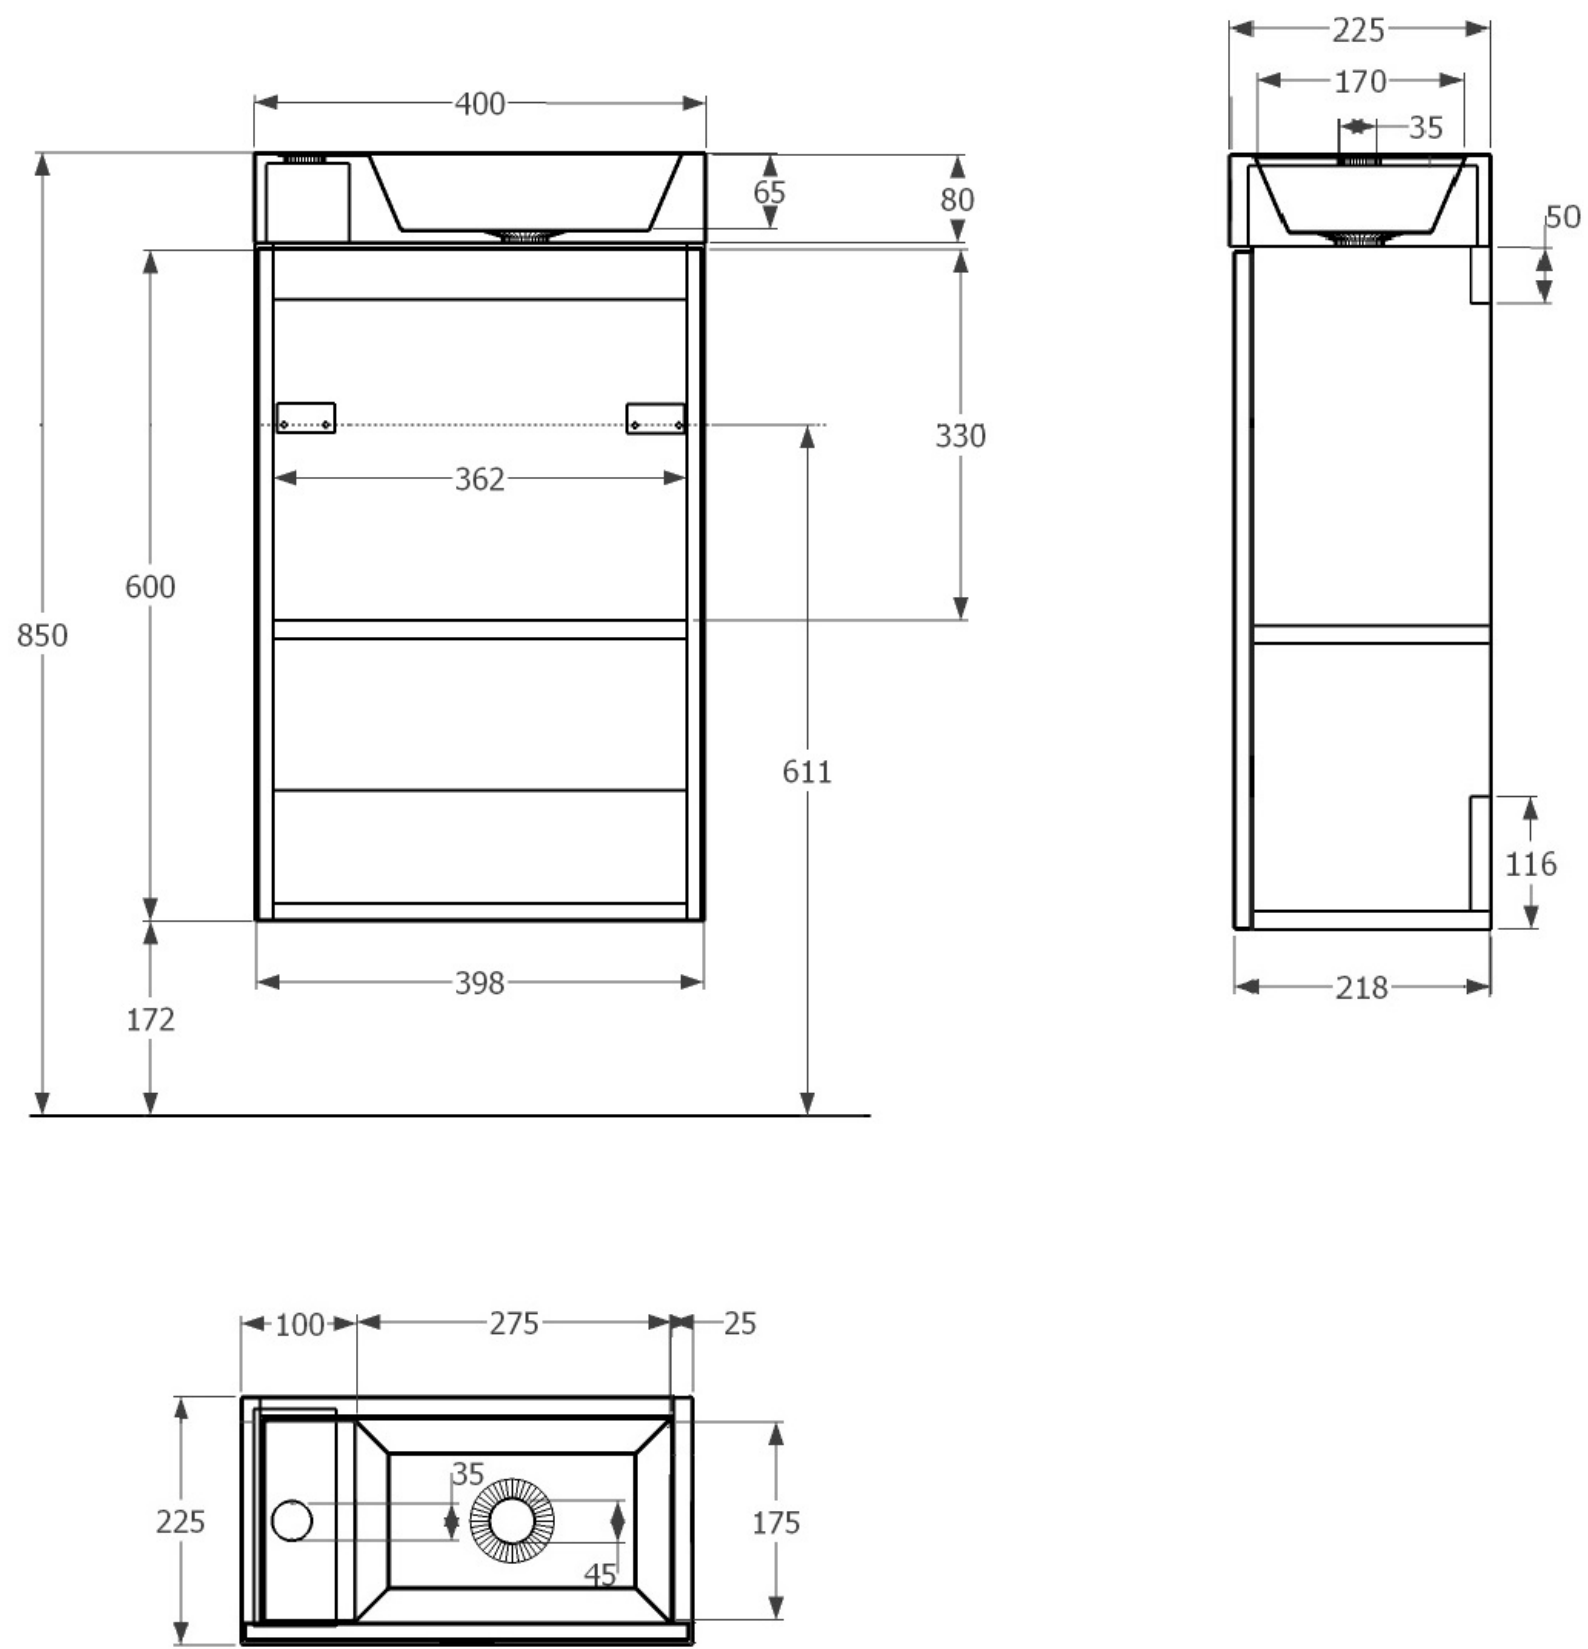

QUADRO 40X22CM WASHBASIN 1TH & 1 DOOR WALL MOUNTED UNIT - PRETORIA OAK

PRODUCT INFORMATION

| | |
|-----------------|--------------|
| Finish: | Pretoria Oak |
| Height: | 680mm |
| Width: | 400mm |
| Depth: | 225mm |
| Material | Ceramic |

Product Code: QU2213

DESCRIPTION

QUADRO 1 door pretoria oak unit 40 x 21.8cm for wall-mounted installation. For use with QU22 washbasin only.

A minimalistic yet practical handleless door unit that adds **style** and character to any **bathroom** setting.

Dimensions - **398 mm (w) x 218 mm (d) x 600 mm (h)**

TECHNICAL DRAWING

Saneux reserves the right to alter the specifications and product range without prior notice. Dimensions are given as a guide only. Dimensions should not be used for surrounding furniture, fixtures and fittings until the product is on site.

<https://saneux.com/products/quadro-40x22cm-washbasin-1th-1-door-wall-mounted-unit-pretoria-oak>