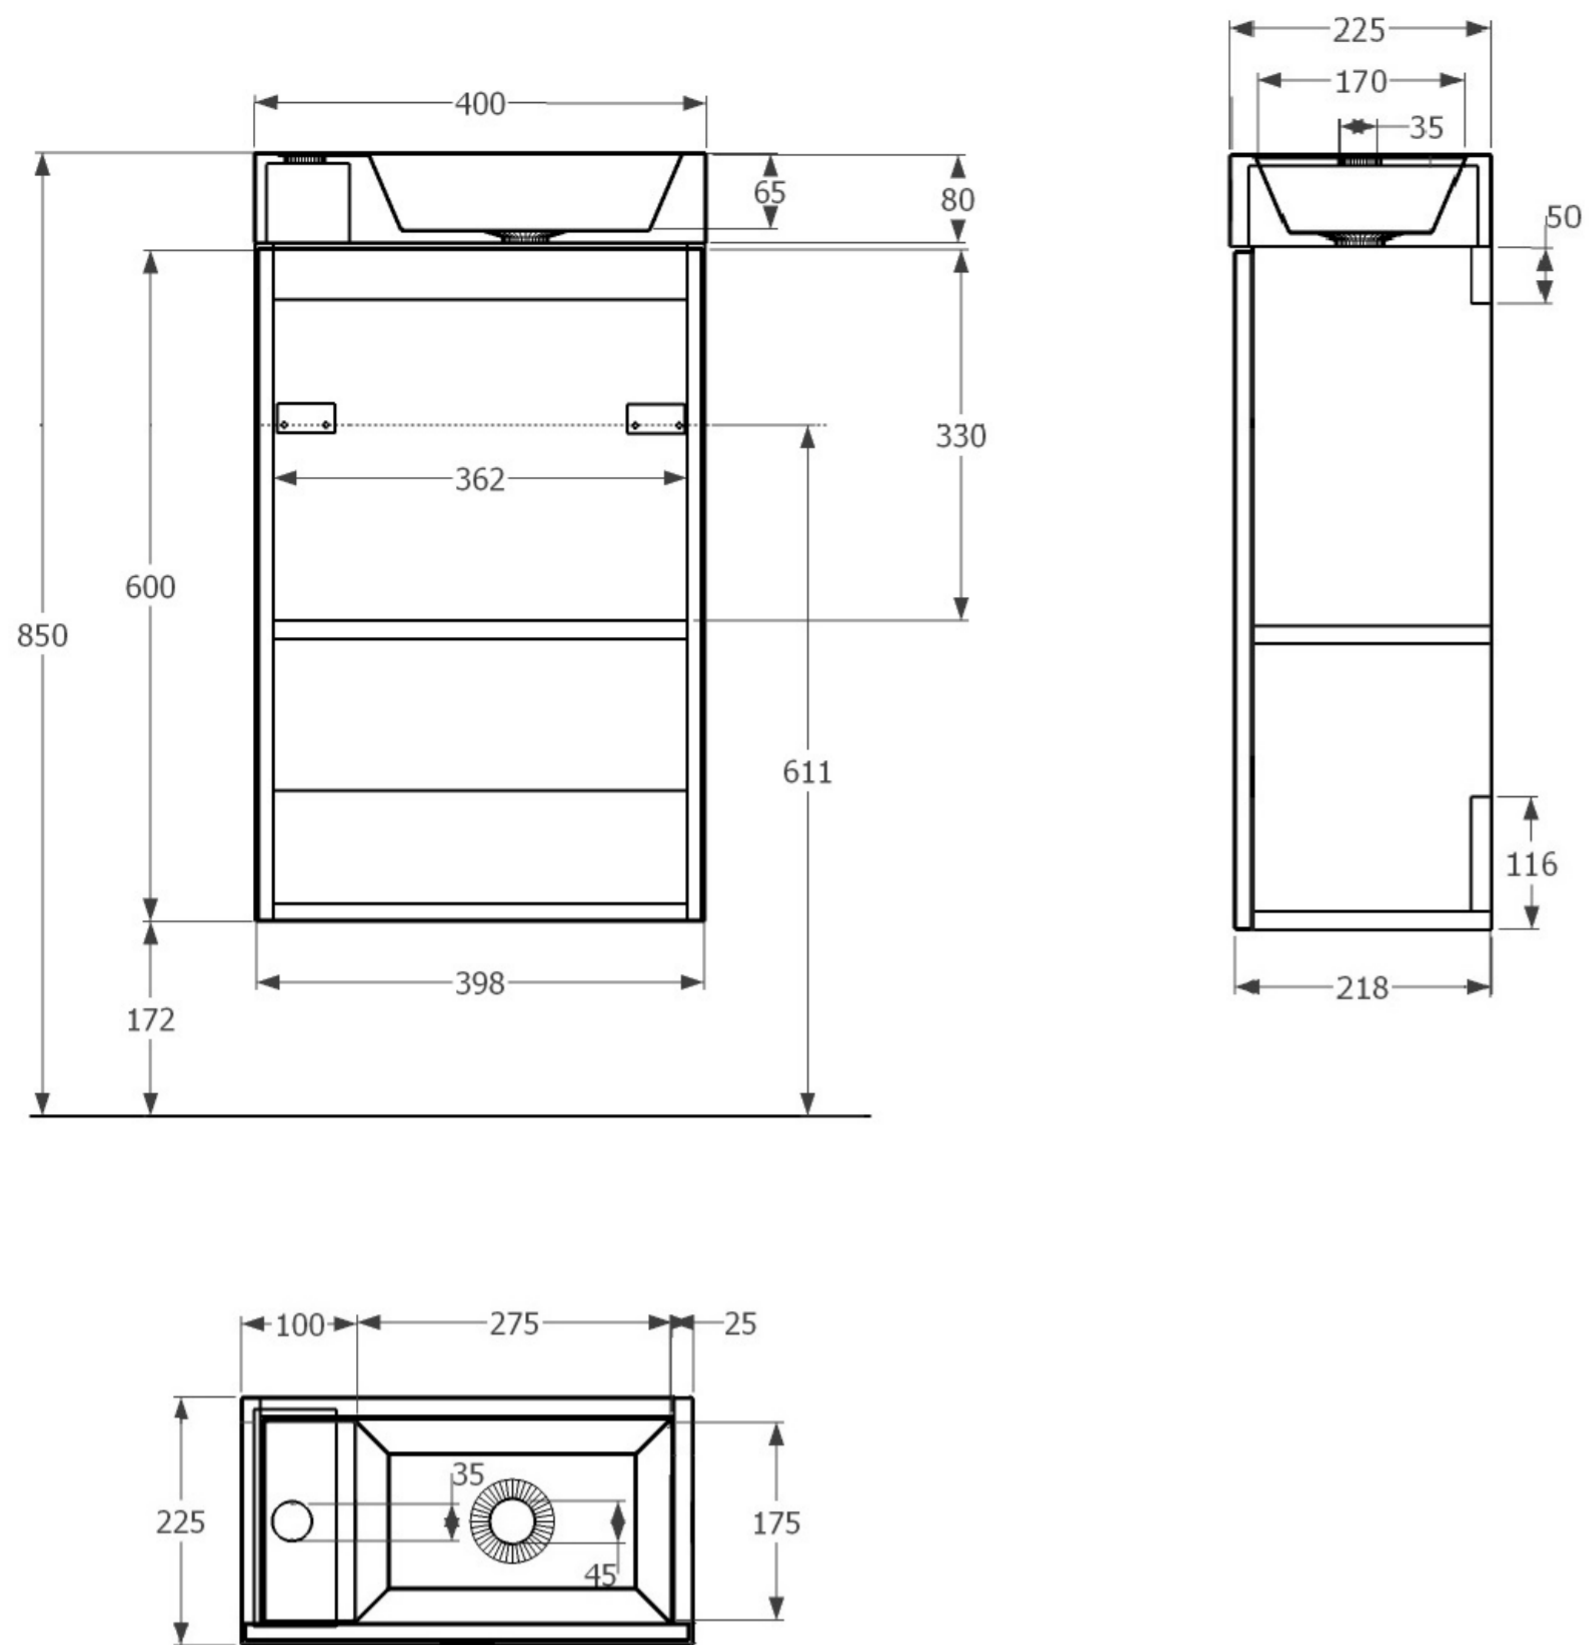

# QUADRO 40X22CM WASHBASIN 1TH & 1 DOOR WALL MOUNTED UNIT - PRETORIA OAK

---

## PRODUCT INFORMATION

|                 |              |
|-----------------|--------------|
| <b>Finish:</b>  | Pretoria Oak |
| <b>Height:</b>  | 680mm        |
| <b>Width:</b>   | 400mm        |
| <b>Depth:</b>   | 225mm        |
| <b>Material</b> | Ceramic      |

## DESCRIPTION

QUADRO 1 door pretoria oak unit 40 x 21.8cm for wall-mounted installation. For use with QU22 washbasin only.

A minimalistic yet practical handleless door unit that adds **style** and character to any **bathroom** setting.

Dimensions - **398 mm (w) x 218 mm (d) x 600 mm (h)**

---