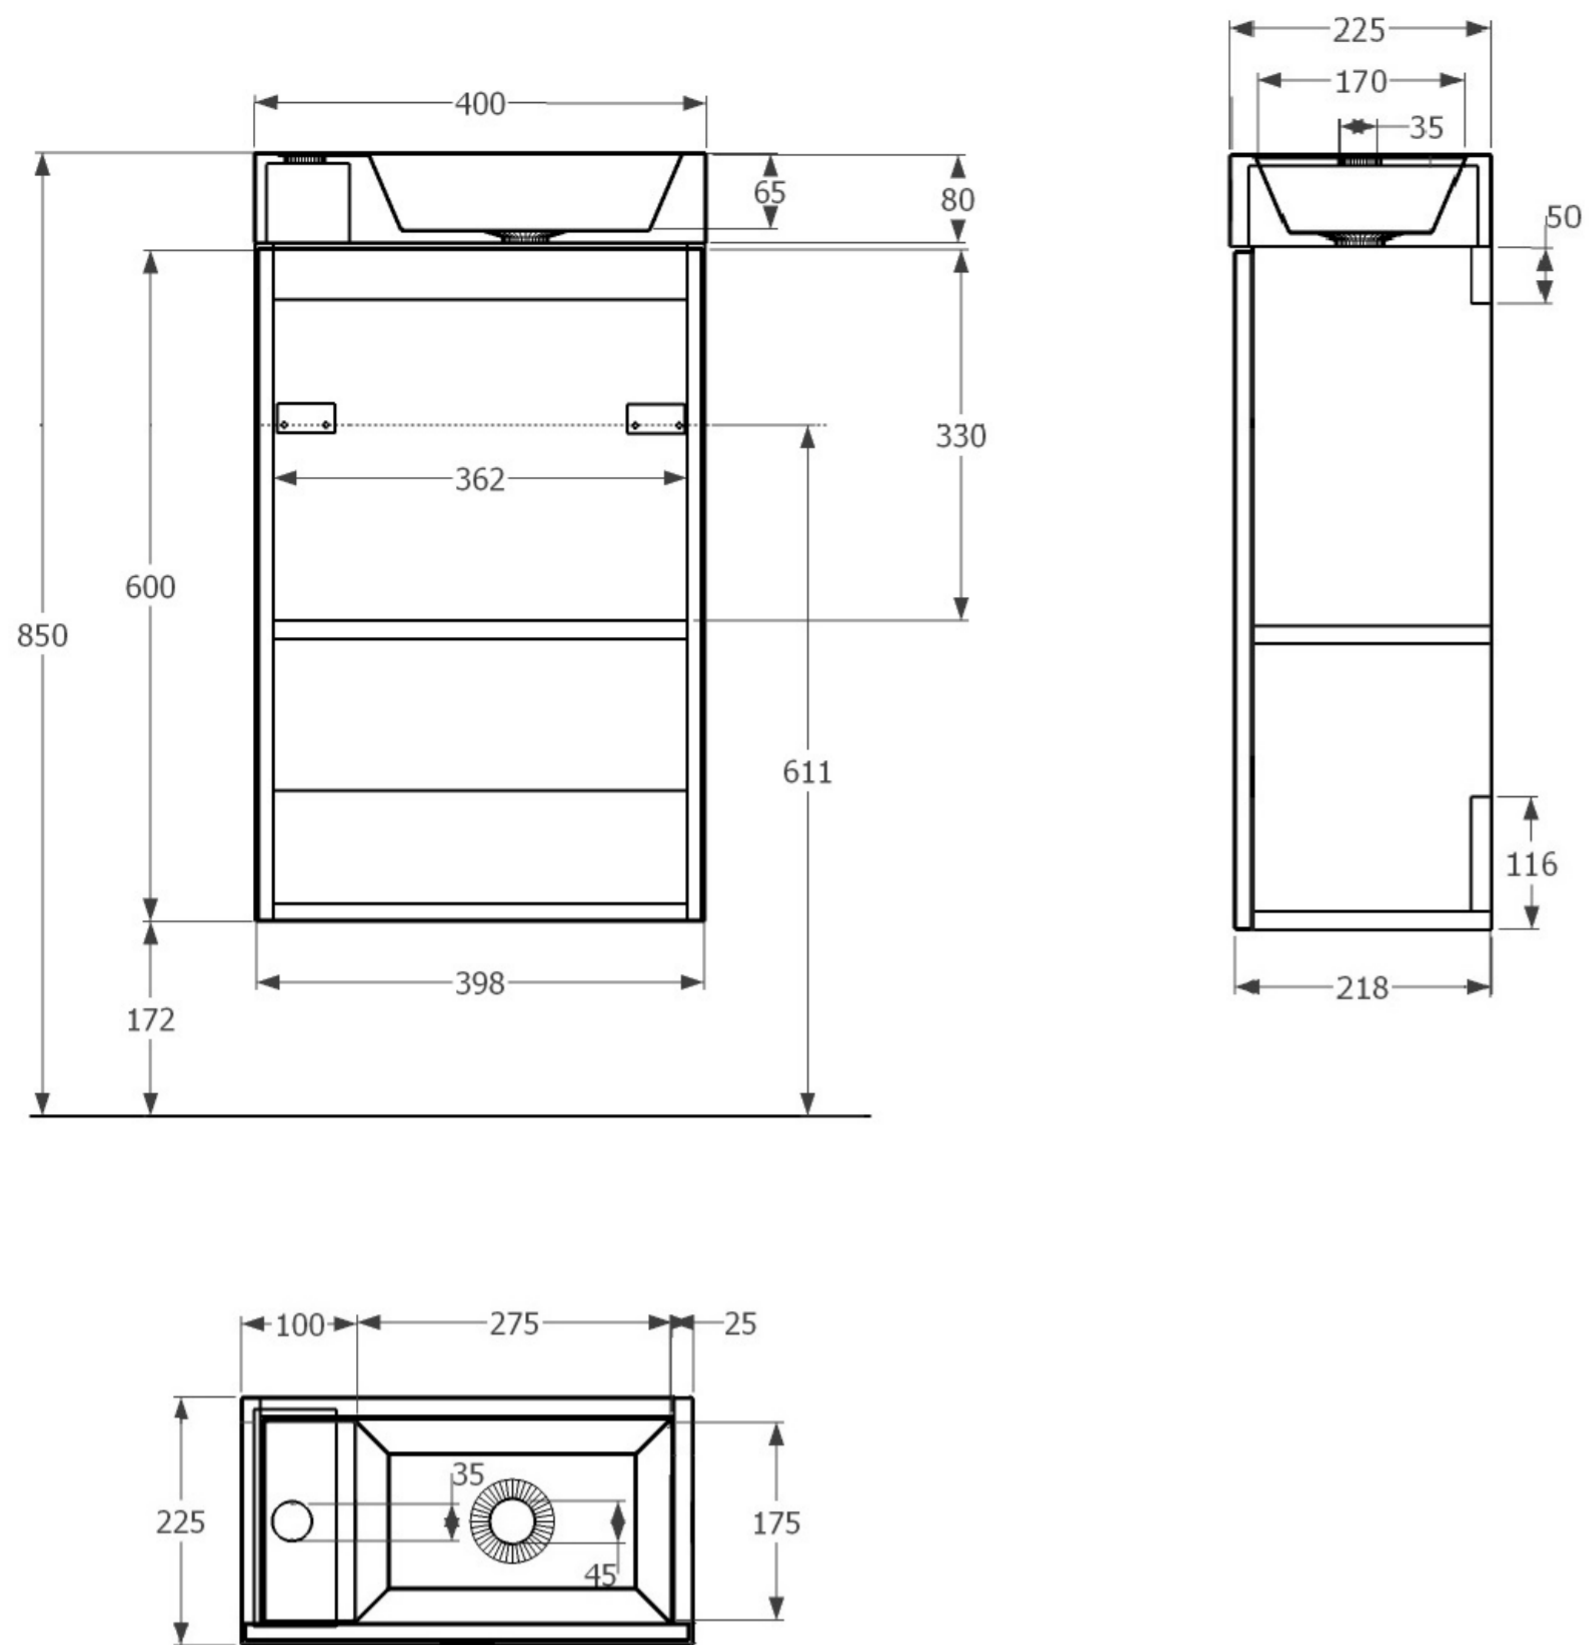

# QUADRO 40X22CM WASHBASIN 1TH & 1 DOOR WALL MOUNTED UNIT - PRETORIA OAK

---

## PRODUCT INFORMATION

<b>Finish:</b>	Pretoria Oak
<b>Height:</b>	680mm
<b>Width:</b>	400mm
<b>Depth:</b>	225mm
<b>Material</b>	Ceramic

**Product Code:** QU2213

---

## DESCRIPTION

QUADRO 1 door pretoria oak unit 40 x 21.8cm for wall-mounted installation. For use with QU22 washbasin only.

A minimalistic yet practical handleless door unit that adds **style** and character to any **bathroom** setting.

Dimensions - **398 mm (w) x 218 mm (d) x 600 mm (h)**

---