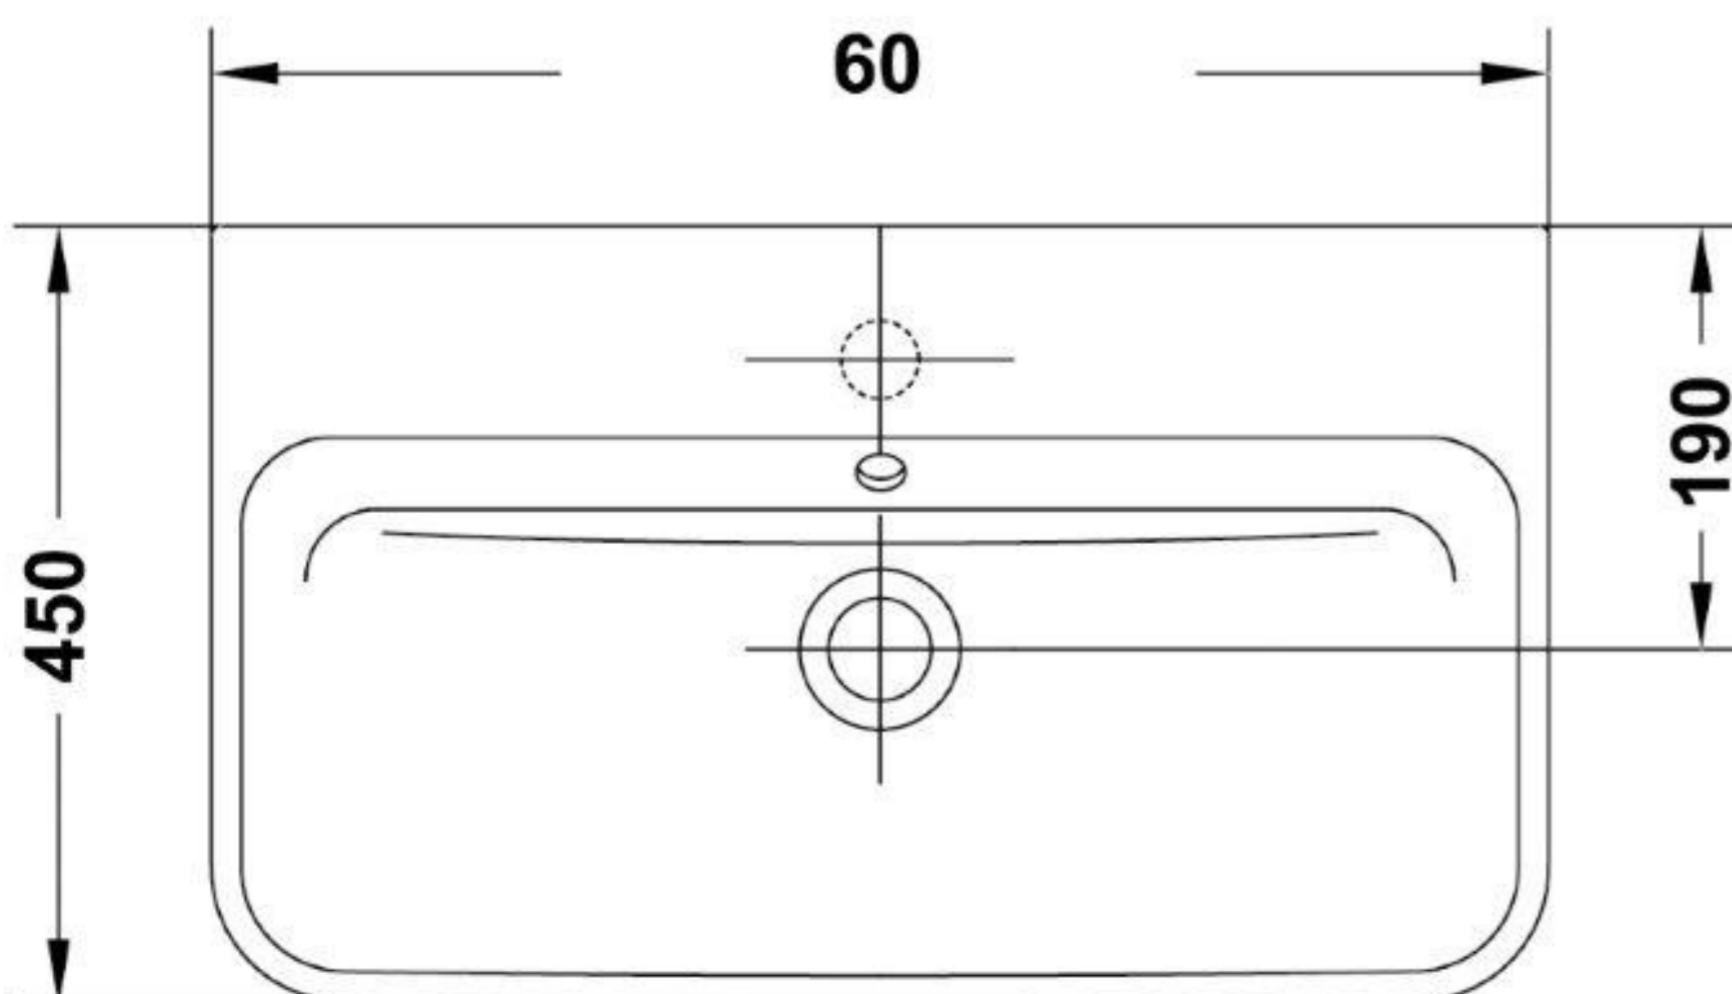

TECHNICAL DRAWING