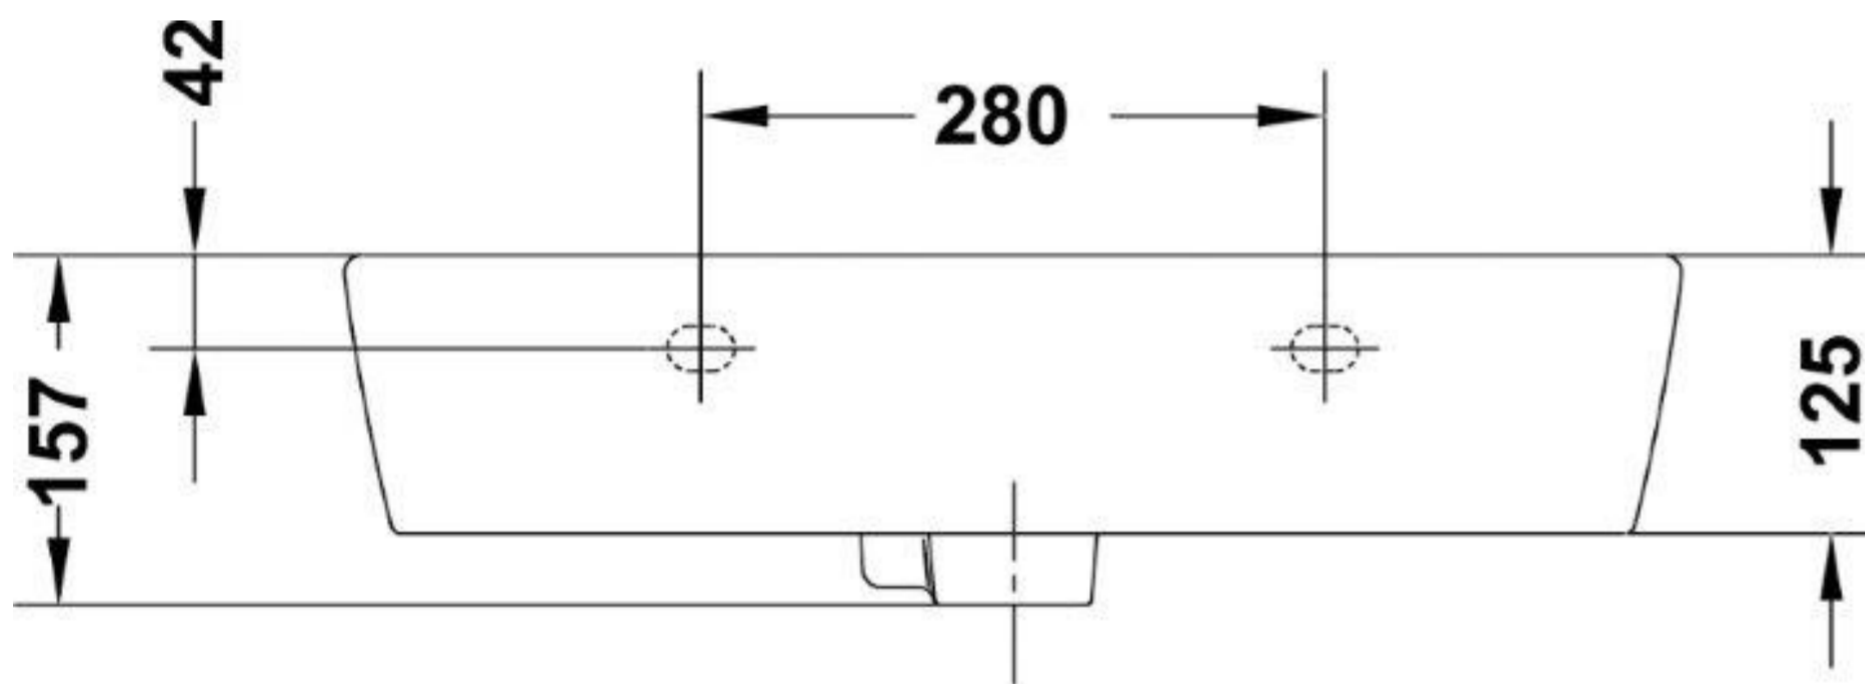

PROJECT 60 X 45CM WASHBASIN

PRODUCT INFORMATION

Finish:

Gloss White

Product Code: 60116

TECHNICAL DRAWING

Saneux reserves the right to alter the specifications and product range without prior notice. Dimensions are given as a guide only. Dimensions should not be used for surrounding furniture, fixtures and fittings until the product is on site.

<https://saneux.com/products/project-60-x-45cm-washbasin>