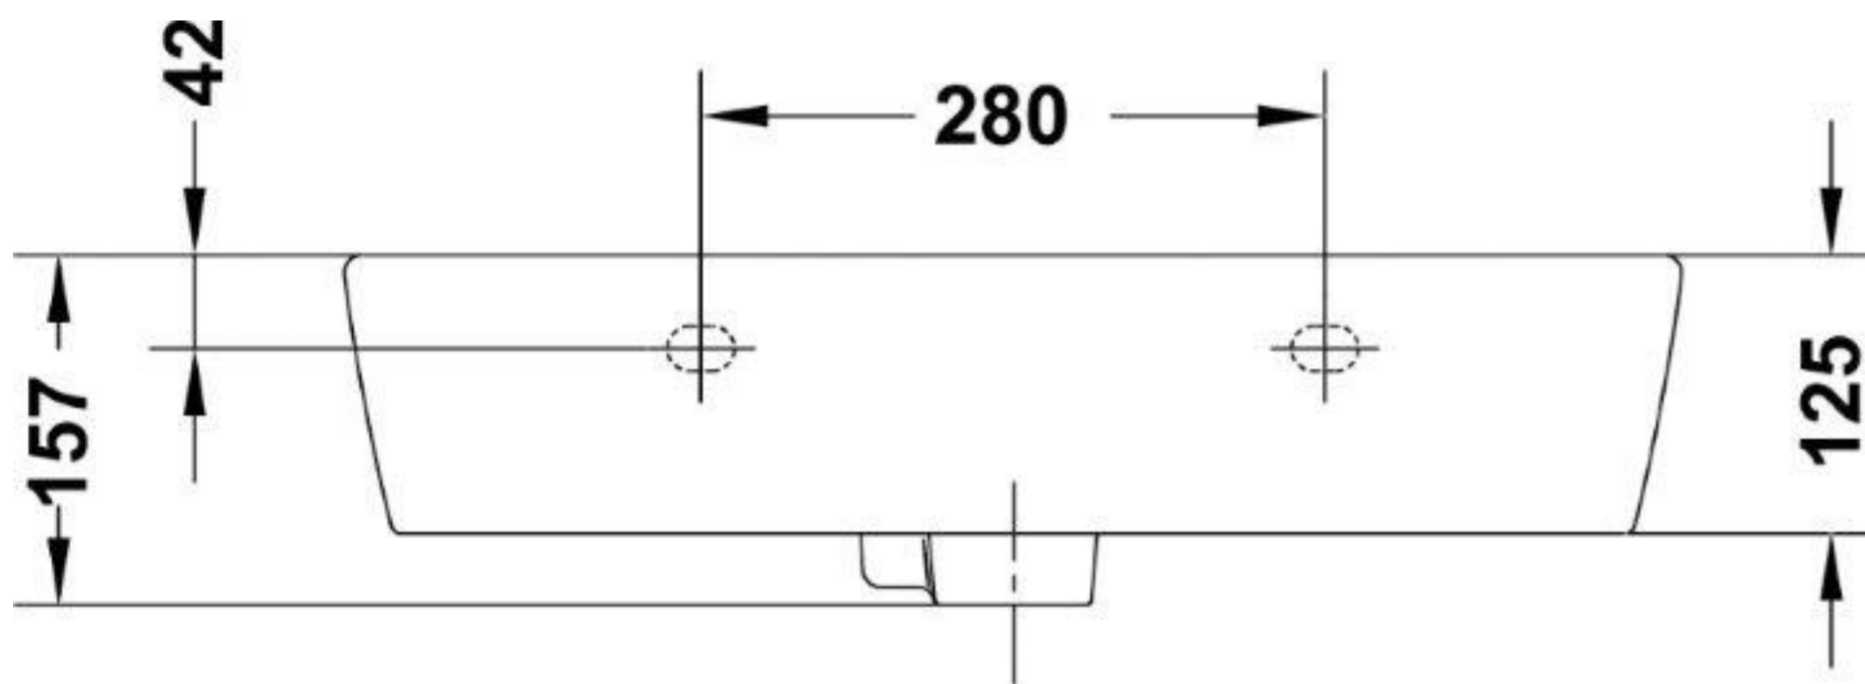

TECHNICAL DRAWING