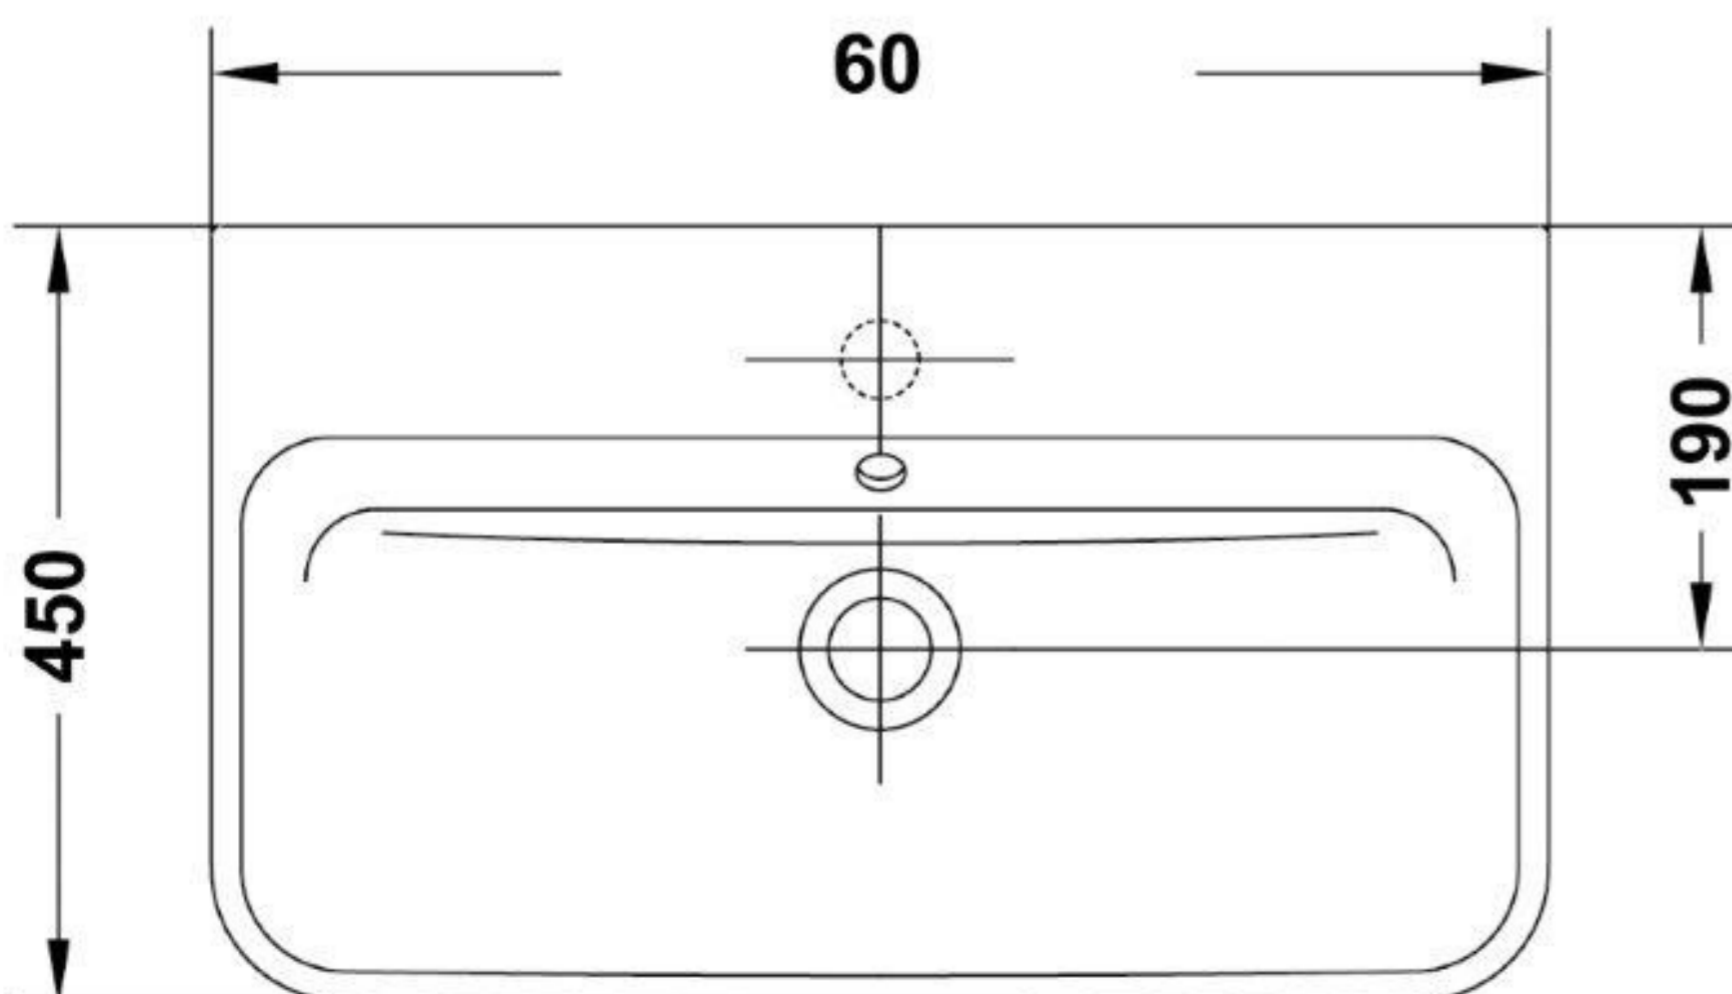

PROJECT 60 X 45CM WASHBASIN

PRODUCT INFORMATION

Finish:

Gloss White

Product Code: 60116

TECHNICAL DRAWING

Saneux reserves the right to alter the specifications and product range without prior notice. Dimensions are given as a guide only. Dimensions should not be used for surrounding furniture, fixtures and fittings until the product is on site.

<https://saneux.com/products/project-60-x-45cm-washbasin>