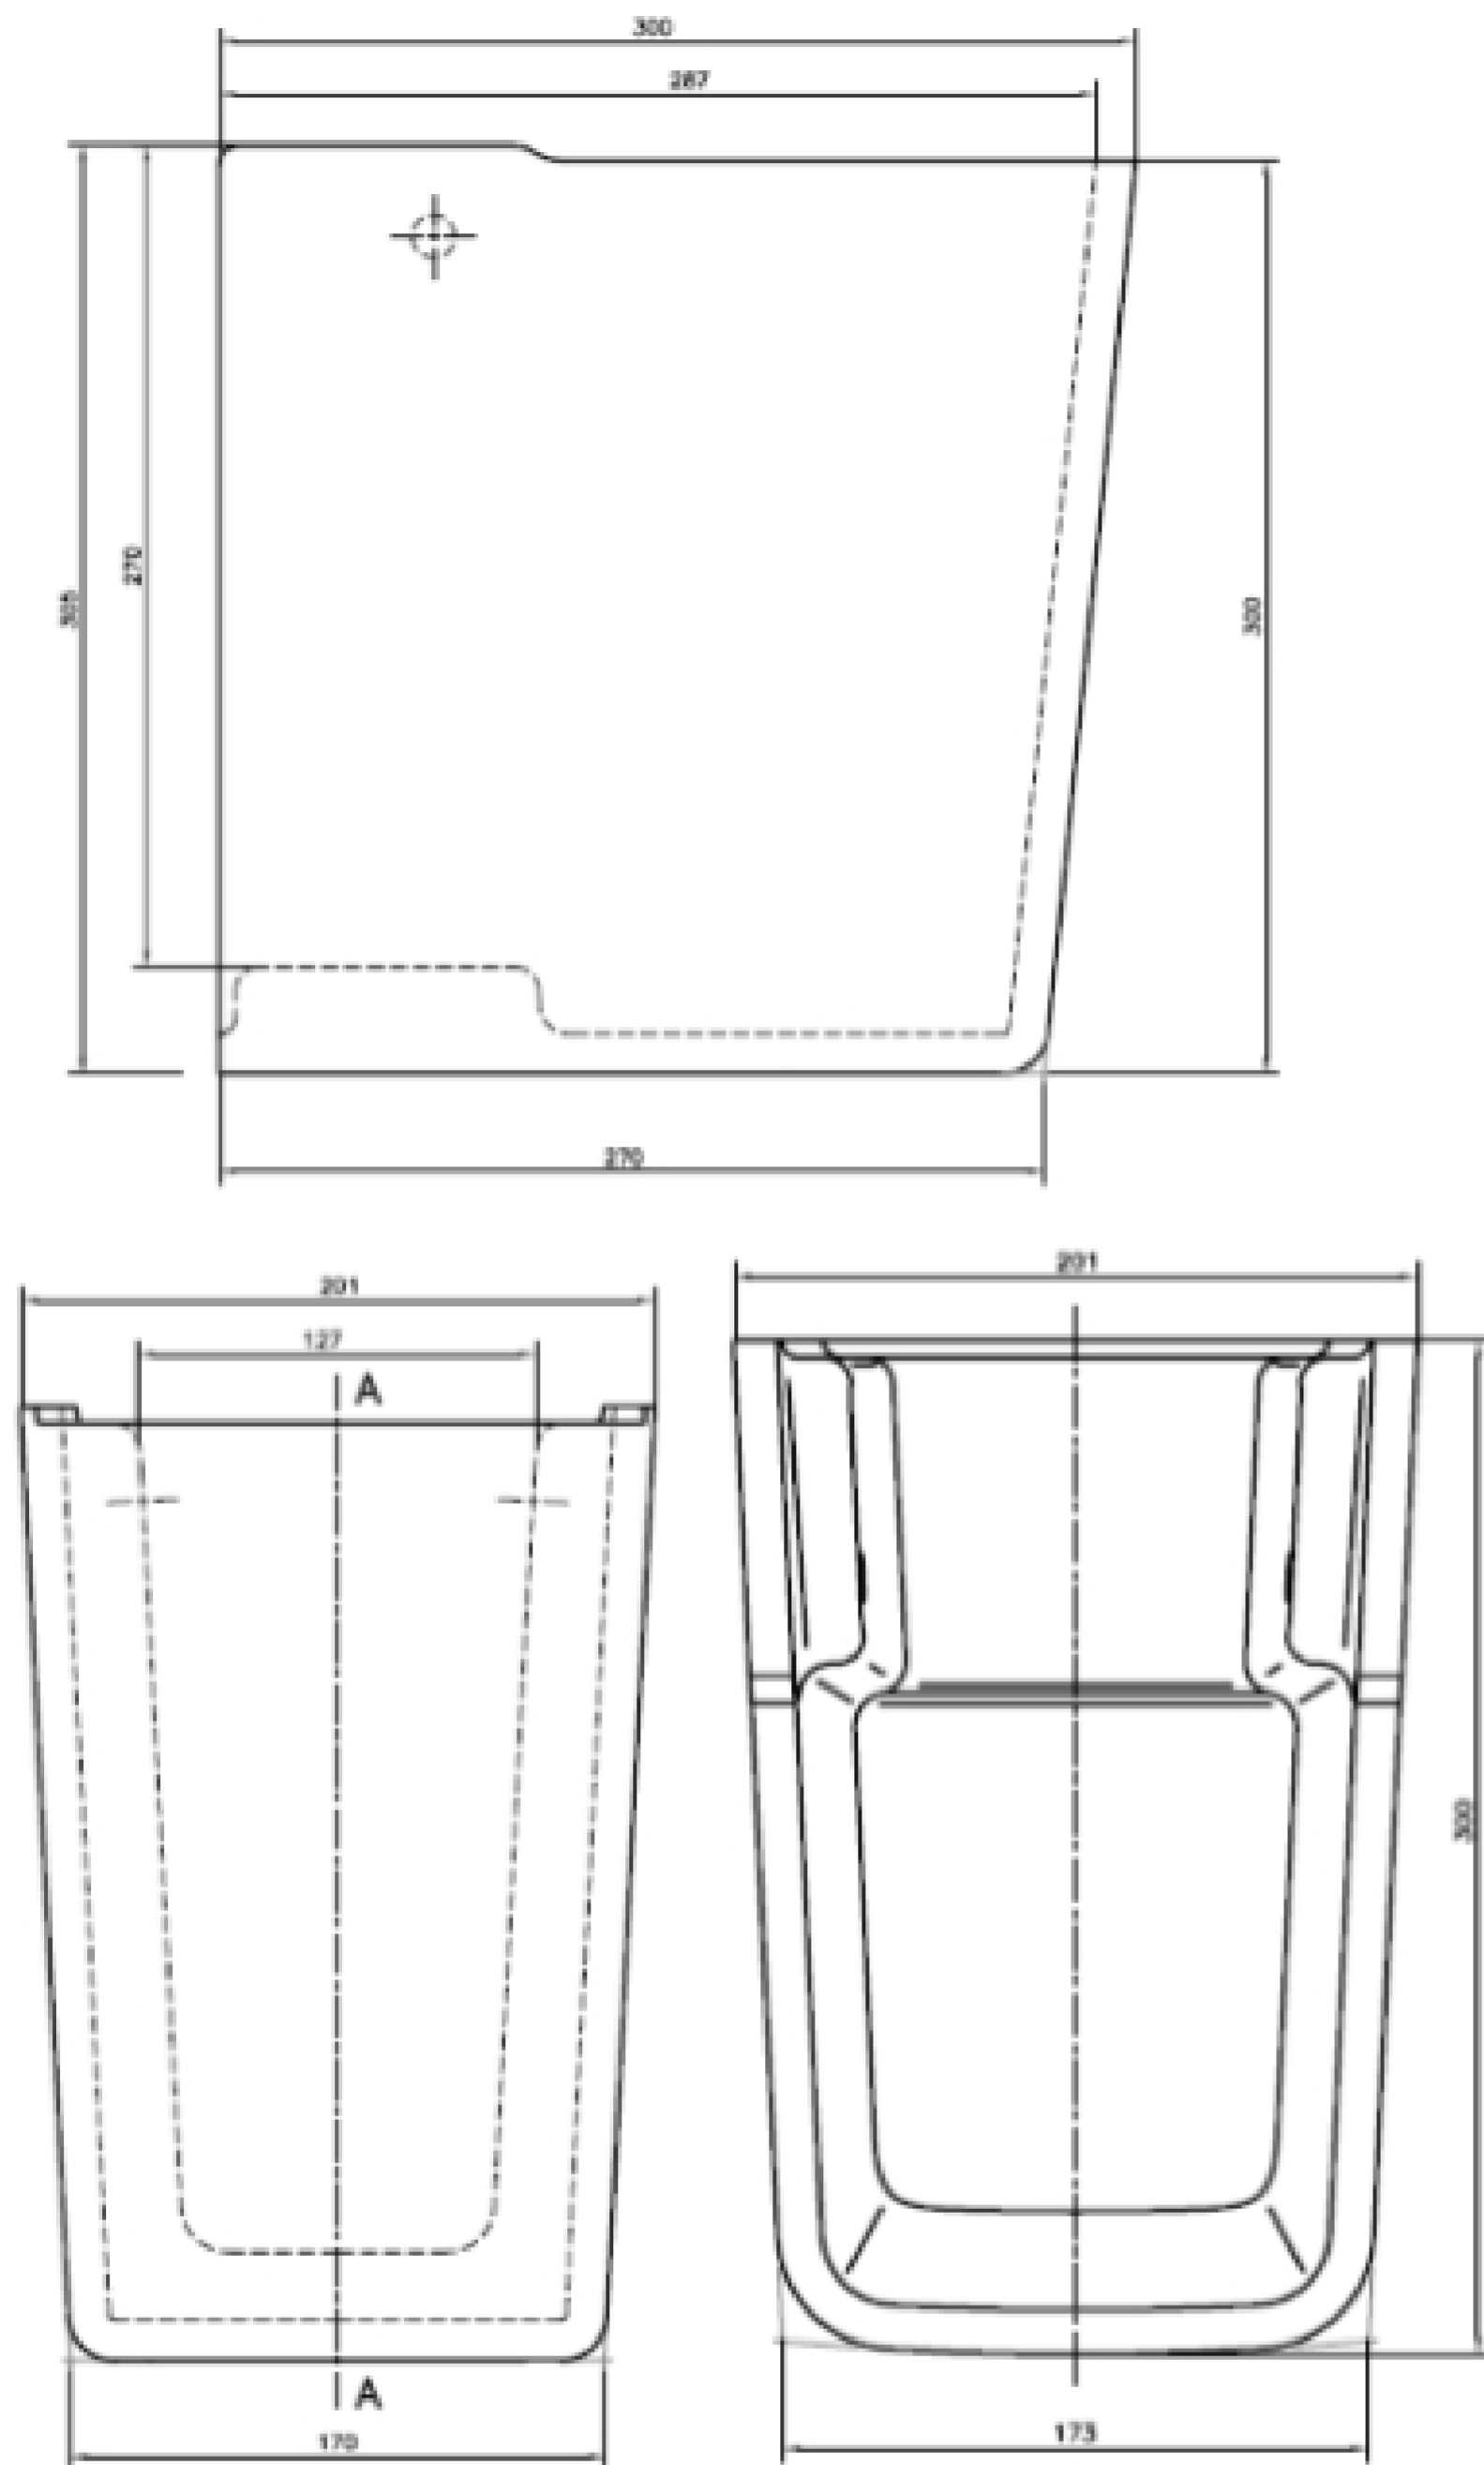

## PROJECT SEMI-PEDESTAL (FOR 60115/6/7)

---

### PRODUCT INFORMATION

**Finish:**

Gloss White

**Product Code:** 60114

---

# TECHNICAL DRAWING

Saneux reserves the right to alter the specifications and product range without prior notice. Dimensions are given as a guide only. Dimensions should not be used for surrounding furniture, fixtures and fittings until the product is on site.