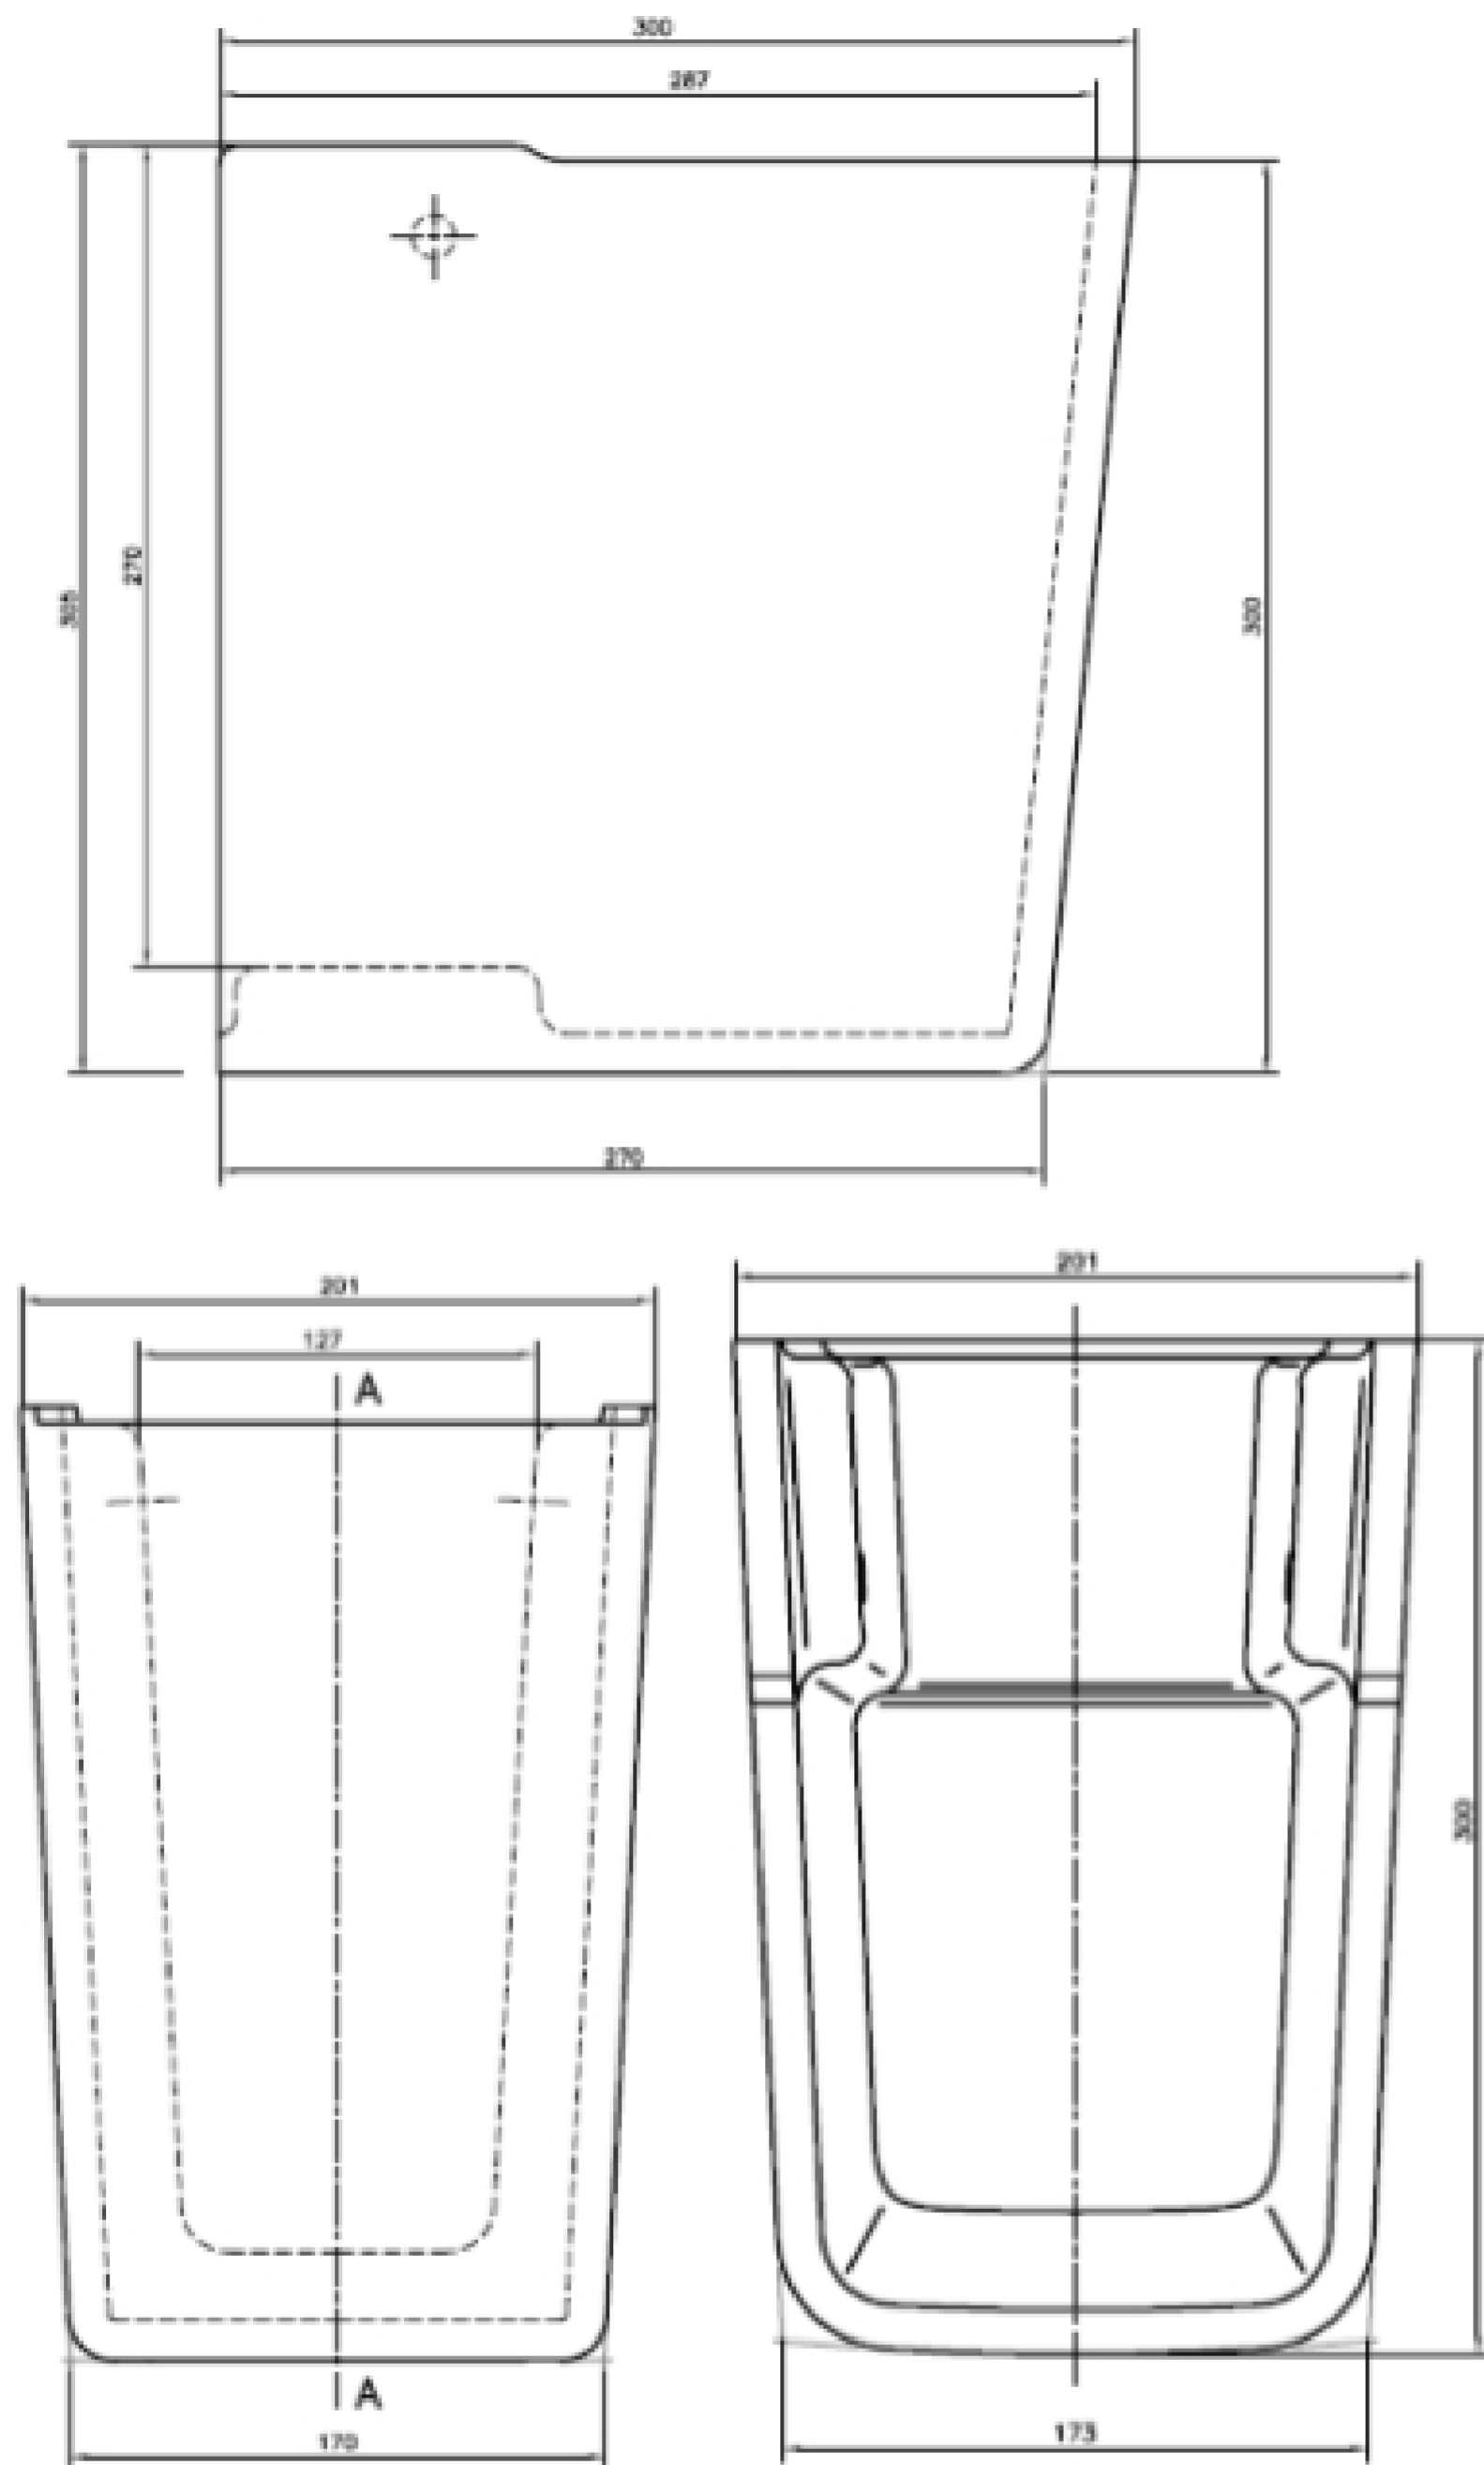

## PROJECT SEMI-PEDESTAL (FOR 60115/6/7)

---

### PRODUCT INFORMATION

**Finish:** Gloss White

**Product Code:** 60114

---

# TECHNICAL DRAWING

Saneux reserves the right to alter the specifications and product range without prior notice. Dimensions are given as a guide only. Dimensions should not be used for surrounding furniture, fixtures and fittings until the product is on site.