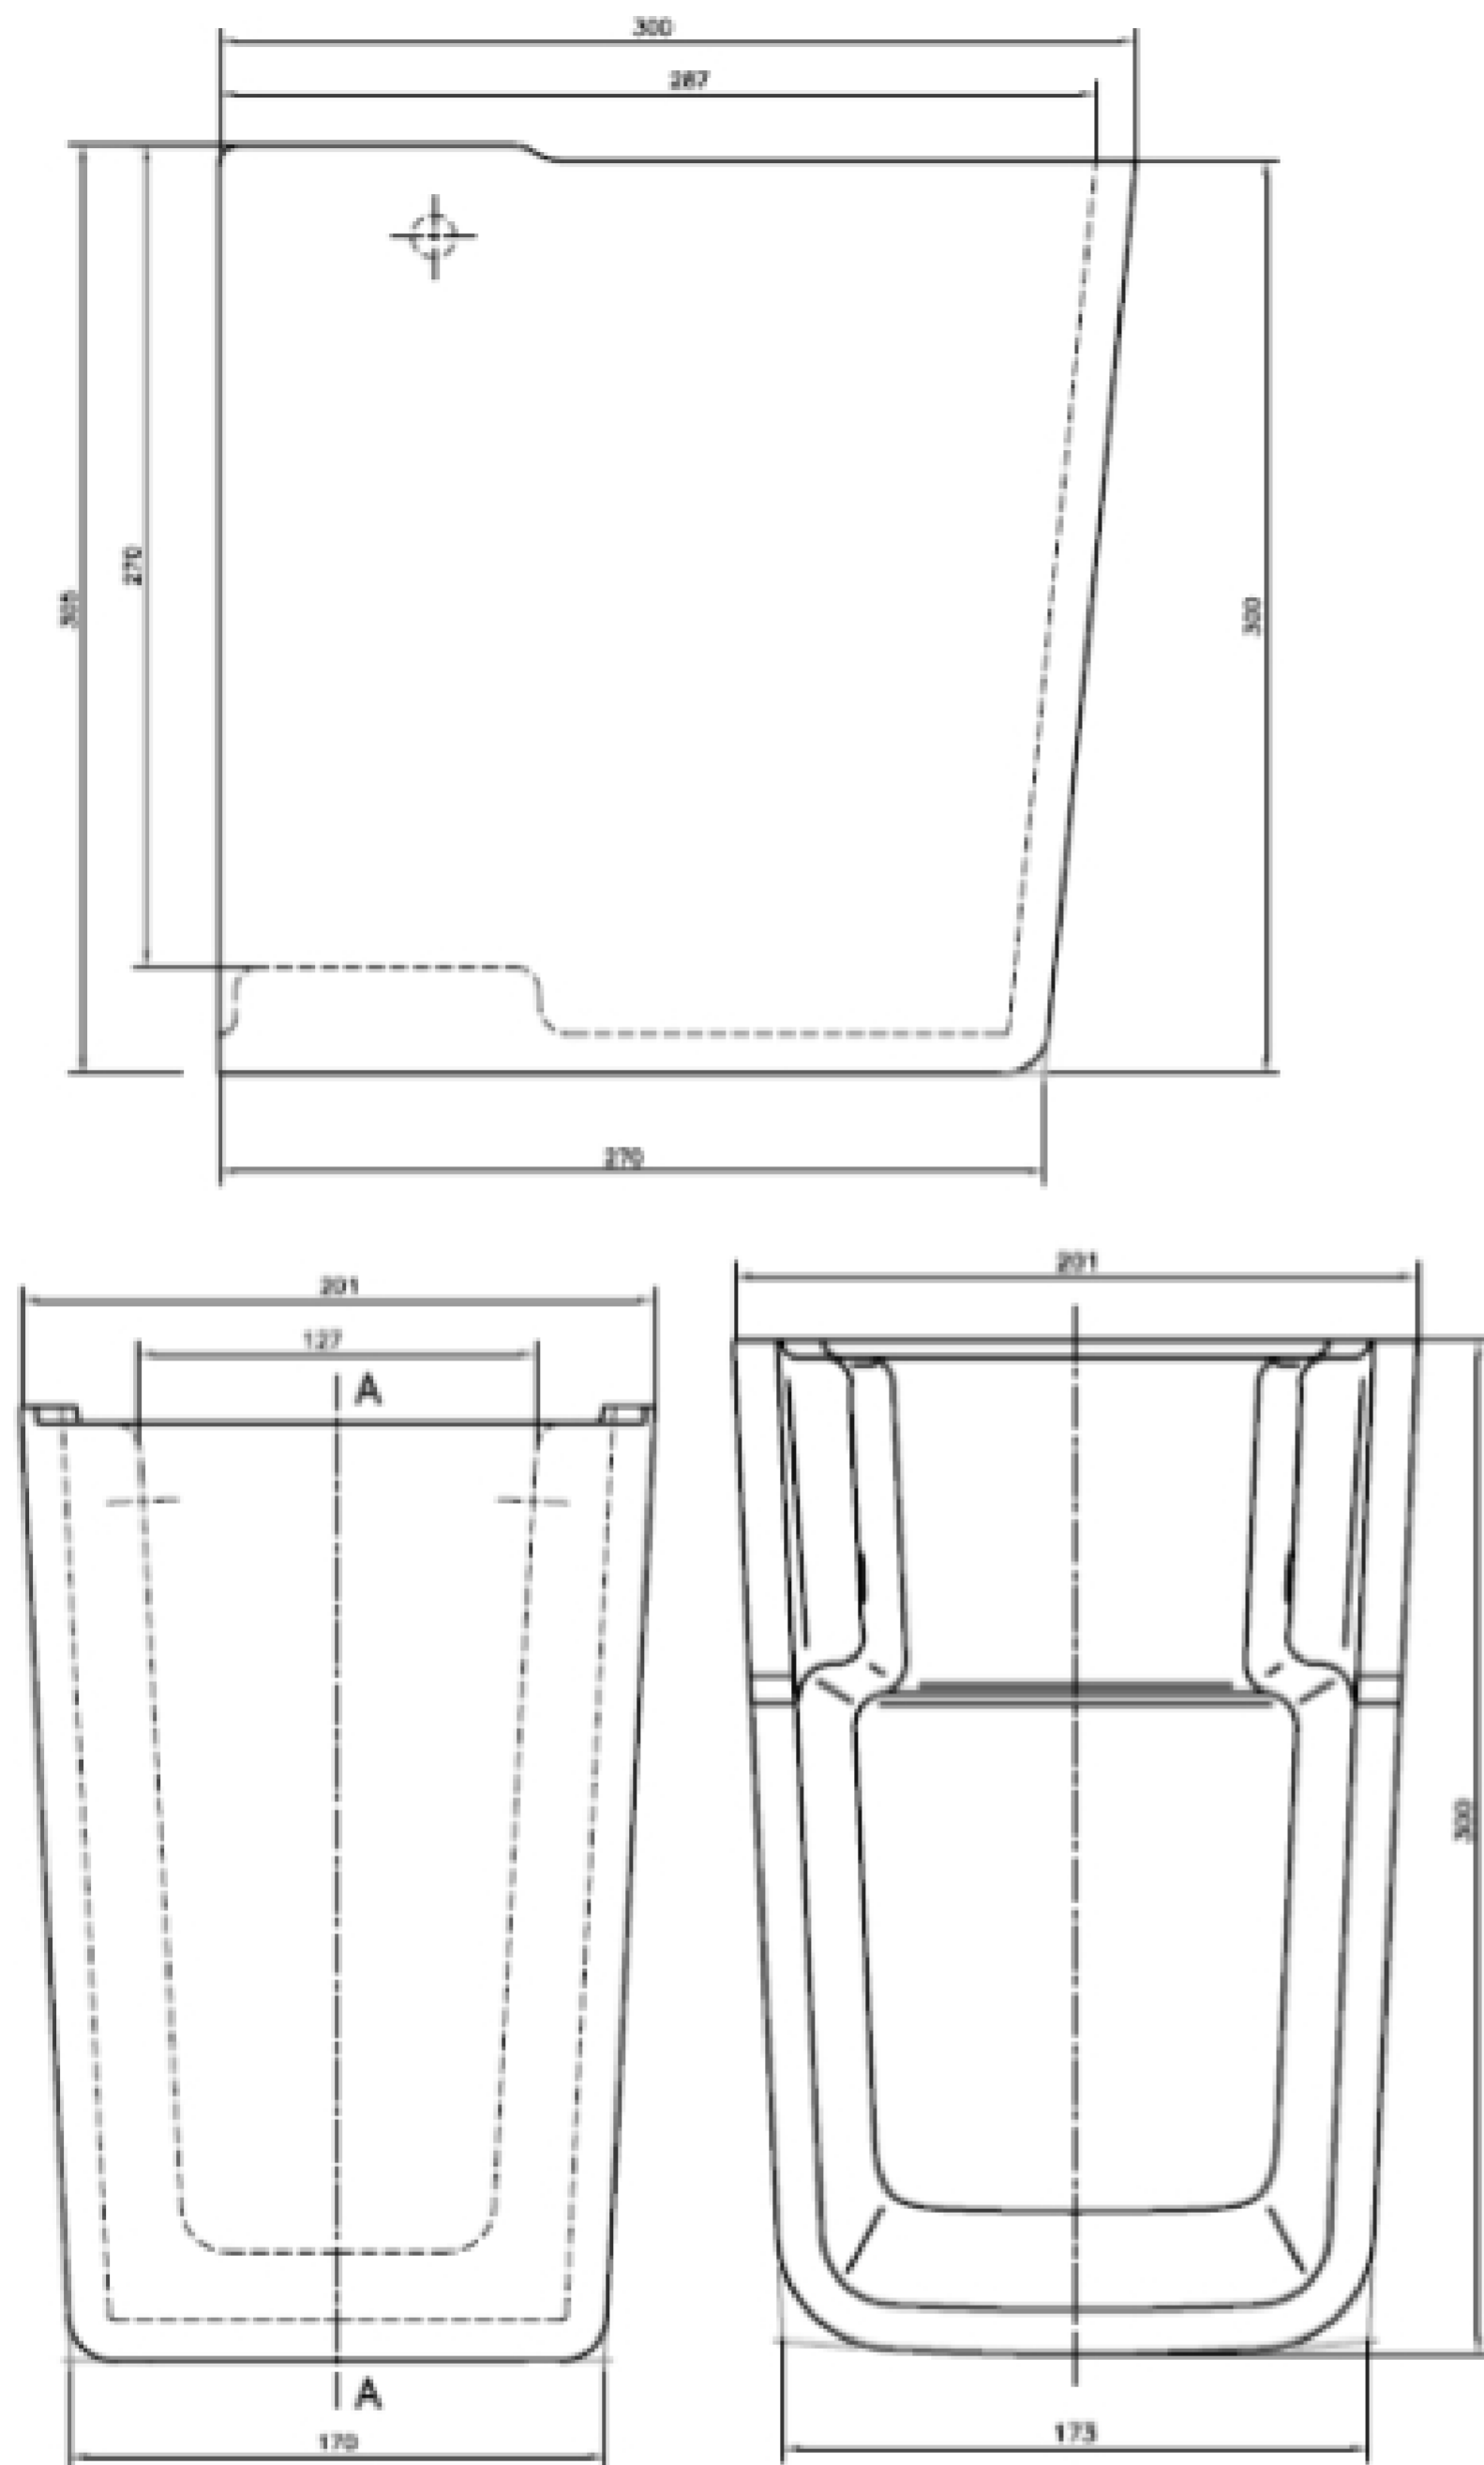

PROJECT SEMI-PEDESTAL (FOR 60115/6/7)

PRODUCT INFORMATION

Finish: Gloss White

Product Code: 60114

TECHNICAL DRAWING

Saneux reserves the right to alter the specifications and product range without prior notice. Dimensions are given as a guide only. Dimensions should not be used for surrounding furniture, fixtures and fittings until the product is on site.