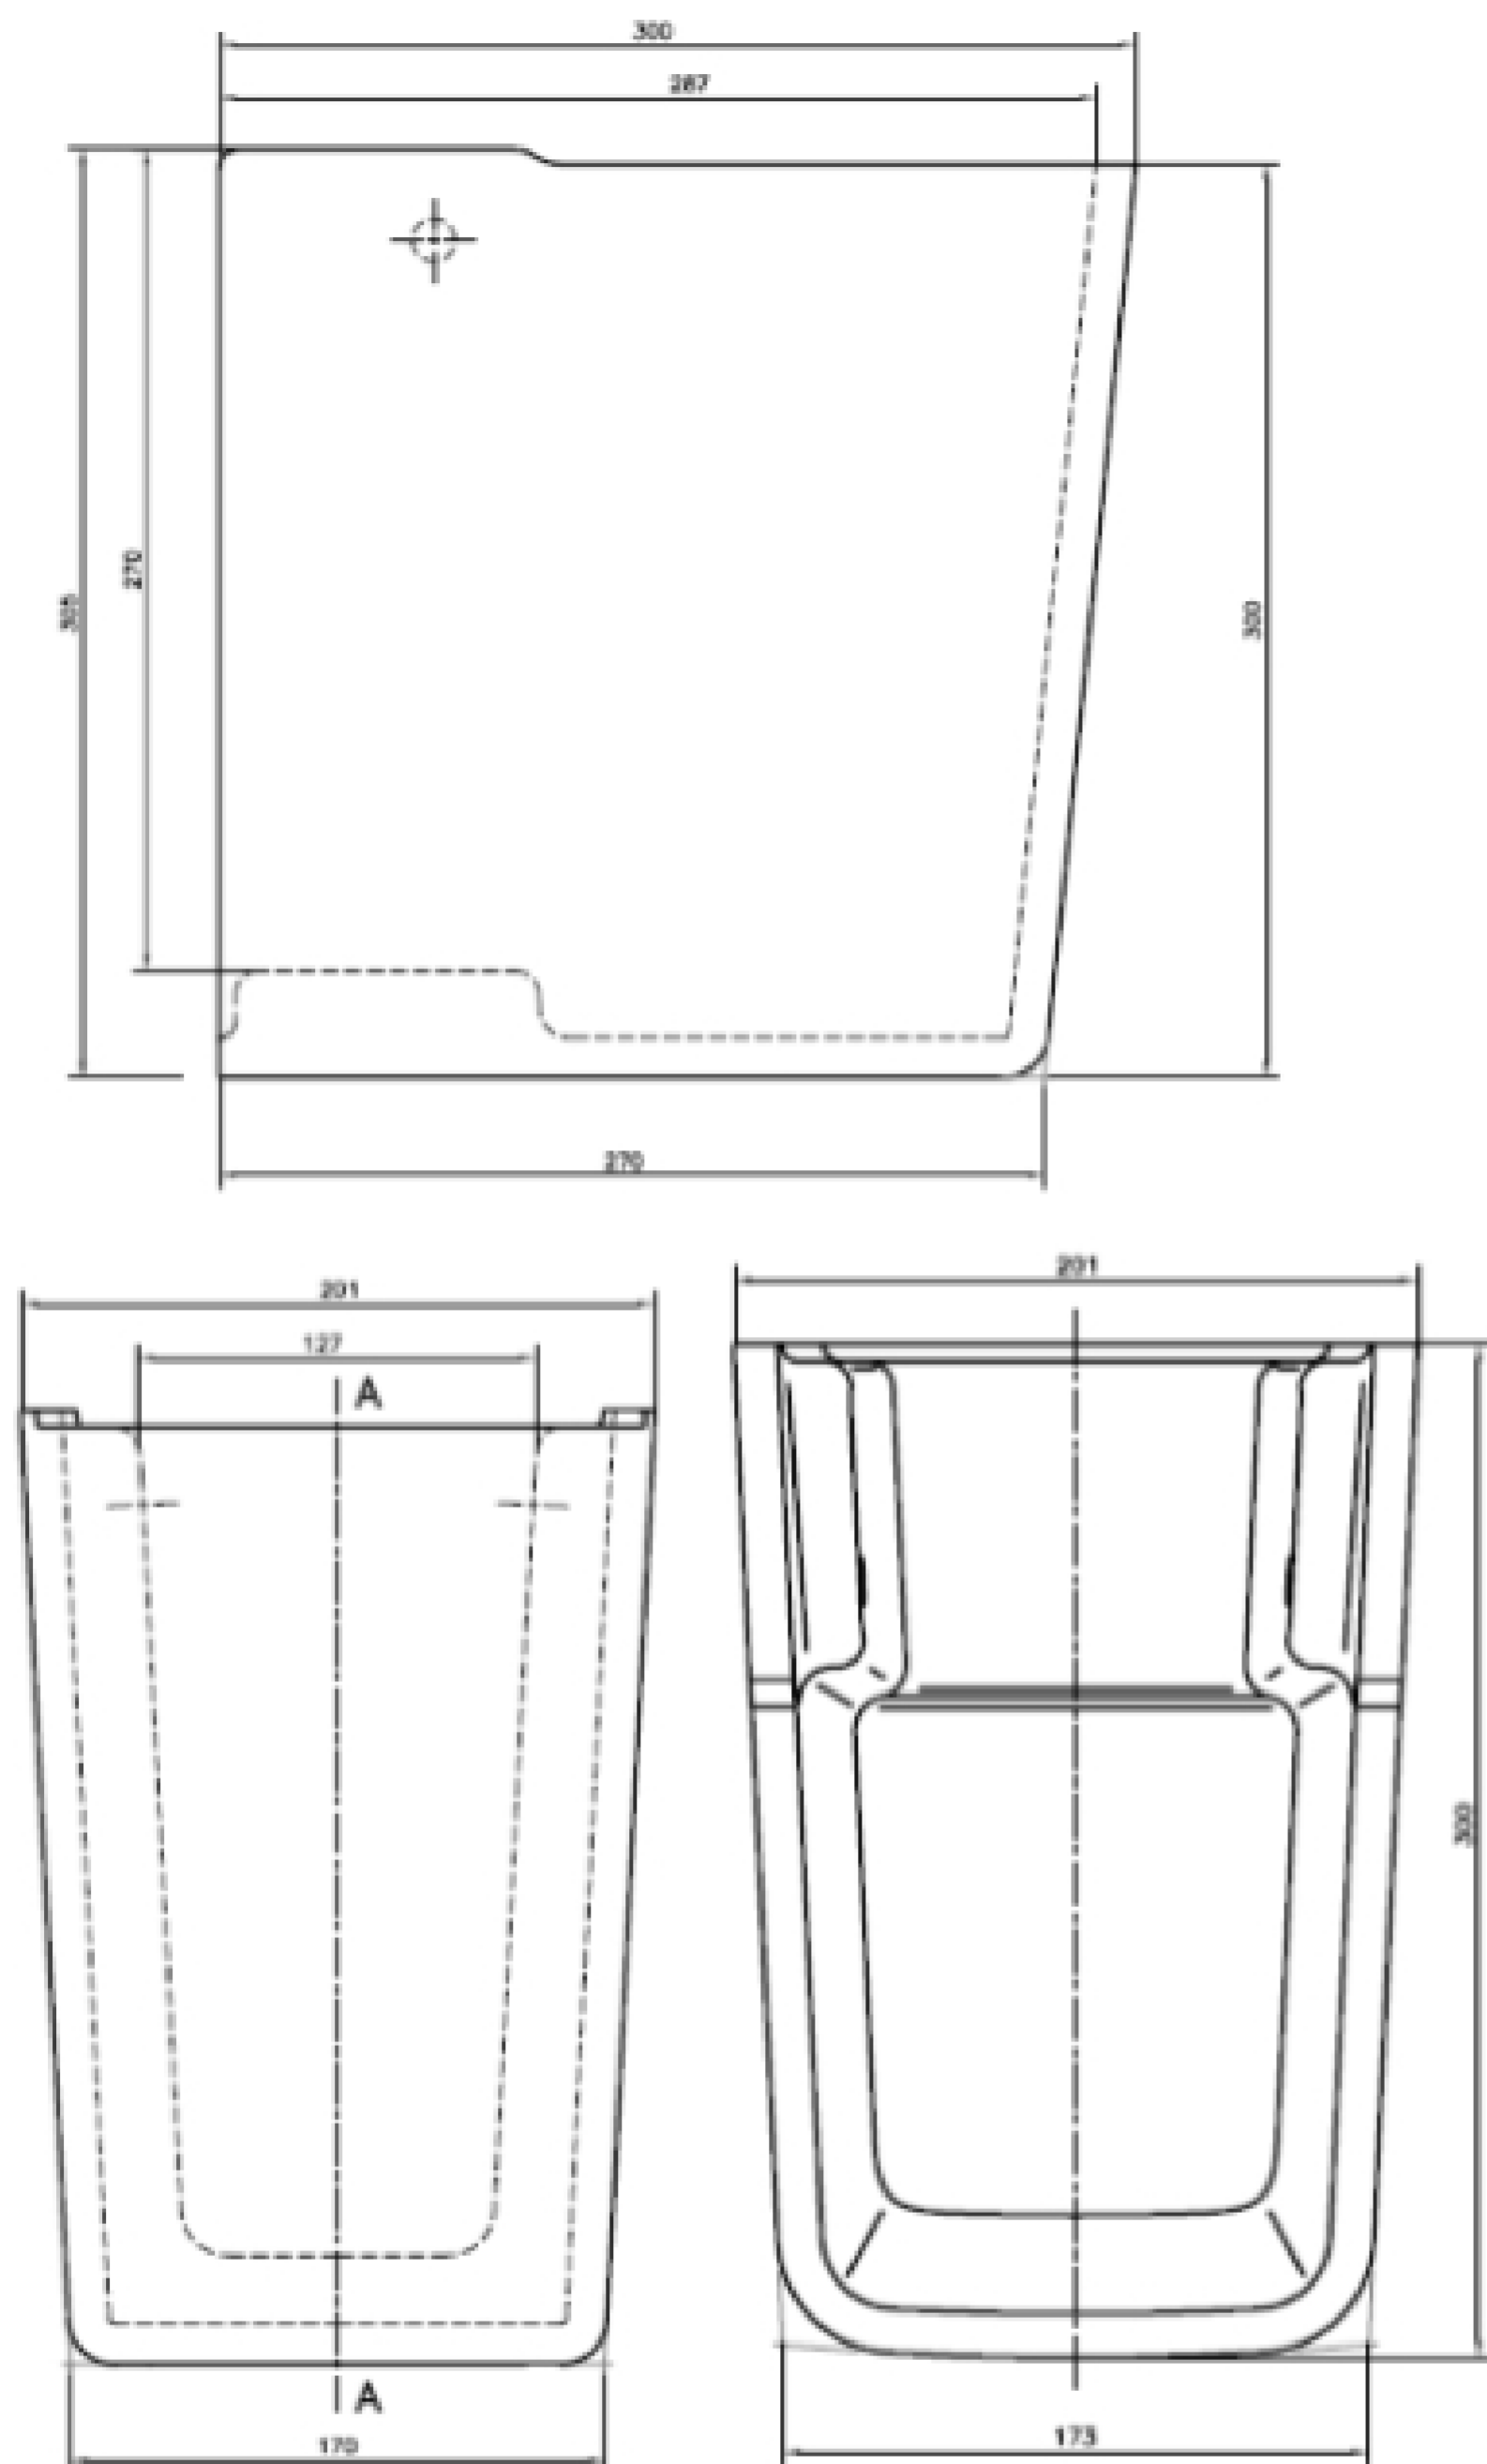

PROJECT SEMI-PEDESTAL (FOR 60115/6/7)

PRODUCT INFORMATION

Finish: Gloss White

Product Code: 60114

TECHNICAL DRAWING

Saneux reserves the right to alter the specifications and product range without prior notice. Dimensions are given as a guide only. Dimensions should not be used for surrounding furniture, fixtures and fittings until the product is on site.

<https://saneux.com/products/project-semi-pedestal-for-6011567>