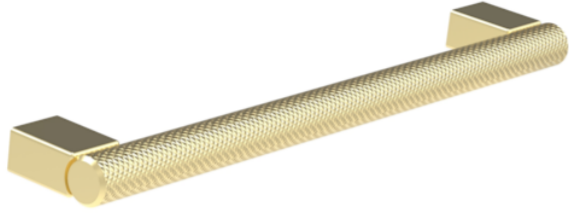

MADRID 160MM KNURLED HANDLE - STAINLESS STEEL BRUSHED BRASS

Product Code: HDL28.BB

PRODUCT INFORMATION

Finish:	Brushed Brass
Height:	12mm
Width:	186mm
Depth:	30mm
Material	Stainless Steel
Weight	0.09kg
Fixing Centre Distance (mm)	160mm
Range Pairing	Austen, Frontier, Hyde, Kingsbury
Guarantee	2 years

DESCRIPTION

Many of our units allow you to choose a handle and we have various style options you can go for.

This Madrid handle in stainless steel brushed brass is a stunning piece of brassware that is known for its knurled finish, and it's a great option if you want a handle that will instantly change the appearance of your unit.