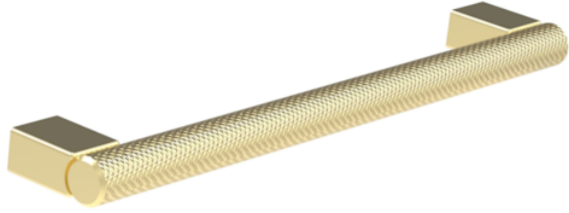

# MADRID 160MM KNURLED HANDLE - STAINLESS STEEL BRUSHED BRASS

**Product Code:** HDL28.BB

## PRODUCT INFORMATION

<b>Finish:</b>	Brushed Brass
<b>Height:</b>	12mm
<b>Width:</b>	186mm
<b>Depth:</b>	30mm
<b>Material</b>	Stainless Steel
<b>Weight</b>	0.09kg
<b>Fixing Centre Distance (mm)</b>	160mm
<b>Range Pairing</b>	Austen, Frontier, Hyde, Kingsbury
<b>Guarantee</b>	2 years

## DESCRIPTION

Many of our units allow you to choose a handle and we have various style options you can go for.

This Madrid handle in stainless steel brushed brass is a stunning piece of brassware that is known for its knurled finish, and it's a great option if you want a handle that will instantly change the appearance of your unit.

This handle works best with door units.