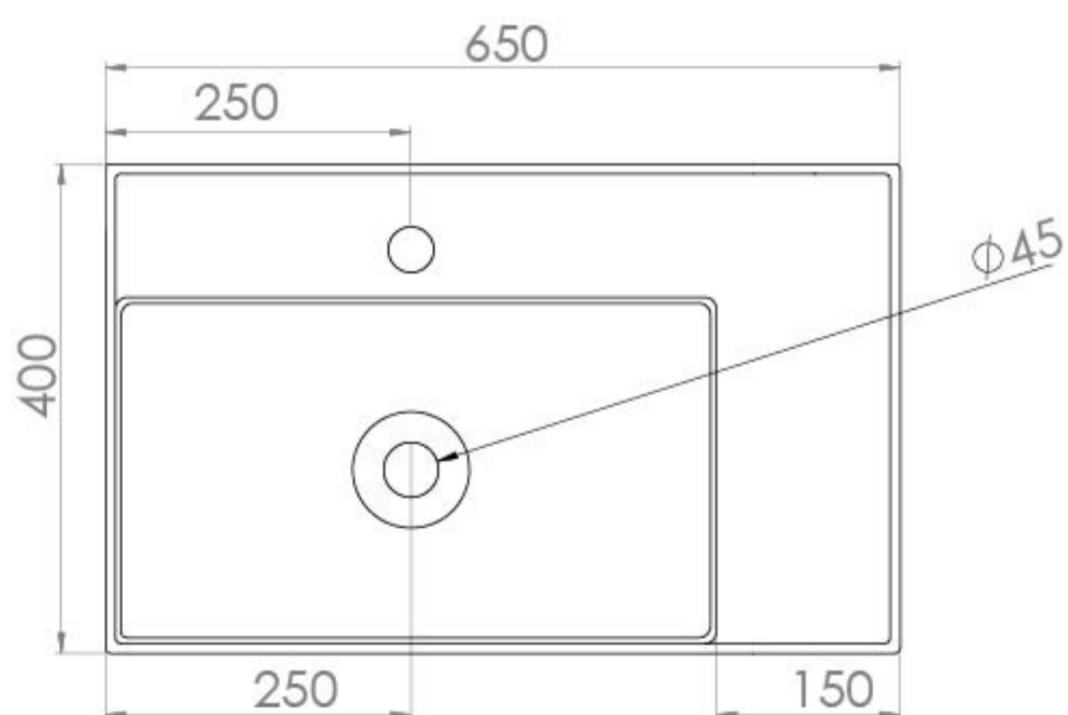

TECHNICAL DRAWING

Saneux reserves the right to alter the specifications and product range without prior notice. Dimensions are given as a guide only. Dimensions should not be used for surrounding furniture, fixtures and fittings until the product is on site.