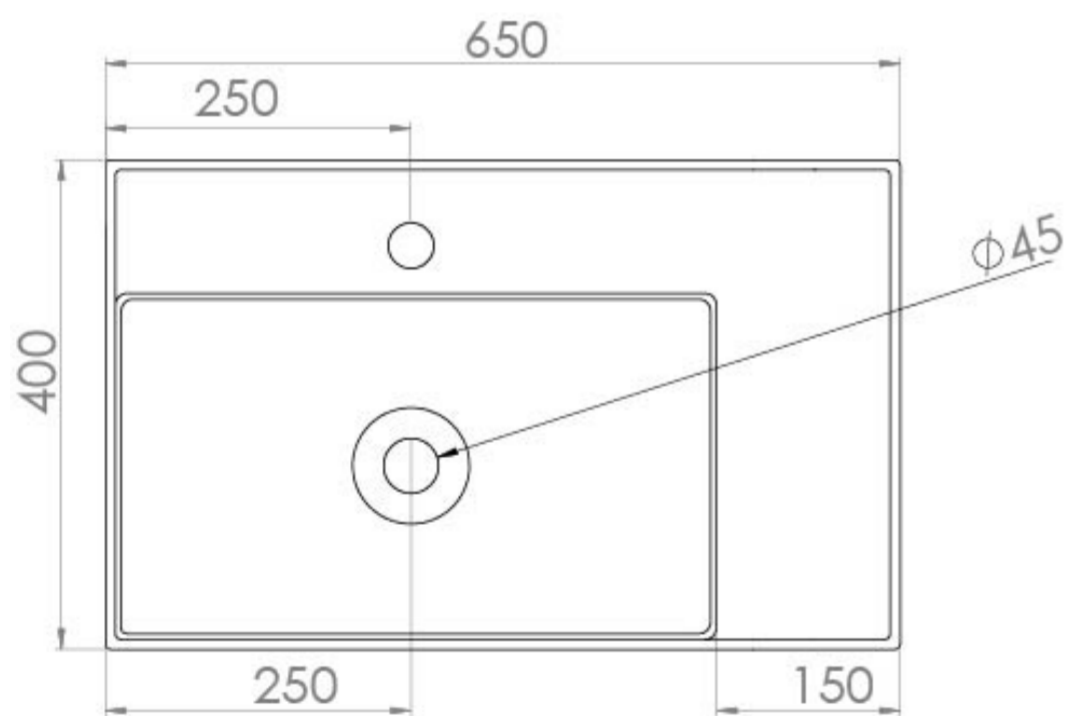

ICON 65X40CM COUNTERTOP WASHBASIN 1TH - MATTE WHITE

PRODUCT INFORMATION

Finish:	Matte White
Height:	120mm
Width:	650mm
Depth:	400mm
Material	Ceramic

Product Code: 83111.MW

DESCRIPTION

Our ICON range has expanded to give you the choice of 10 brand new colours. This thin profile, matte white basin will be the perfect statement piece in any bathroom. *Please note that the coloured ICON basins have a 6-8 week lead time

TECHNICAL DRAWING

Saneux reserves the right to alter the specifications and product range without prior notice. Dimensions are given as a guide only. Dimensions should not be used for surrounding furniture, fixtures and fittings until the product is on site.