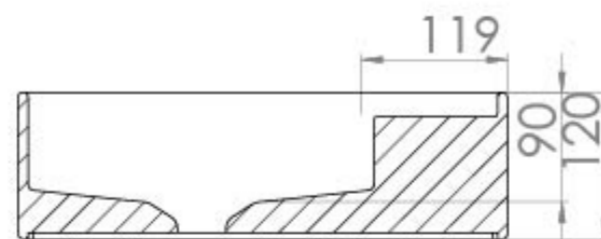

TECHNICAL DRAWING

Saneux reserves the right to alter the specifications and product range without prior notice. Dimensions are given as a guide only. Dimensions should not be used for surrounding furniture, fixtures and fittings until the product is on site.