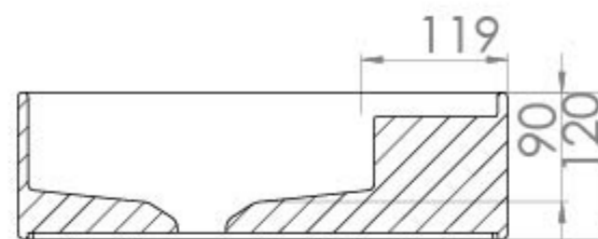

TECHNICAL DRAWING

Saneux reserves the right to alter the specifications and product range without prior notice. Dimensions are given as a guide only. Dimensions should not be used for surrounding furniture, fixtures and fittings until the product is on site.