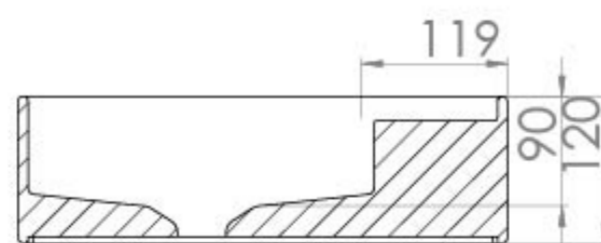

TECHNICAL DRAWING

Saneux reserves the right to alter the specifications and product range without prior notice. Dimensions are given as a guide only. Dimensions should not be used for surrounding furniture, fixtures and fittings until the product is on site.