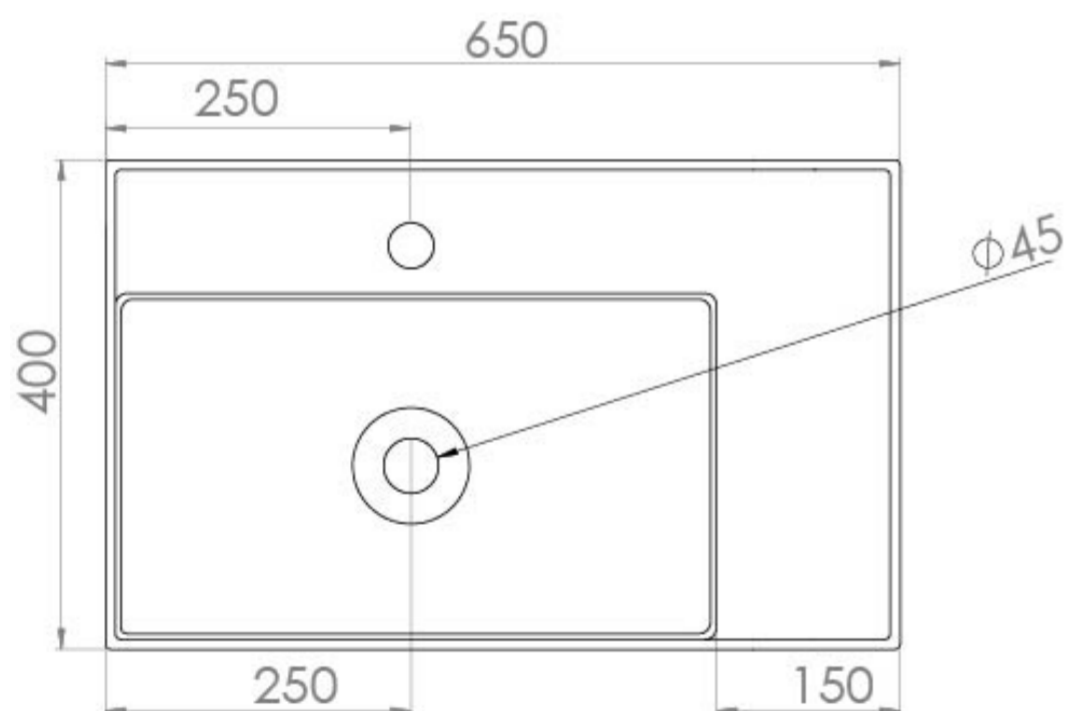

ICON 65X40CM COUNTERTOP WASHBASIN 1TH - MATTE WHITE

PRODUCT INFORMATION

Finish:	Matte White
Height:	120mm
Width:	650mm
Depth:	400mm
Material	Ceramic

Product Code: 83111.MW

DESCRIPTION

Our ICON range has expanded to give you the choice of 10 brand new colours. This thin profile, matte white basin will be the perfect statement piece in any bathroom. *Please note that the coloured ICON basins have a 6-8 week lead time

TECHNICAL DRAWING

Saneux reserves the right to alter the specifications and product range without prior notice. Dimensions are given as a guide only. Dimensions should not be used for surrounding furniture, fixtures and fittings until the product is on site.