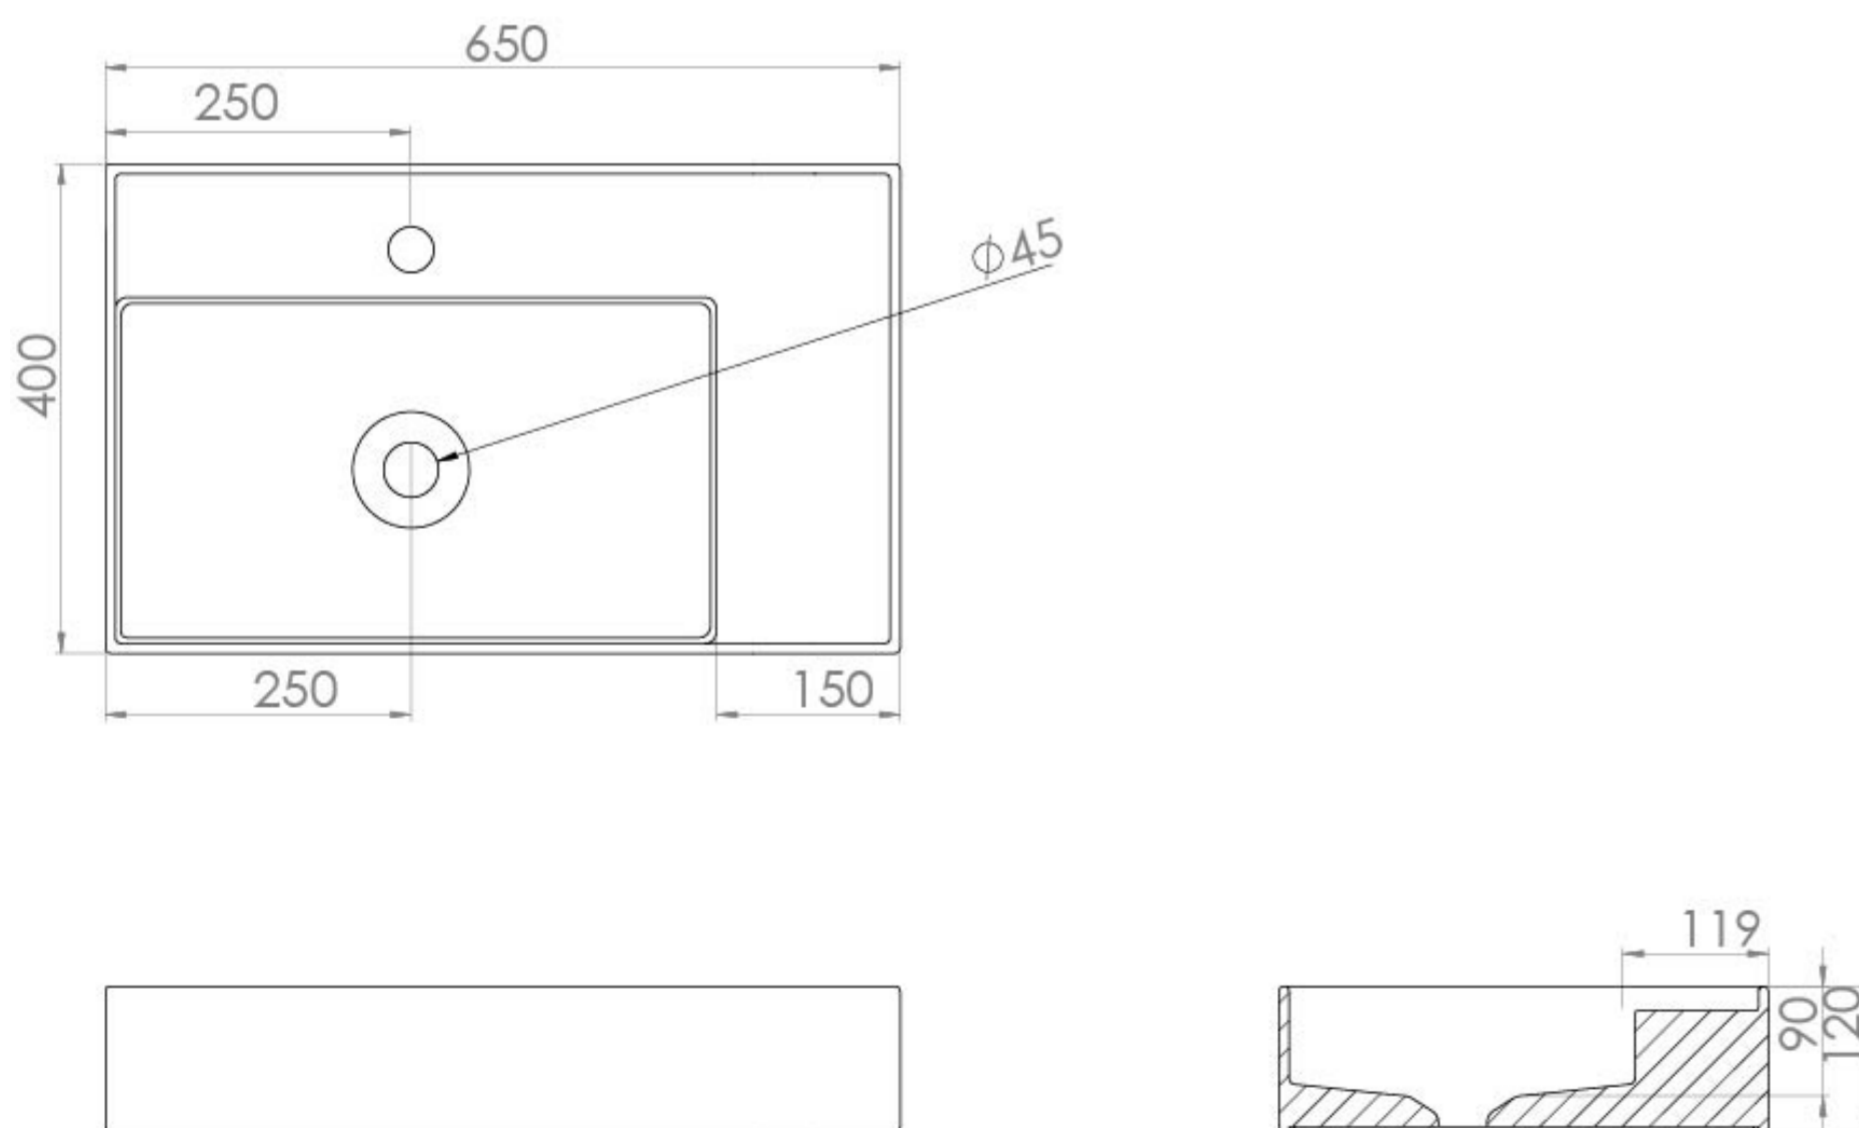

ICON 65X40CM COUNTERTOP WASHBASIN 1TH - MATTE WHITE

PRODUCT INFORMATION

Finish:	Matte White
Height:	120mm
Width:	650mm
Depth:	400mm
Material	Ceramic

Product Code: 83111.MW

DESCRIPTION

Our ICON range has expanded to give you the choice of 10 brand new colours. This thin profile, matte white basin will be the perfect statement piece in any bathroom. *Please note that the coloured ICON basins have a 6-8 week lead time

TECHNICAL DRAWING

Saneux reserves the right to alter the specifications and product range without prior notice. Dimensions are given as a guide only. Dimensions should not be used for surrounding furniture, fixtures and fittings until the product is on site.