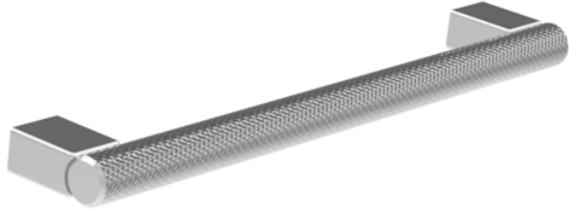

MADRID 160MM KNURLED HANDLE - STAINLESS STEEL

Product Code: HDL28

PRODUCT INFORMATION

Finish:	Chrome
Height:	12mm
Width:	186mm
Depth:	30mm
Material	Stainless Steel
Weight	0.09kg
Fixing Centre Distance (mm)	160mm
Range Pairing	Austen, Frontier, Hyde, Kingsbury
Guarantee	2 years

DESCRIPTION

Many of our units allow you to choose a handle and we have various style options you can go for.

This Madrid handle in stainless steel is a stunning piece of brassware that is known for its knurled finish, and it's a great option if you want a handle that will instantly change the appearance of your unit.