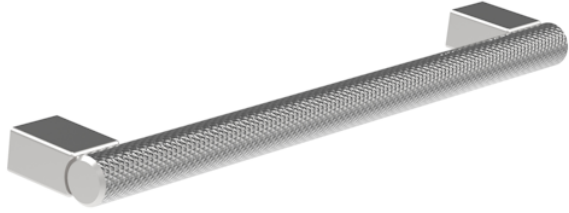

MADRID 160MM KNURLED HANDLE - STAINLESS STEEL

Product Code: HDL28

PRODUCT INFORMATION

Finish:	Chrome
Height:	12mm
Width:	186mm
Depth:	30mm
Material	Stainless Steel
Weight	0.09kg
Fixing Centre Distance (mm)	160mm
Range Pairing	Austen, Frontier, Hyde, Kingsbury
Guarantee	2 years

DESCRIPTION

Many of our units allow you to choose a handle and we have various style options you can go for.

This Madrid handle in stainless steel is a stunning piece of brassware that is known for its knurled finish, and it's a great option if you want a handle that will instantly change the appearance of your unit.