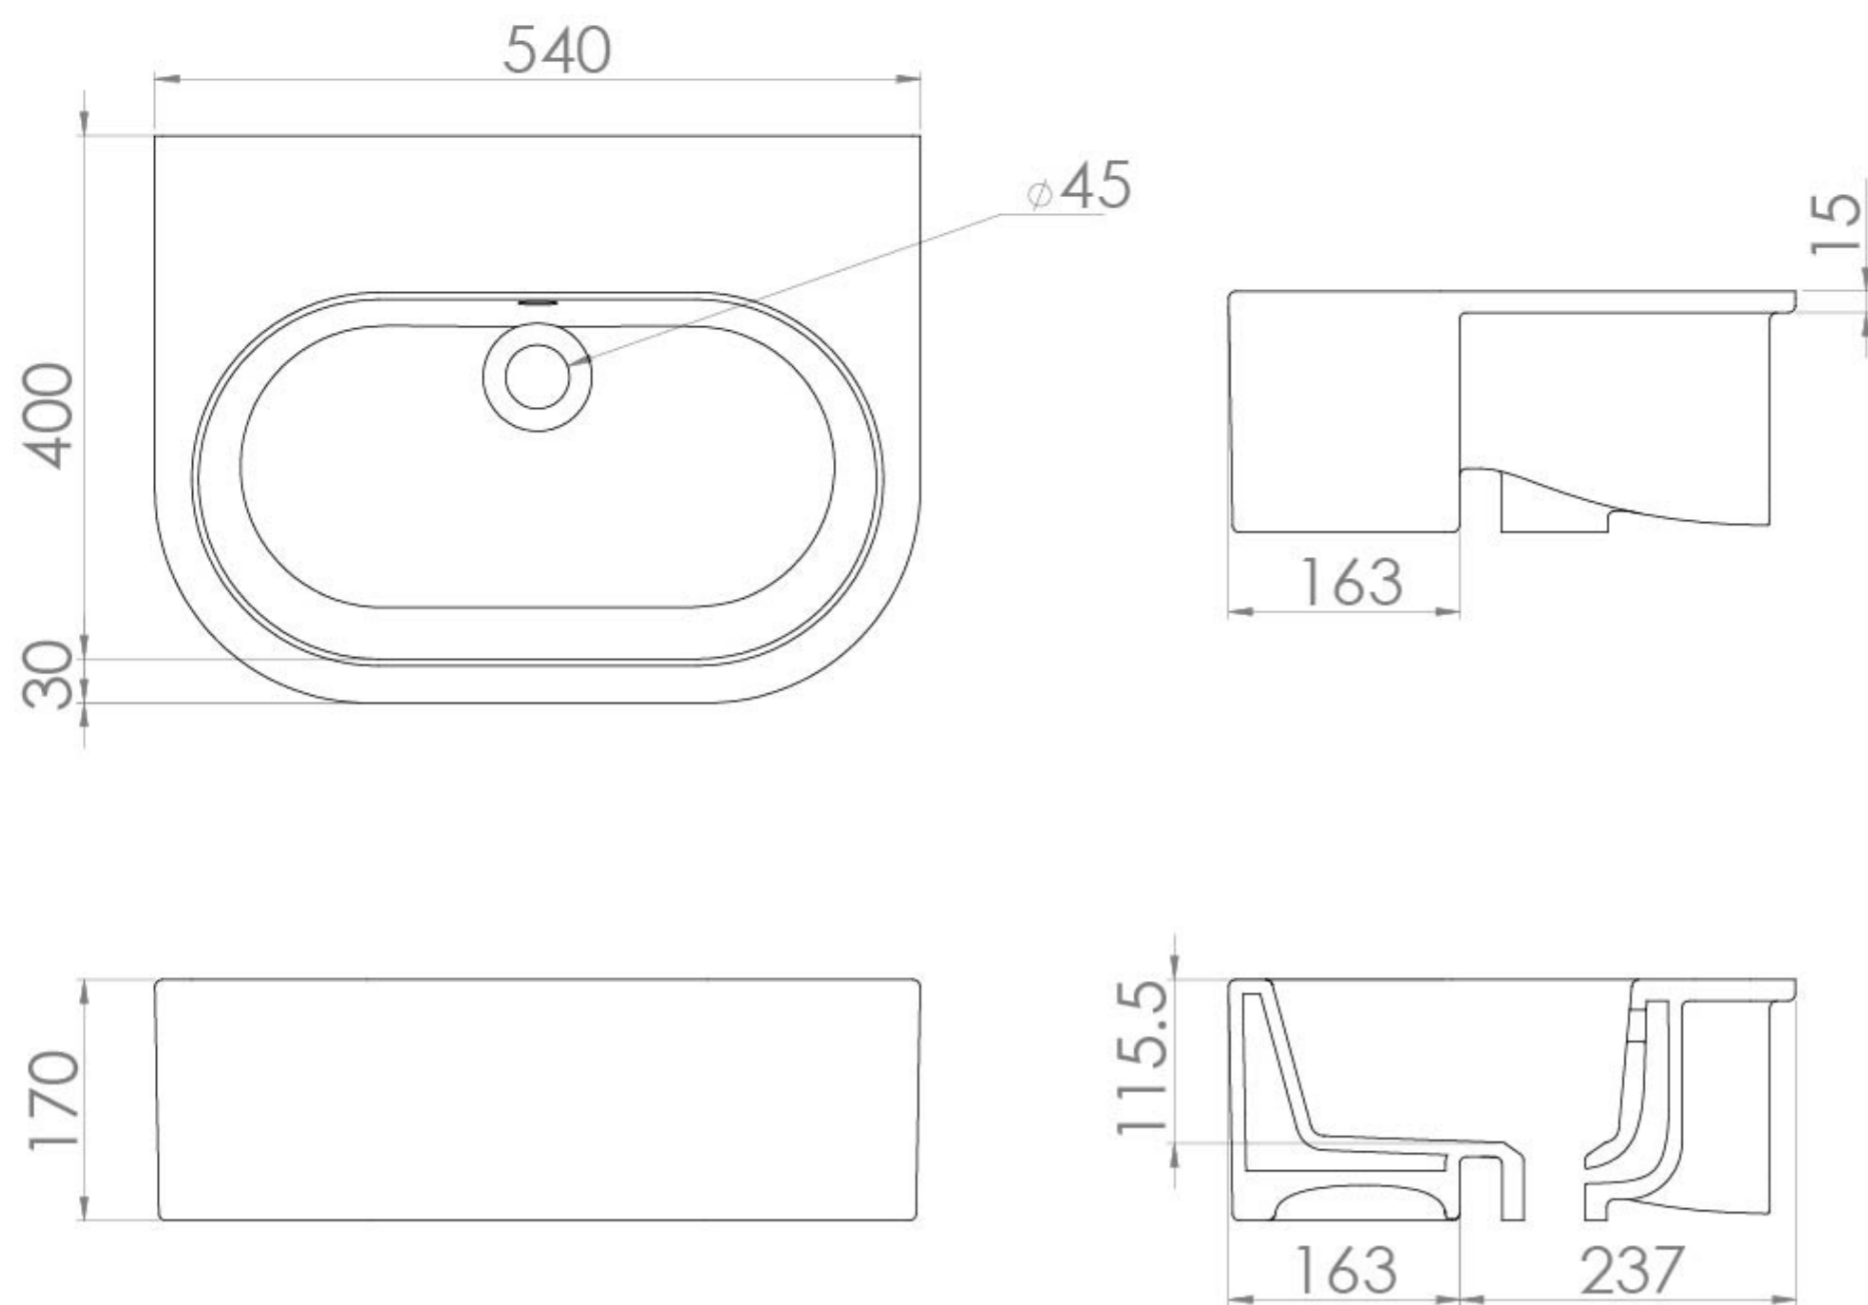

## UNI 54X40CM SEMI-RECESSED WASHBASIN OTH

## PRODUCT INFORMATION

<b>Finish:</b>	Gloss White
<b>Height:</b>	170mm
<b>Width:</b>	540mm
<b>Depth:</b>	400mm
<b>Material</b>	Ceramic
<b>Overflow(s)</b>	Yes
<b>Overflow Position</b>	Centre
<b>Overflow Diameter</b>	25mm
<b>Tap Holes</b>	0 Tap Hole
<b>Extra Tap Hole Options</b>	1 tap hole
<b>Cutting Template Included</b>	Yes
<b>Recommended Waste Required</b>	Slotted waste
<b>Furniture Required For Installation?</b>	Yes
<b>Guarantee</b>	Lifetime

## DESCRIPTION

UNI semi-recessed washbasin 54 x 40cm with 0 Tap Hole. A stylish, semi-recessed, compact basin available with a 1 centered or No Tap Hole configuration.

Dimensions – 540 mm (w) x 400 mm (d) x 170 mm (h)

# TECHNICAL DRAWING

Image not found or type unknown

Saneux reserves the right to alter the specifications and product range without prior notice. Dimensions are given as a guide only. Dimensions should not be used for surrounding furniture, fixtures and fittings until the product is on site.