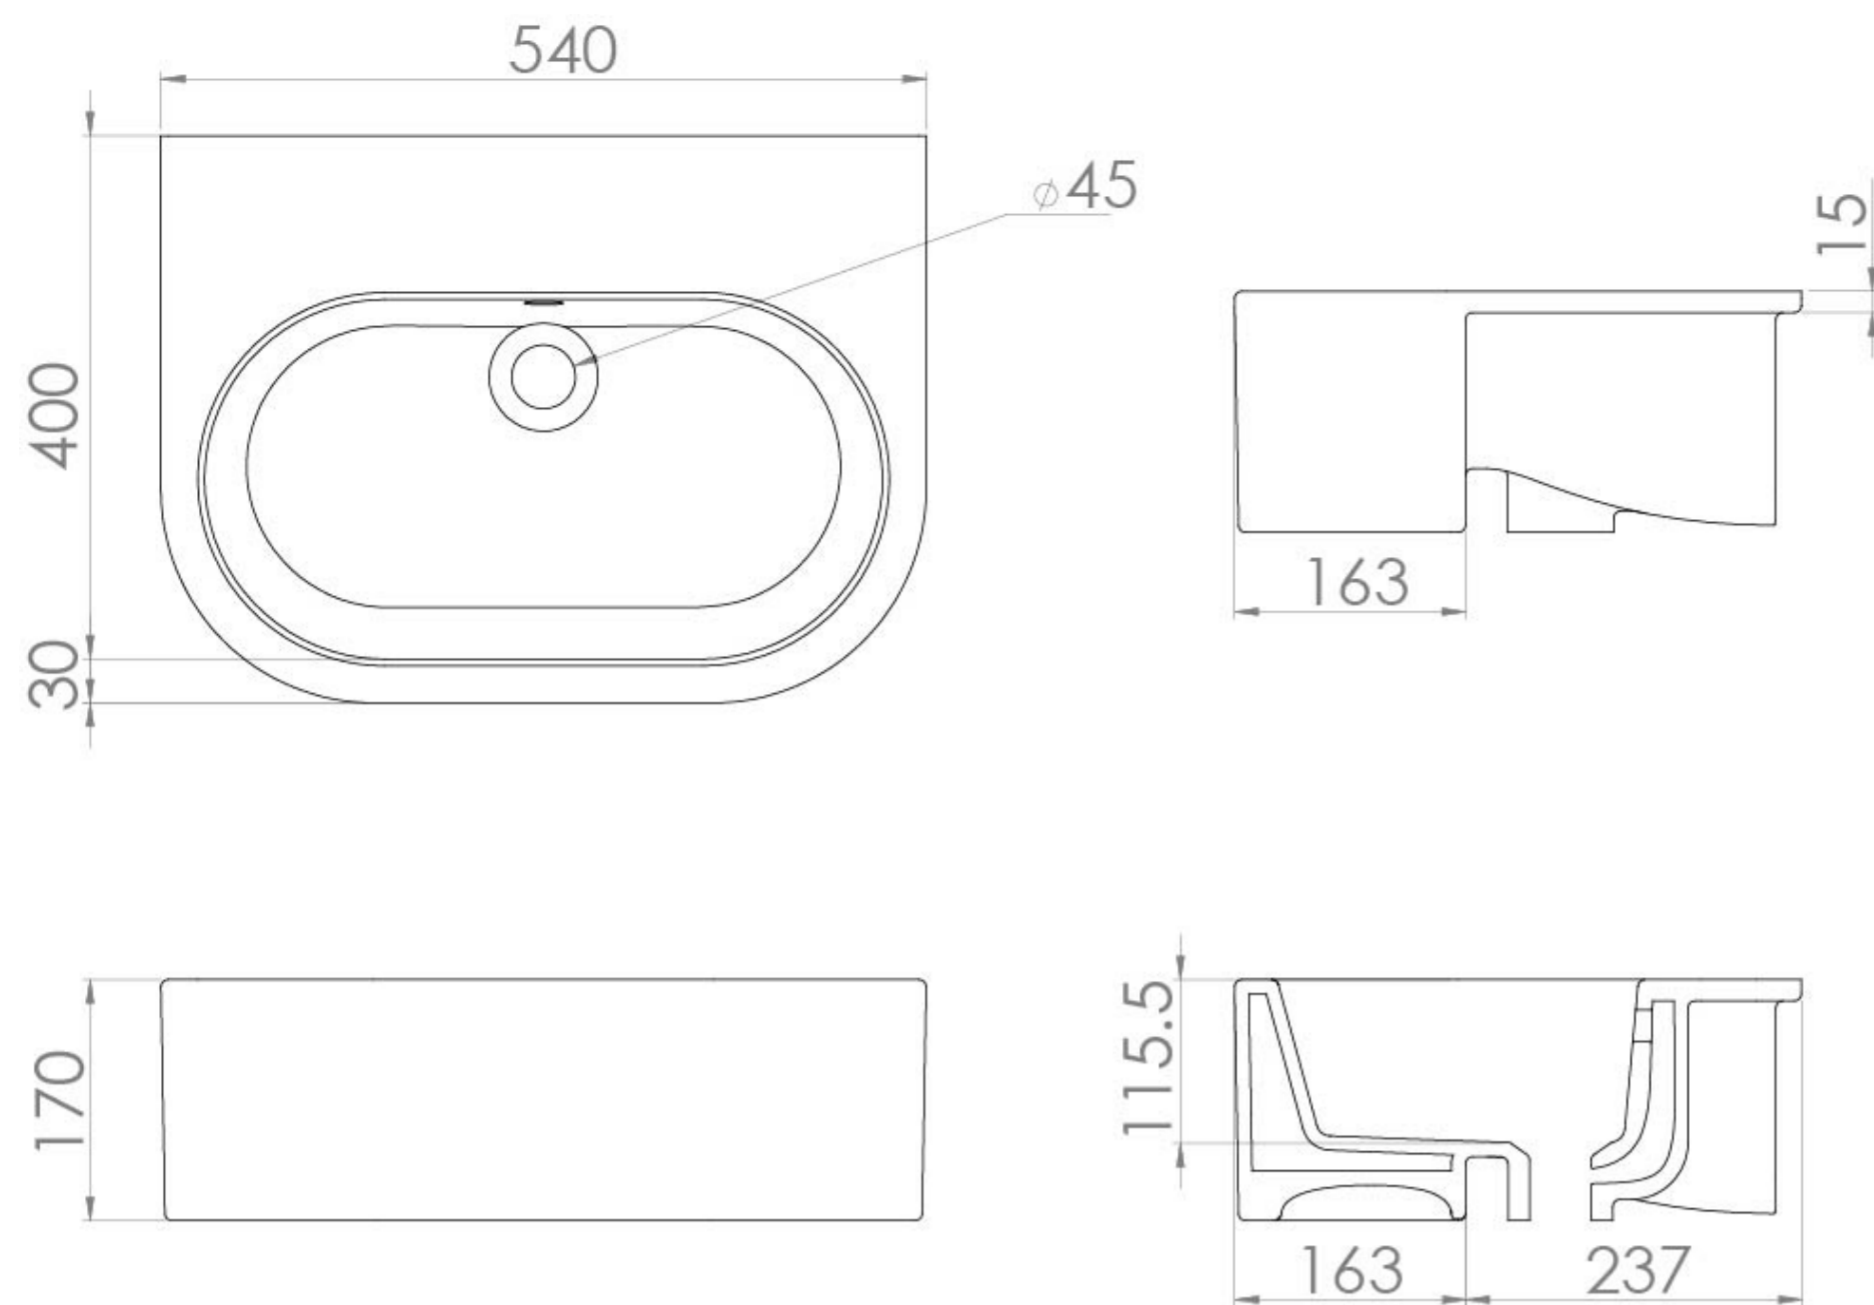

## UNI 54X40CM SEMI-RECESSED WASHBASIN OTH

## PRODUCT INFORMATION

<b>Finish:</b>	Gloss White
<b>Height:</b>	170mm
<b>Width:</b>	540mm
<b>Depth:</b>	400mm
<b>Material</b>	Ceramic
<b>Overflow(s)</b>	Yes
<b>Overflow Position</b>	Centre
<b>Overflow Diameter</b>	25mm
<b>Tap Holes</b>	0 Tap Hole
<b>Extra Tap Hole Options</b>	1 tap hole
<b>Cutting Template Included</b>	Yes
<b>Recommended Waste Required</b>	Slotted waste
<b>Furniture Required For Installation?</b>	Yes
<b>Guarantee</b>	Lifetime

## DESCRIPTION

UNI semi-recessed washbasin 54 x 40cm with 0 Tap Hole. A stylish, semi-recessed, compact basin available with a 1 centered or No Tap Hole configuration.

Dimensions – 540 mm (w) x 400 mm (d) x 170 mm (h)

# TECHNICAL DRAWING

Image not found or type unknown

Saneux reserves the right to alter the specifications and product range without prior notice. Dimensions are given as a guide only. Dimensions should not be used for surrounding furniture, fixtures and fittings until the product is on site.