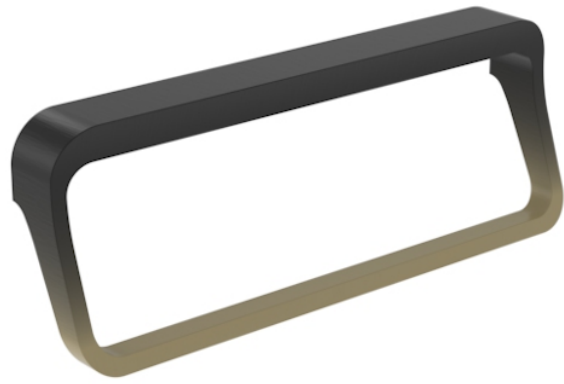

TALLINN 155MM HANDLE - OMBRE (BLACK & GOLD)

Product Code: HDL27.O

PRODUCT INFORMATION

Finish:	Ombre
Height:	56mm
Width:	155mm
Depth:	28mm
Material:	Zamac
Weight:	0.2kg
Fixing Centre Distance (mm):	96mm
Range Pairing:	Austen, Frontier, Hyde, Kingsbury
Guarantee:	2 years

DESCRIPTION

Many of our units allow you to choose a handle and we have various style options you can go for.

This Tallinn handle in this unique black & gold ombre finish is an unmistakably contemporary style of handle that can suit both sharp and curved furniture.

The 155mm size is best suited on drawer and door units.

TECHNICAL DRAWING

Saneux reserves the right to alter the specifications and product range without prior notice. Dimensions are given as a guide only. Dimensions should not be used for surrounding furniture, fixtures and fittings until the product is on site.

<https://saneux.com/products/tallinn-155mm-handle-ombre-black-gold>