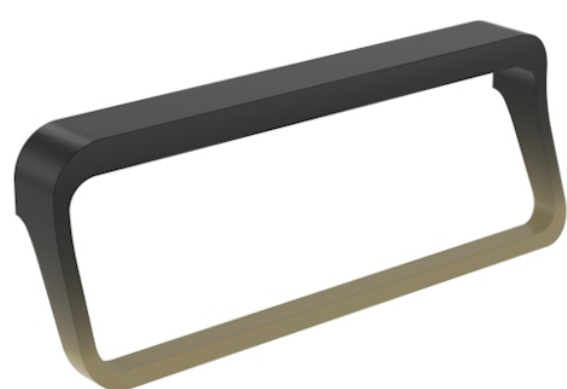

## TALLINN 155MM HANDLE - OMBRE (BLACK &amp; GOLD)

Product Code: HDL27.O

## PRODUCT INFORMATION

Finish:	Ombre
Height:	56mm
Width:	155mm
Depth:	28mm
Material:	Zamac
Weight:	0.2kg
Fixing Centre Distance (mm):	96mm
Range Pairing:	Austen, Frontier, Hyde, Kingsbury
Guarantee:	2 years

## DESCRIPTION

Many of our units allow you to choose a handle and we have various style options you can go for.

This Tallinn handle in this unique black & gold ombre finish is an unmistakably contemporary style of handle that can suit both sharp and curved furniture.

The 155mm size is best suited on drawer and door units.