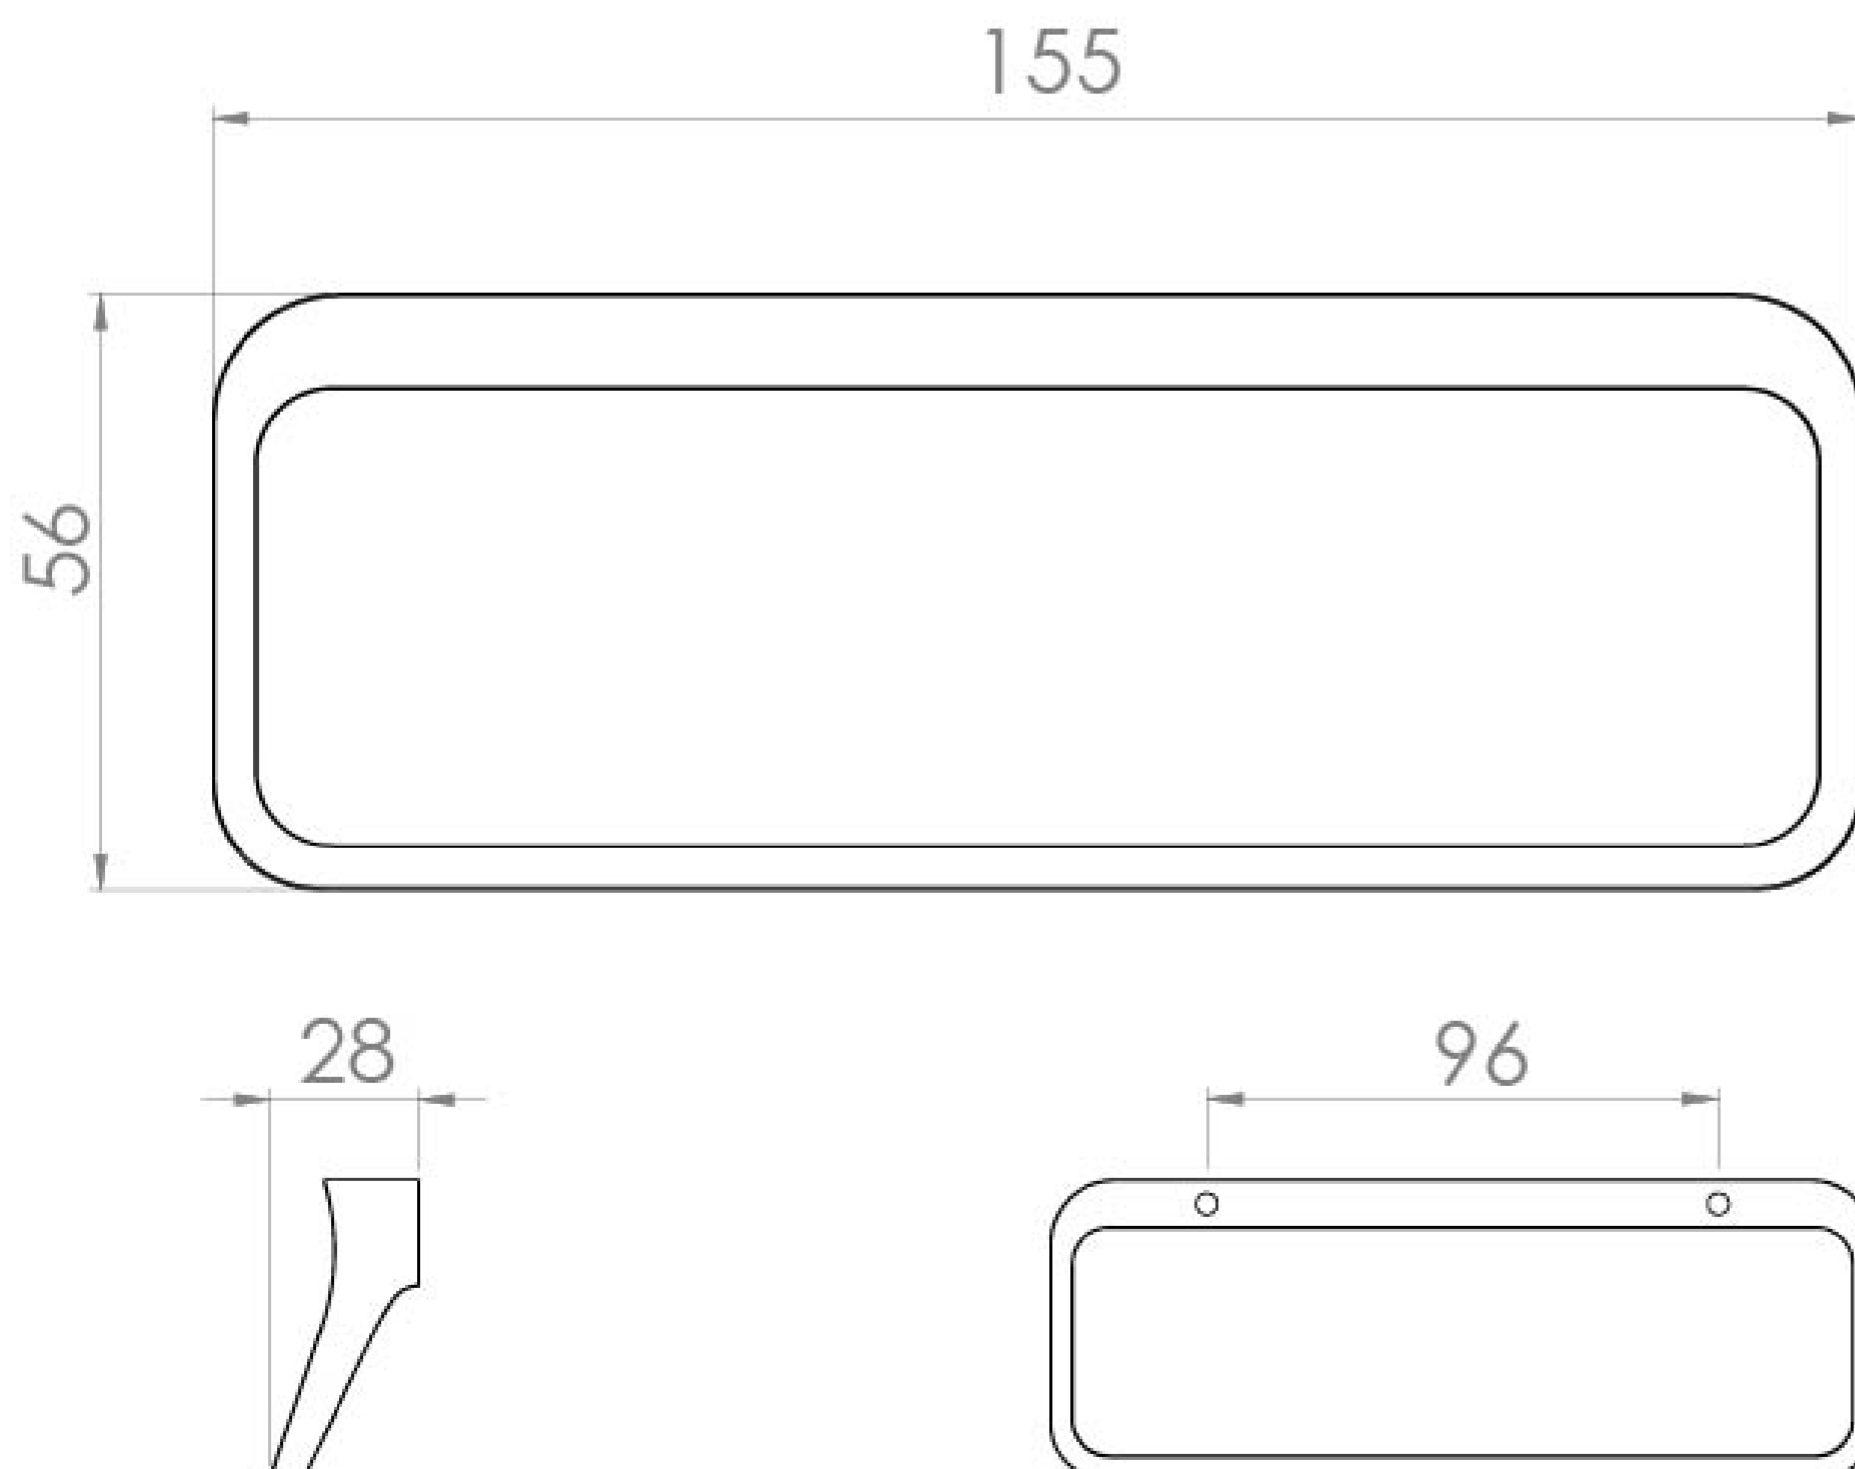

TALLINN 155MM HANDLE - OMBRE (BLACK & GOLD)

Product Code: HDL27.O

PRODUCT INFORMATION

Finish:	Ombre
Height:	56mm
Width:	155mm
Depth:	28mm
Material:	Zamac
Weight:	0.2kg
Fixing Centre Distance (mm):	96mm
Range Pairing:	Austen, Frontier, Hyde, Kingsbury
Guarantee:	2 years

The 155mm size is best suited on drawer and door units.

TECHNICAL DRAWING

Saneux reserves the right to alter the specifications and product range without prior notice. Dimensions are given as a guide only. Dimensions should not be used for surrounding furniture, fixtures and fittings until the product is on site.

<https://saneux.com/products/tallinn-155mm-handle-ombre-black-gold>