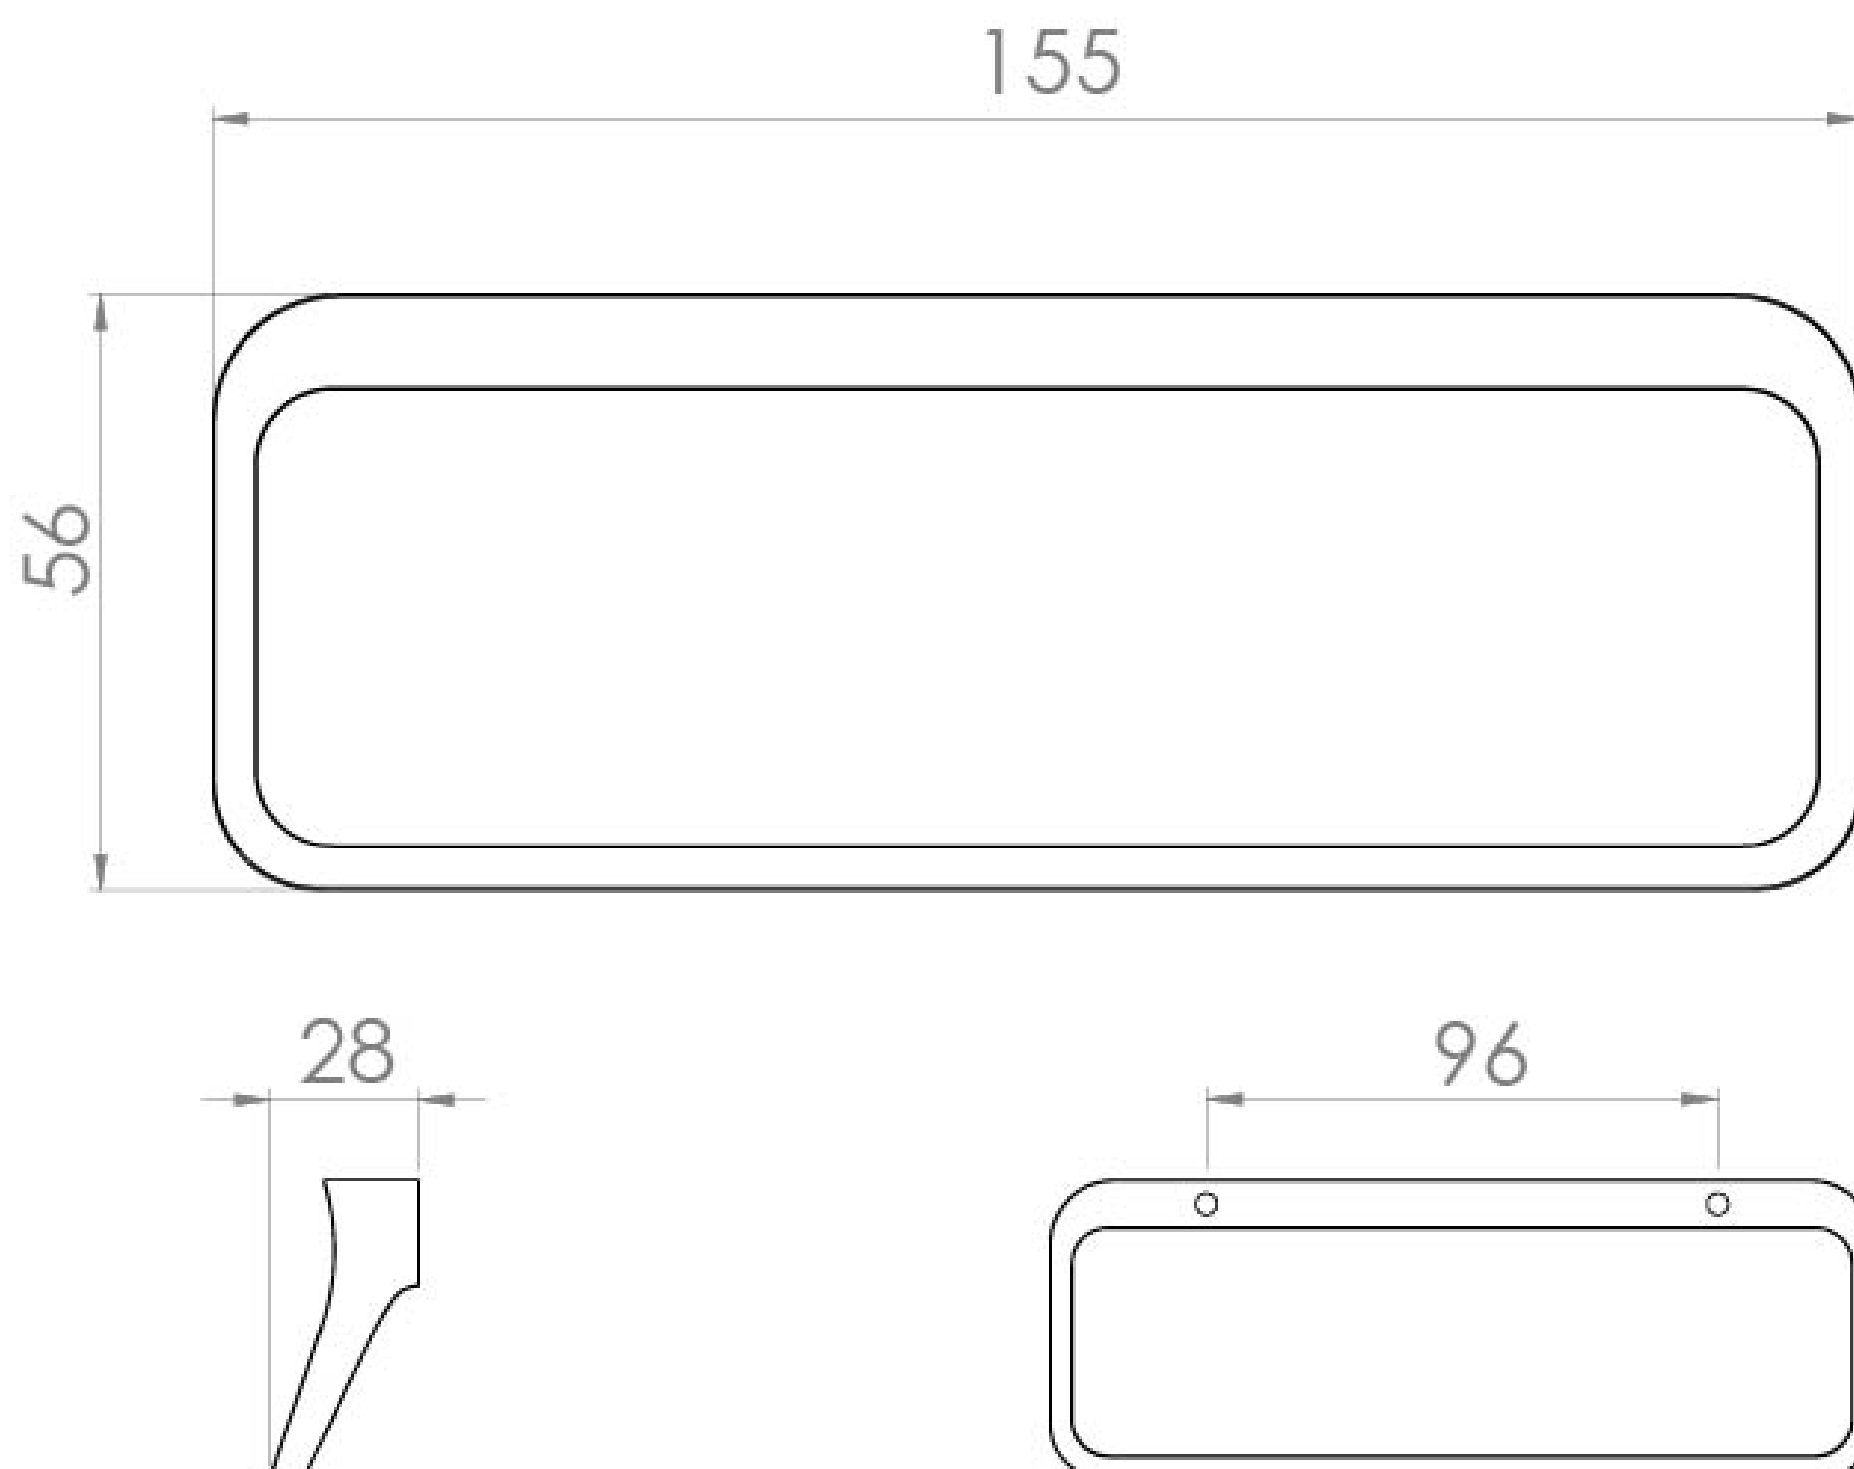

TALLINN 155MM HANDLE - OMBRE (BLACK & GOLD)

Product Code: HDL27.O

PRODUCT INFORMATION

Finish:	Ombre
Height:	56mm
Width:	155mm
Depth:	28mm
Material:	Zamac
Weight:	0.2kg
Fixing Centre Distance (mm):	96mm
Range Pairing:	Austen, Frontier, Hyde, Kingsbury
Guarantee:	2 years

The 155mm size is best suited on drawer and door units.

TECHNICAL DRAWING

Saneux reserves the right to alter the specifications and product range without prior notice. Dimensions are given as a guide only. Dimensions should not be used for surrounding furniture, fixtures and fittings until the product is on site.

<https://saneux.com/products/tallinn-155mm-handle-ombre-black-gold>