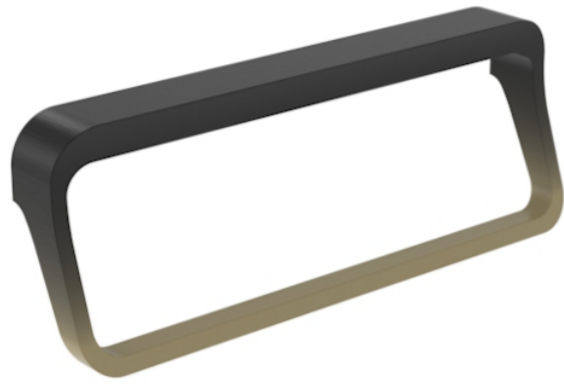

TALLINN 155MM HANDLE - OMBRE (BLACK & GOLD)

Product Code: HDL27.O

PRODUCT INFORMATION

Finish:	Ombre
Height:	56mm
Width:	155mm
Depth:	28mm
Material:	Zamac
Weight:	0.2kg
Fixing Centre Distance (mm):	96mm
Range Pairing:	Austen, Frontier, Hyde, Kingsbury
Guarantee:	2 years

DESCRIPTION

Many of our units allow you to choose a handle and we have various style options you can go for.

This Tallinn handle in this unique black & gold ombre finish is an unmistakably contemporary style of handle that can suit both sharp and curved furniture.

The 155mm size is best suited on drawer and door units.

TECHNICAL DRAWING

Saneux reserves the right to alter the specifications and product range without prior notice. Dimensions are given as a guide only. Dimensions should not be used for surrounding furniture, fixtures and fittings until the product is on site.

<https://saneux.com/products/tallinn-155mm-handle-ombre-black-gold>