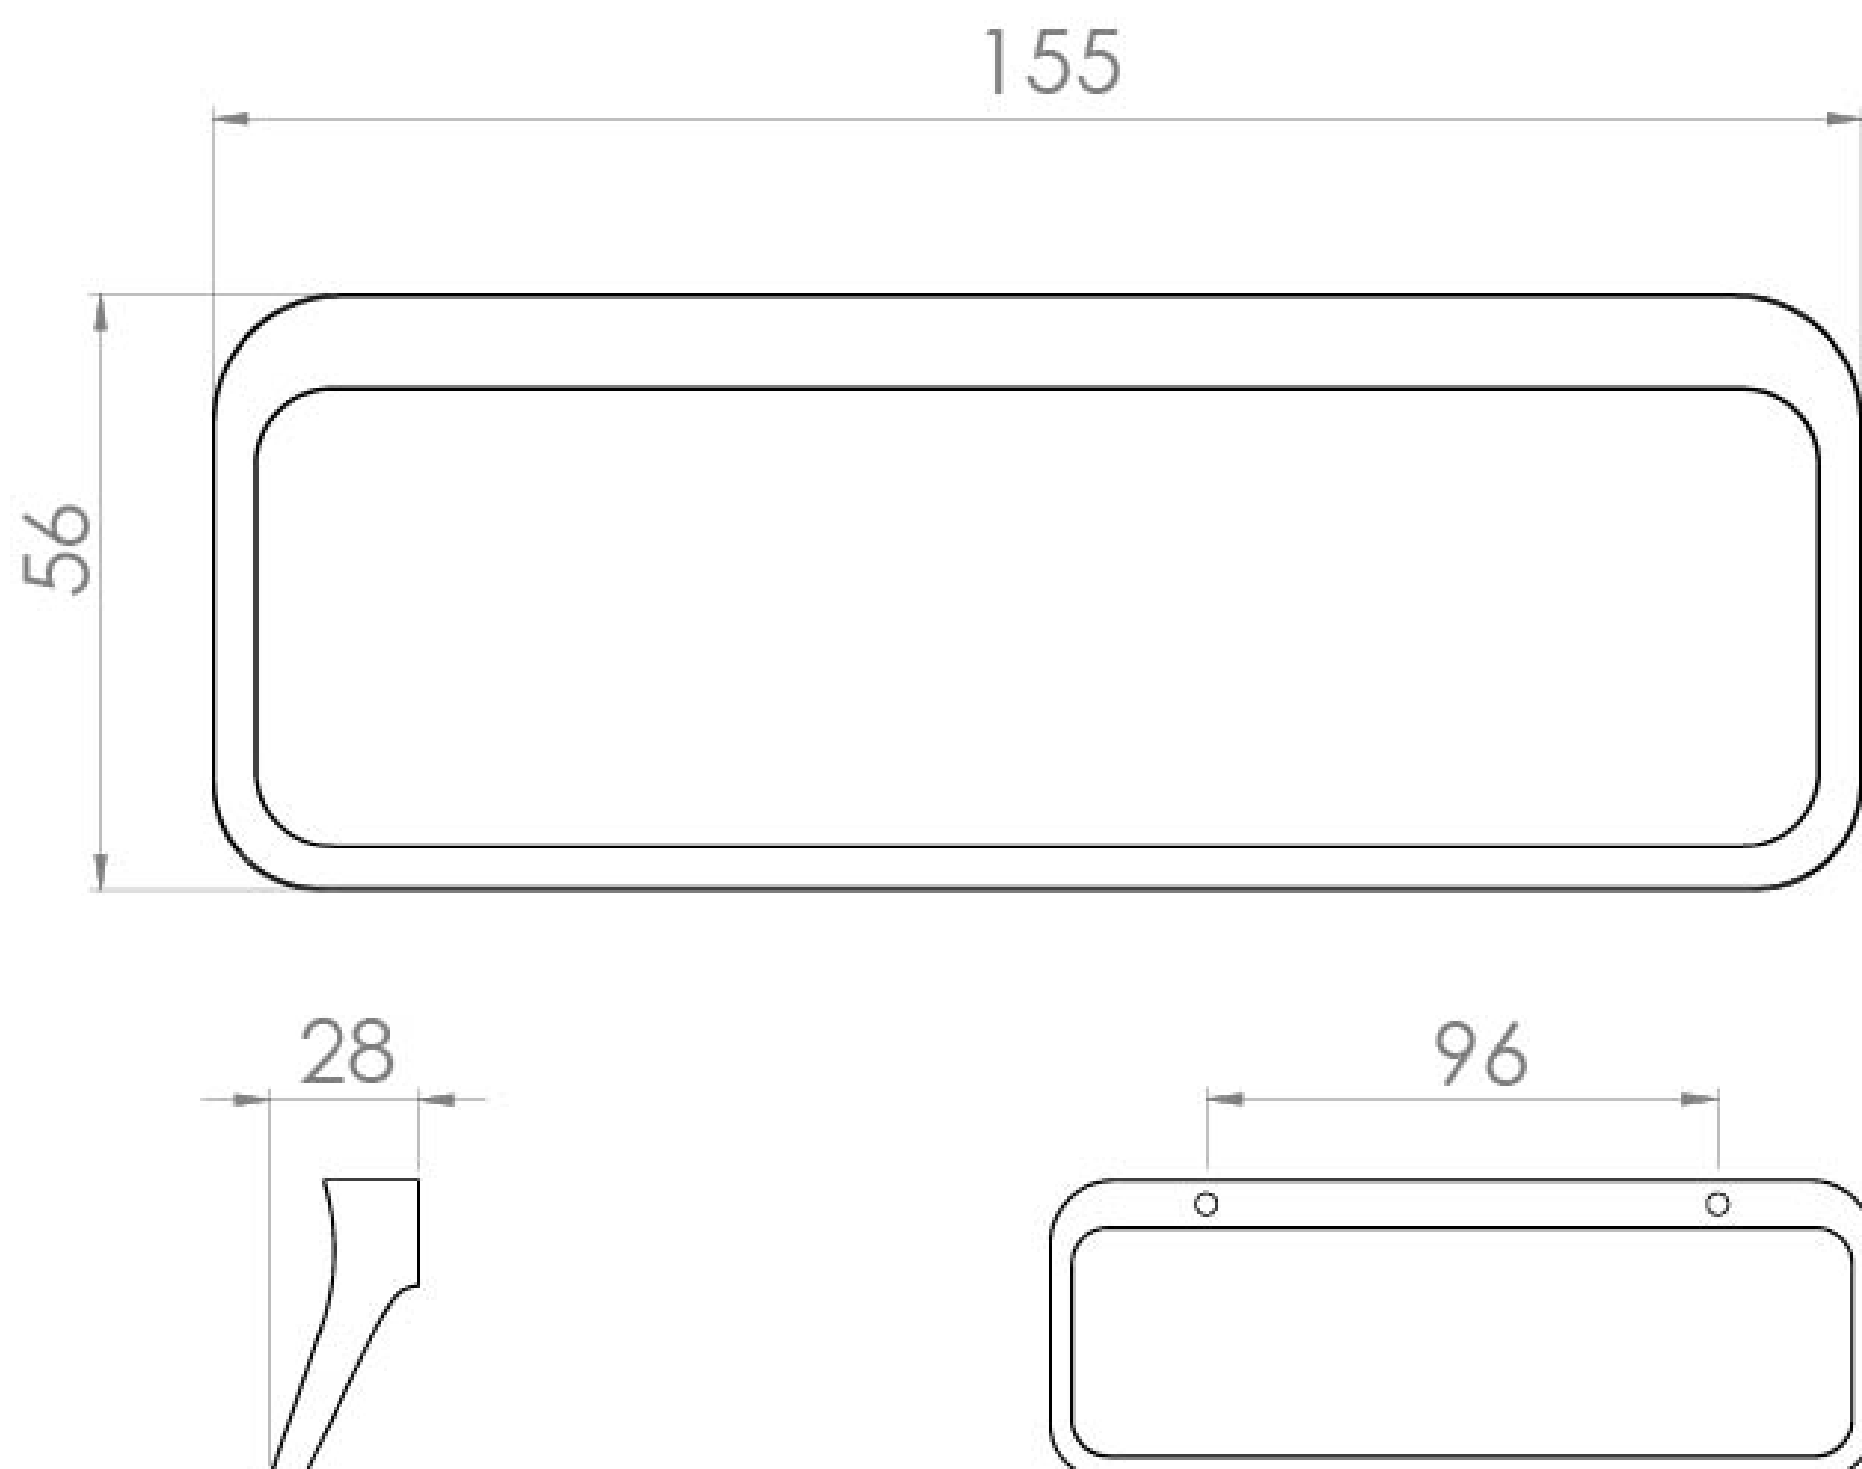

TECHNICAL DRAWING