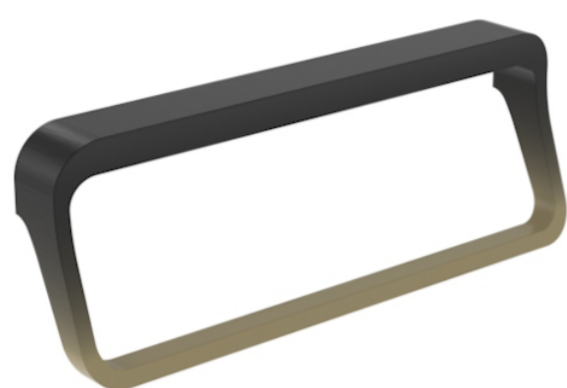

TALLINN 155MM HANDLE - OMBRE (BLACK & GOLD)

Product Code: HDL27.O

PRODUCT INFORMATION

Finish:	Ombre
Height:	56mm
Width:	155mm
Depth:	28mm
Material:	Zamac
Weight:	0.2kg
Fixing Centre Distance (mm):	96mm
Range Pairing:	Austen, Frontier, Hyde, Kingsbury
Guarantee:	2 years

DESCRIPTION

Many of our units allow you to choose a handle and we have various style options you can go for.

This Tallinn handle in this unique black & gold ombre finish is an unmistakably contemporary style of handle that can suit both sharp and curved furniture.

The 155mm size is best suited on drawer and door units.

TECHNICAL DRAWING

Saneux reserves the right to alter the specifications and product range without prior notice. Dimensions are given as a guide only. Dimensions should not be used for surrounding furniture, fixtures and fittings until the product is on site.

<https://saneux.com/products/tallinn-155mm-handle-ombre-black-gold>