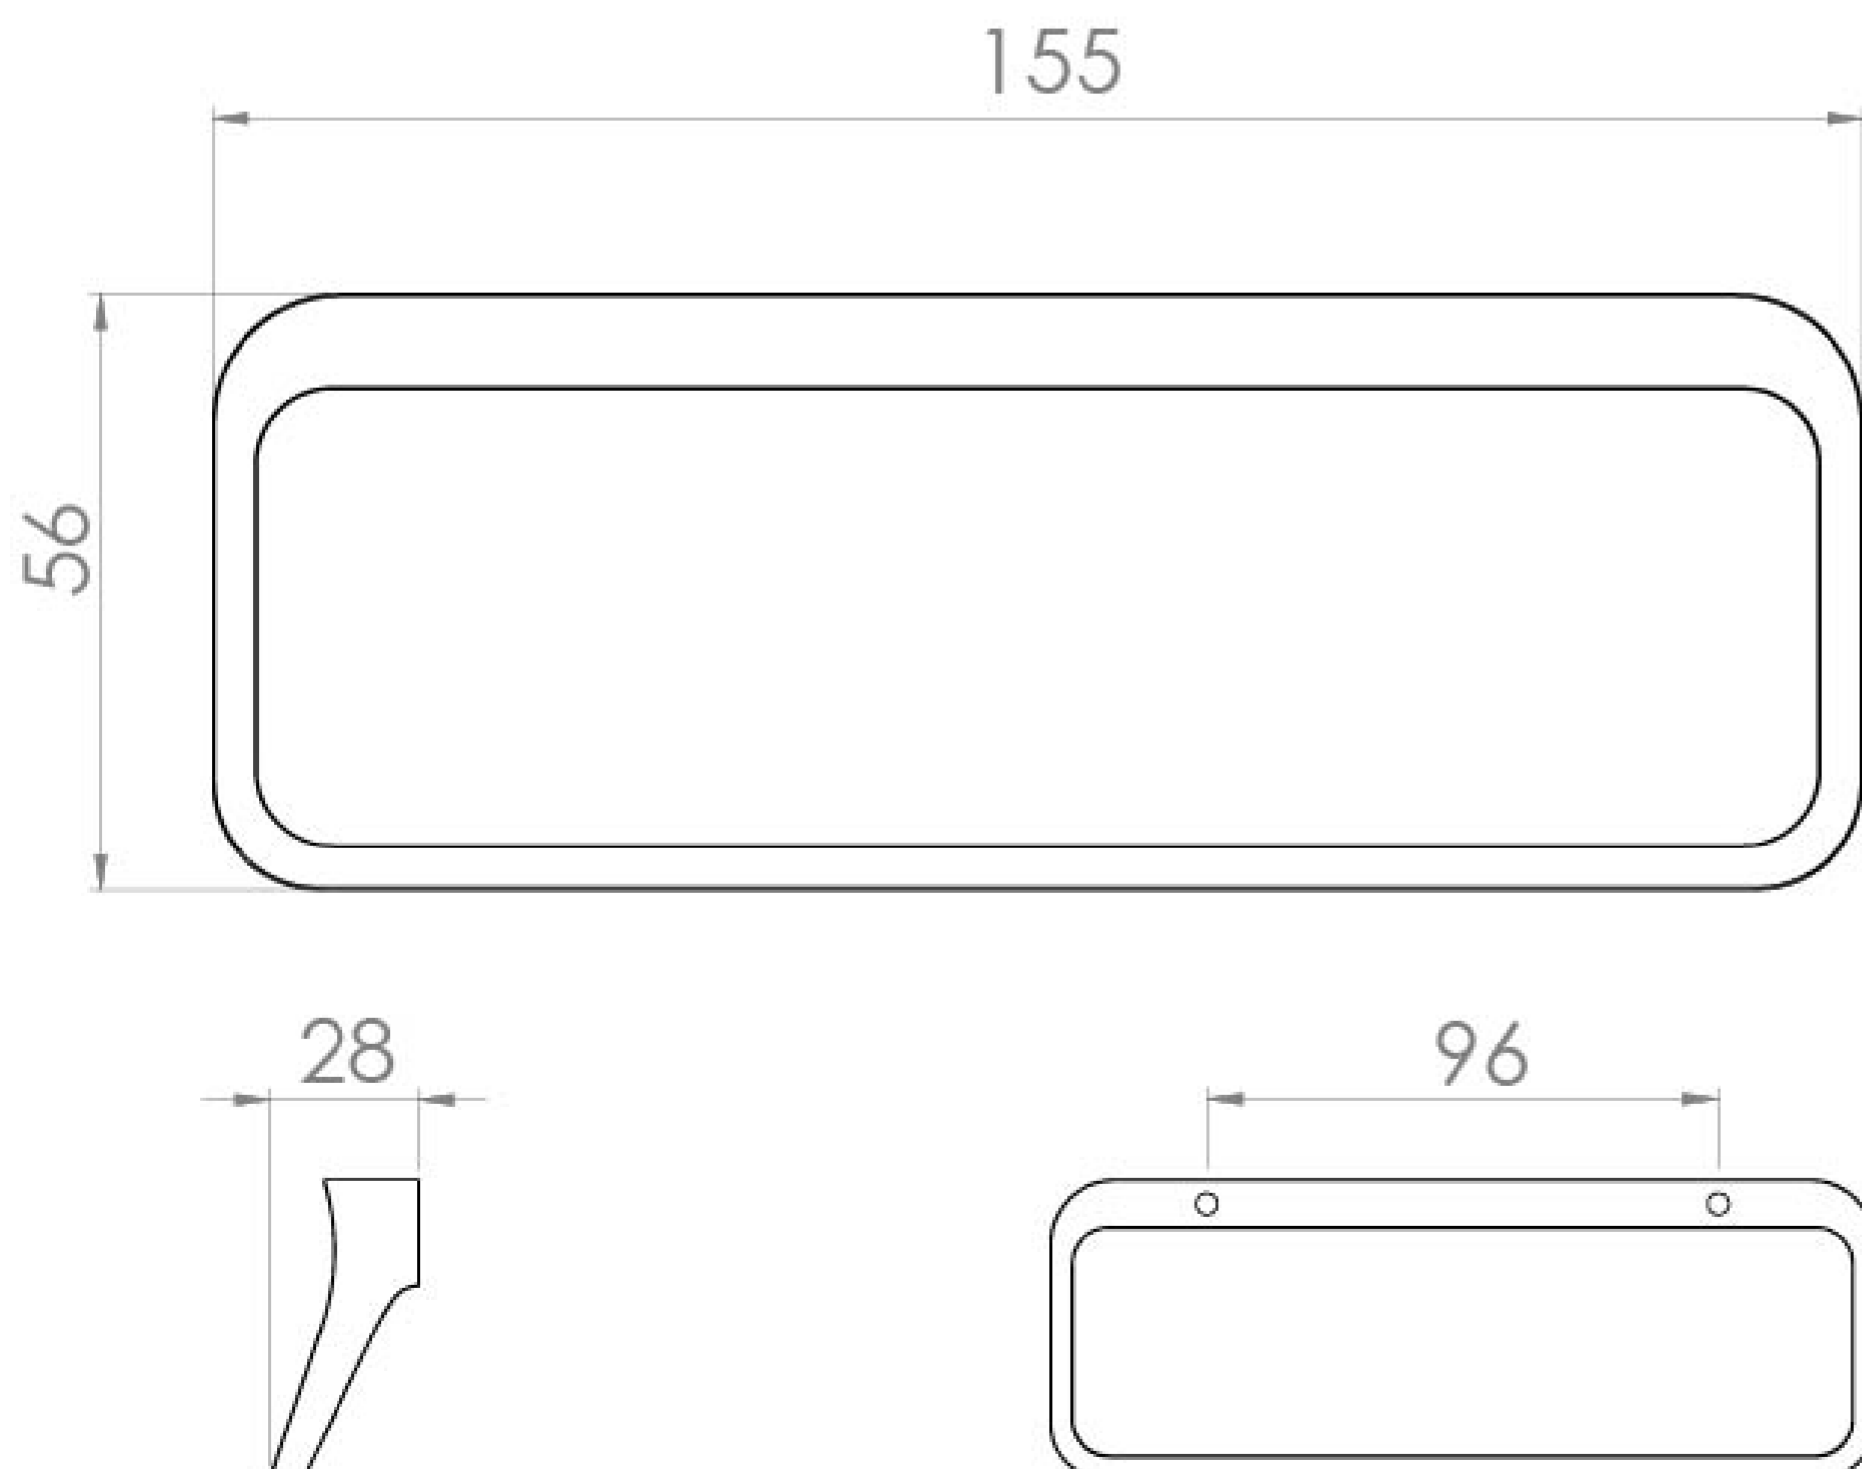

TALLINN 155MM HANDLE - OMBRE (BLACK & GOLD)

Product Code: HDL27.O

PRODUCT INFORMATION

Finish:	Ombre
Height:	56mm
Width:	155mm
Depth:	28mm
Material:	Zamac
Weight:	0.2kg
Fixing Centre Distance (mm):	96mm
Range Pairing:	Austen, Frontier, Hyde, Kingsbury
Guarantee:	2 years

The 155mm size is best suited on drawer and door units.

TECHNICAL DRAWING

Saneux reserves the right to alter the specifications and product range without prior notice. Dimensions are given as a guide only. Dimensions should not be used for surrounding furniture, fixtures and fittings until the product is on site.

<https://saneux.com/products/tallinn-155mm-handle-ombre-black-gold>