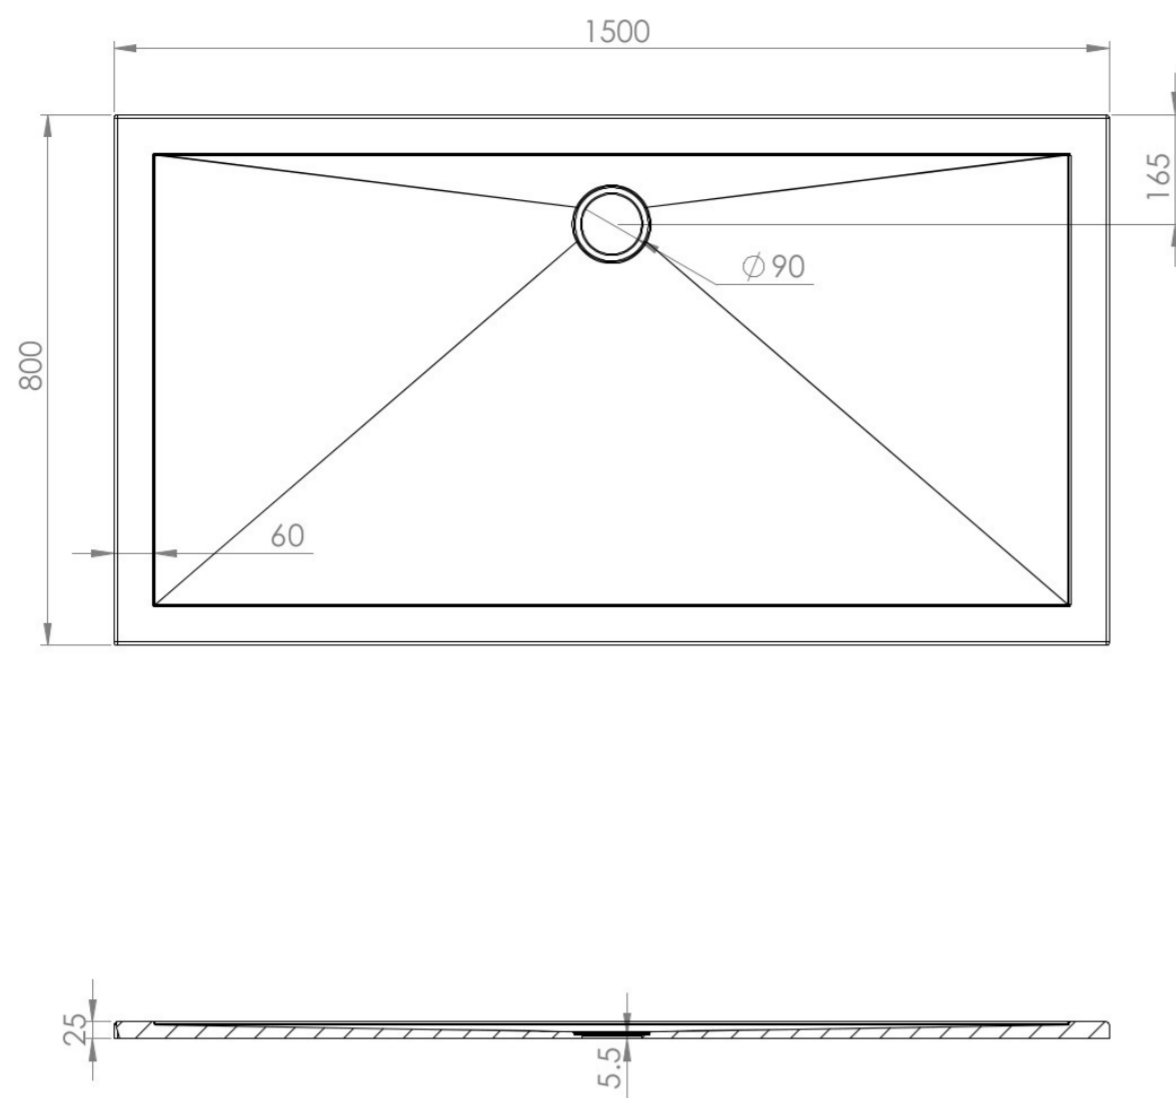

XE 1500X800MM SHOWER TRAY

PRODUCT INFORMATION

Finish:	Gloss White
Height:	25mm
Width:	800mm
Depth:	1500mm
Material	Stone Resin

Product Code: XE1508

DESCRIPTION

The XE range* is the latest to be added to our selection of 25mm stone resin shower trays.

Comes with stainless steel waste cover and high flow waste.

Handmade in the UK from 100% natural stone resin.

Dimensions: 1500mm (w) x 25mm (h) x 800mm (d)

*Available upon request.

TECHNICAL DRAWING

Saneux reserves the right to alter the specifications and product range without prior notice. Dimensions are given as a guide only. Dimensions should not be used for surrounding furniture, fixtures and fittings until the product is on site.

<https://saneux.com/products/xe-1500x800mm-shower-tray>