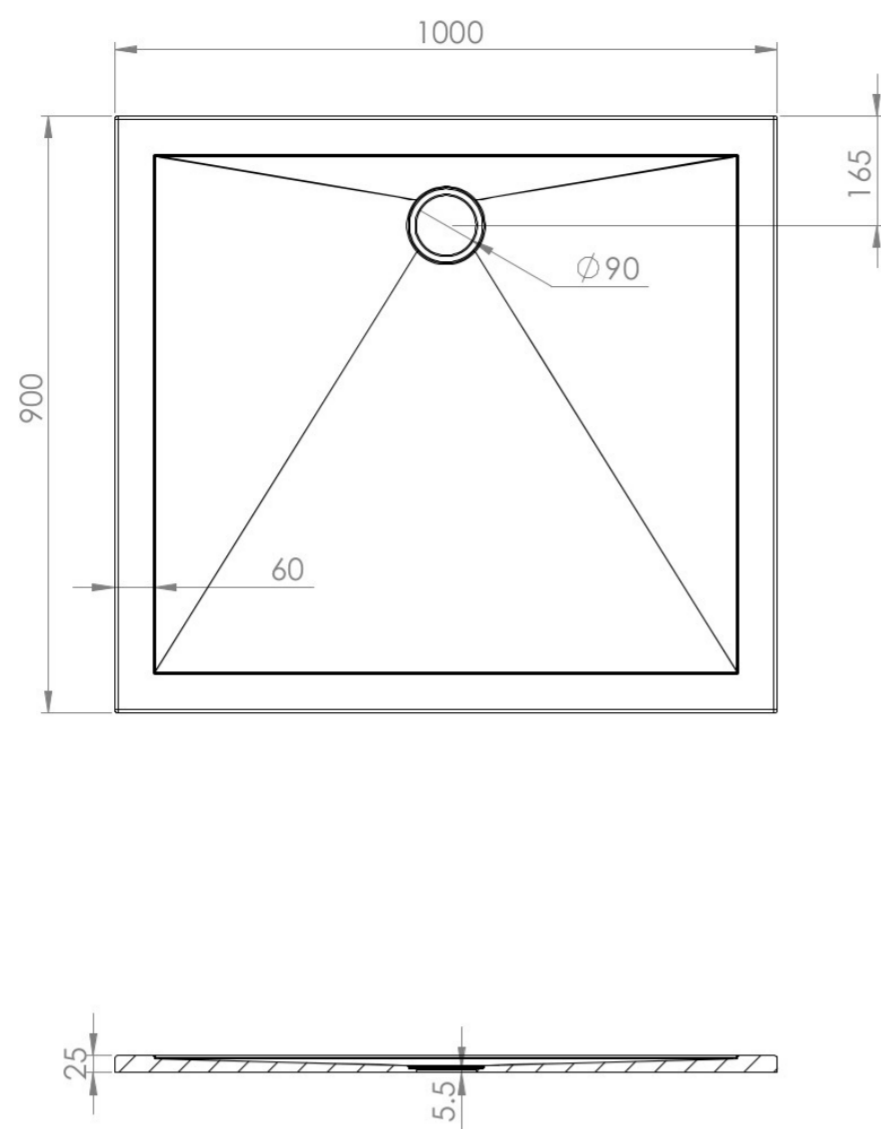

XE 1000X900MM SHOWER TRAY

PRODUCT INFORMATION

Finish:	Gloss White
Height:	25mm
Width:	900mm
Depth:	1000mm
Material	Stone Resin

Product Code: XE1009

DESCRIPTION

The XE range* is the latest to be added to our selection of 25mm stone resin shower trays.

Comes with stainless steel waste cover and high flow waste.

Handmade in the UK from 100% natural stone resin.

Dimensions: 1000mm (w) x 25mm (h) x 900mm (d)

*Available upon request.

TECHNICAL DRAWING

Saneux reserves the right to alter the specifications and product range without prior notice. Dimensions are given as a guide only. Dimensions should not be used for surrounding furniture, fixtures and fittings until the product is on site.

<https://saneux.com/products/xe-1000x900mm-shower-tray>