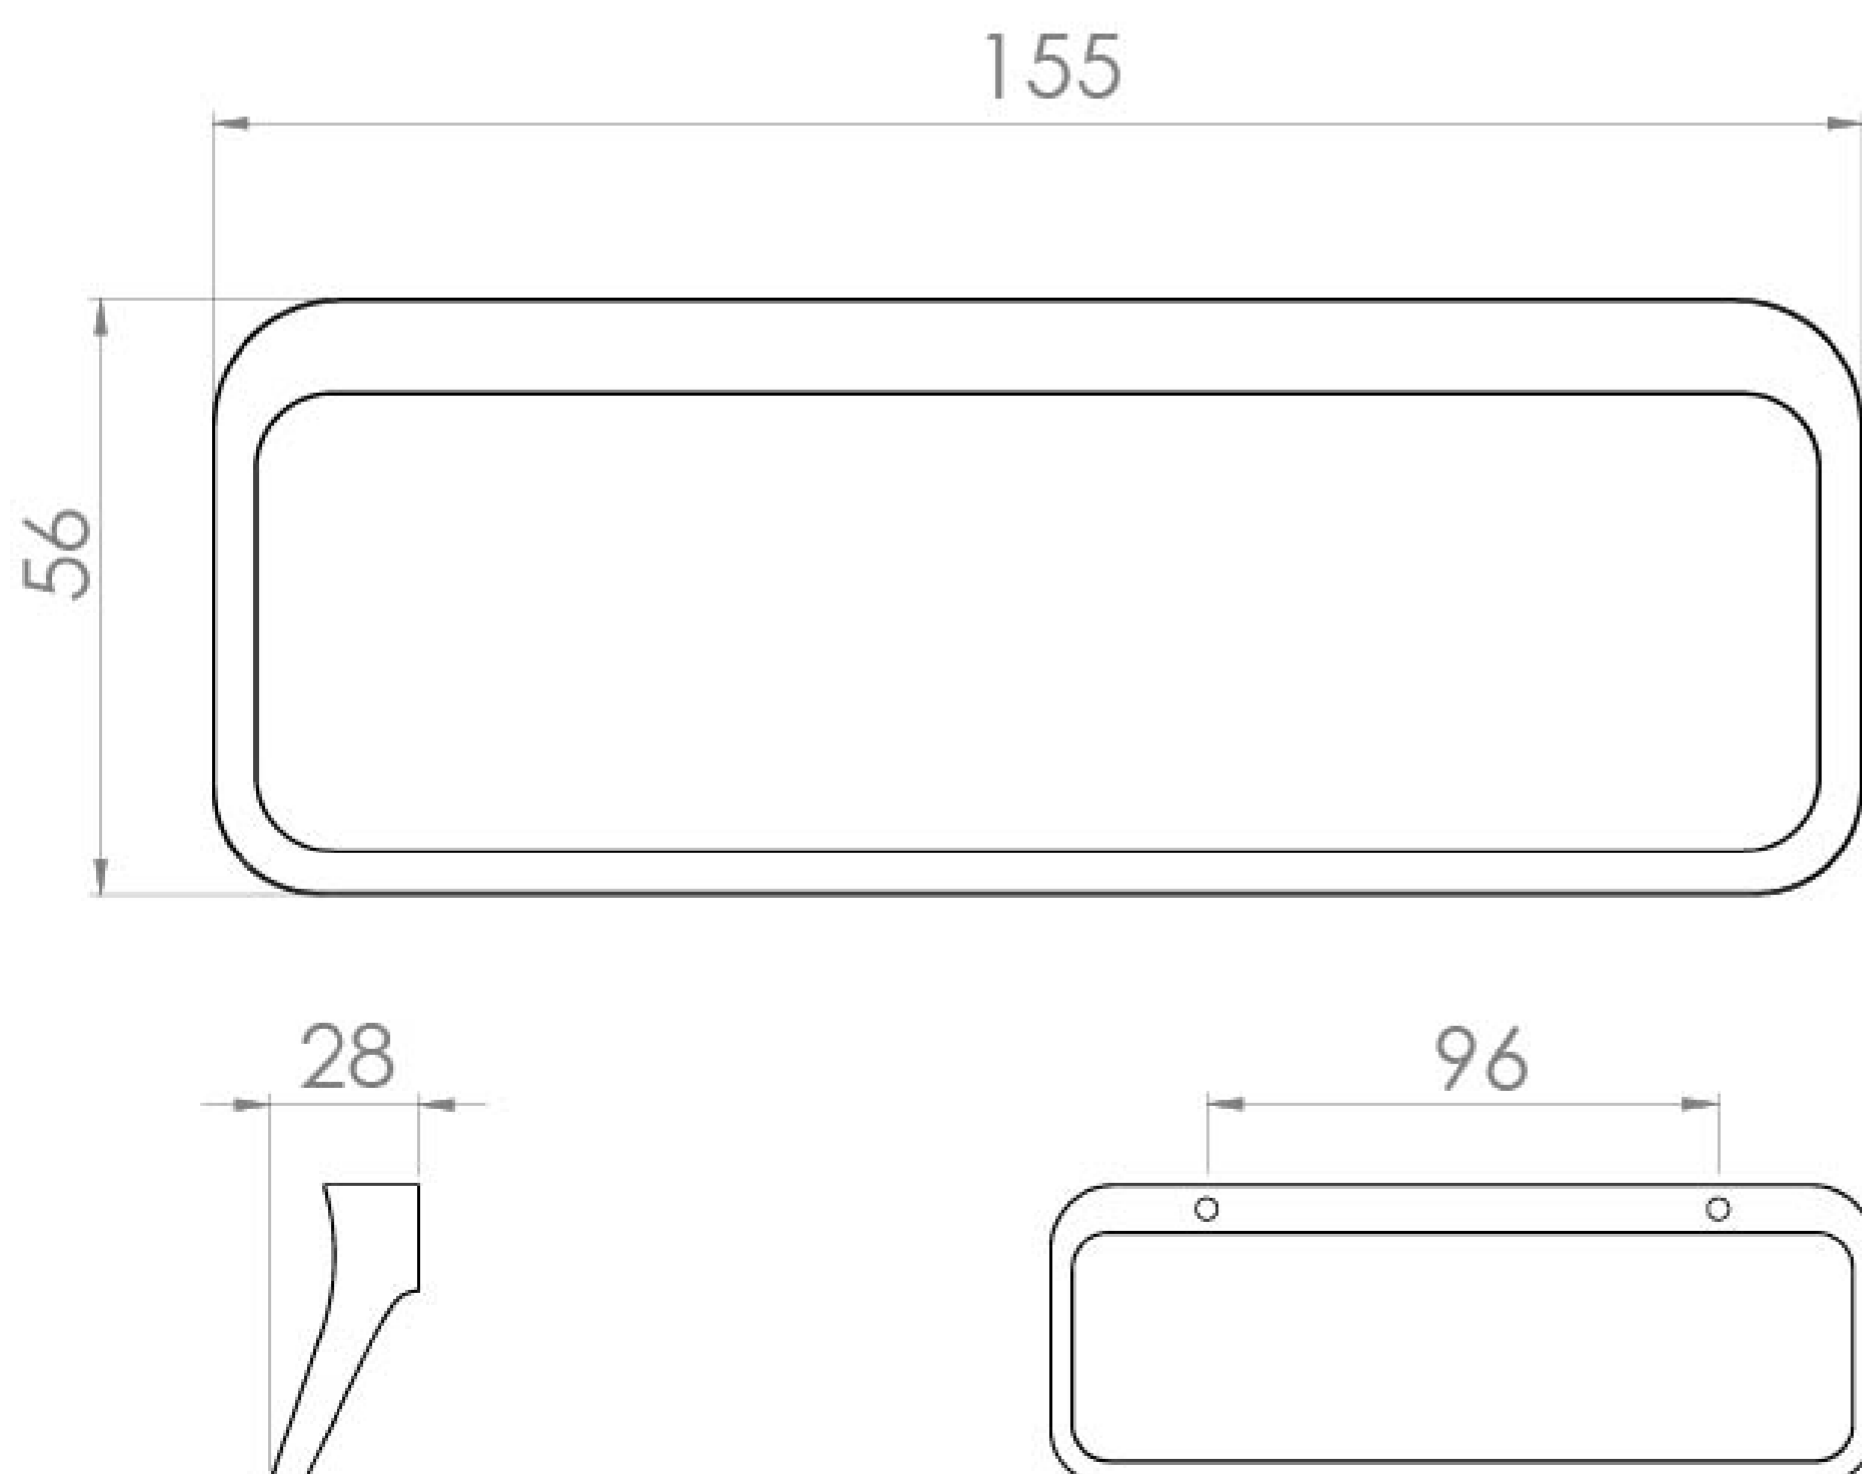

TECHNICAL DRAWING