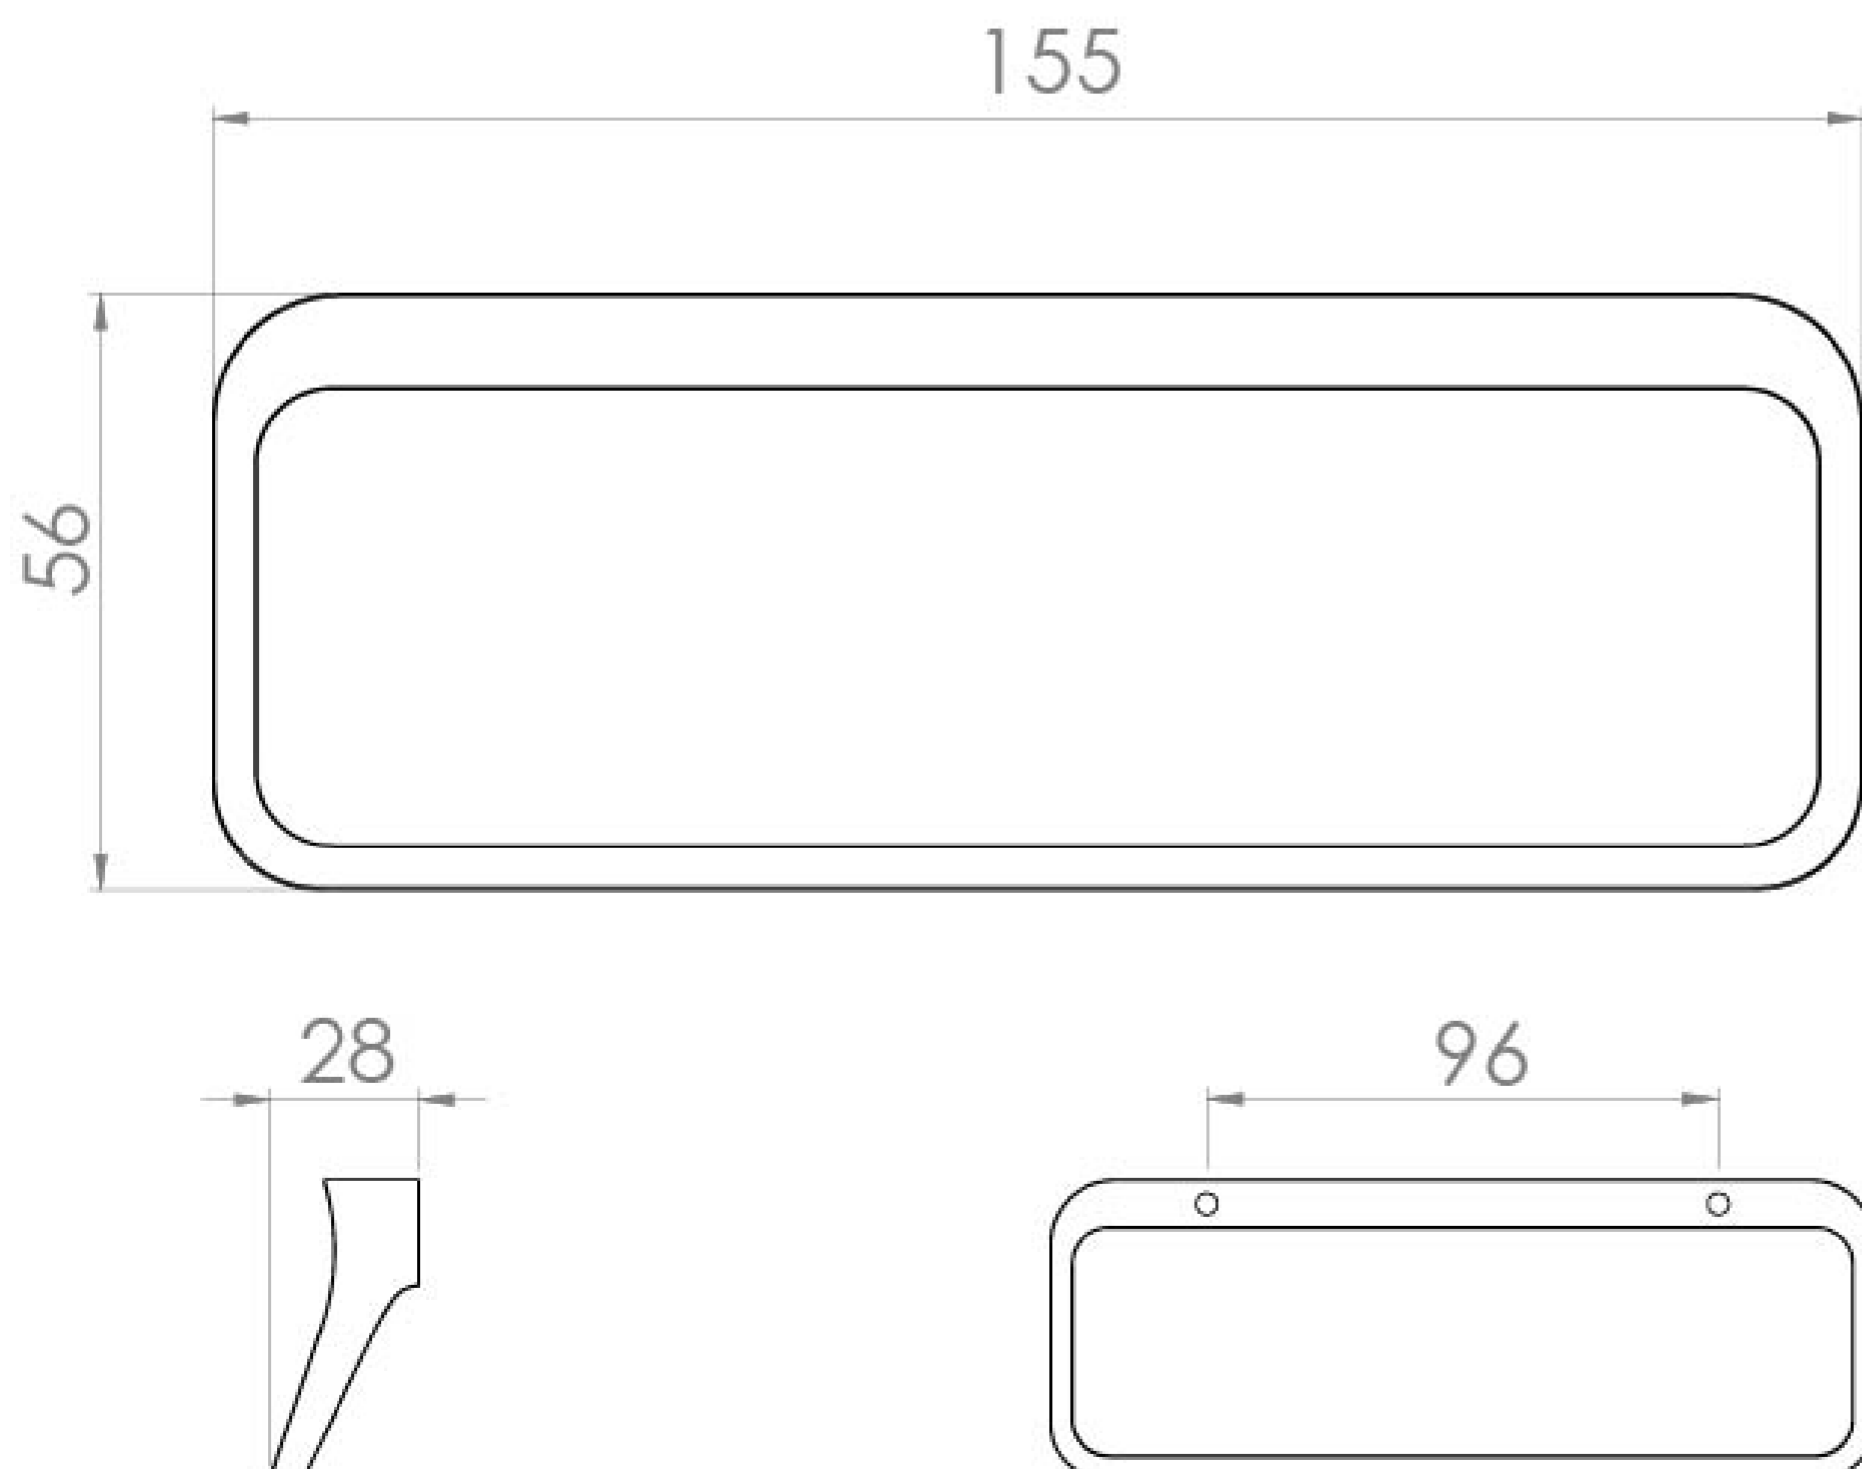

TECHNICAL DRAWING