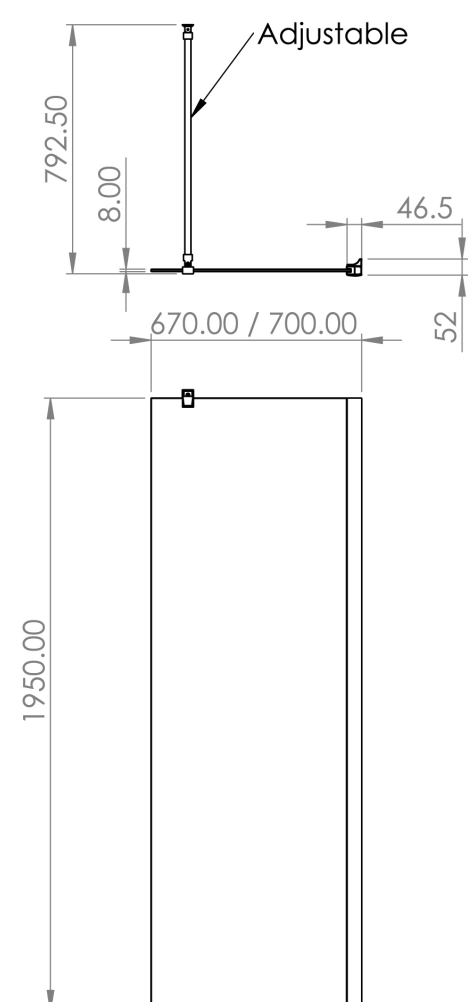

TECHNICAL DRAWING

Saneux reserves the right to alter the specifications and product range without prior notice. Dimensions are given as a guide only. Dimensions should not be used for surrounding furniture, fixtures and fittings until the product is on site.