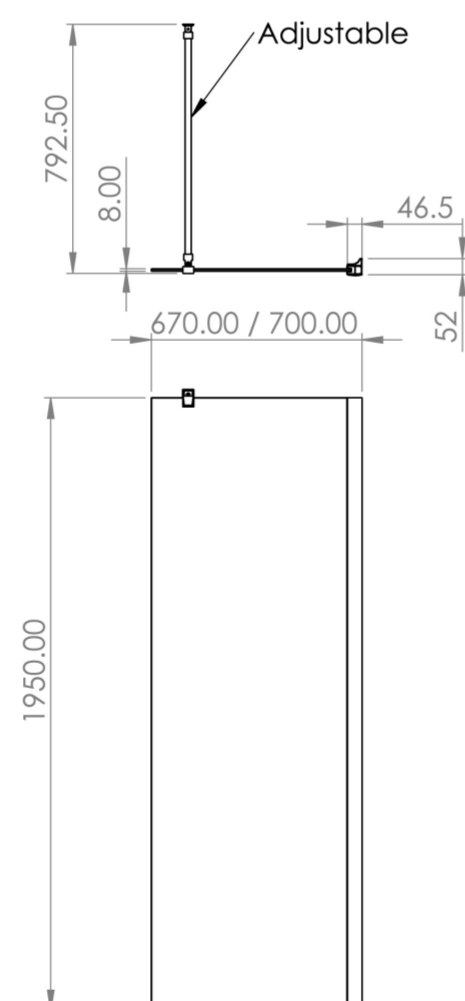

TECHNICAL DRAWING

Saneux reserves the right to alter the specifications and product range without prior notice. Dimensions are given as a guide only. Dimensions should not be used for surrounding furniture, fixtures and fittings until the product is on site.