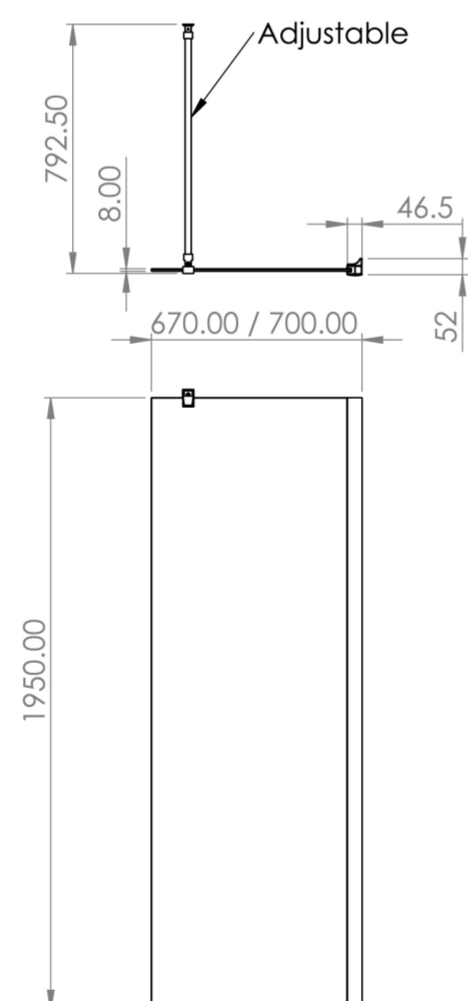

TECHNICAL DRAWING

Saneux reserves the right to alter the specifications and product range without prior notice. Dimensions are given as a guide only. Dimensions should not be used for surrounding furniture, fixtures and fittings until the product is on site.