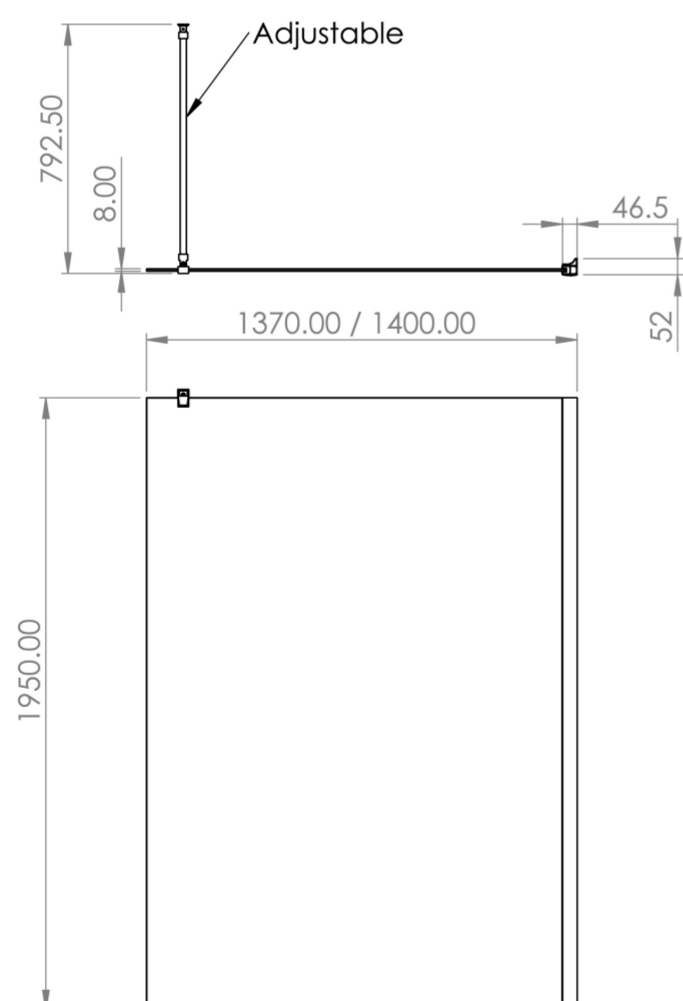

TECHNICAL DRAWING

Saneux reserves the right to alter the specifications and product range without prior notice. Dimensions are given as a guide only. Dimensions should not be used for surrounding furniture, fixtures and fittings until the product is on site.