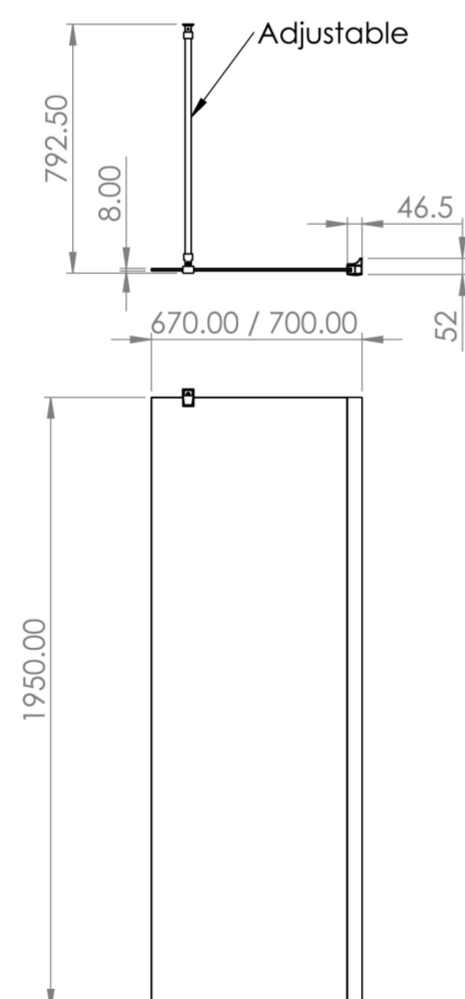

WALKIN 700MM FRONT/SIDE PANEL & TELESCOPIC BAR - POLISHED ALUMINIUM

PRODUCT INFORMATION

Finish:	Chrome
Height:	1950mm
Width:	670mm
Depth:	8mm
Material	Glass, Aluminium
Weight	34kg

Product Code: S2970

DESCRIPTION

WALKIN 8mm Walk-in front/side panel inc telescopic bar 700mm

TECHNICAL DRAWING

Saneux reserves the right to alter the specifications and product range without prior notice. Dimensions are given as a guide only. Dimensions should not be used for surrounding furniture, fixtures and fittings until the product is on site.