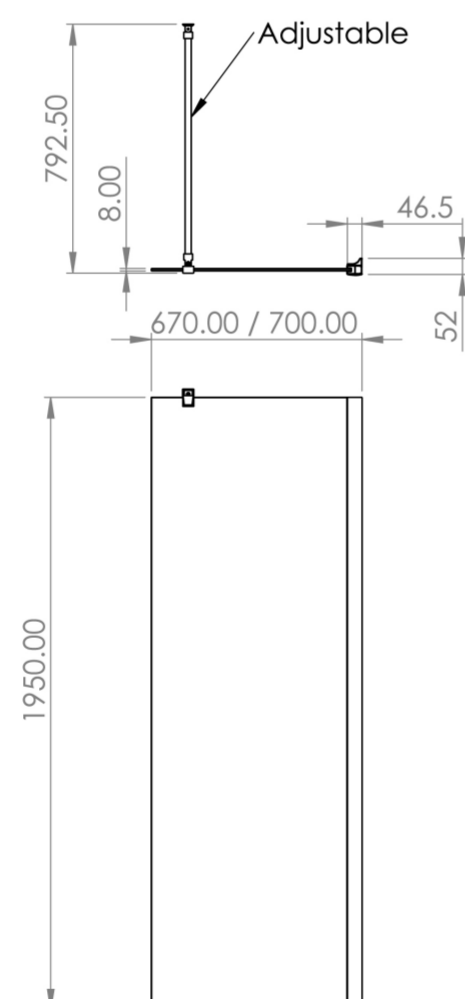

TECHNICAL DRAWING

Saneux reserves the right to alter the specifications and product range without prior notice. Dimensions are given as a guide only. Dimensions should not be used for surrounding furniture, fixtures and fittings until the product is on site.