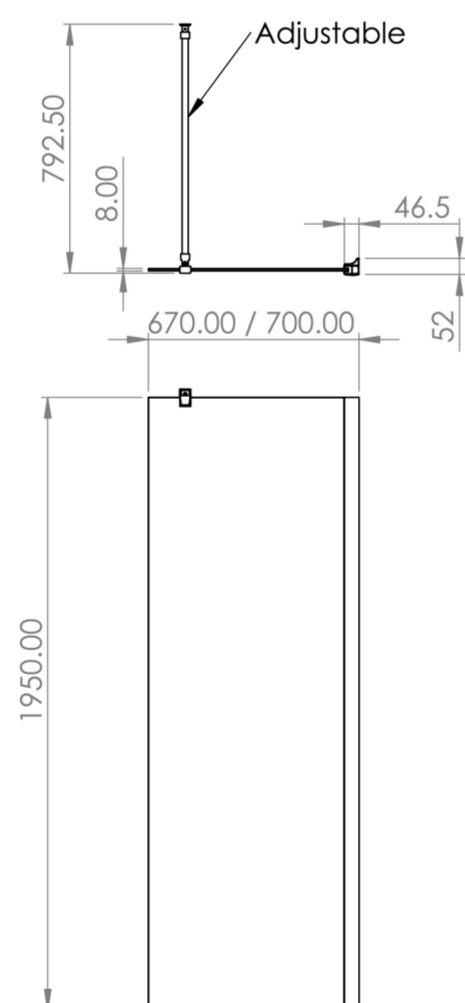

WALKIN 700MM FRONT/SIDE PANEL & TELESCOPIC BAR - POLISHED ALUMINIUM

PRODUCT INFORMATION

Finish:	Chrome
Height:	1950mm
Width:	670mm
Depth:	8mm
Material	Glass, Aluminium
Weight	34kg

Product Code: S2970

DESCRIPTION

WALKIN 8mm Walk-in front/side panel inc telescopic bar 700mm

TECHNICAL DRAWING

Saneux reserves the right to alter the specifications and product range without prior notice. Dimensions are given as a guide only. Dimensions should not be used for surrounding furniture, fixtures and fittings until the product is on site.