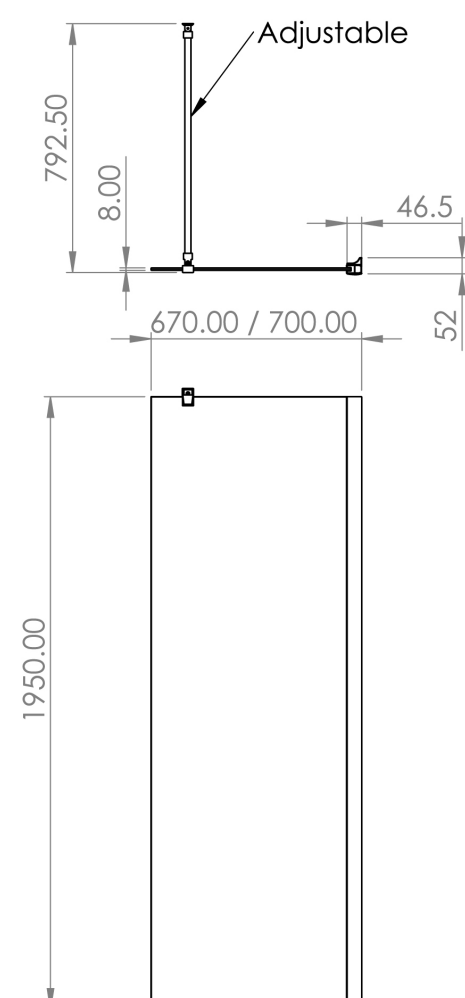

WALKIN 700MM FRONT/SIDE PANEL & TELESCOPIC BAR - POLISHED ALUMINIUM

PRODUCT INFORMATION

Finish:	Chrome
Height:	1950mm
Width:	670mm
Depth:	8mm
Material	Glass, Aluminium
Weight	34kg

Product Code: S2970

DESCRIPTION

WALKIN 8mm Walk-in front/side panel inc telescopic bar 700mm

TECHNICAL DRAWING

Saneux reserves the right to alter the specifications and product range without prior notice. Dimensions are given as a guide only. Dimensions should not be used for surrounding furniture, fixtures and fittings until the product is on site.