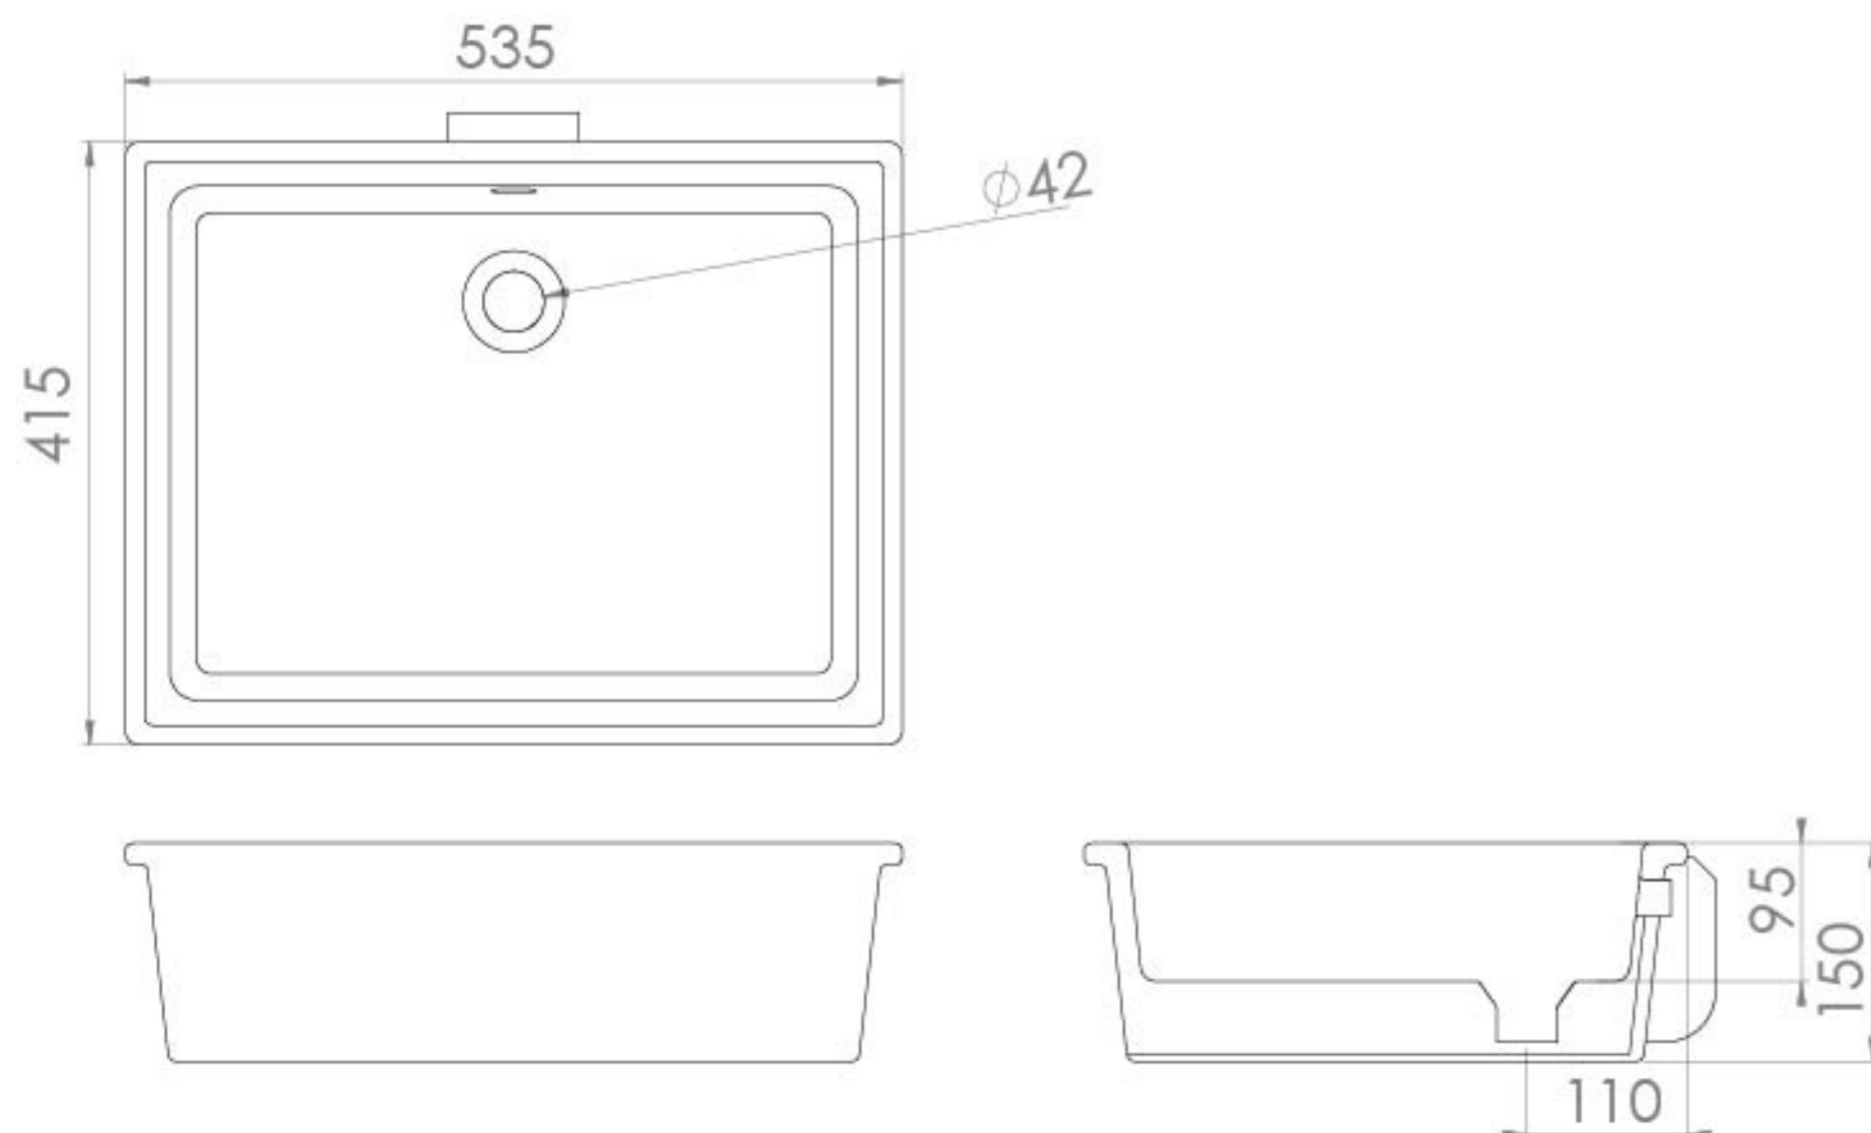

TECHNICAL DRAWING