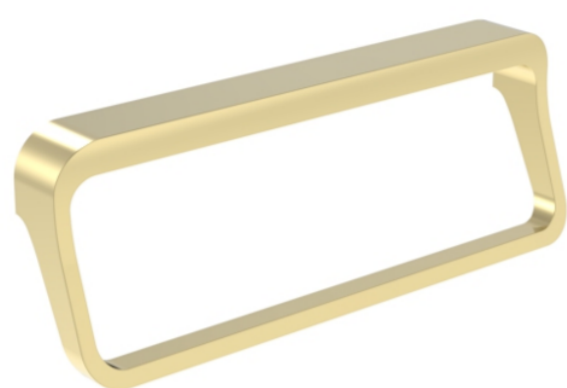

## TALLINN 155MM HANDLE - BRUSHED BRASS

Product Code: HDL27.BB

## PRODUCT INFORMATION

Finish:	Brushed Brass
Height:	56mm
Width:	155mm
Depth:	28mm
Material:	Zamac
Weight:	0.2kg
Fixing Centre Distance (mm):	96mm
Range Pairing:	Austen, Frontier, Hyde, Kingsbury
Guarantee:	2 years

## DESCRIPTION

Many of our units allow you to choose a handle and we have various style options you can go for.

This Tallinn handle in brushed brass is an unmistakably contemporary style of handle that can suit both sharp and curved furniture.

The 155mm size is best suited on drawer and door units.