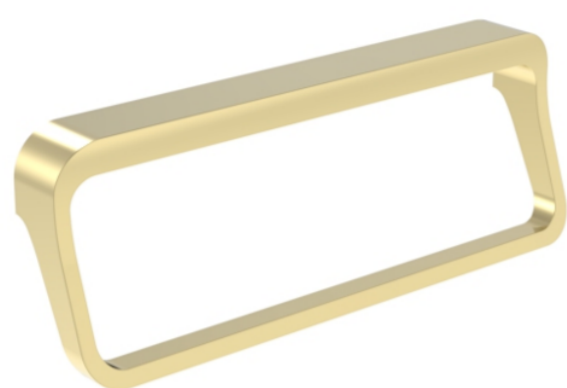

TALLINN 155MM HANDLE - BRUSHED BRASS

Product Code: HDL27.BB

PRODUCT INFORMATION

Finish:	Brushed Brass
Height:	56mm
Width:	155mm
Depth:	28mm
Material:	Zamac
Weight:	0.2kg
Fixing Centre Distance (mm):	96mm
Range Pairing:	Austen, Frontier, Hyde, Kingsbury
Guarantee:	2 years

DESCRIPTION

Many of our units allow you to choose a handle and we have various style options you can go for.

This Tallinn handle in brushed brass is an unmistakably contemporary style of handle that can suit both sharp and curved furniture.

The 155mm size is best suited on drawer and door units.

TECHNICAL DRAWING

Saneux reserves the right to alter the specifications and product range without prior notice. Dimensions are given as a guide only. Dimensions should not be used for surrounding furniture, fixtures and fittings until the product is on site.

<https://saneux.com/products/tallinn-155mm-handle-brushed-brass>