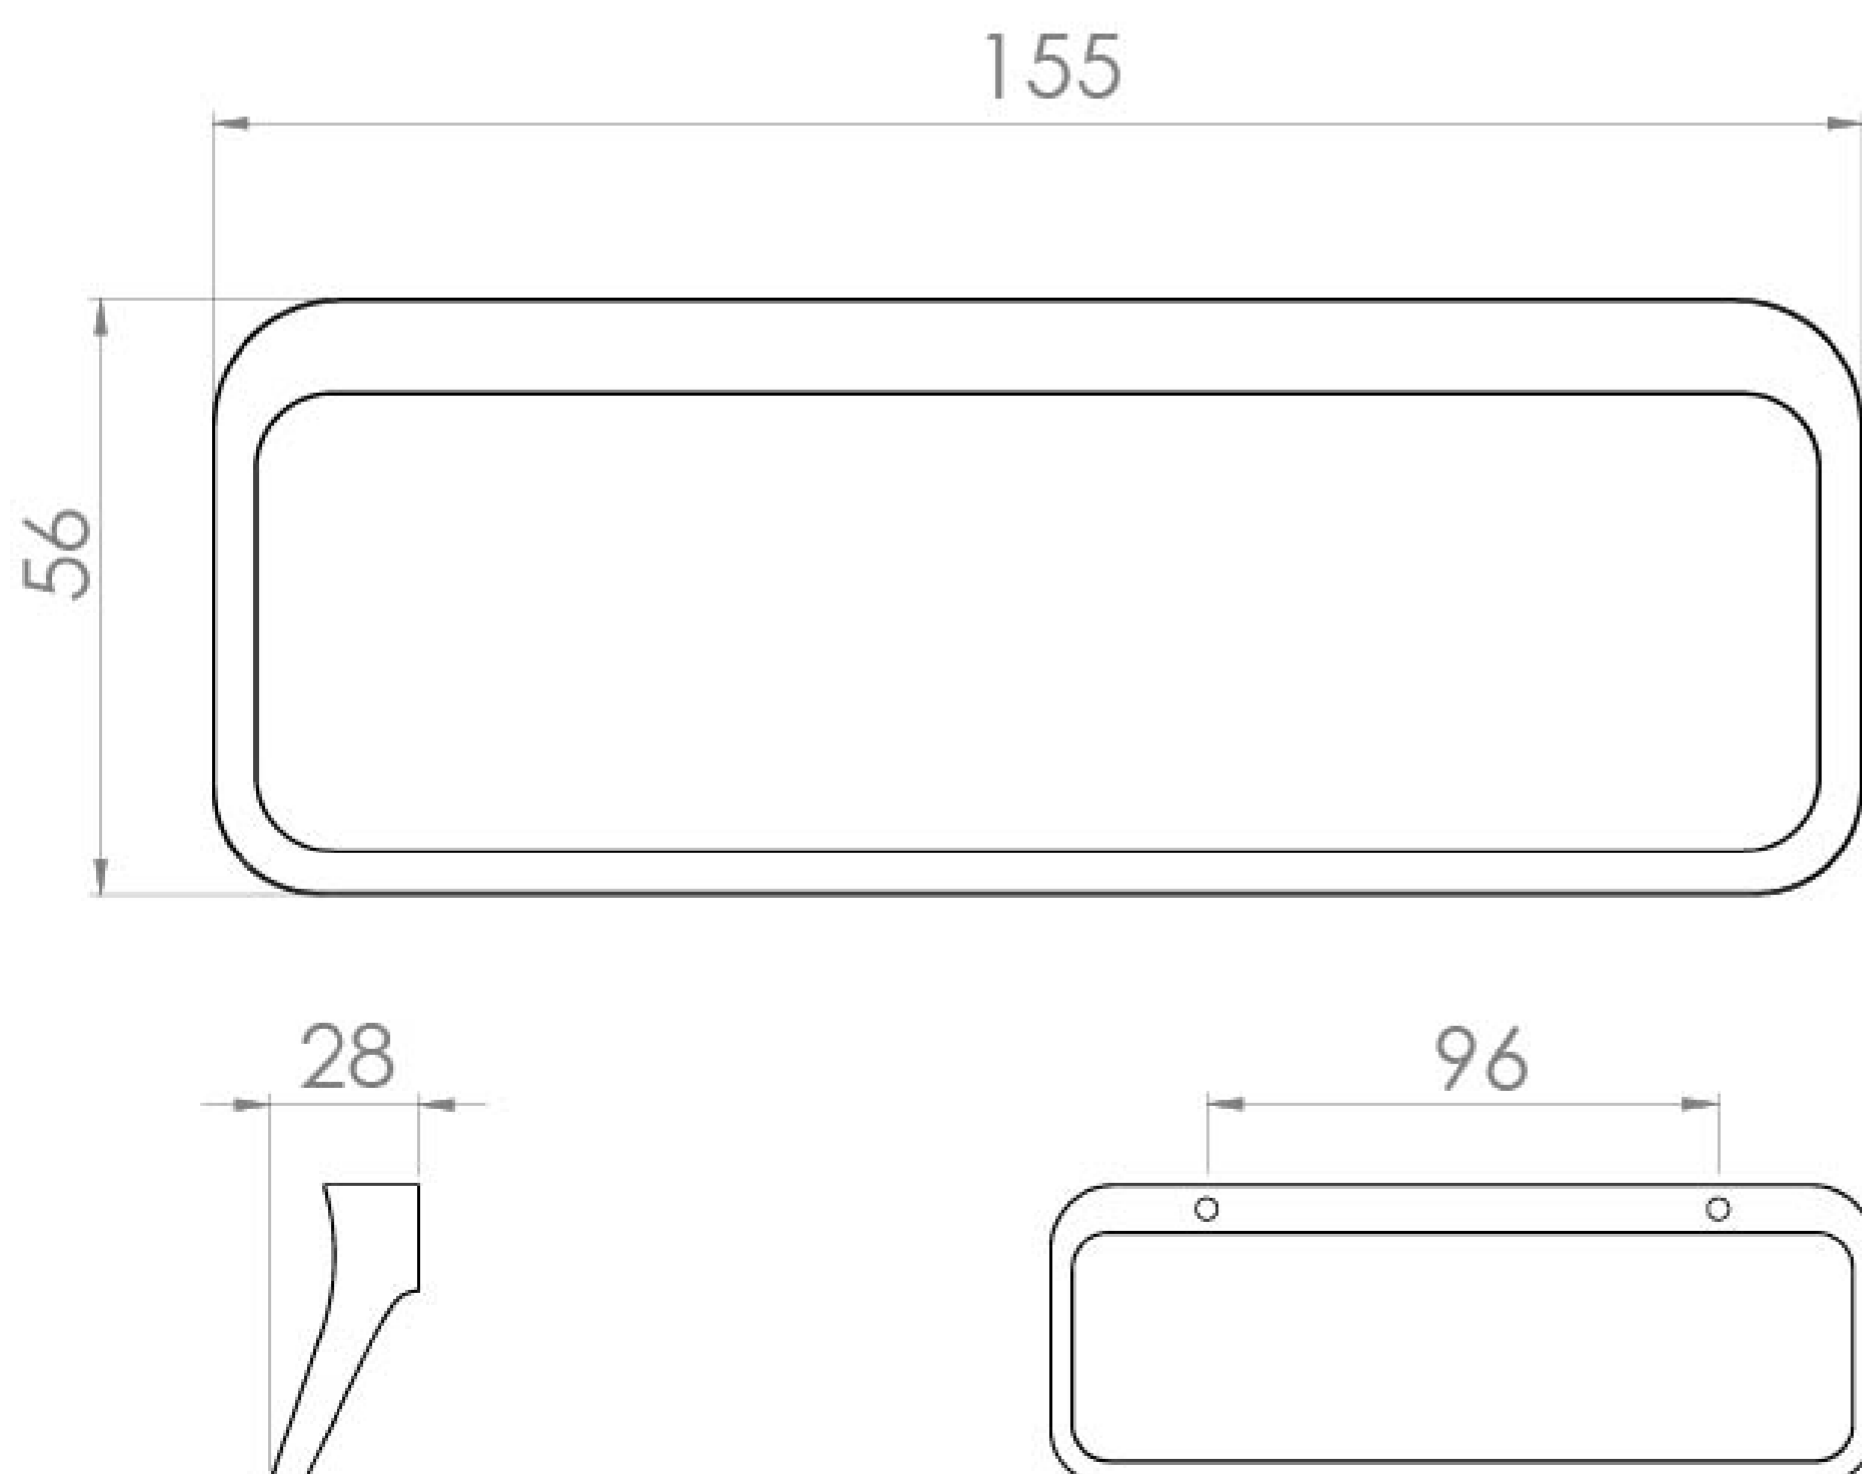

TALLINN 155MM HANDLE - BRUSHED BRASS

Product Code: HDL27.BB

PRODUCT INFORMATION

Finish:	Brushed Brass
Height:	56mm
Width:	155mm
Depth:	28mm
Material:	Zamac
Weight:	0.2kg
Fixing Centre Distance (mm):	96mm
Range Pairing:	Austen, Frontier, Hyde, Kingsbury
Guarantee:	2 years

DESCRIPTION

Many of our units allow you to choose a handle and we have various style options you can go for.

This Tallinn handle in brushed brass is an unmistakably contemporary style of handle that can suit both sharp and curved furniture.

The 155mm size is best suited on drawer and door units.

TECHNICAL DRAWING

Saneux reserves the right to alter the specifications and product range without prior notice. Dimensions are given as a guide only. Dimensions should not be used for surrounding furniture, fixtures and fittings until the product is on site.