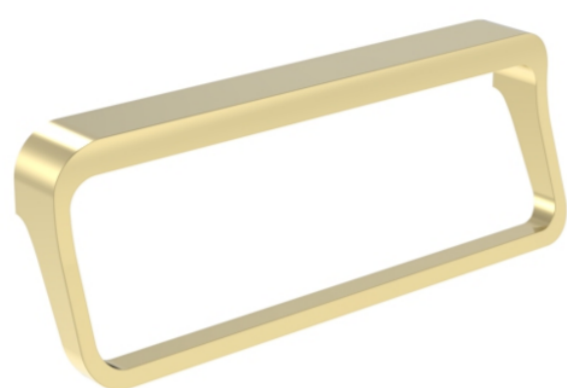

TALLINN 155MM HANDLE - BRUSHED BRASS

Product Code: HDL27.BB

PRODUCT INFORMATION

Finish:	Brushed Brass
Height:	56mm
Width:	155mm
Depth:	28mm
Material:	Zamac
Weight:	0.2kg
Fixing Centre Distance (mm):	96mm
Range Pairing:	Austen, Frontier, Hyde, Kingsbury
Guarantee:	2 years

DESCRIPTION

Many of our units allow you to choose a handle and we have various style options you can go for.

This Tallinn handle in brushed brass is an unmistakably contemporary style of handle that can suit both sharp and curved furniture.

The 155mm size is best suited on drawer and door units.

TECHNICAL DRAWING

Saneux reserves the right to alter the specifications and product range without prior notice. Dimensions are given as a guide only. Dimensions should not be used for surrounding furniture, fixtures and fittings until the product is on site.

<https://saneux.com/products/tallinn-155mm-handle-brushed-brass>