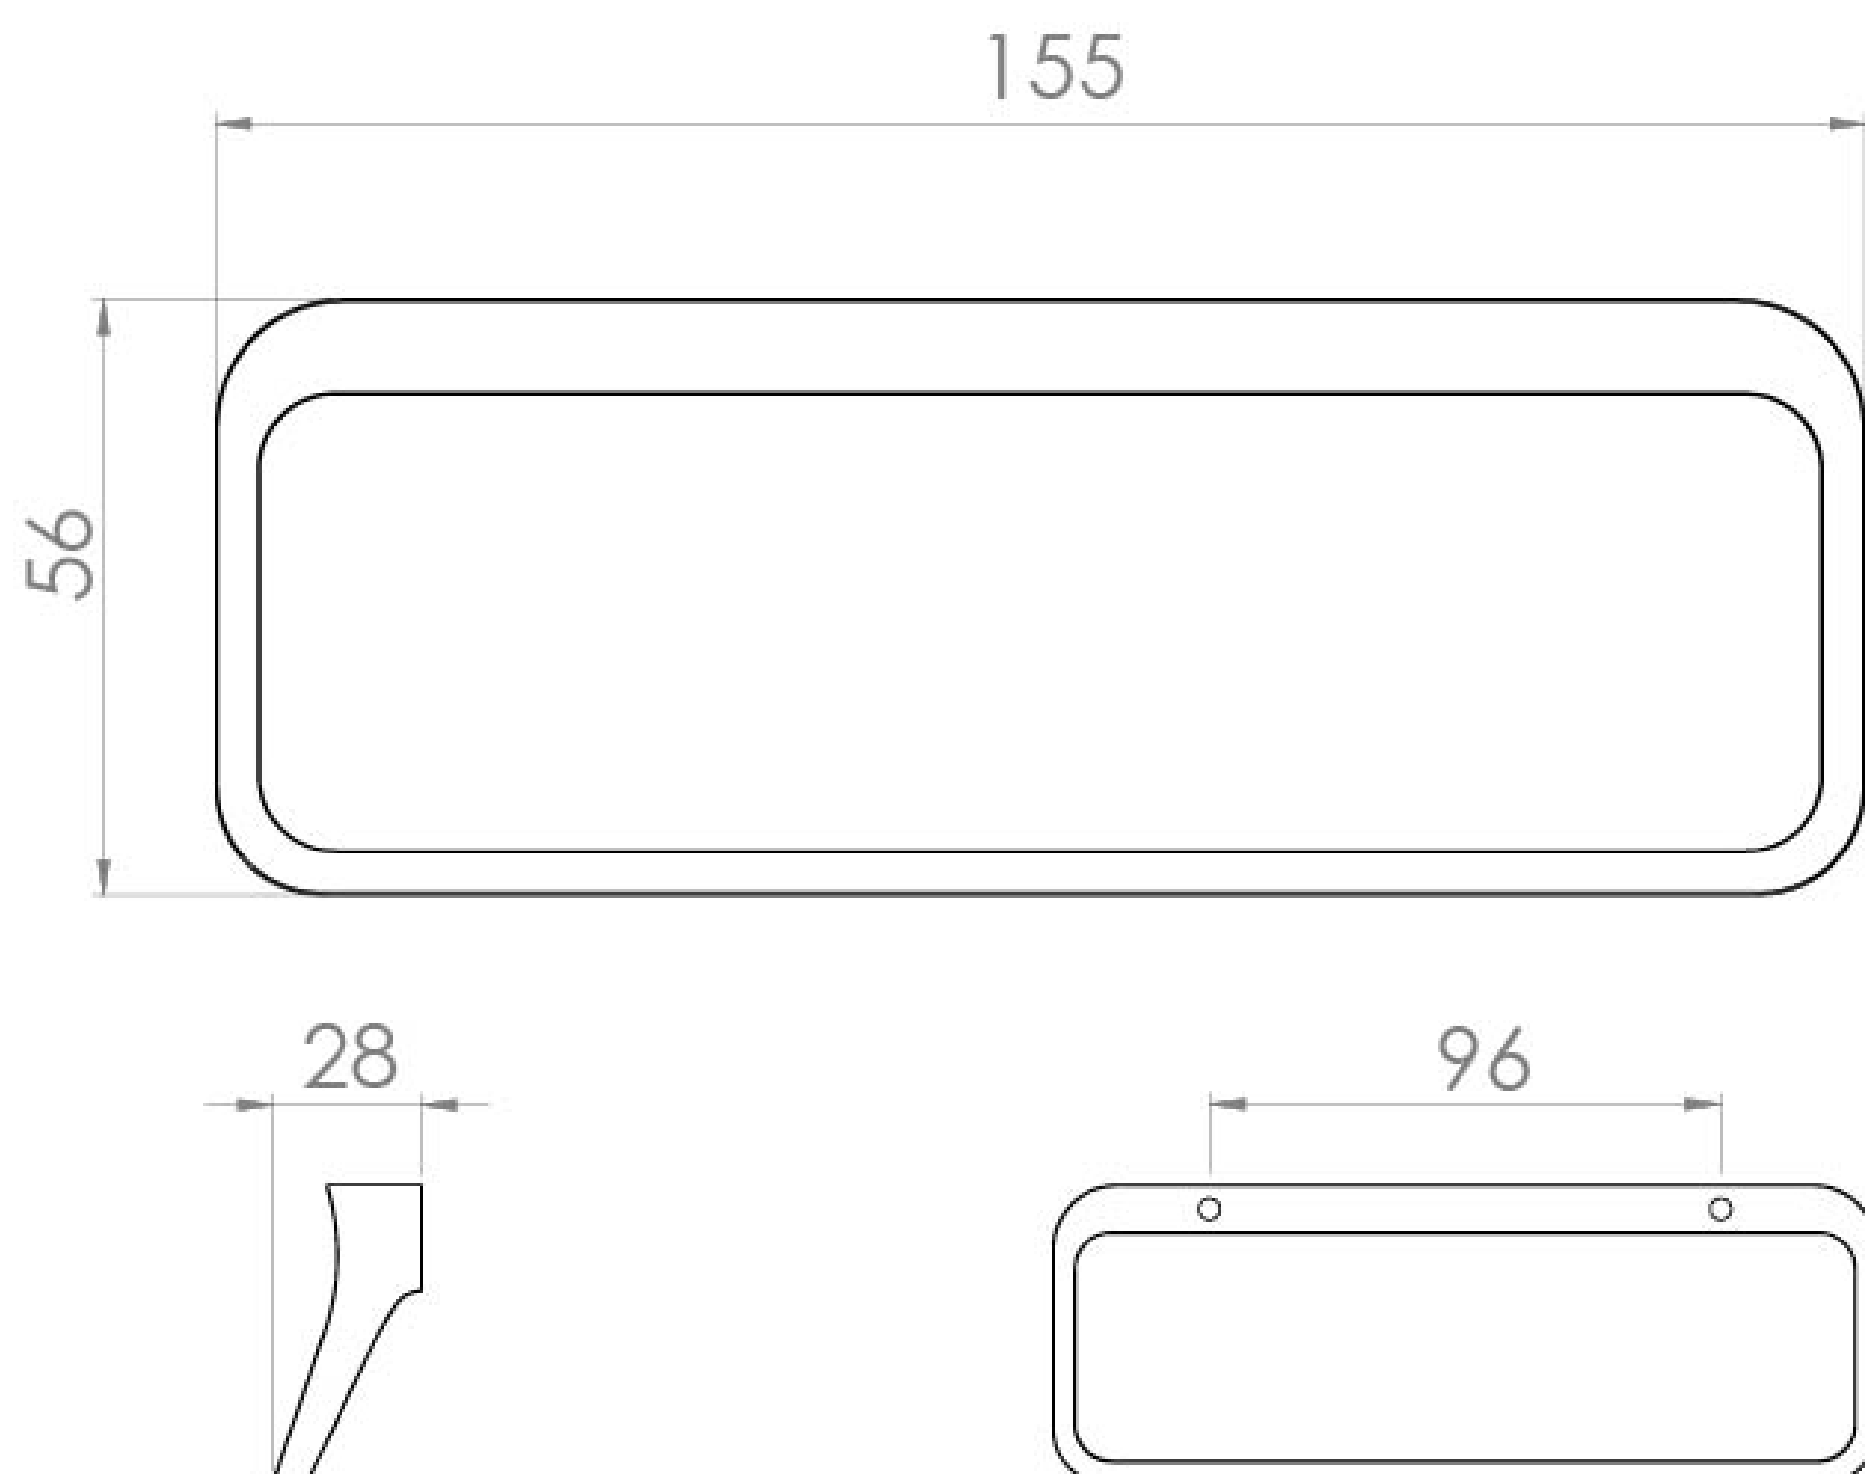

TALLINN 155MM HANDLE - BRUSHED BRASS

Product Code: HDL27.BB

PRODUCT INFORMATION

Finish:	Brushed Brass
Height:	56mm
Width:	155mm
Depth:	28mm
Material:	Zamac
Weight:	0.2kg
Fixing Centre Distance (mm):	96mm
Range Pairing:	Austen, Frontier, Hyde, Kingsbury
Guarantee:	2 years

DESCRIPTION

Many of our units allow you to choose a handle and we have various style options you can go for.

This Tallinn handle in brushed brass is an unmistakably contemporary style of handle that can suit both sharp and curved furniture.

The 155mm size is best suited on drawer and door units.

TECHNICAL DRAWING

Saneux reserves the right to alter the specifications and product range without prior notice. Dimensions are given as a guide only. Dimensions should not be used for surrounding furniture, fixtures and fittings until the product is on site.

<https://saneux.com/products/tallinn-155mm-handle-brushed-brass>