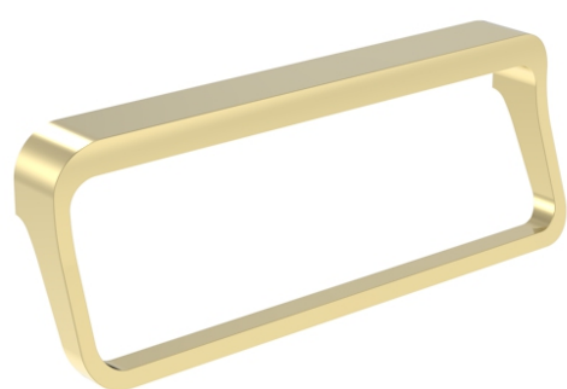

TALLINN 155MM HANDLE - BRUSHED BRASS

Product Code: HDL27.BB

PRODUCT INFORMATION

Finish:	Brushed Brass
Height:	56mm
Width:	155mm
Depth:	28mm
Material:	Zamac
Weight:	0.2kg
Fixing Centre Distance (mm):	96mm
Range Pairing:	Austen, Frontier, Hyde, Kingsbury
Guarantee:	2 years

DESCRIPTION

Many of our units allow you to choose a handle and we have various style options you can go for.

This Tallinn handle in brushed brass is an unmistakably contemporary style of handle that can suit both sharp and curved furniture.

The 155mm size is best suited on drawer and door units.

TECHNICAL DRAWING

Saneux reserves the right to alter the specifications and product range without prior notice. Dimensions are given as a guide only. Dimensions should not be used for surrounding furniture, fixtures and fittings until the product is on site.

<https://saneux.com/products/tallinn-155mm-handle-brushed-brass>