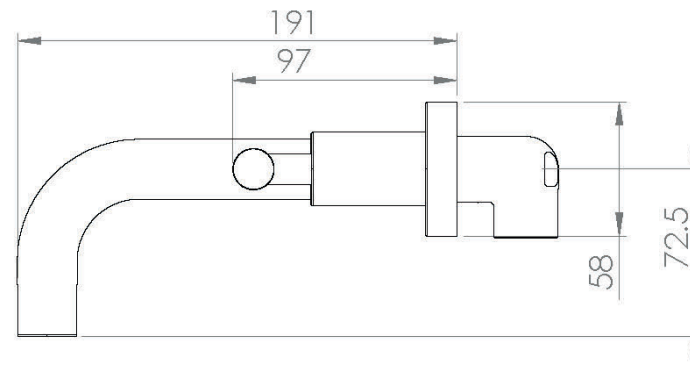

TECHNICAL DRAWING

FLOW RATE