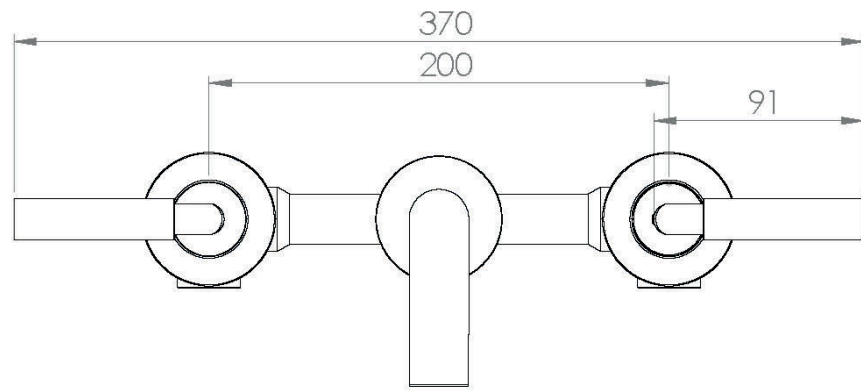

TECHNICAL DRAWING

FLOW RATE