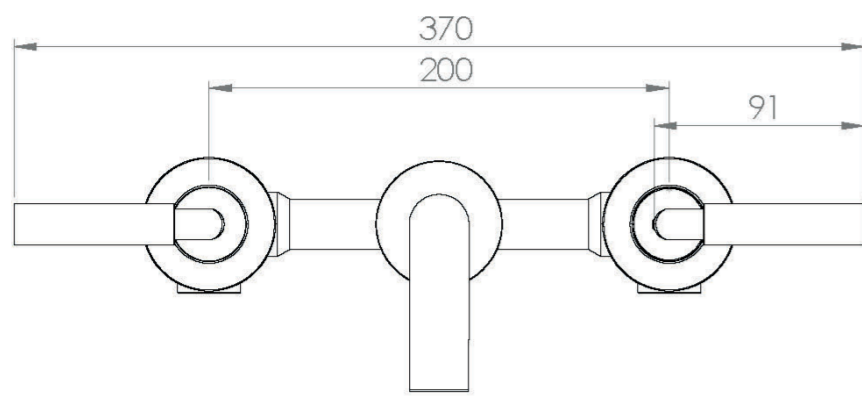

TEMPUS WALL MOUNTED 3 PLATE BASIN MIXER - CHROME

Product Code: TE430

PRODUCT INFORMATION

Finish:	Chrome
Height:	101mm
Width:	370mm
Depth:	191mm
Product Type:	3 Piece Basin Mixer Tap, Wall Mounted Basin Mixer Tap
Material	Brass
Waste	Not included, purchase separately
Guarantee	5 years
Spout Projection (mm)	191mm
Other Features	Pair with a 0 tap hole or countertop basin

DESCRIPTION

TEMPUS 3 hole wall-mounted basin mixer 37 x 7cm.

A stylish 3 hole wall mounted basin mixer from the our TEMPUS range. This mixer is characterised by it's distinctive round shape and elegant design.

Dimensions - **377 mm (w) x 71 mm (h)**

TECHNICAL DRAWING

Image not found or type unknown

FLOW RATE

- 0.1 Bar - Flowrate: 1.2 l/min
- 0.2 Bar - Flowrate: 2.53 l/min
- 0.5 Bar - Flowrate: 4.64 l/min
- 1 Bar - Flowrate: 6.7 l/min
- 2 Bar - Flowrate: 7.87 l/min
- 3 Bar - Flowrate: 7.8 l/min
- 5 Bar - Flowrate: 8.1 l/min

Saneux reserves the right to alter the specifications and product range without prior notice. Dimensions are given as a guide only. Dimensions should not be used for surrounding furniture, fixtures and fittings until the product is on site.