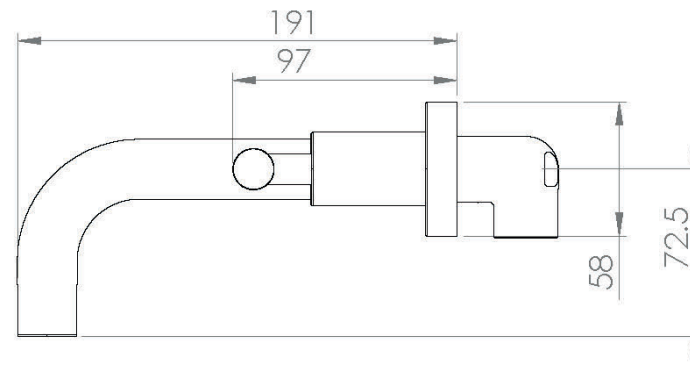

Dimensions - **377 mm (w) x 71 mm (h)**

---

## TECHNICAL DRAWING

## FLOW RATE

Image not found or type unknown

- 0.1 Bar - Flowrate: 1.2 l/min
- 0.2 Bar - Flowrate: 2.53 l/min
- 0.5 Bar - Flowrate: 4.64 l/min
- 1 Bar - Flowrate: 6.7 l/min
- 2 Bar - Flowrate: 7.87 l/min
- 3 Bar - Flowrate: 7.8 l/min
- 5 Bar - Flowrate: 8.1 l/min

Saneux reserves the right to alter the specifications and product range without prior notice. Dimensions are given as a guide only. Dimensions should not be used for surrounding furniture, fixtures and fittings until the product is on site.