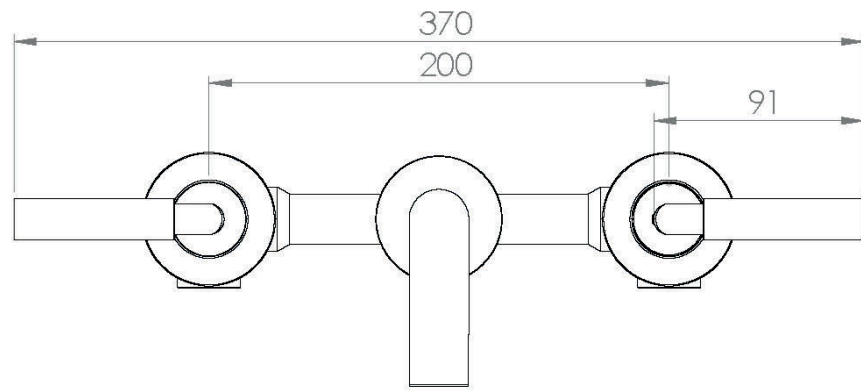

Dimensions - **377 mm (w) x 71 mm (h)**

---

## TECHNICAL DRAWING

## FLOW RATE

Image not found or type unknown

- 0.1 Bar - Flowrate: 1.2 l/min
- 0.2 Bar - Flowrate: 2.53 l/min
- 0.5 Bar - Flowrate: 4.64 l/min
- 1 Bar - Flowrate: 6.7 l/min
- 2 Bar - Flowrate: 7.87 l/min
- 3 Bar - Flowrate: 7.8 l/min
- 5 Bar - Flowrate: 8.1 l/min