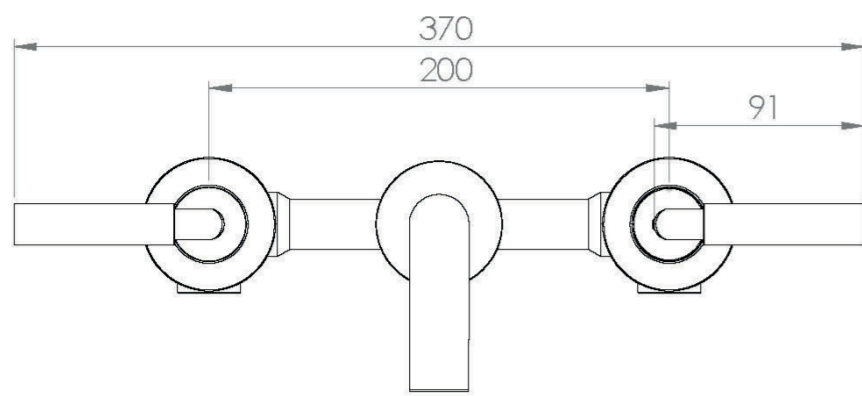

Dimensions - **377 mm (w) x 71 mm (h)**

---

## TECHNICAL DRAWING

## FLOW RATE

Image not found or type unknown

- 0.1 Bar - Flowrate: 1.2 l/min
- 0.2 Bar - Flowrate: 2.53 l/min
- 0.5 Bar - Flowrate: 4.64 l/min
- 1 Bar - Flowrate: 6.7 l/min
- 2 Bar - Flowrate: 7.87 l/min
- 3 Bar - Flowrate: 7.8 l/min
- 5 Bar - Flowrate: 8.1 l/min

Saneux reserves the right to alter the specifications and product range without prior notice. Dimensions are given as a guide only. Dimensions should not be used for surrounding furniture, fixtures and fittings until the product is on site.