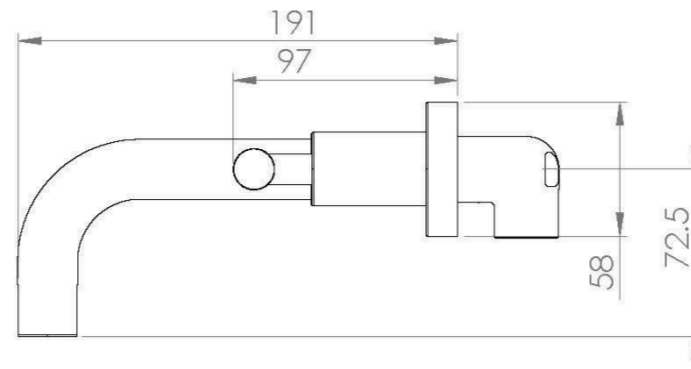

Dimensions - **377 mm (w) x 71 mm (h)**

---

## TECHNICAL DRAWING

## FLOW RATE

Image not found or type unknown

- 0.1 Bar - Flowrate: 1.2 l/min
- 0.2 Bar - Flowrate: 2.53 l/min
- 0.5 Bar - Flowrate: 4.64 l/min
- 1 Bar - Flowrate: 6.7 l/min
- 2 Bar - Flowrate: 7.87 l/min
- 3 Bar - Flowrate: 7.8 l/min
- 5 Bar - Flowrate: 8.1 l/min

Saneux reserves the right to alter the specifications and product range without prior notice. Dimensions are given as a guide only. Dimensions should not be used for surrounding furniture, fixtures and fittings until the product is on site.