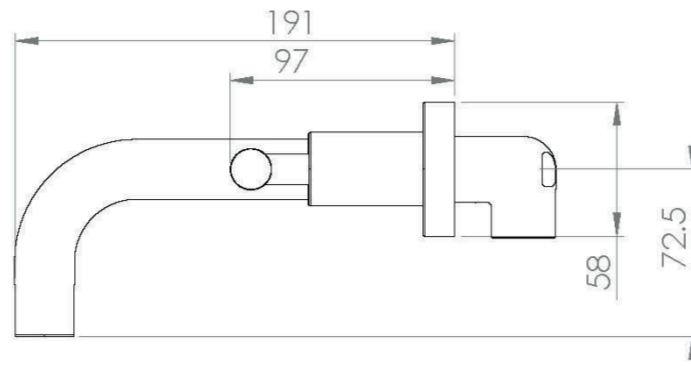

TEMPUS WALL MOUNTED 3 PLATE BASIN MIXER - CHROME

Product Code: TE430

PRODUCT INFORMATION

Finish:	Chrome
Height:	101mm
Width:	370mm
Depth:	191mm
Product Type:	3 Piece Basin Mixer Tap, Wall Mounted Basin Mixer Tap
Material	Brass
Waste	Not included, purchase separately
Guarantee	5 years
Spout Projection (mm)	191mm
Other Features	Pair with a 0 tap hole or countertop basin

DESCRIPTION

TEMPUS 3 hole wall-mounted basin mixer 37 x 7cm.

A stylish 3 hole wall mounted basin mixer from the our TEMPUS range. This mixer is characterised by it's distinctive round shape and elegant design.

Dimensions - **377 mm (w) x 71 mm (h)**

TECHNICAL DRAWING

Image not found or type unknown

FLOW RATE

- 0.1 Bar - Flowrate: 1.2 l/min
- 0.2 Bar - Flowrate: 2.53 l/min
- 0.5 Bar - Flowrate: 4.64 l/min
- 1 Bar - Flowrate: 6.7 l/min
- 2 Bar - Flowrate: 7.87 l/min
- 3 Bar - Flowrate: 7.8 l/min
- 5 Bar - Flowrate: 8.1 l/min

Saneux reserves the right to alter the specifications and product range without prior notice. Dimensions are given as a guide only. Dimensions should not be used for surrounding furniture, fixtures and fittings until the product is on site.