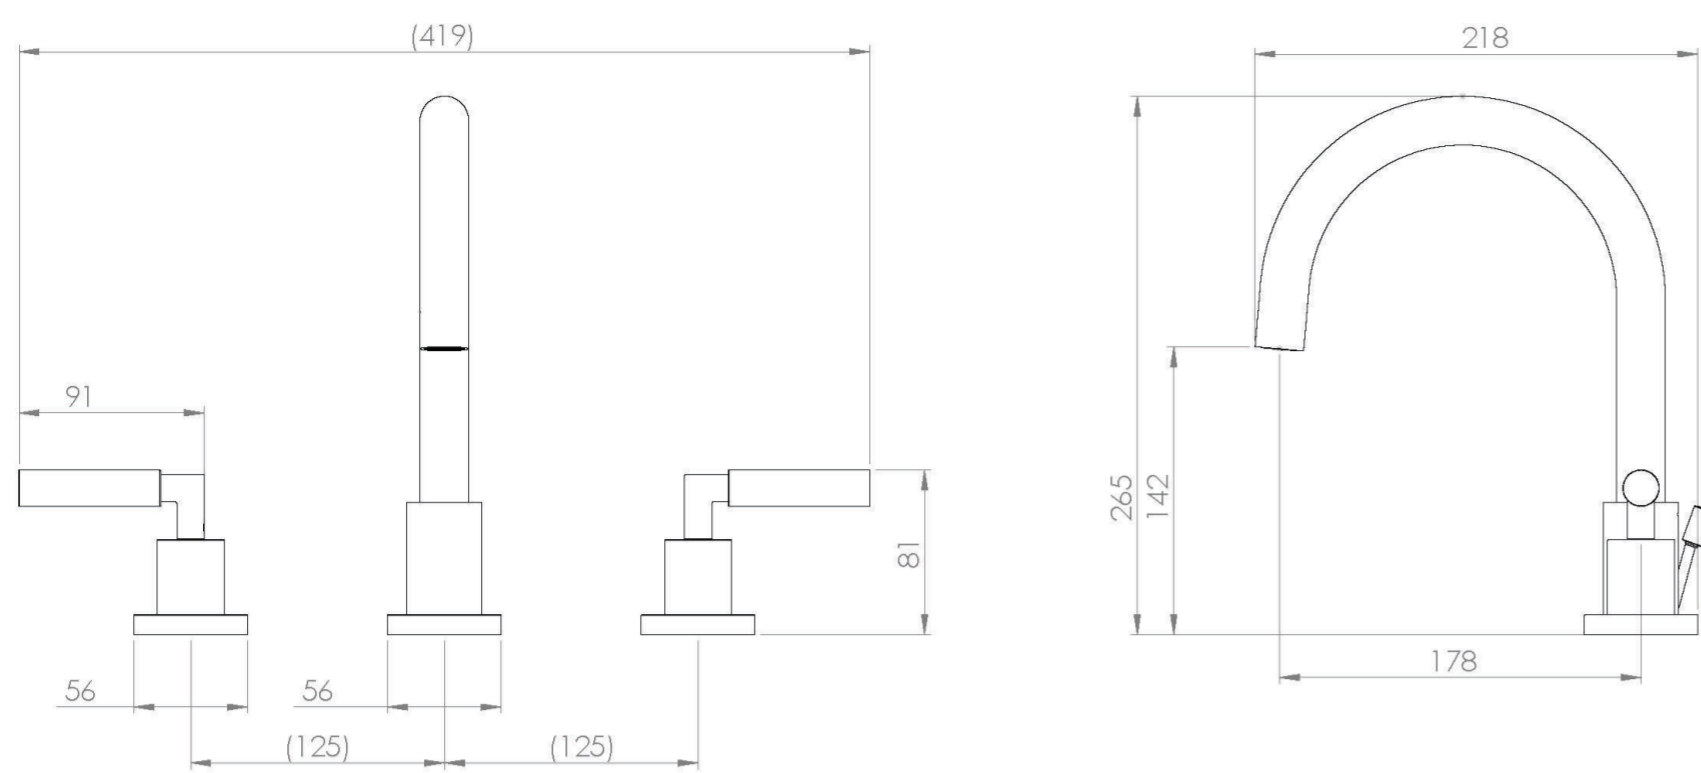

TECHNICAL DRAWING