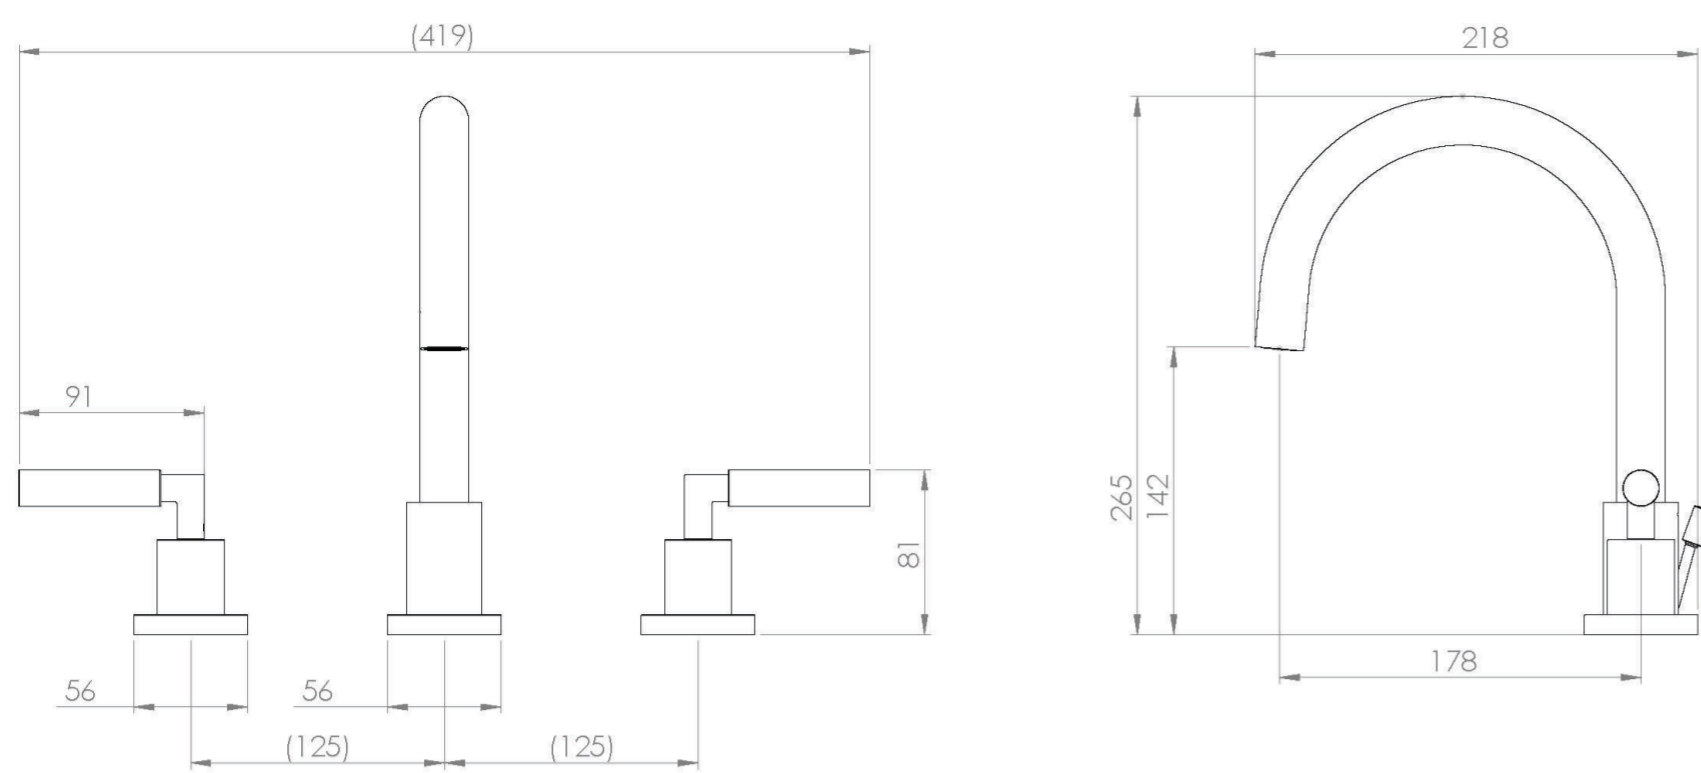

## PRODUCT INFORMATION

<b>Finish:</b>	Chrome
<b>Height:</b>	265mm
<b>Width:</b>	-419mm
<b>Depth:</b>	218mm
<b>Material</b>	Brass
<b>Waste</b>	Not included, purchase separately
<b>Guarantee</b>	5 years
<b>Spout Projection (mm)</b>	178mm
<b>Other Features</b>	Pair with a 3 tap hole basin

## DESCRIPTION

TEMPUS 3-hole basin mixer 37 x 28cm - w/pop-up waste

A stylish basin mixer with an included pop-up waste. The flawless, round design of this basin mixer make it an excellent choice for any of our MONTY or MATTEO square or rectangular basins.

Dimensions - **372 mm (w) x 281 mm (h) x 240 mm (d)**

## TECHNICAL DRAWING

Image not found or type unknown