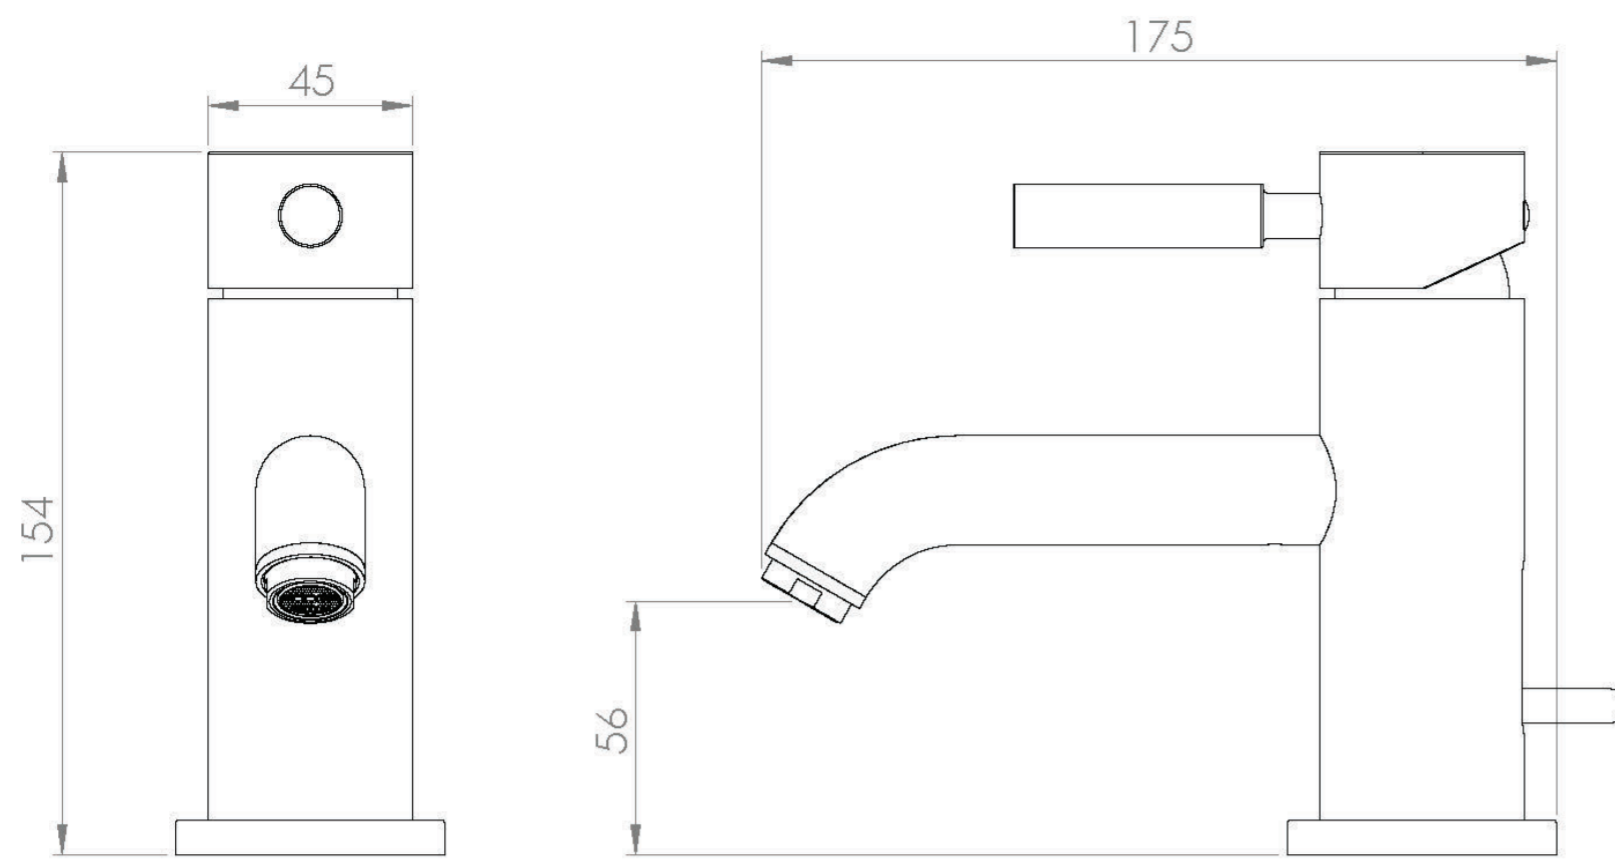

TEMPUS BASIN MIXER & POP UP WASTE - CHROME

Product Code: TE101

PRODUCT INFORMATION

Finish:	Chrome
Height:	154mm
Width:	45mm
Depth:	175mm
Material	Brass
Waste	Not included, purchase separately
Guarantee	5 years

DESCRIPTION

TEMPUS basin mixer 17 x 15cm - w/pop-up waste

A stylish basin mixer with an included pop-up waste. The flawless, round design of this basin mixer make it an excellent choice for any of our MONTY or MATTEOsquare or rectangular basins.

Dimensions - **176 mm (w) x 150 mm (h)**

TECHNICAL DRAWING

FLOW RATE

- 0.1 Bar - Flowrate: 0.68 l/min
- 0.2 Bar - Flowrate: 1.58 l/min
- 0.5 Bar - Flowrate: 2.94 l/min
- 1 Bar - Flowrate: 4.3 l/min
- 2 Bar - Flowrate: 6.68 l/min
- 3 Bar - Flowrate: 8.42 l/min
- 5 Bar - Flowrate: 11.06 l/min