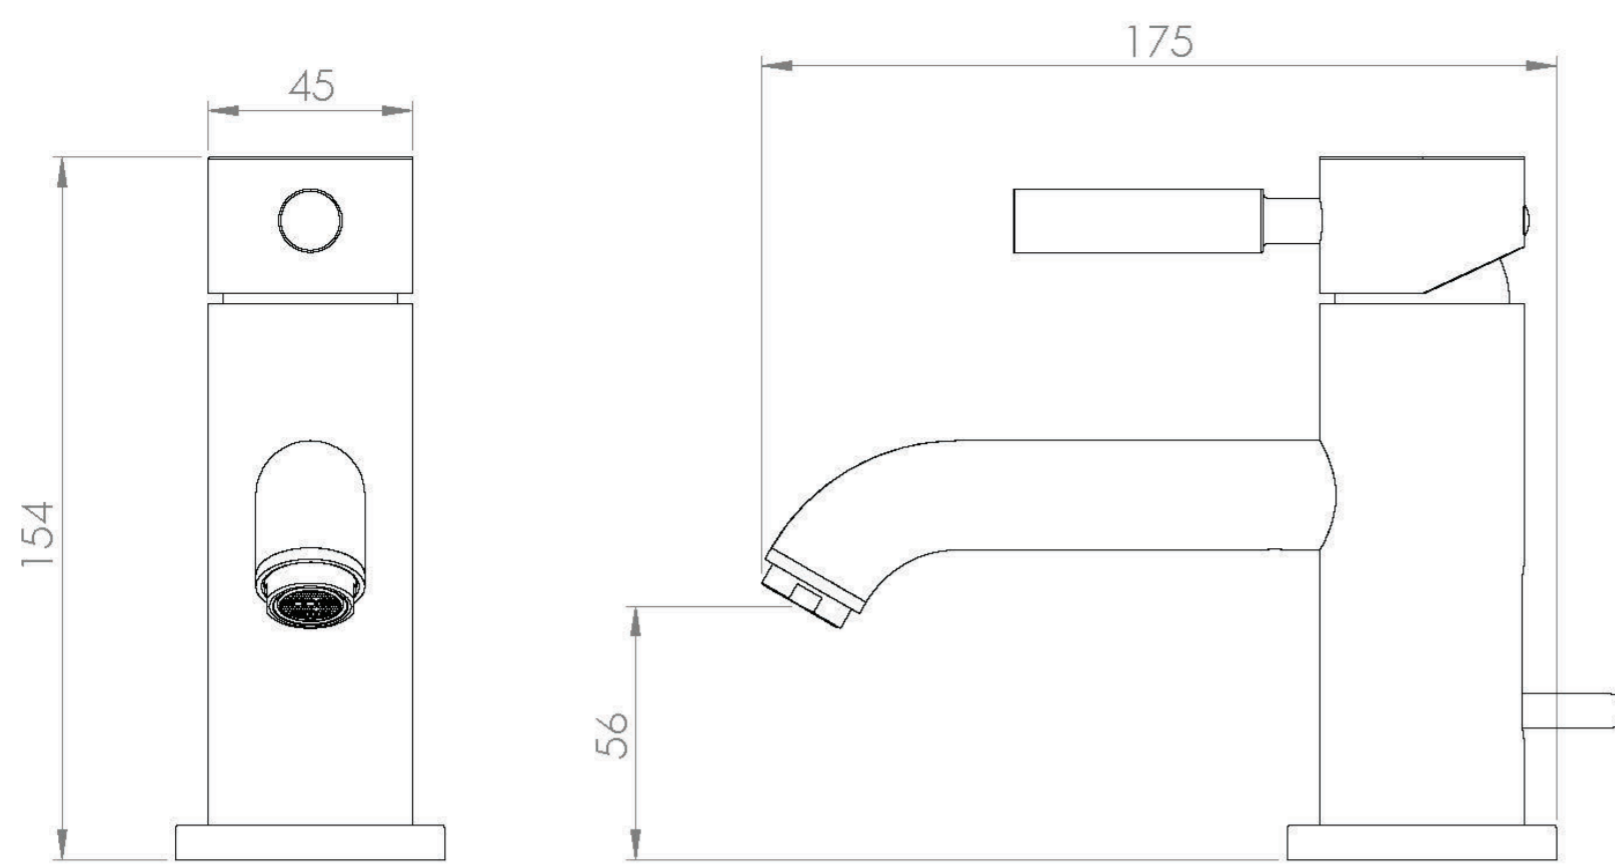

TEMPUS BASIN MIXER & POP UP WASTE - CHROME

Product Code: TE101

PRODUCT INFORMATION

Finish:	Chrome
Height:	154mm
Width:	45mm
Depth:	175mm
Material	Brass
Waste	Not included, purchase separately
Guarantee	5 years

DESCRIPTION

TEMPUS basin mixer 17 x 15cm - w/pop-up waste

A stylish basin mixer with an included pop-up waste. The flawless, round design of this basin mixer make it an excellent choice for any of our MONTY or MATTEOsquare or rectangular basins.

Dimensions - **176 mm (w) x 150 mm (h)**

TECHNICAL DRAWING

FLOW RATE

- 0.1 Bar - Flowrate: 0.68 l/min
- 0.2 Bar - Flowrate: 1.58 l/min
- 0.5 Bar - Flowrate: 2.94 l/min
- 1 Bar - Flowrate: 4.3 l/min
- 2 Bar - Flowrate: 6.68 l/min
- 3 Bar - Flowrate: 8.42 l/min
- 5 Bar - Flowrate: 11.06 l/min