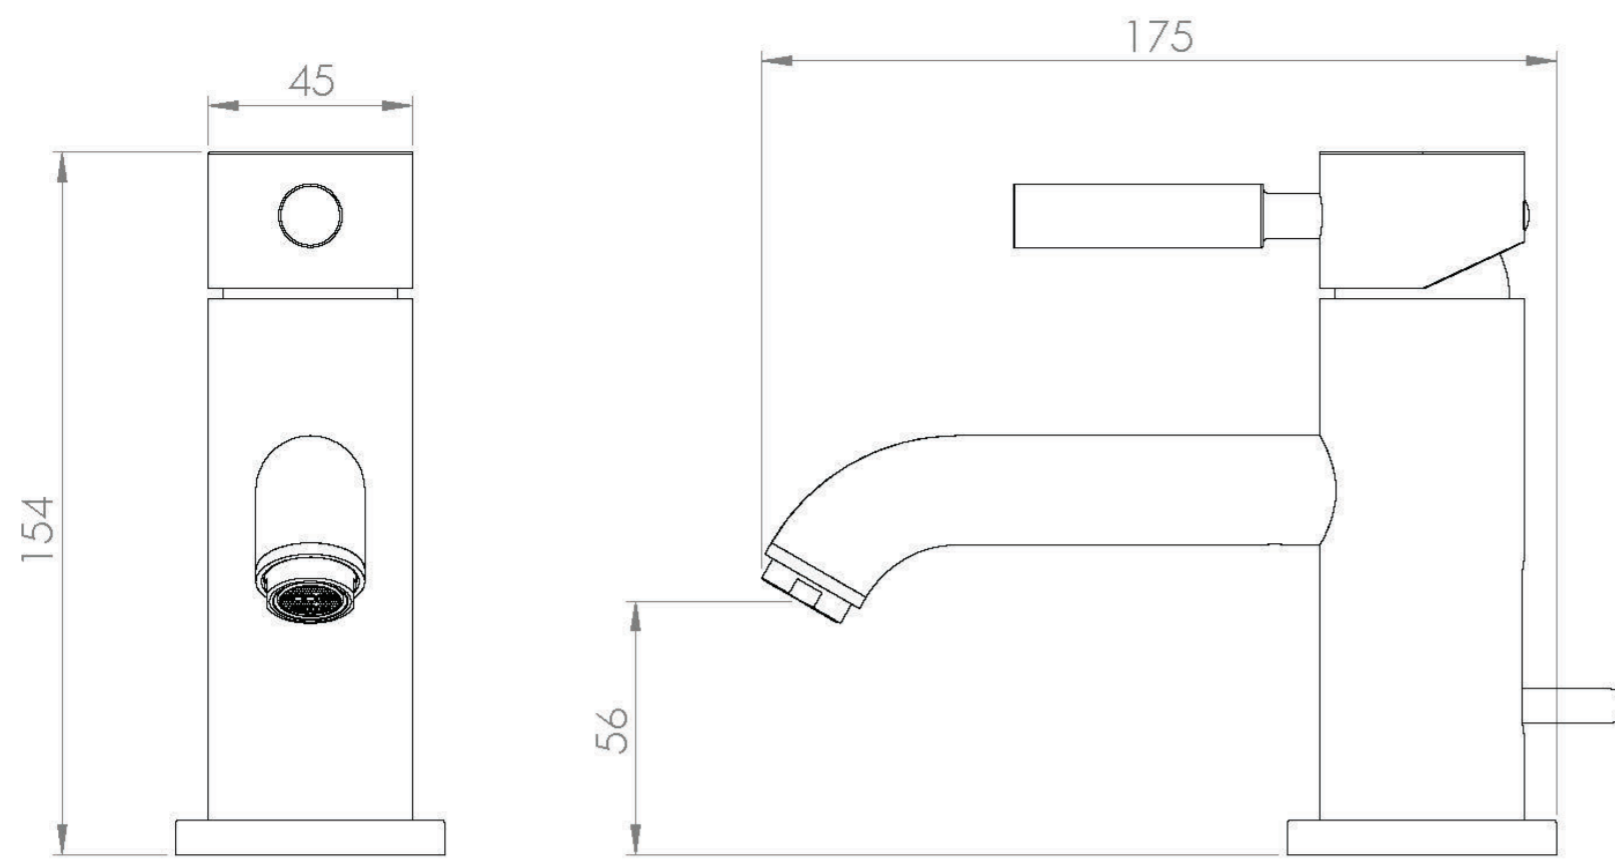

TEMPUS BASIN MIXER & POP UP WASTE - CHROME

Product Code: TE101

PRODUCT INFORMATION

Finish:	Chrome
Height:	154mm
Width:	45mm
Depth:	175mm
Material	Brass
Waste	Not included, purchase separately
Guarantee	5 years

DESCRIPTION

TEMPUS basin mixer 17 x 15cm - w/pop-up waste

A stylish basin mixer with an included pop-up waste. The flawless, round design of this basin mixer make it an excellent choice for any of our MONTY or MATTEOsquare or rectangular basins.

Dimensions - **176 mm (w) x 150 mm (h)**

TECHNICAL DRAWING

FLOW RATE

- 0.1 Bar - Flowrate: 0.68 l/min
- 0.2 Bar - Flowrate: 1.58 l/min
- 0.5 Bar - Flowrate: 2.94 l/min
- 1 Bar - Flowrate: 4.3 l/min
- 2 Bar - Flowrate: 6.68 l/min
- 3 Bar - Flowrate: 8.42 l/min
- 5 Bar - Flowrate: 11.06 l/min