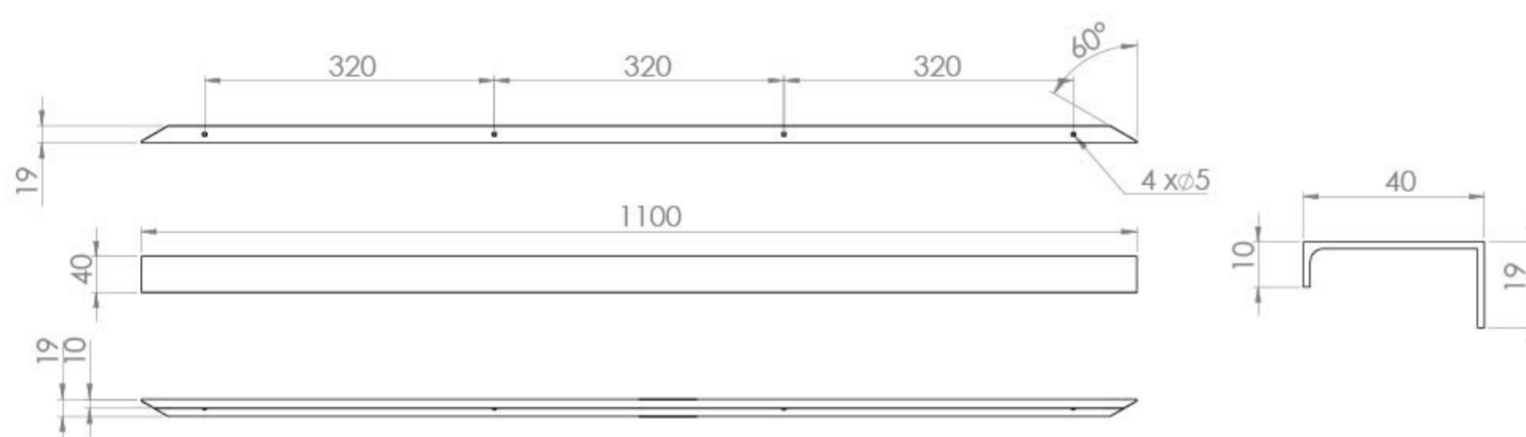

ZURICH 430MM & 1100MM HANDLE SET - MATTE BLACK

PRODUCT INFORMATION

Finish:	Matte Black
Height:	19mm
Width:	430/1100mm
Depth:	40mm
Material	Aluminium

Product Code: HDL17.MB

DESCRIPTION

Many of our units now allow you to choose a handle and we have various style options you can go for.

This Zurich handle set in matte black is specifically for our PRAGUE tall side units that are available in gloss white and matte white.

TECHNICAL DRAWING

Saneux reserves the right to alter the specifications and product range without prior notice. Dimensions are given as a guide only. Dimensions should not be used for surrounding furniture, fixtures and fittings until the product is on site.