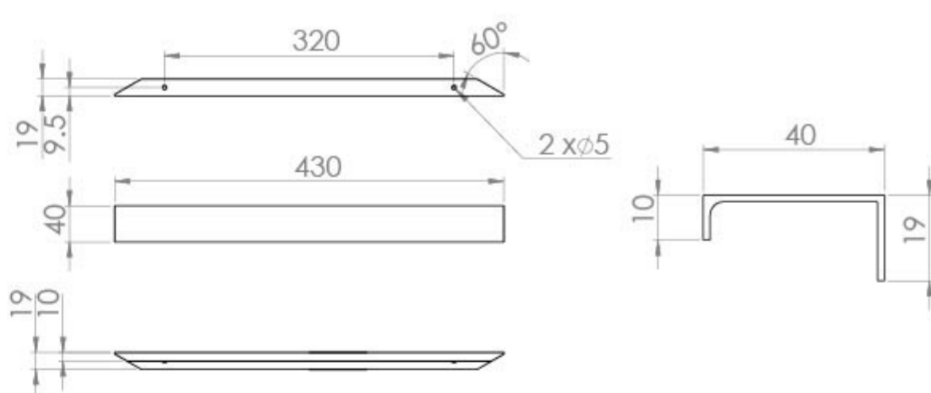

ZURICH 430MM & 1100MM HANDLE SET - MATTE BLACK

PRODUCT INFORMATION

Finish:	Matte Black
Height:	19mm
Width:	430/1100mm
Depth:	40mm
Material	Aluminium

Product Code: HDL17.MB

DESCRIPTION

Many of our units now allow you to choose a handle and we have various style options you can go for.

This Zurich handle set in matte black is specifically for our PRAGUE tall side units that are available in gloss white and matte white.

TECHNICAL DRAWING

Saneux reserves the right to alter the specifications and product range without prior notice. Dimensions are given as a guide only. Dimensions should not be used for surrounding furniture, fixtures and fittings until the product is on site.