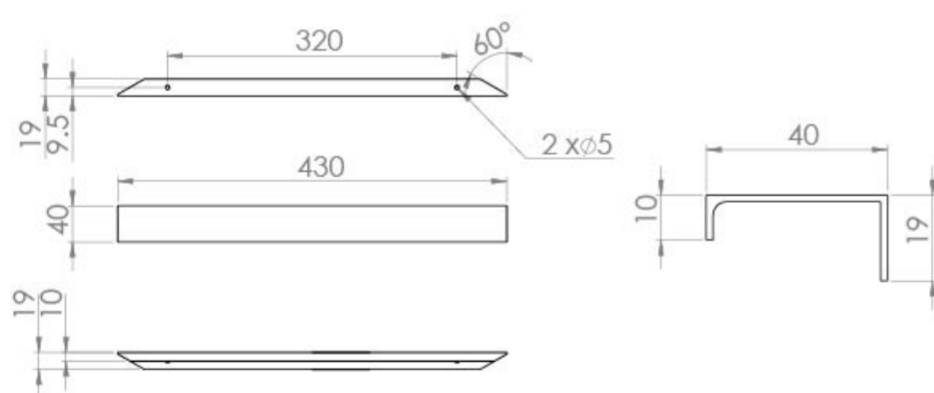

ZURICH 430MM & 1100MM HANDLE SET - MATTE BLACK

PRODUCT INFORMATION

Finish:	Matte Black
Height:	19mm
Width:	430/1100mm
Depth:	40mm
Material:	Aluminium

Product Code: HDL17.MB

DESCRIPTION

Many of our units now allow you to choose a handle and we have various style options you can go for.

This Zurich handle set in matte black is specifically for our PRAGUE tall side units that are available in gloss white and matte white.

TECHNICAL DRAWING

Saneux reserves the right to alter the specifications and product range without prior notice. Dimensions are given as a guide only. Dimensions should not be used for surrounding furniture, fixtures and fittings until the product is on site.