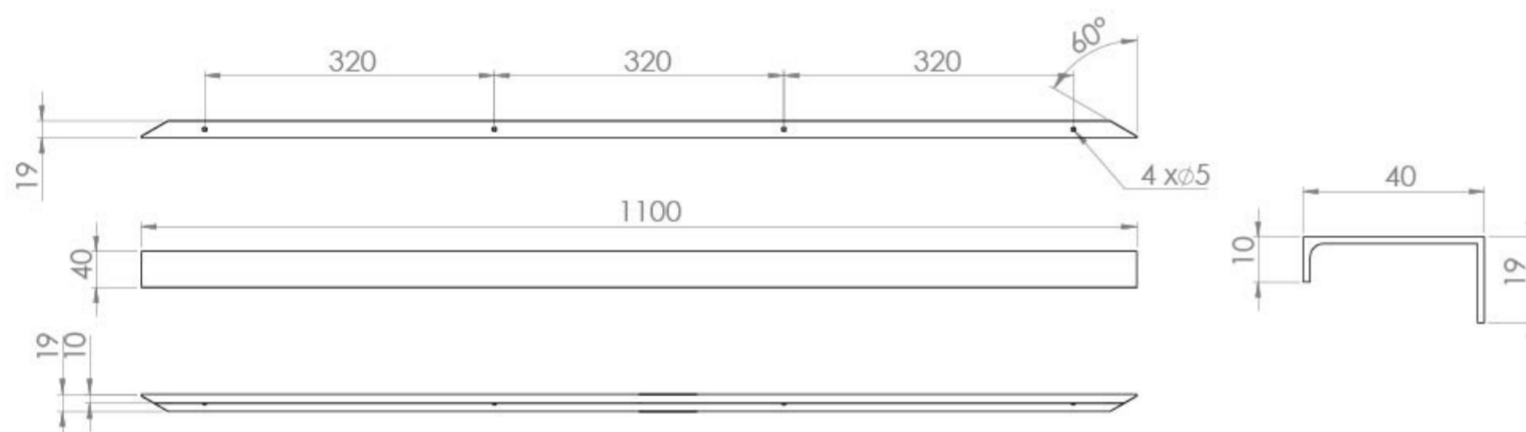

ZURICH 430MM & 1100MM HANDLE SET - MATTE BLACK

PRODUCT INFORMATION

Finish:	Matte Black
Height:	19mm
Width:	430/1100mm
Depth:	40mm
Material:	Aluminium

Product Code: HDL17.MB

DESCRIPTION

Many of our units now allow you to choose a handle and we have various style options you can go for.

This Zurich handle set in matte black is specifically for our PRAGUE tall side units that are available in gloss white and matte white.

TECHNICAL DRAWING

Saneux reserves the right to alter the specifications and product range without prior notice. Dimensions are given as a guide only. Dimensions should not be used for surrounding furniture, fixtures and fittings until the product is on site.