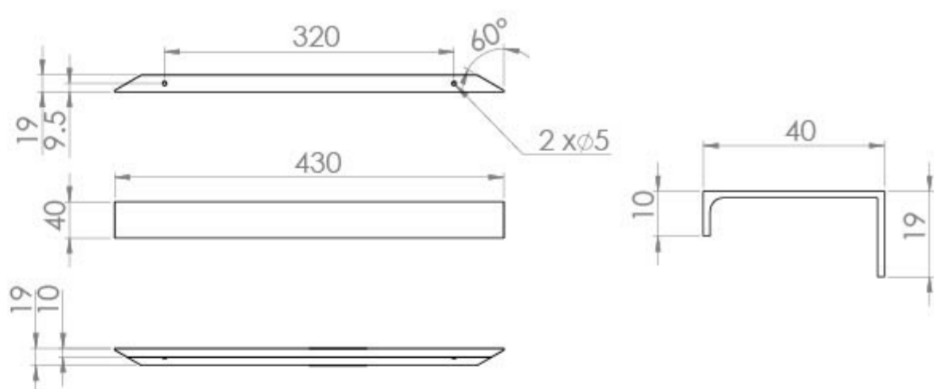

ZURICH 430MM & 1100MM HANDLE SET - MATTE BLACK

PRODUCT INFORMATION

Finish:	Matte Black
Height:	19mm
Width:	430/1100mm
Depth:	40mm
Material	Aluminium

Product Code: HDL17.MB

DESCRIPTION

Many of our units now allow you to choose a handle and we have various style options you can go for.

This Zurich handle set in matte black is specifically for our PRAGUE tall side units that are available in gloss white and matte white.

TECHNICAL DRAWING

Saneux reserves the right to alter the specifications and product range without prior notice. Dimensions are given as a guide only. Dimensions should not be used for surrounding furniture, fixtures and fittings until the product is on site.