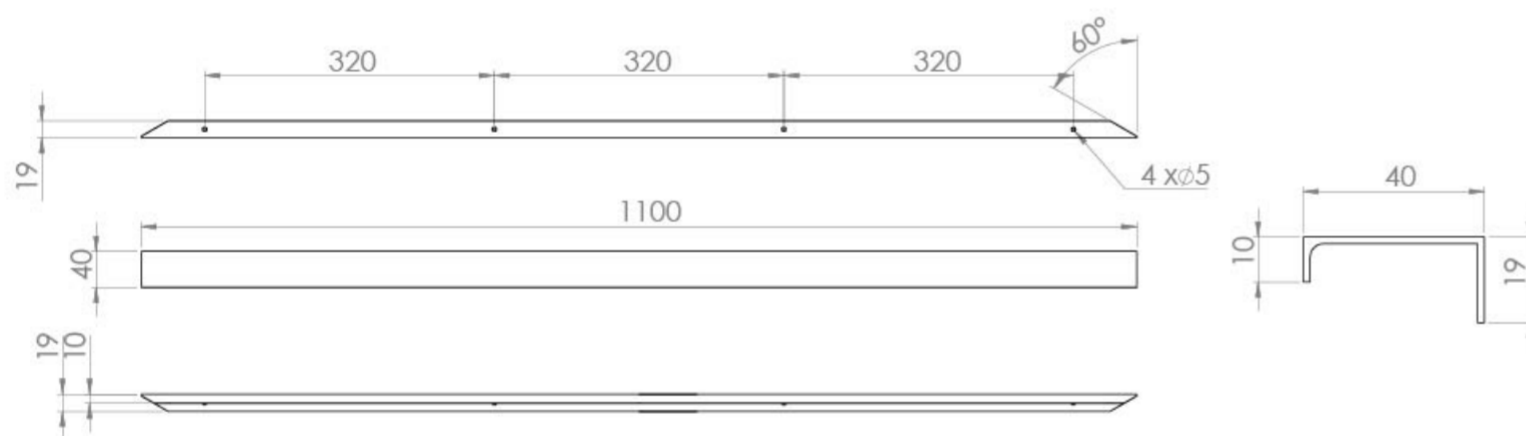

ZURICH 430MM & 1100MM HANDLE SET - MATTE BLACK

PRODUCT INFORMATION

Finish:	Matte Black
Height:	19mm
Width:	430/1100mm
Depth:	40mm
Material	Aluminium

Product Code: HDL17.MB

DESCRIPTION

Many of our units now allow you to choose a handle and we have various style options you can go for.

This Zurich handle set in matte black is specifically for our PRAGUE tall side units that are available in gloss white and matte white.

TECHNICAL DRAWING

Saneux reserves the right to alter the specifications and product range without prior notice. Dimensions are given as a guide only. Dimensions should not be used for surrounding furniture, fixtures and fittings until the product is on site.