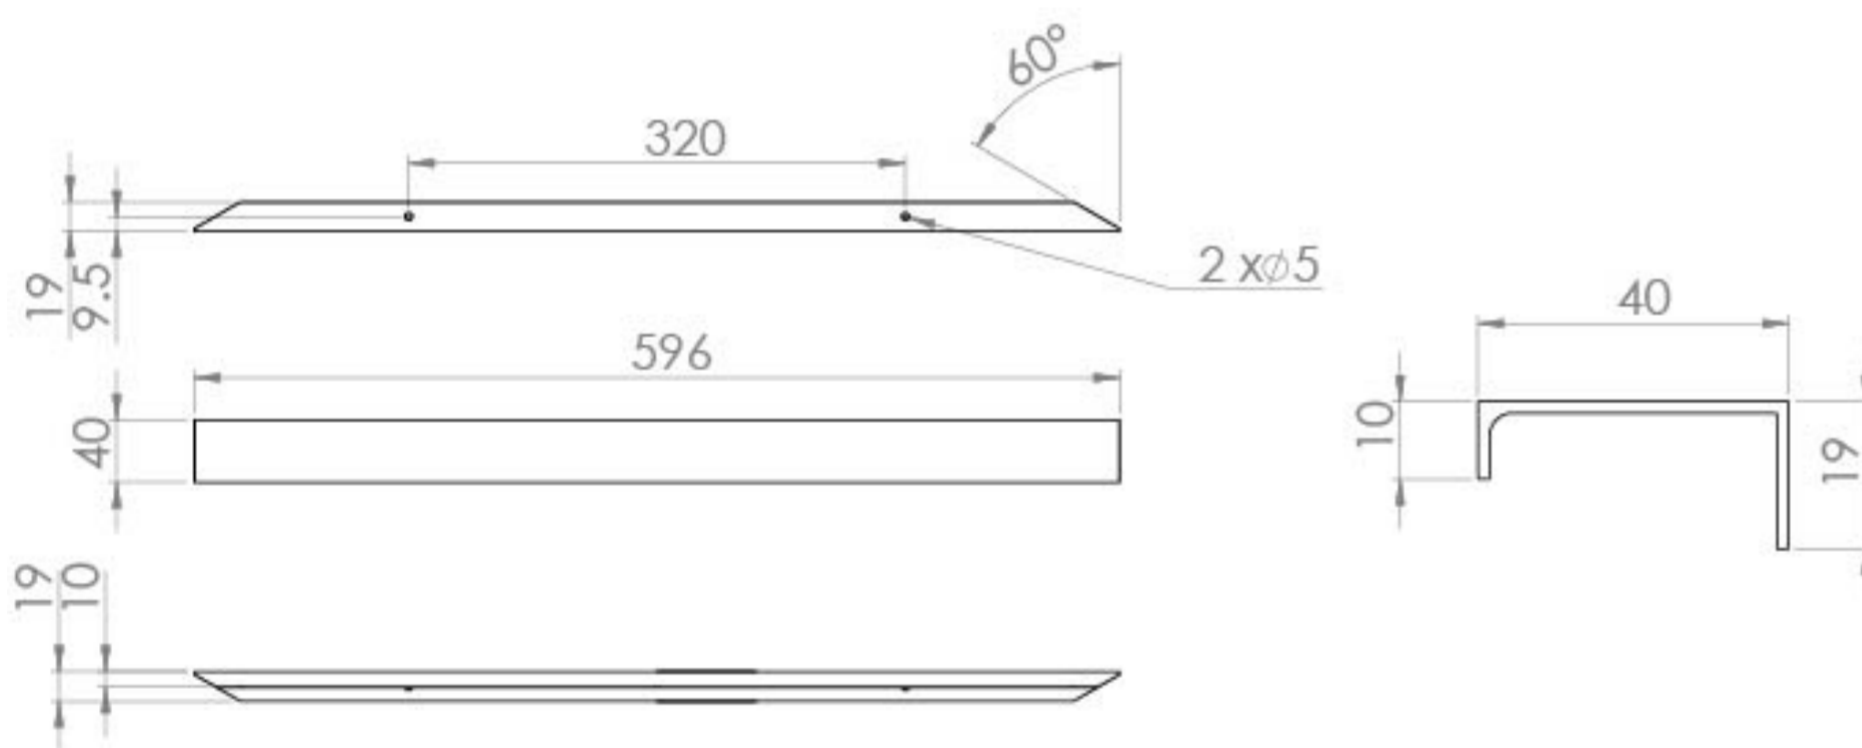

ZURICH 596MM HANDLE SET OF 2 - MATTE BLACK

PRODUCT INFORMATION

Finish:	Matte Black
Height:	19mm
Width:	596mm
Depth:	40mm
Material:	Aluminium

Product Code: HDL16.MB

DESCRIPTION

Many of our units now allow you to choose a handle and we have various style options you can go for.

This Zurichhandle set in matte black is specifically for our PRAGUE 60cm two drawer units that are available in gloss white and matte white.

TECHNICAL DRAWING

Saneux reserves the right to alter the specifications and product range without prior notice. Dimensions are given as a guide only. Dimensions should not be used for surrounding furniture, fixtures and fittings until the product is on site.