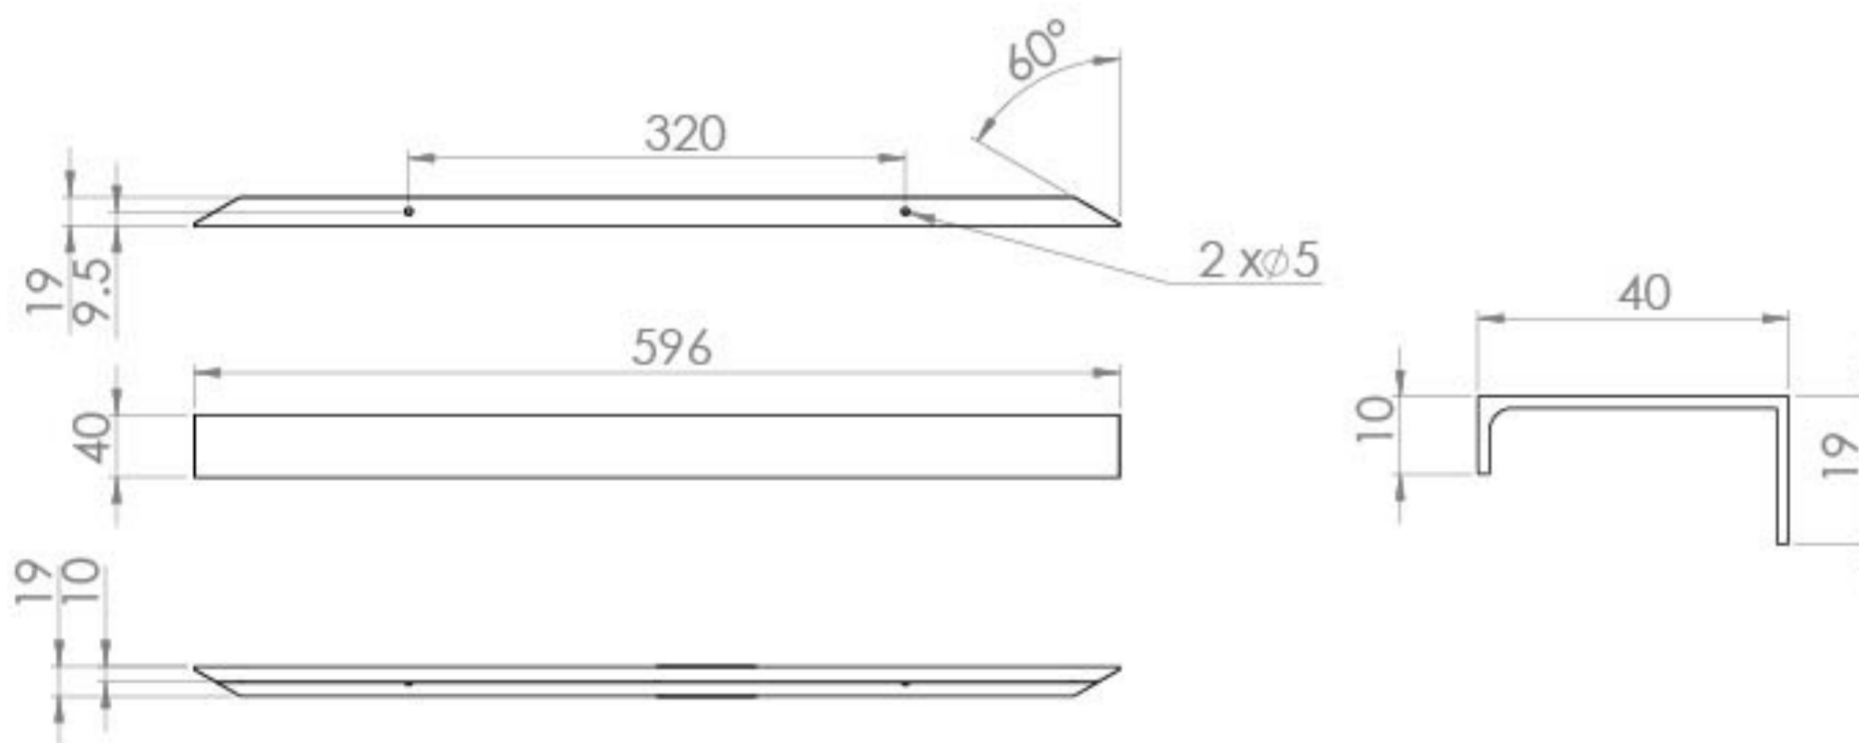

TECHNICAL DRAWING

Saneux reserves the right to alter the specifications and product range without prior notice. Dimensions are given as a guide only. Dimensions should not be used for surrounding furniture, fixtures and fittings until the product is on site.

<https://saneux.com/products/zurich-596mm-handle-set-of-2-matte-black>