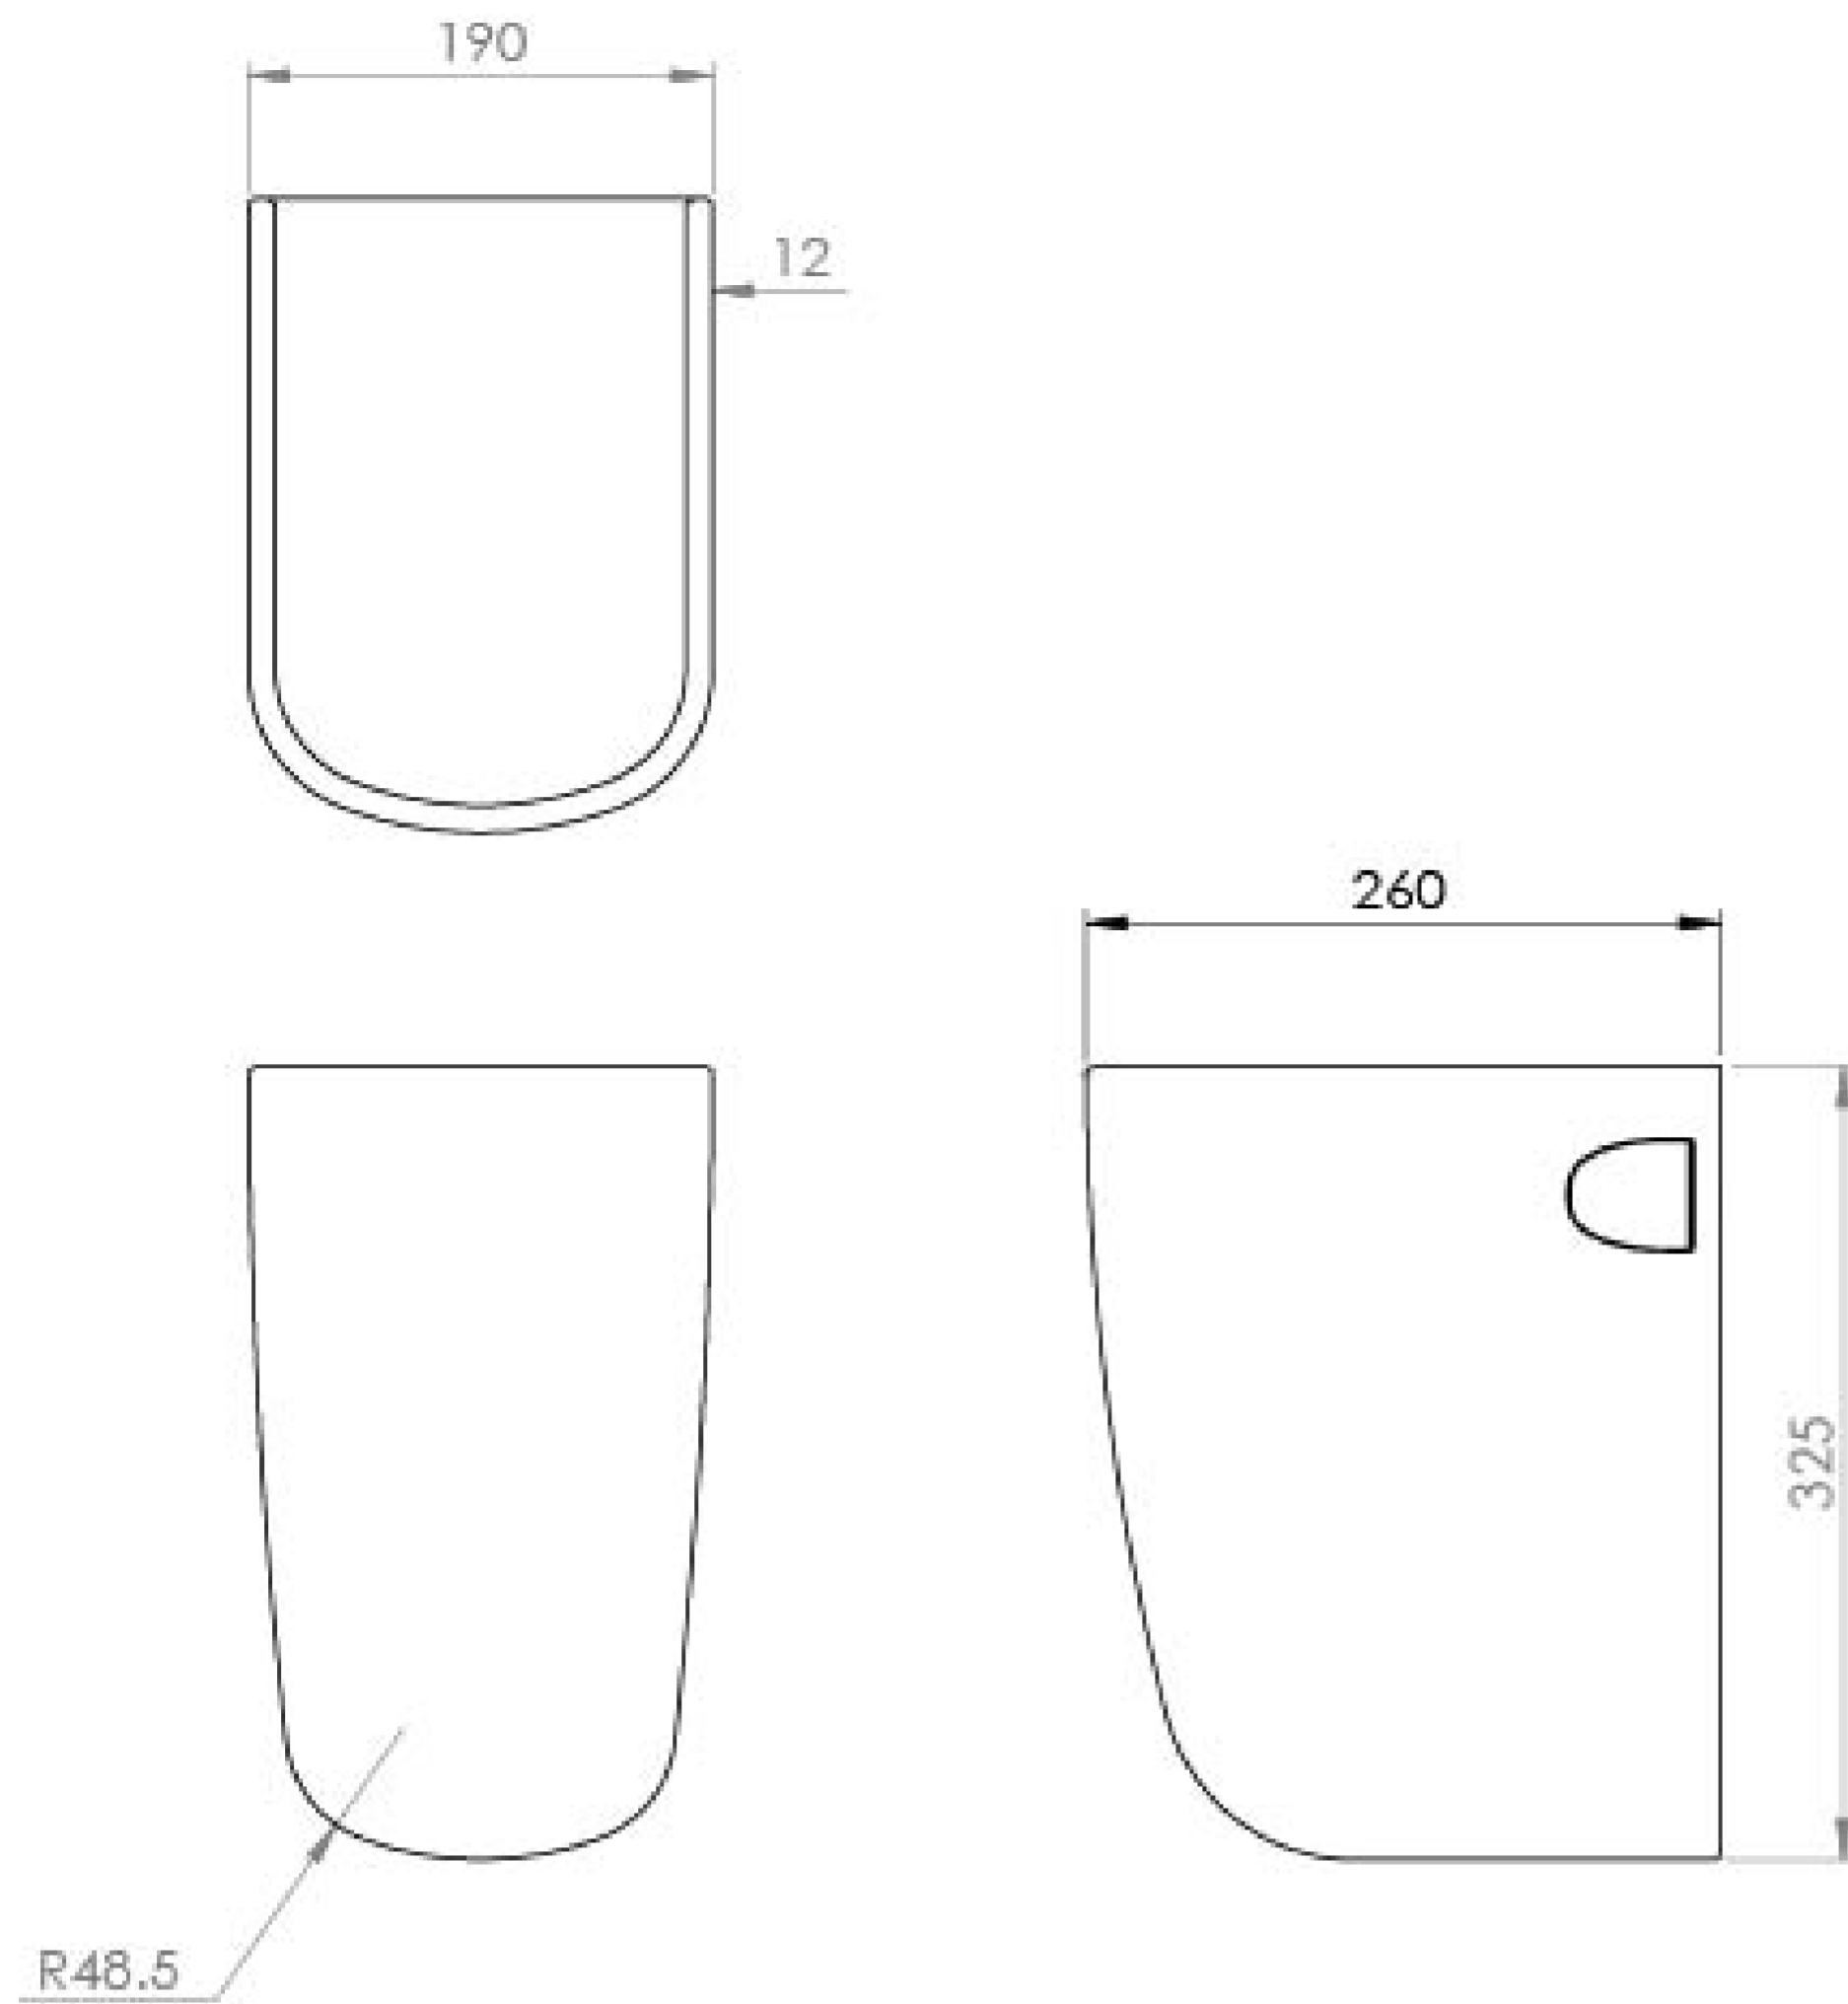

TECHNICAL DRAWING

Saneux reserves the right to alter the specifications and product range without prior notice. Dimensions are given as a guide only. Dimensions should not be used for surrounding furniture, fixtures and fittings until the product is on site.

<https://saneux.com/products/air-32cm-semi-pedestal>