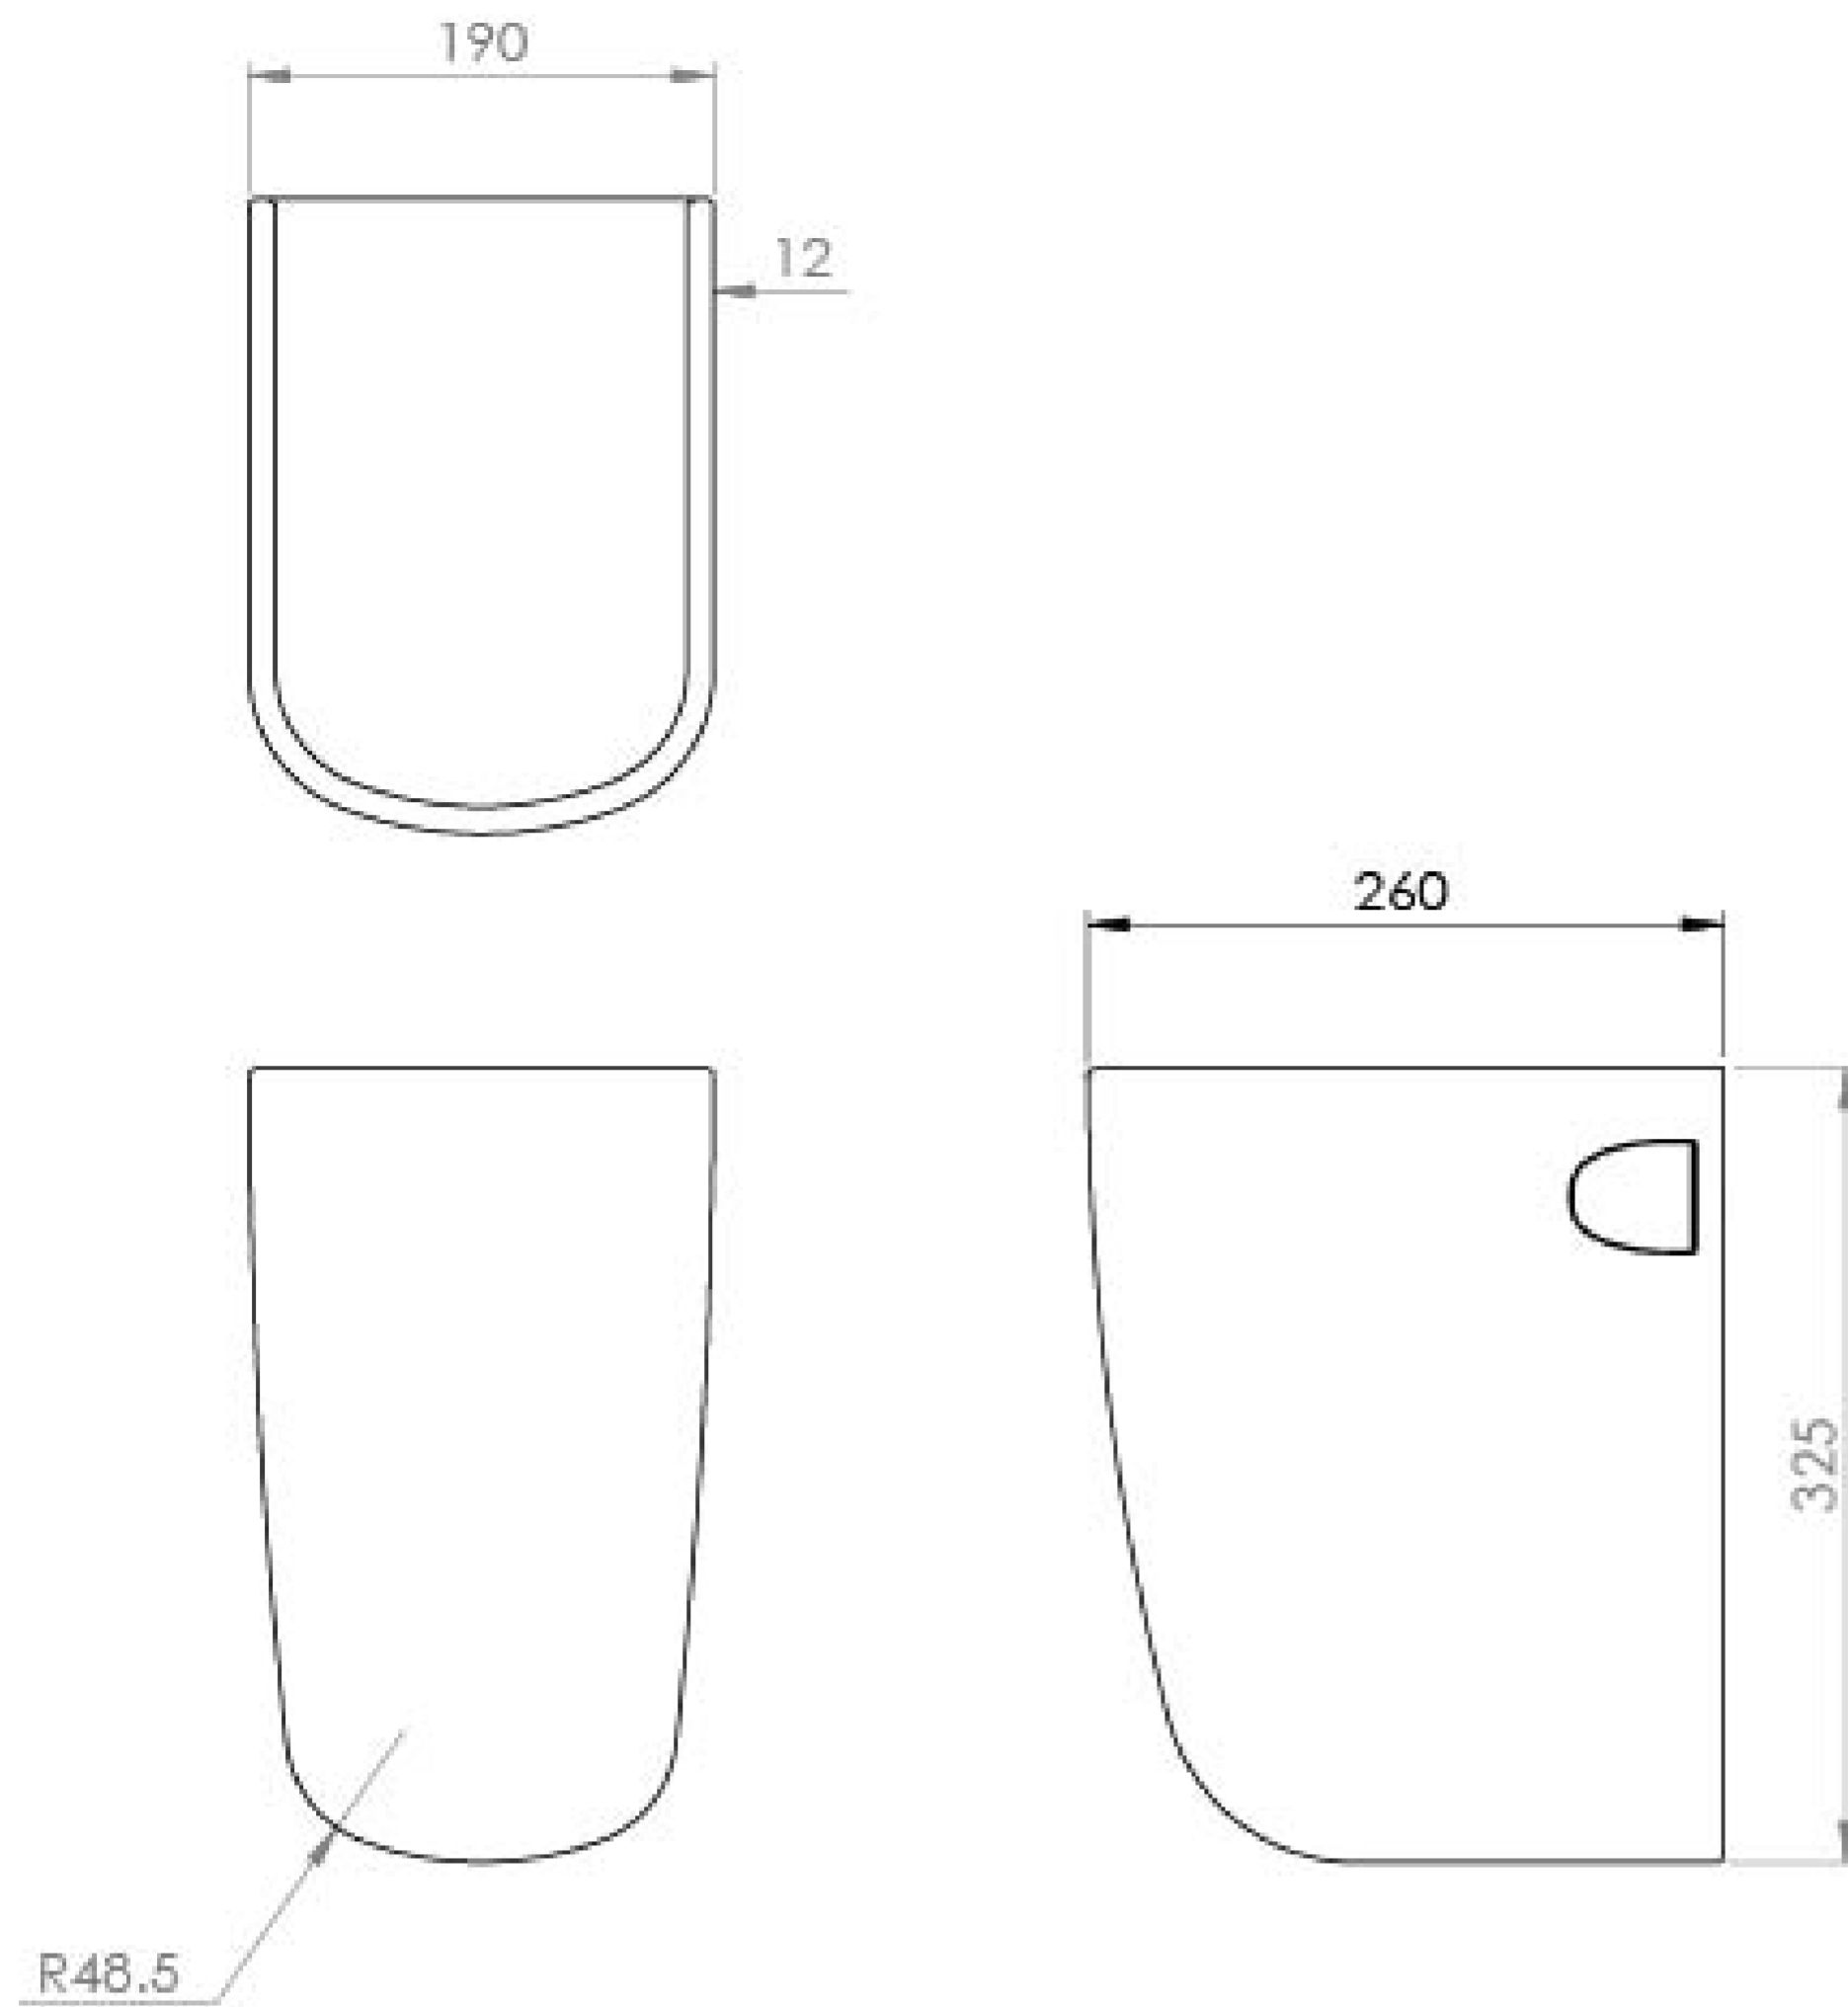

TECHNICAL DRAWING

Saneux reserves the right to alter the specifications and product range without prior notice. Dimensions are given as a guide only. Dimensions should not be used for surrounding furniture, fixtures and fittings until the product is on site.

<https://saneux.com/products/air-32cm-semi-pedestal>