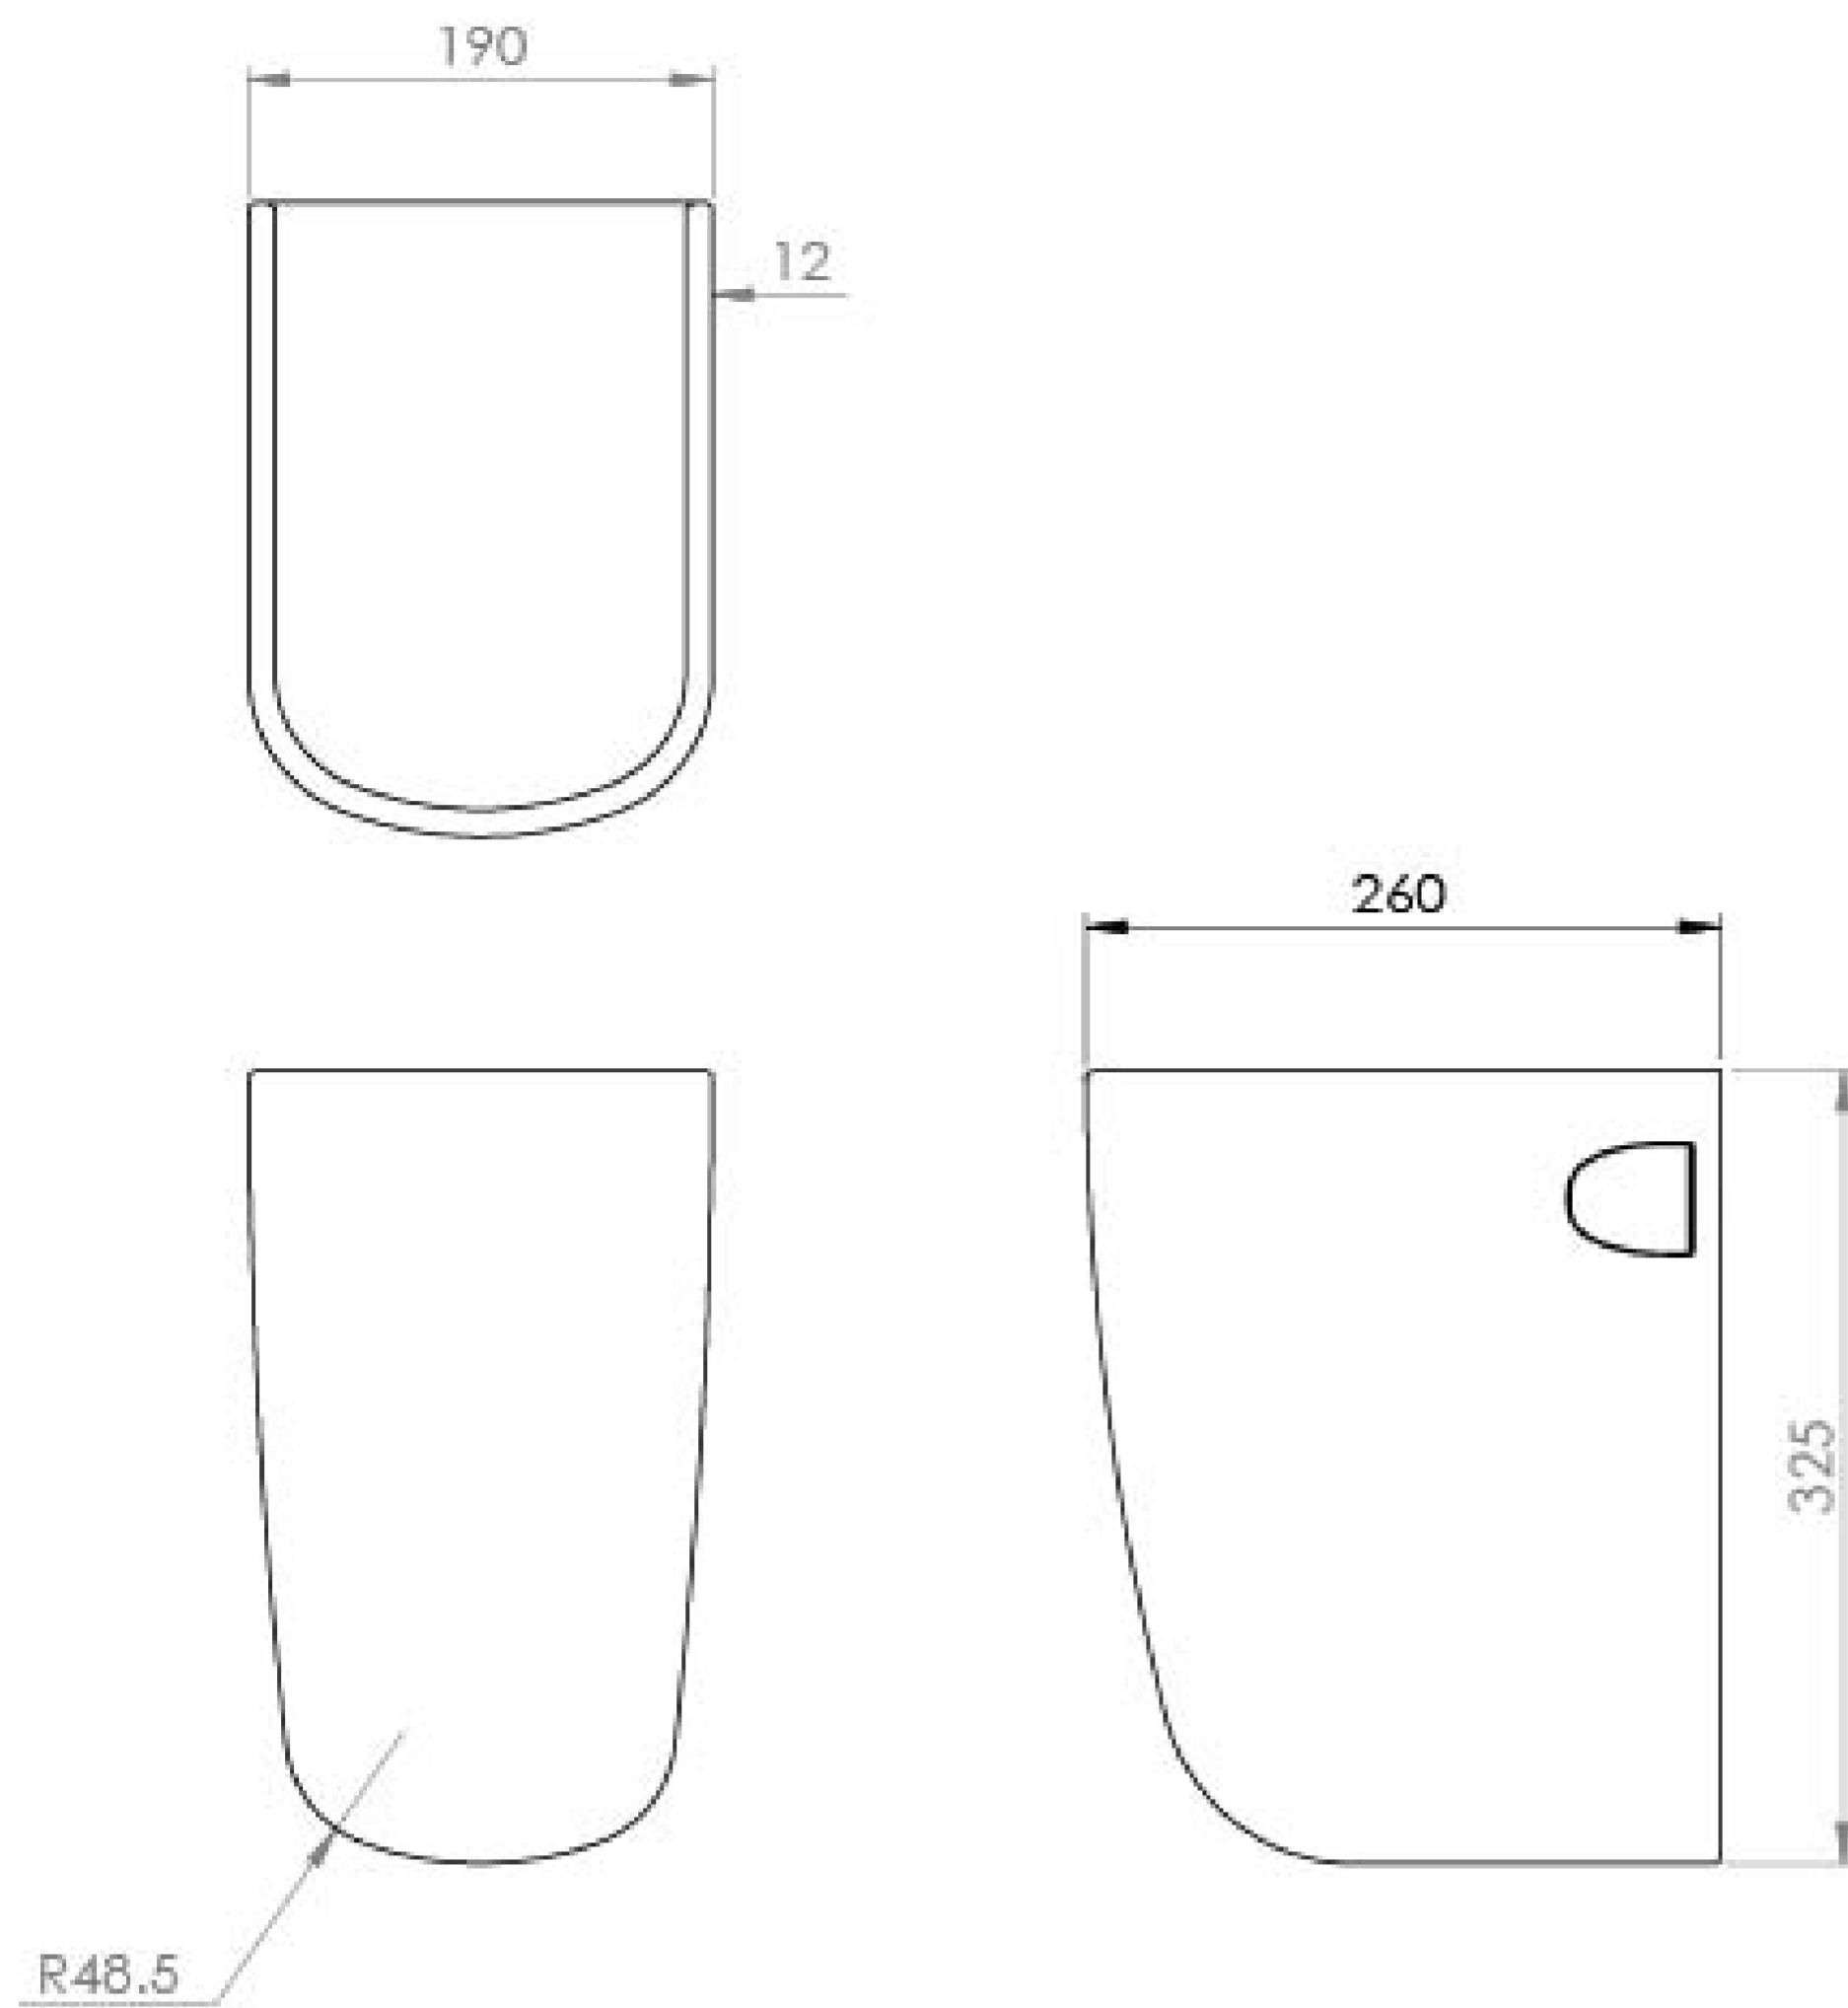

AIR 32CM SEMI PEDESTAL

Product Code: Air22

PRODUCT INFORMATION

Finish:	Gloss White
Material	Ceramic

DESCRIPTION

AIR is our space-saving collection of sanitaryware and furniture.

To go alongside our full pedestal, we have introduced a semi-pedestal which will be a great choice for cloakroom bathrooms where every inch of space needs to be considered.

Pair this with our AIR21 basin.

TECHNICAL DRAWING

Saneux reserves the right to alter the specifications and product range without prior notice. Dimensions are given as a guide only. Dimensions should not be used for surrounding furniture, fixtures and fittings until the product is on site.

<https://saneux.com/products/air-32cm-semi-pedestal>