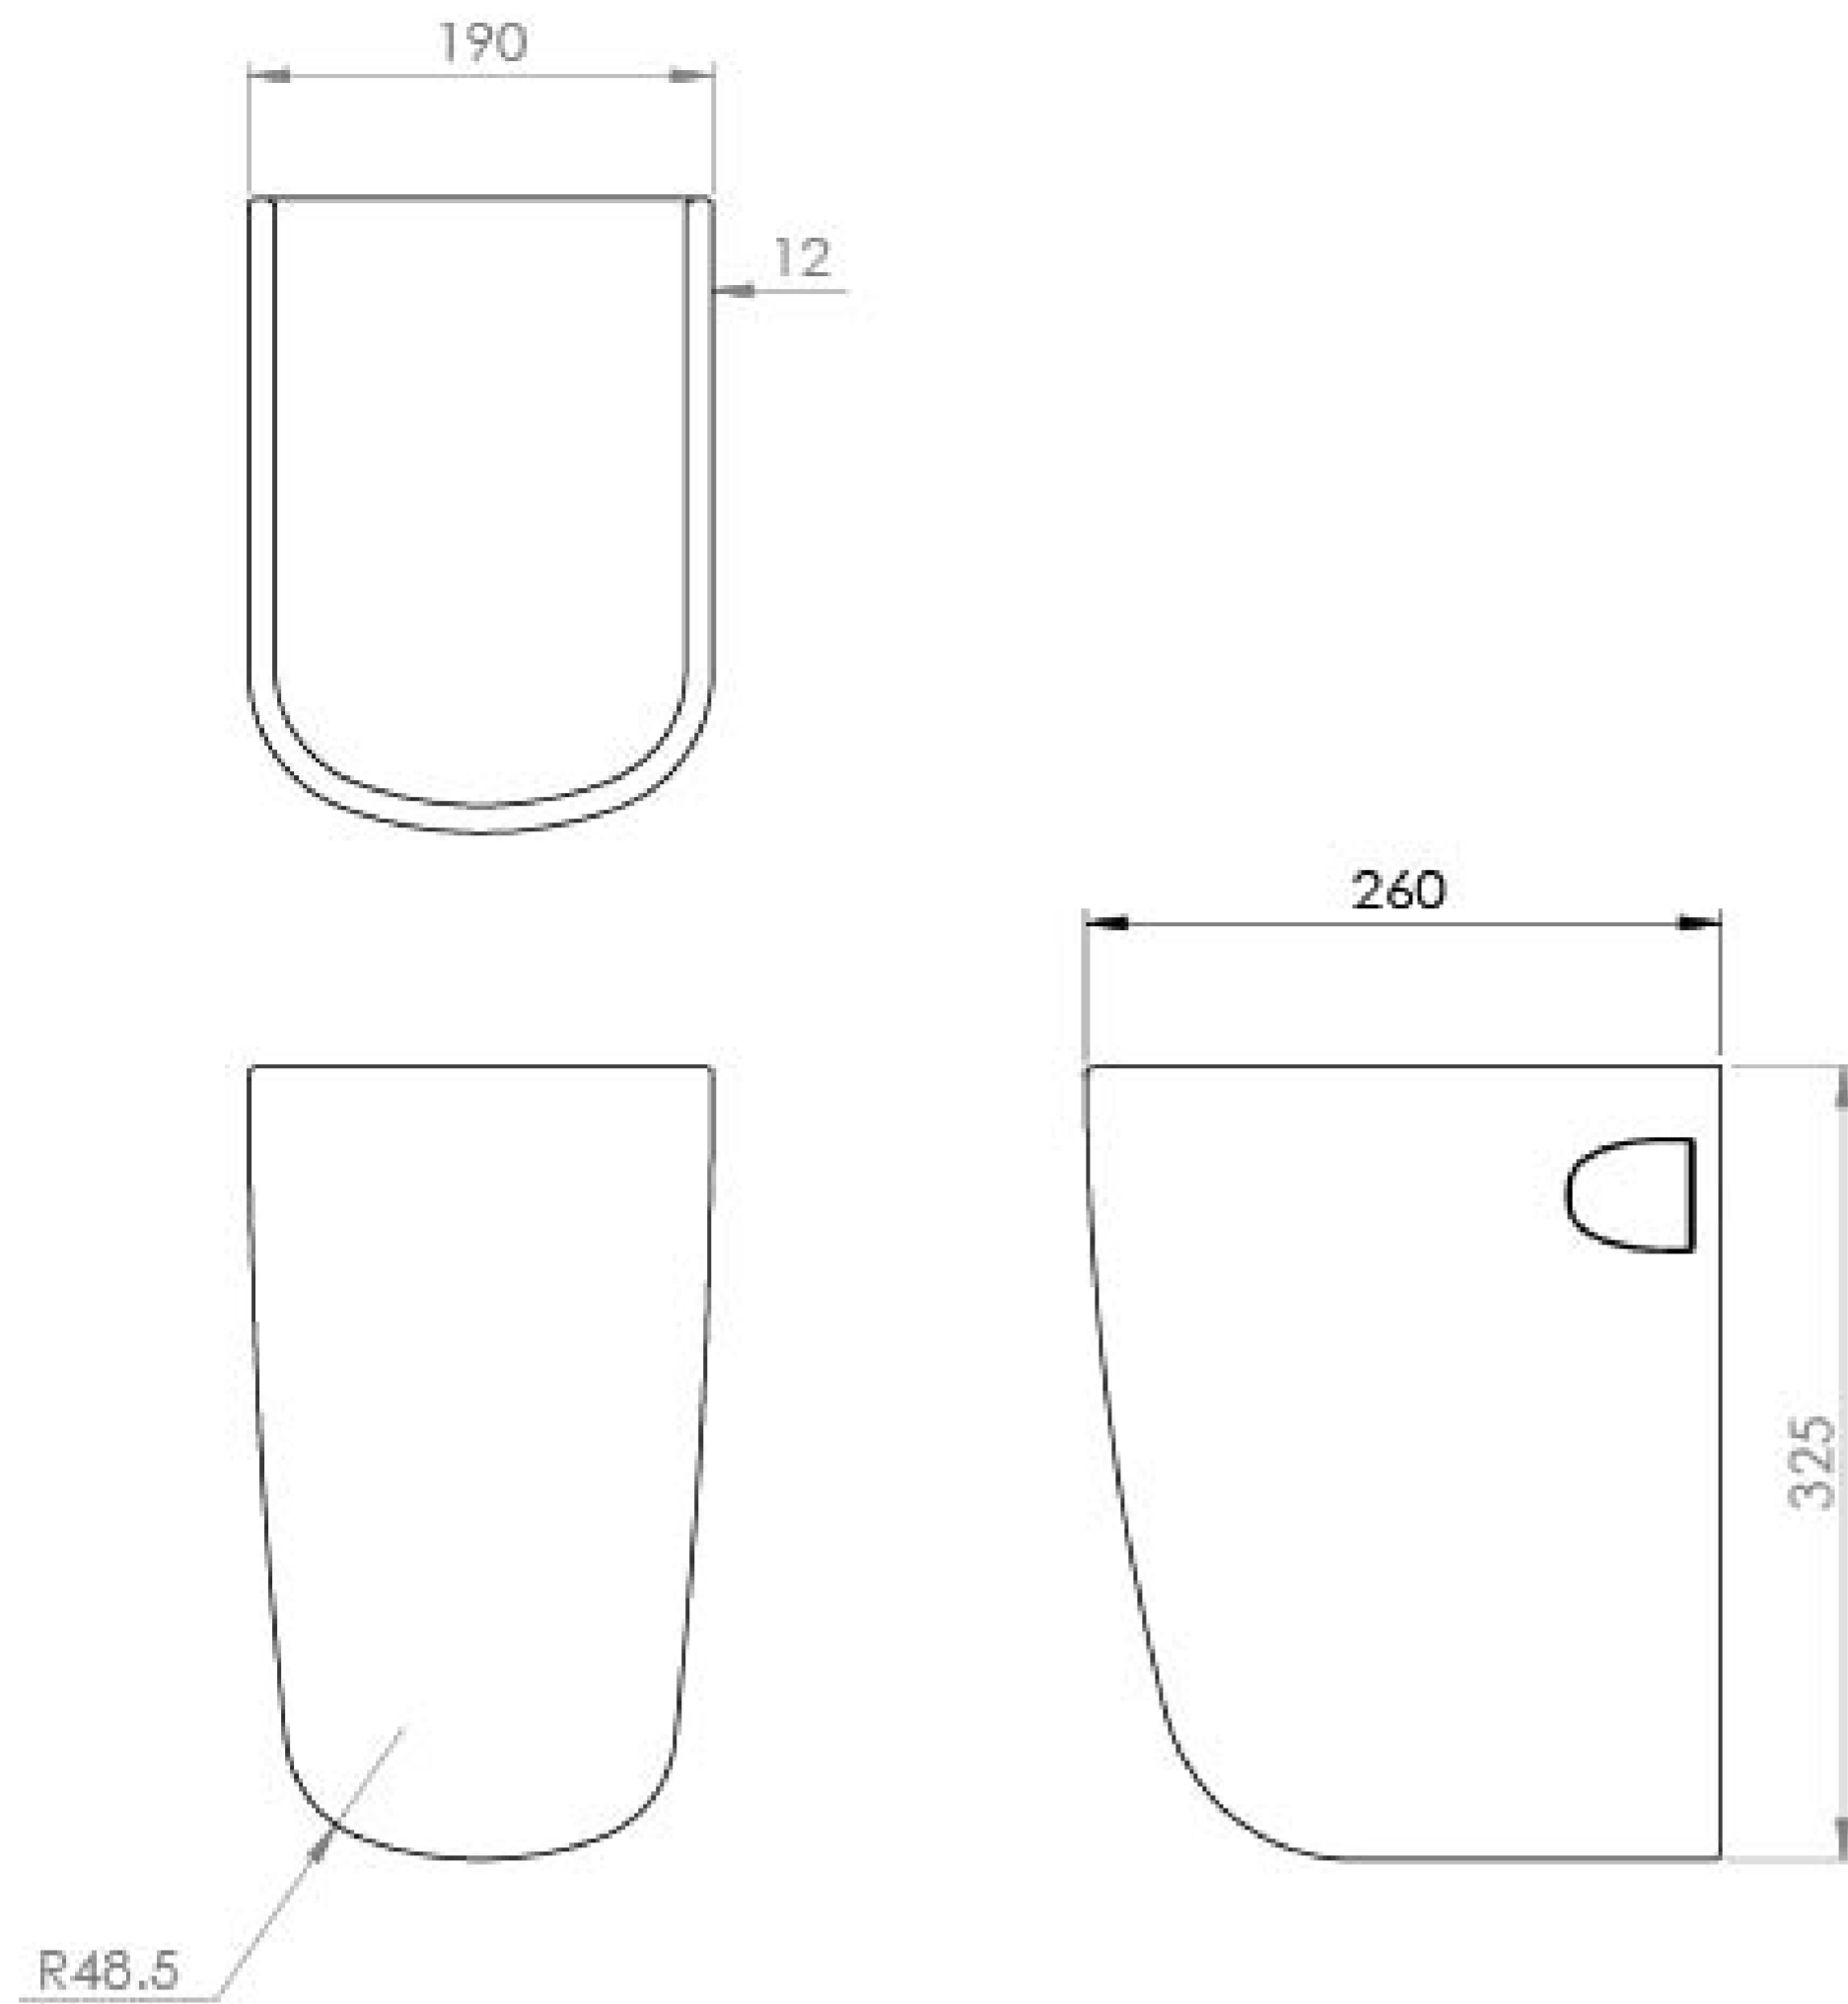

AIR 32CM SEMI PEDESTAL

Product Code: Air22

PRODUCT INFORMATION

Finish:	Gloss White
Material	Ceramic

DESCRIPTION

AIR is our space-saving collection of sanitaryware and furniture.

To go alongside our full pedestal, we have introduced a semi-pedestal which will be a great choice for cloakroom bathrooms where every inch of space needs to be considered.

Pair this with our AIR21 basin.

TECHNICAL DRAWING

Saneux reserves the right to alter the specifications and product range without prior notice. Dimensions are given as a guide only. Dimensions should not be used for surrounding furniture, fixtures and fittings until the product is on site.

<https://saneux.com/products/air-32cm-semi-pedestal>