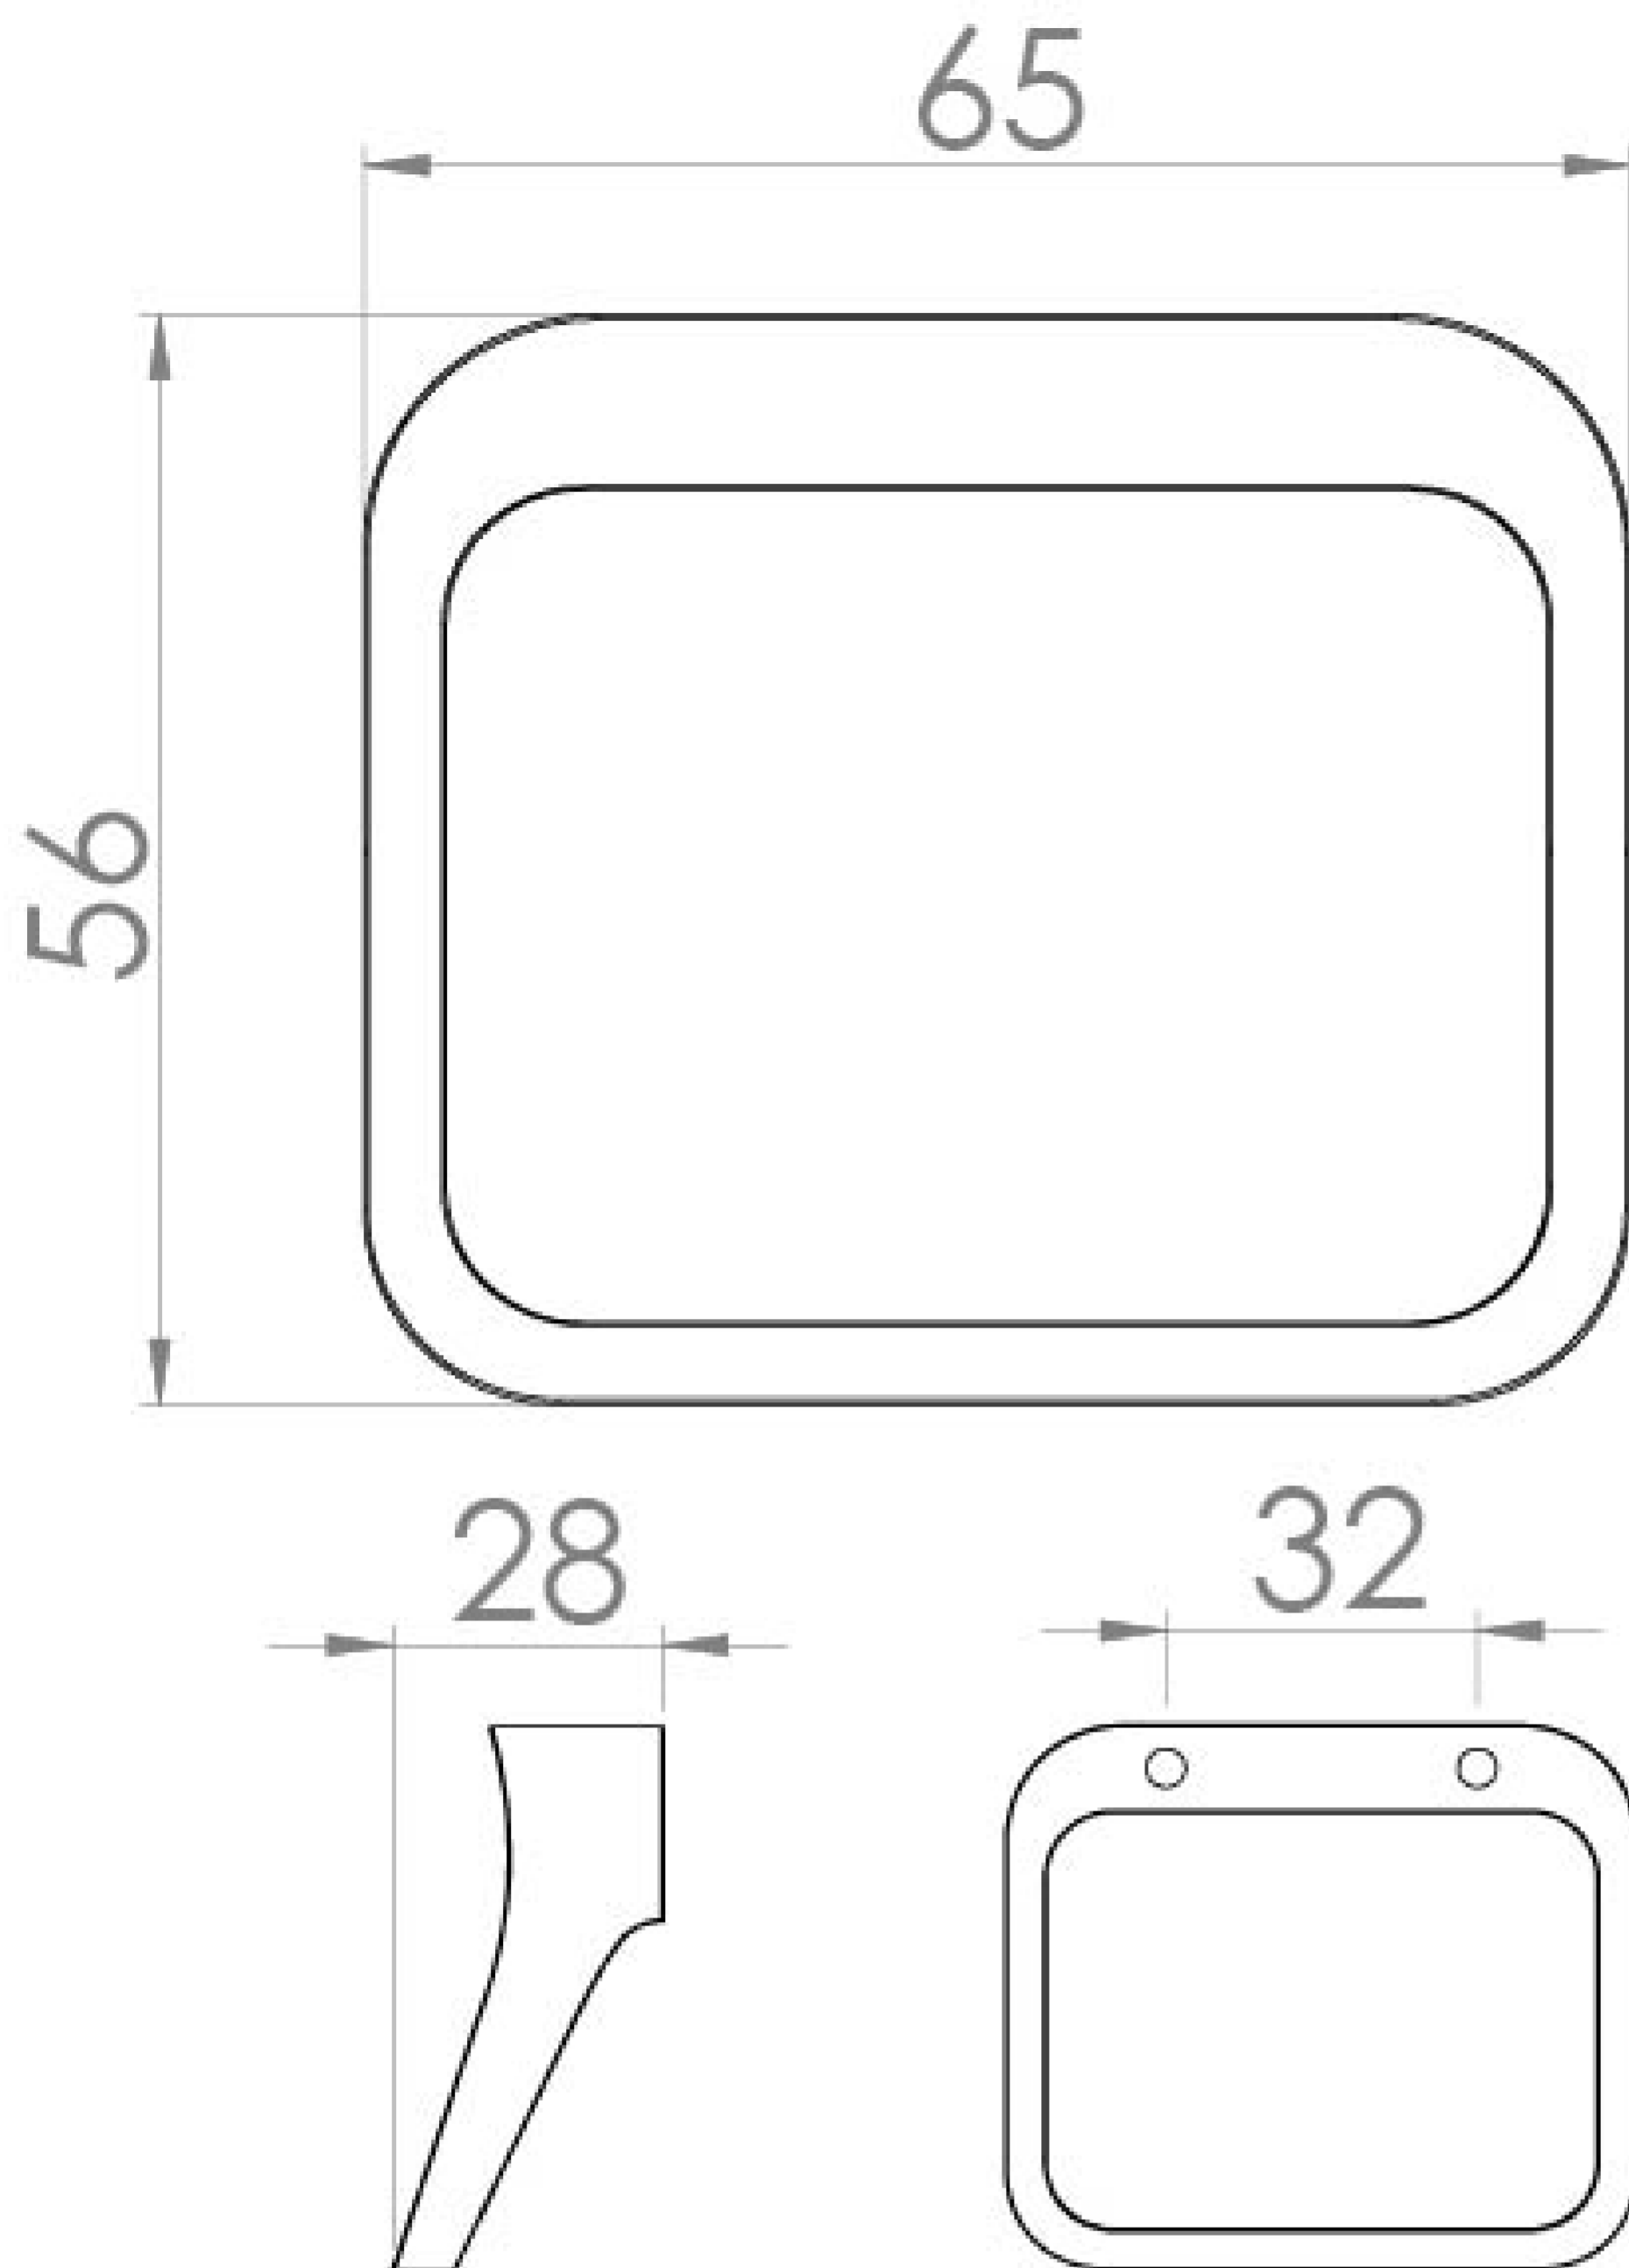

TALLINN 65MM HANDLE - OMBRE (BLACK & GOLD)

Product Code: HDL26.O

PRODUCT INFORMATION

Finish:	Ombre
Height:	56mm
Width:	65mm
Depth:	28mm
Material	Zamac
Weight	0.2kg
Fixing Centre Distance (mm)	32mm
Range Pairing	Austen, Frontier, Hyde, Kingsbury
Guarantee	2 years

The 65mm size is best suited on door units.

Saneux reserves the right to alter the specifications and product range without prior notice. Dimensions are given as a guide only. Dimensions should not be used for surrounding furniture, fixtures and fittings until the product is on site.