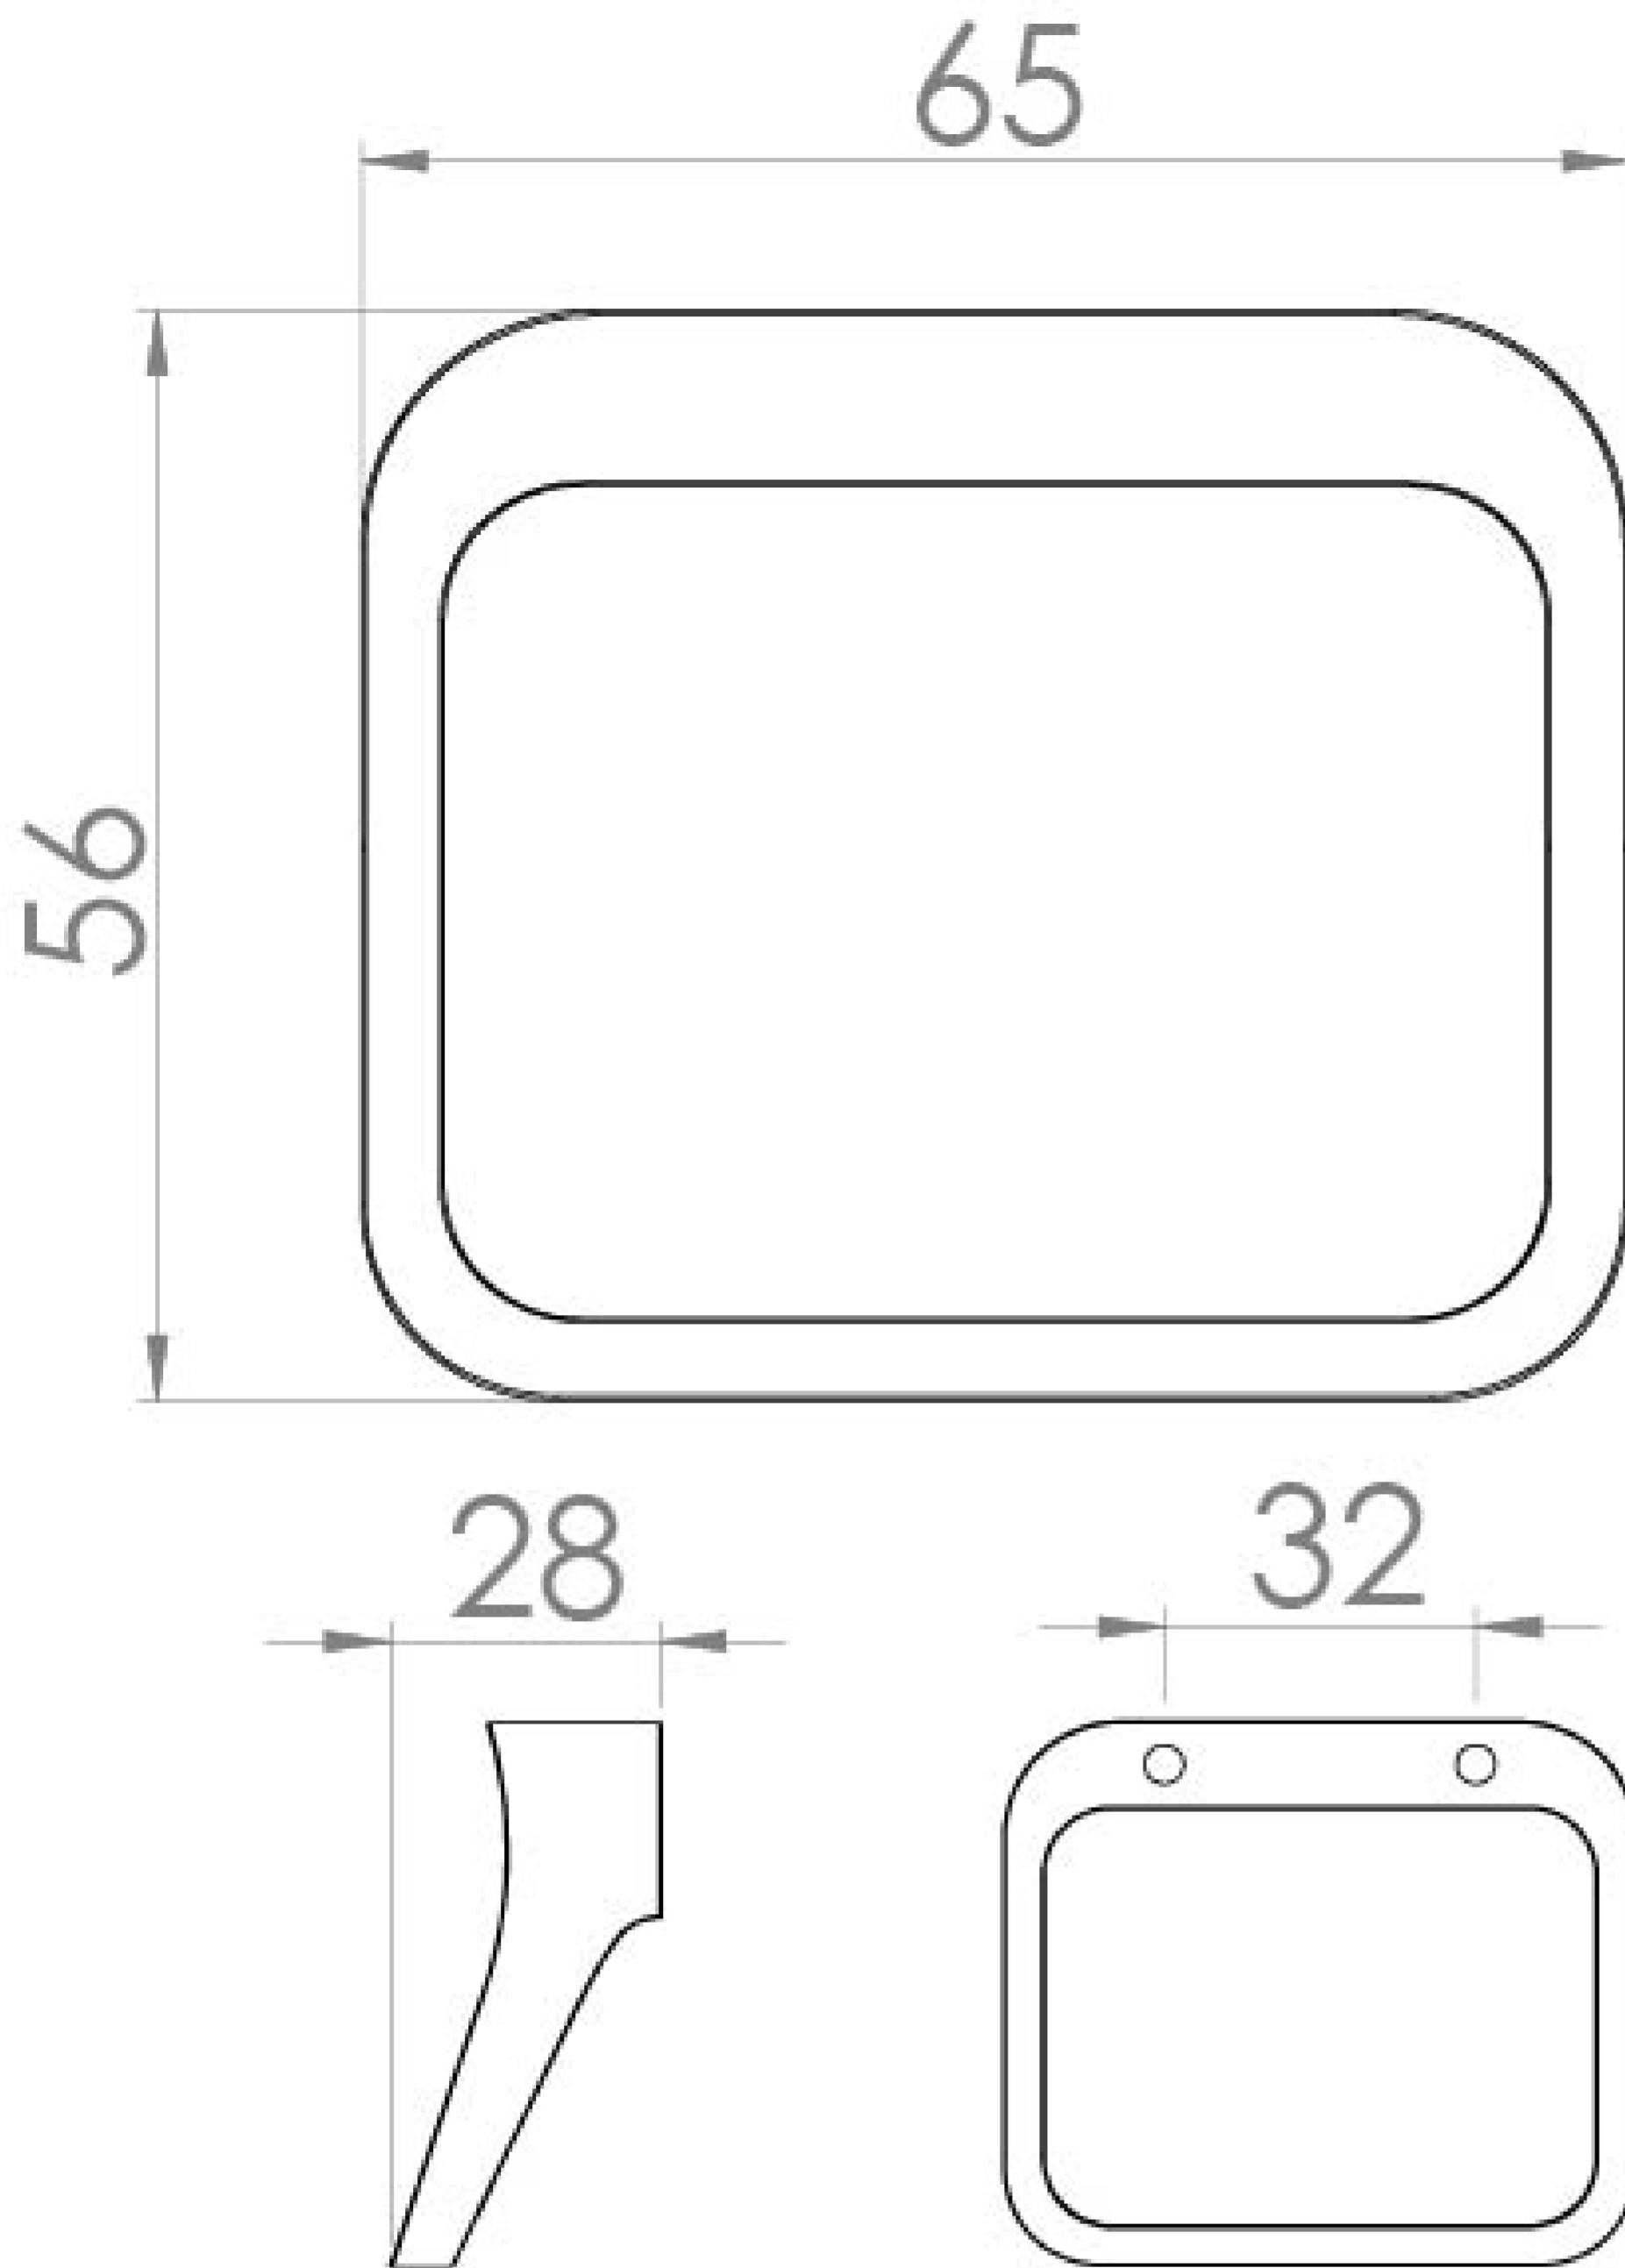

TALLINN 65MM HANDLE - OMBRE (BLACK & GOLD)

Product Code: HDL26.O

PRODUCT INFORMATION

Finish:	Ombre
Height:	56mm
Width:	65mm
Depth:	28mm
Material	Zamac
Weight	0.2kg
Fixing Centre Distance (mm)	32mm
Range Pairing	Austen, Frontier, Hyde, Kingsbury
Guarantee	2 years

The 65mm size is best suited on door units.

Saneux reserves the right to alter the specifications and product range without prior notice. Dimensions are given as a guide only. Dimensions should not be used for surrounding furniture, fixtures and fittings until the product is on site.