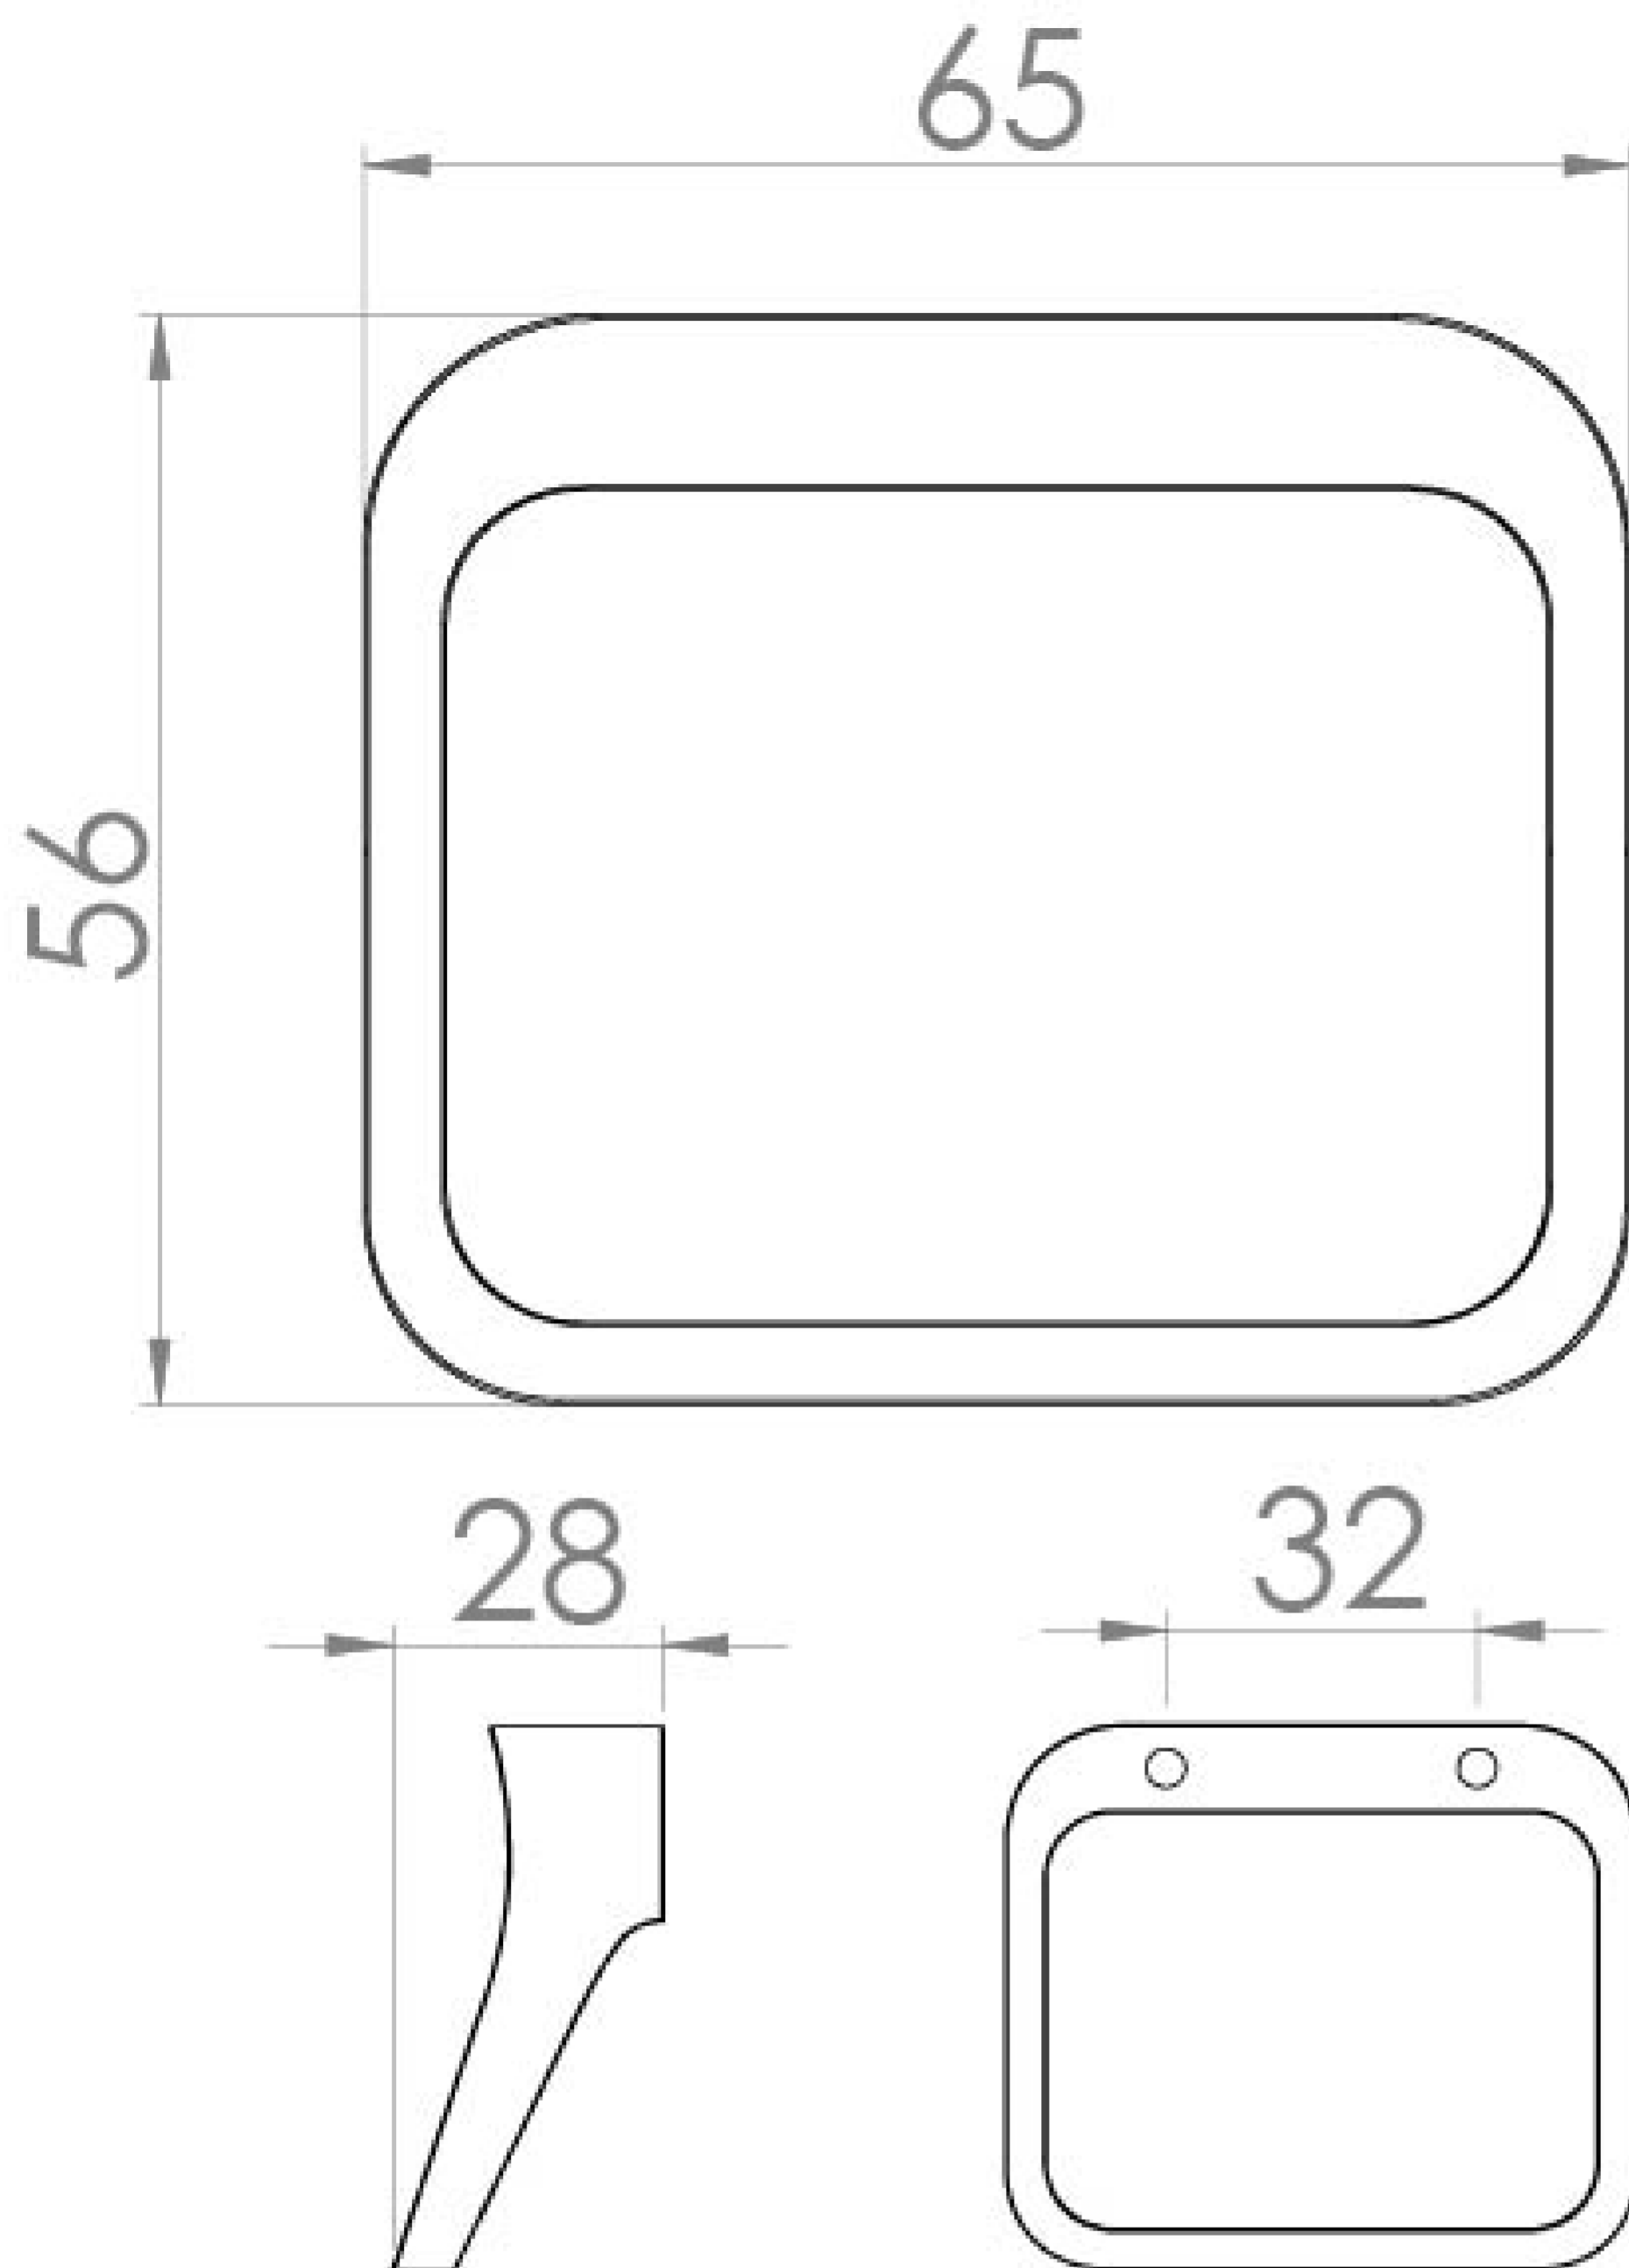

TALLINN 65MM HANDLE - MATTE BLACK

Product Code: HDL26.MB

PRODUCT INFORMATION

Finish:	Matte Black
Height:	56mm
Width:	65mm
Depth:	28mm
Material	Zamac
Weight	0.2kg
Fixing Centre Distance (mm)	32mm
Range Pairing	Austen, Frontier, Hyde, Kingsbury
Guarantee	2 years

DESCRIPTION

Many of our units allow you to choose a handle and we have various style options you can go for.

This Tallinn handle in matte black is an unmistakably contemporary style of handle that can suit both sharp and curved furniture.

The 65mm size is best suited on door units.

Saneux reserves the right to alter the specifications and product range without prior notice. Dimensions are given as a guide only. Dimensions should not be used for surrounding furniture, fixtures and fittings until the product is on site.