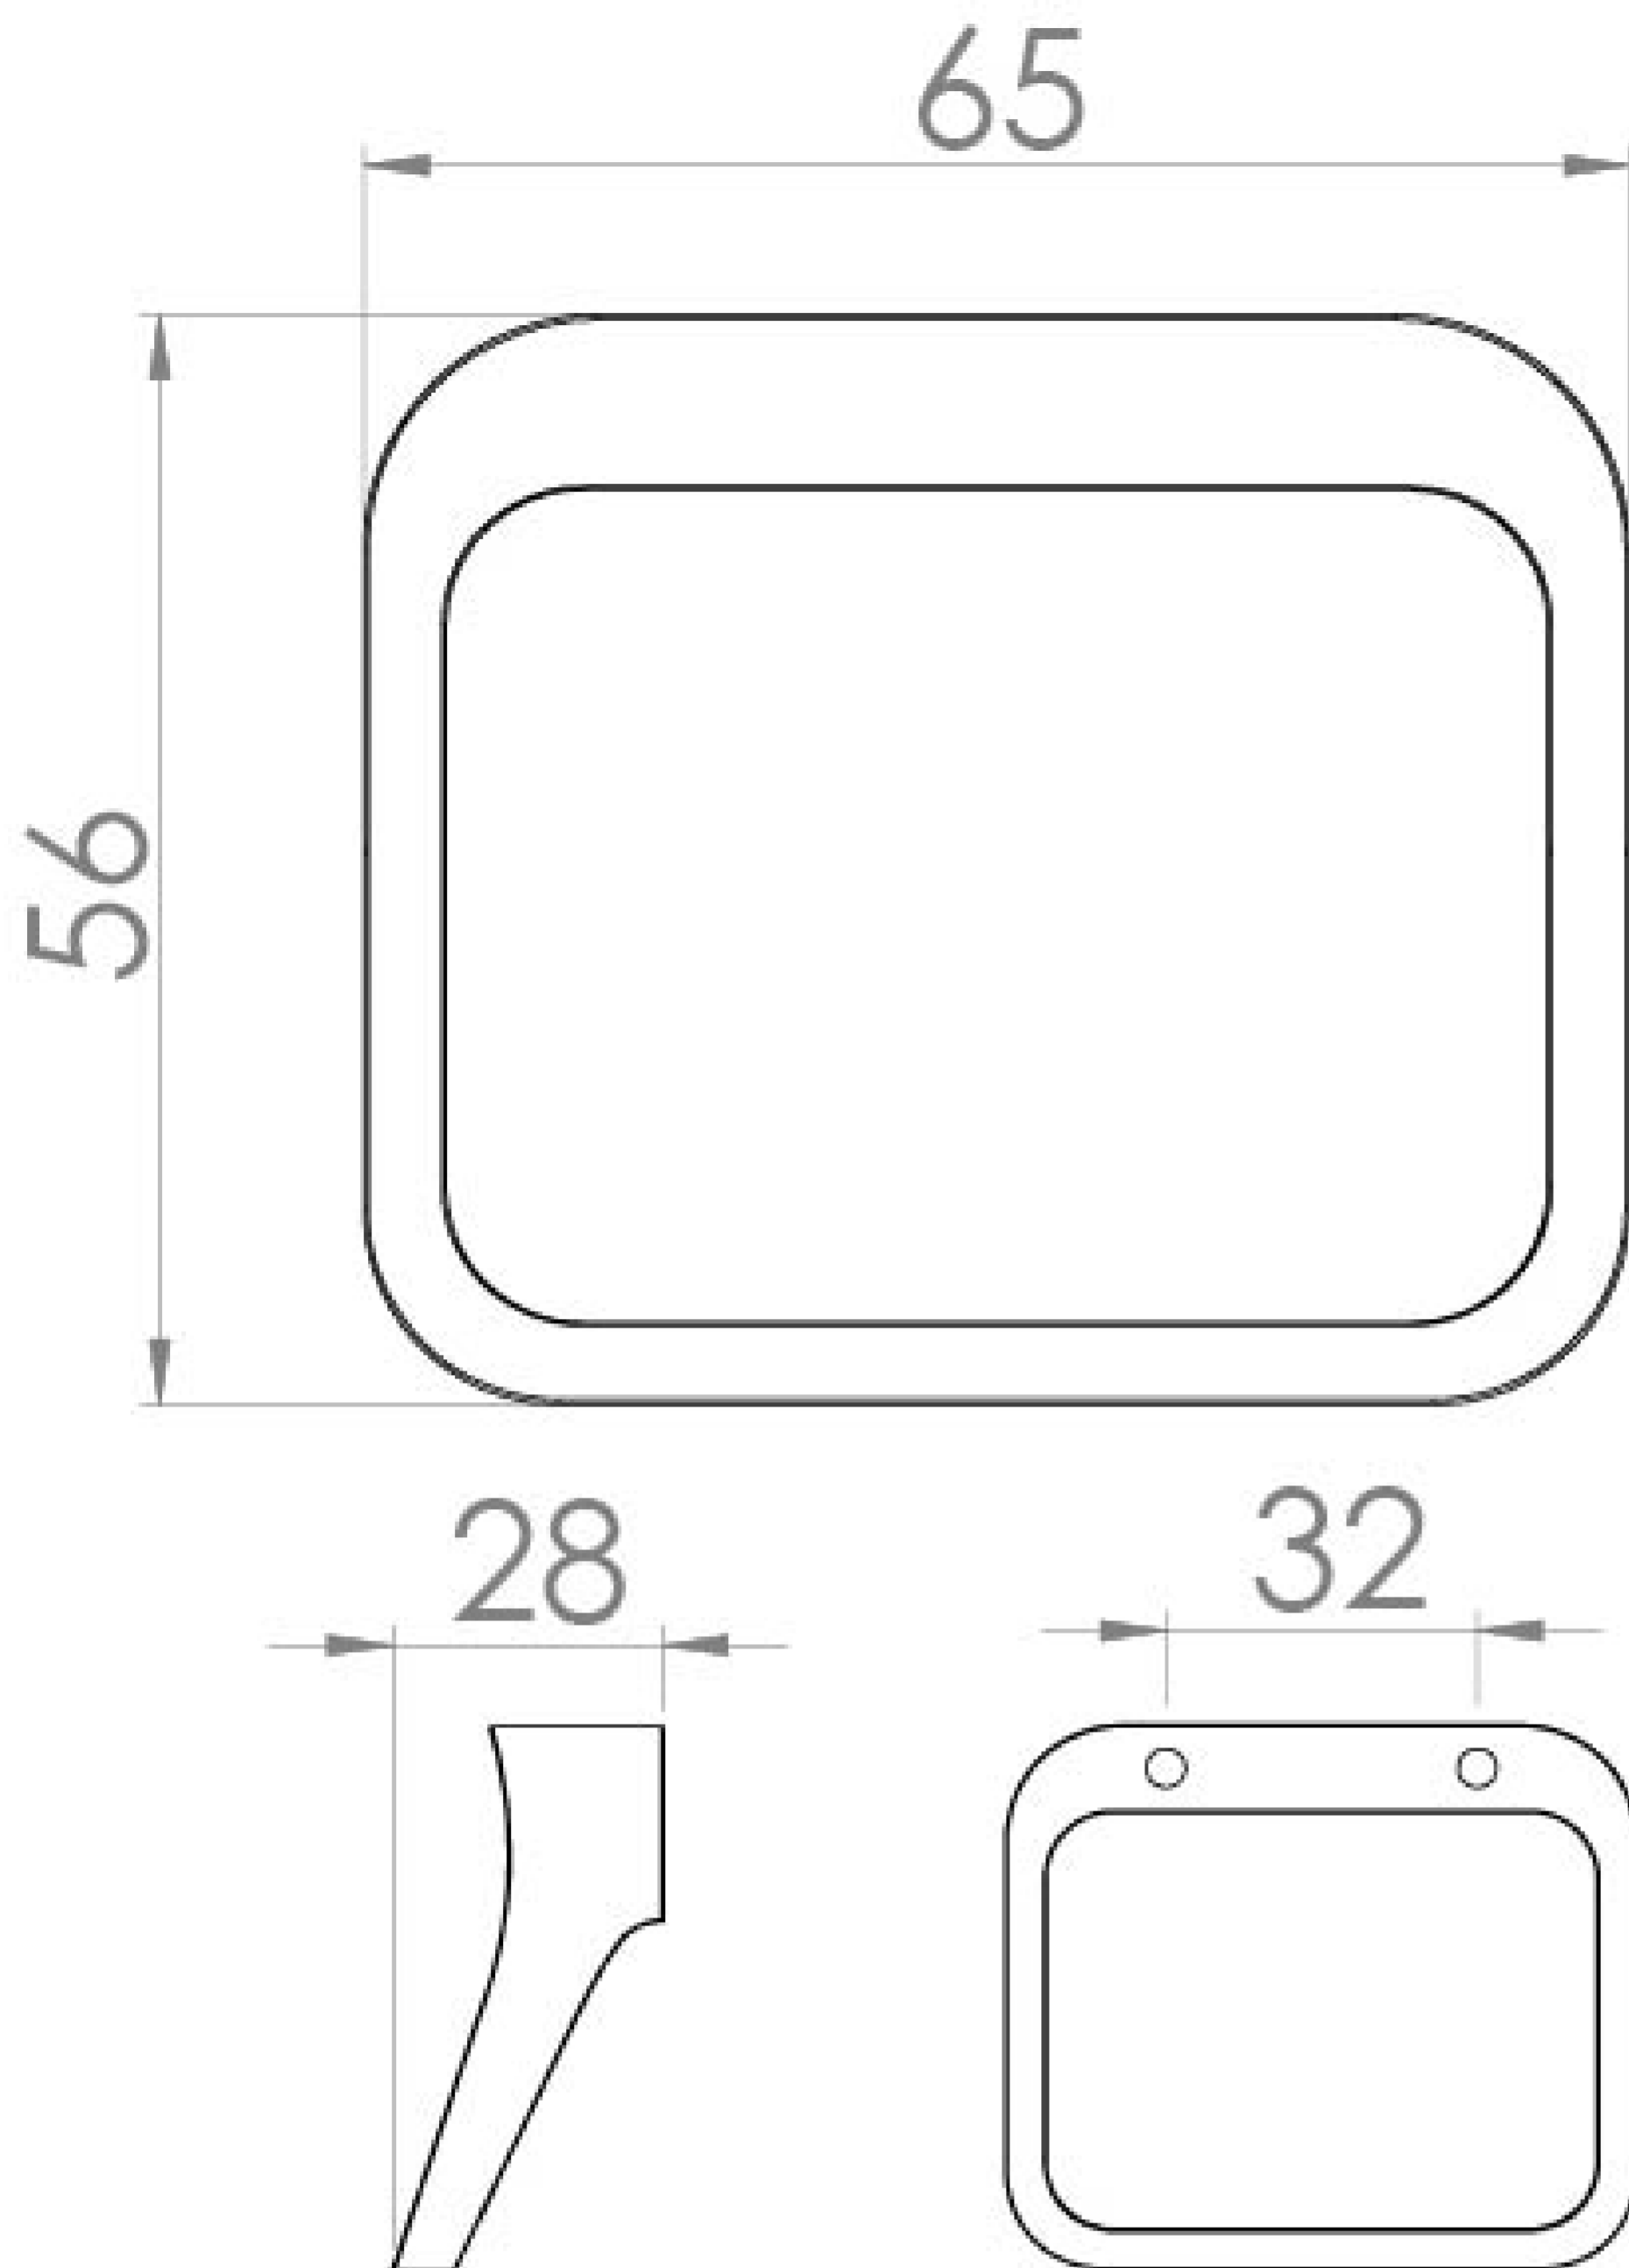

Saneux reserves the right to alter the specifications and product range without prior notice. Dimensions are given as a guide only. Dimensions should not be used for surrounding furniture, fixtures and fittings until the product is on site.