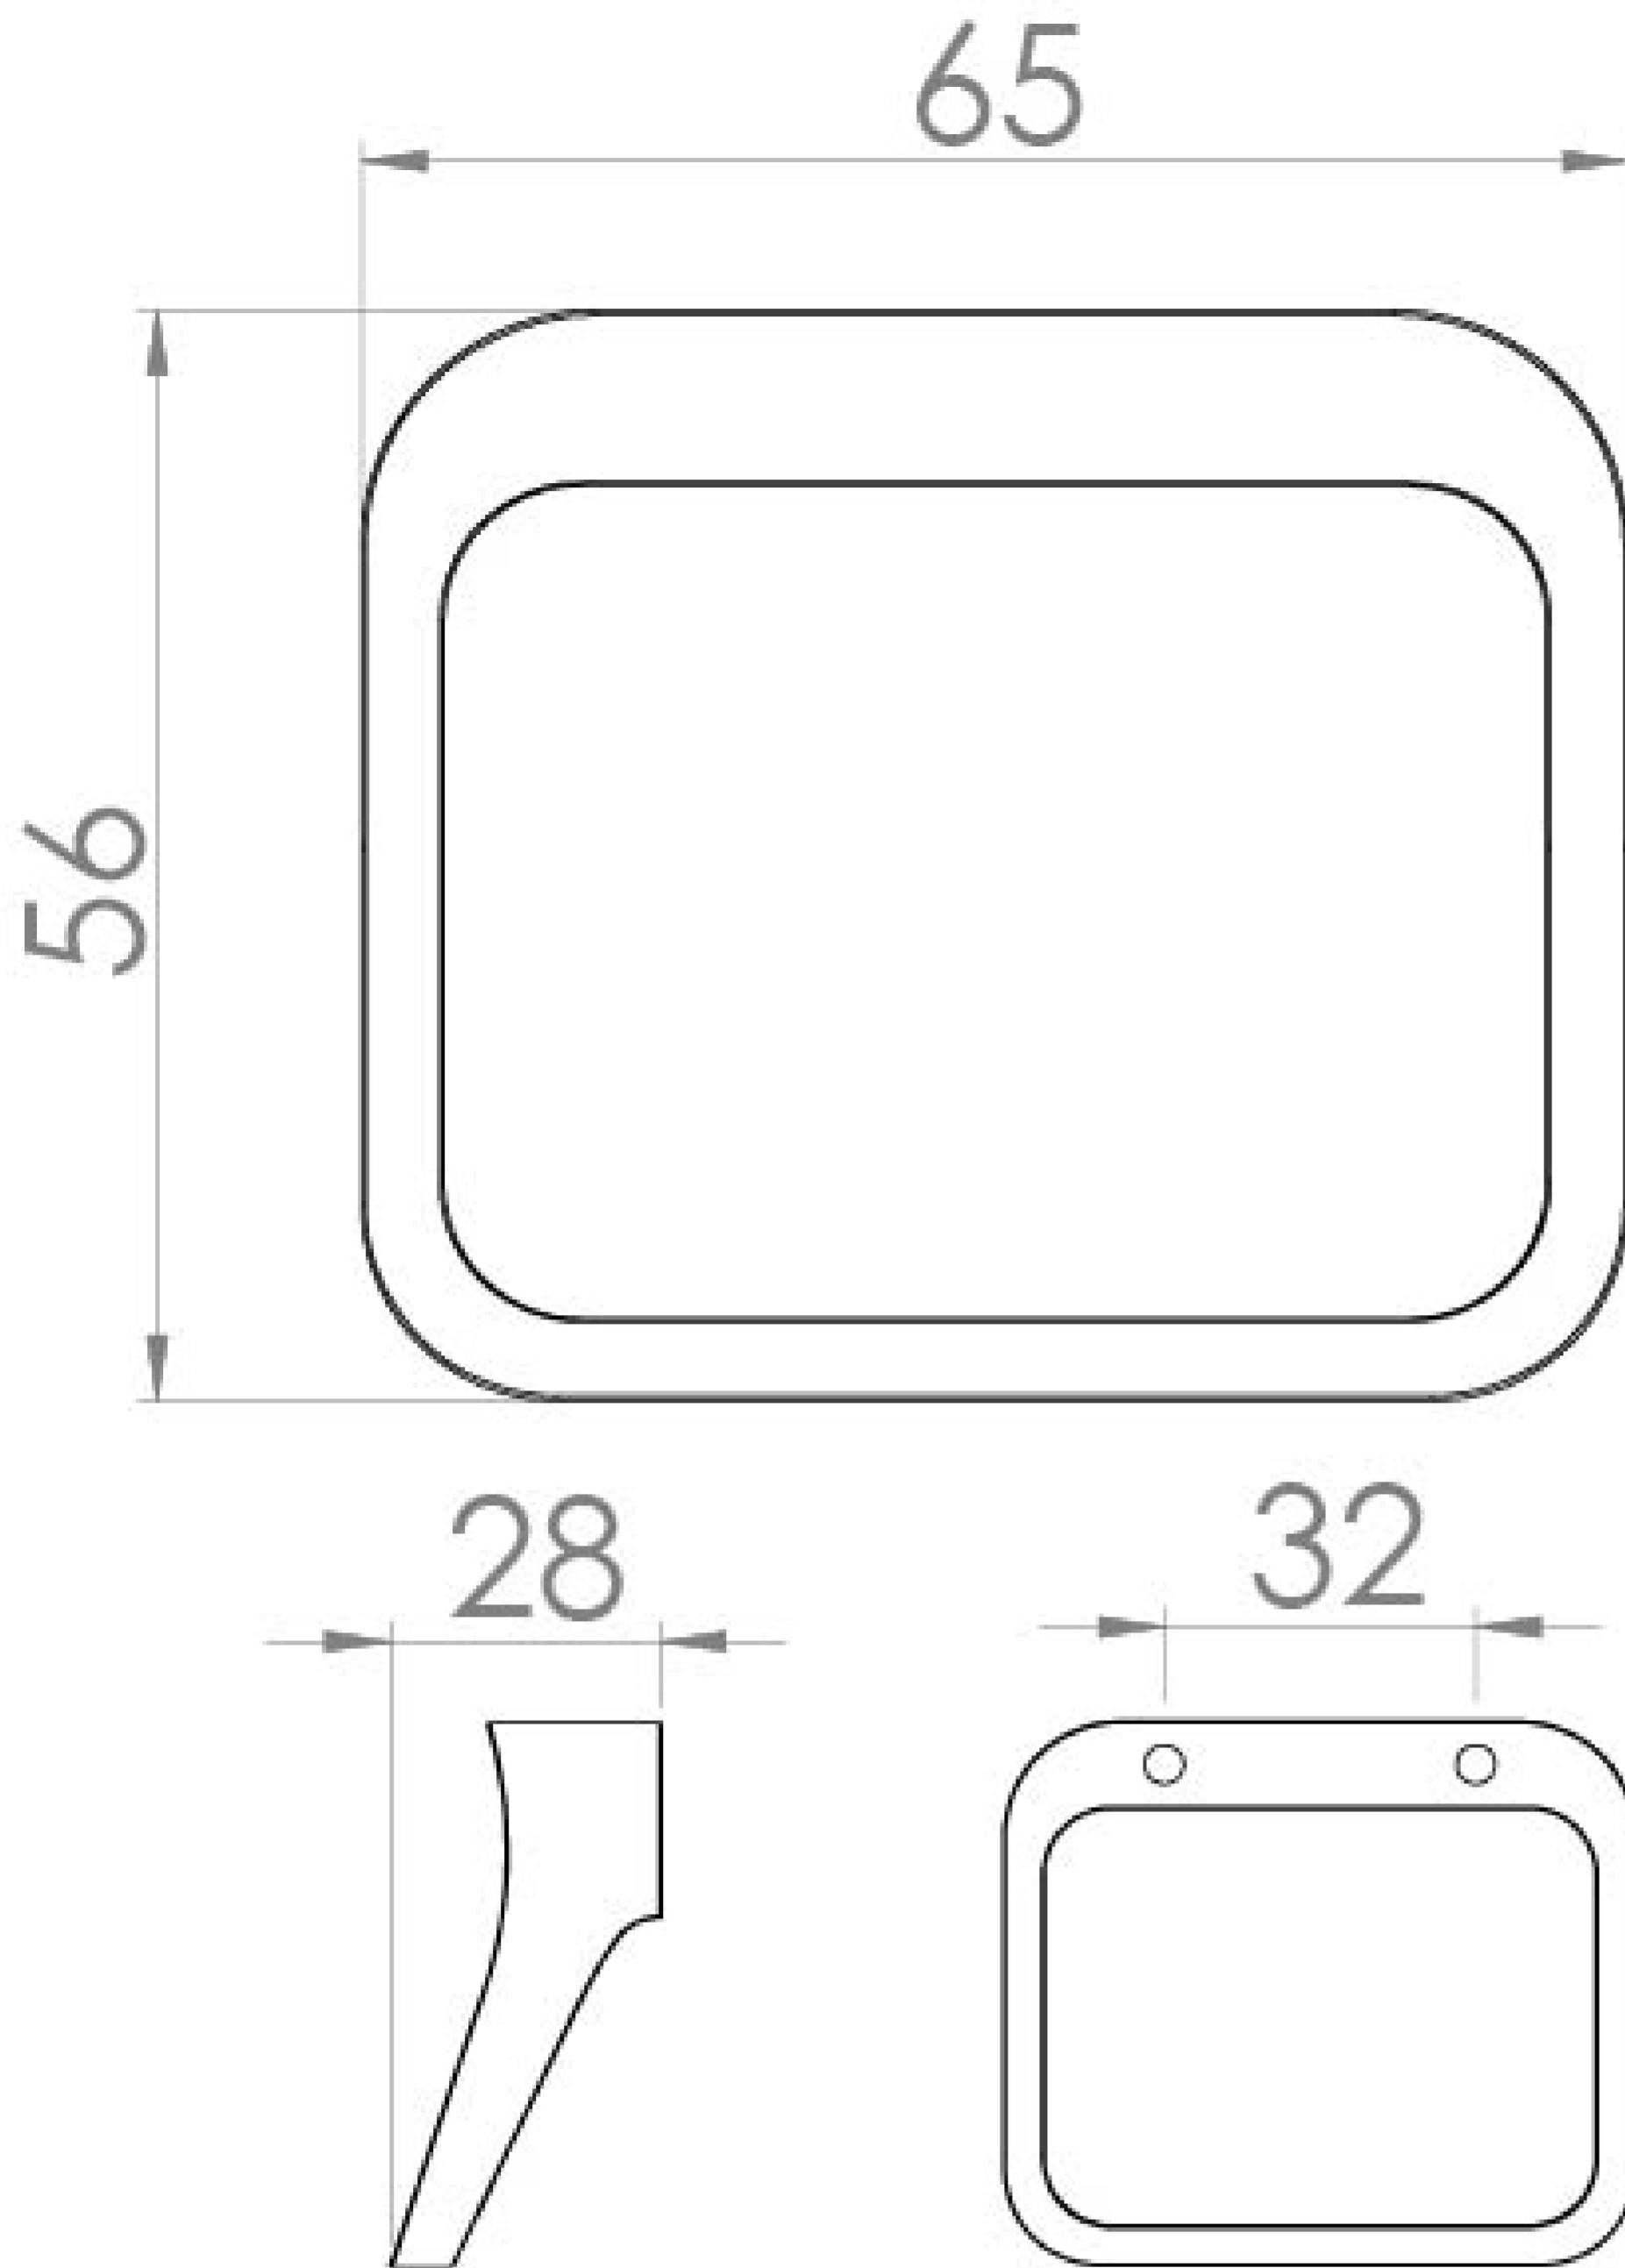

# TALLINN 65MM HANDLE - MATTE BLACK

---

**Product Code:** HDL26.MB

## PRODUCT INFORMATION

|                                    |                                   |
|------------------------------------|-----------------------------------|
| <b>Finish:</b>                     | Matte Black                       |
| <b>Height:</b>                     | 56mm                              |
| <b>Width:</b>                      | 65mm                              |
| <b>Depth:</b>                      | 28mm                              |
| <b>Material</b>                    | Zamac                             |
| <b>Weight</b>                      | 0.2kg                             |
| <b>Fixing Centre Distance (mm)</b> | 32mm                              |
| <b>Range Pairing</b>               | Austen, Frontier, Hyde, Kingsbury |
| <b>Guarantee</b>                   | 2 years                           |

The 65mm size is best suited on door units.

---

Saneux reserves the right to alter the specifications and product range without prior notice. Dimensions are given as a guide only. Dimensions should not be used for surrounding furniture, fixtures and fittings until the product is on site.