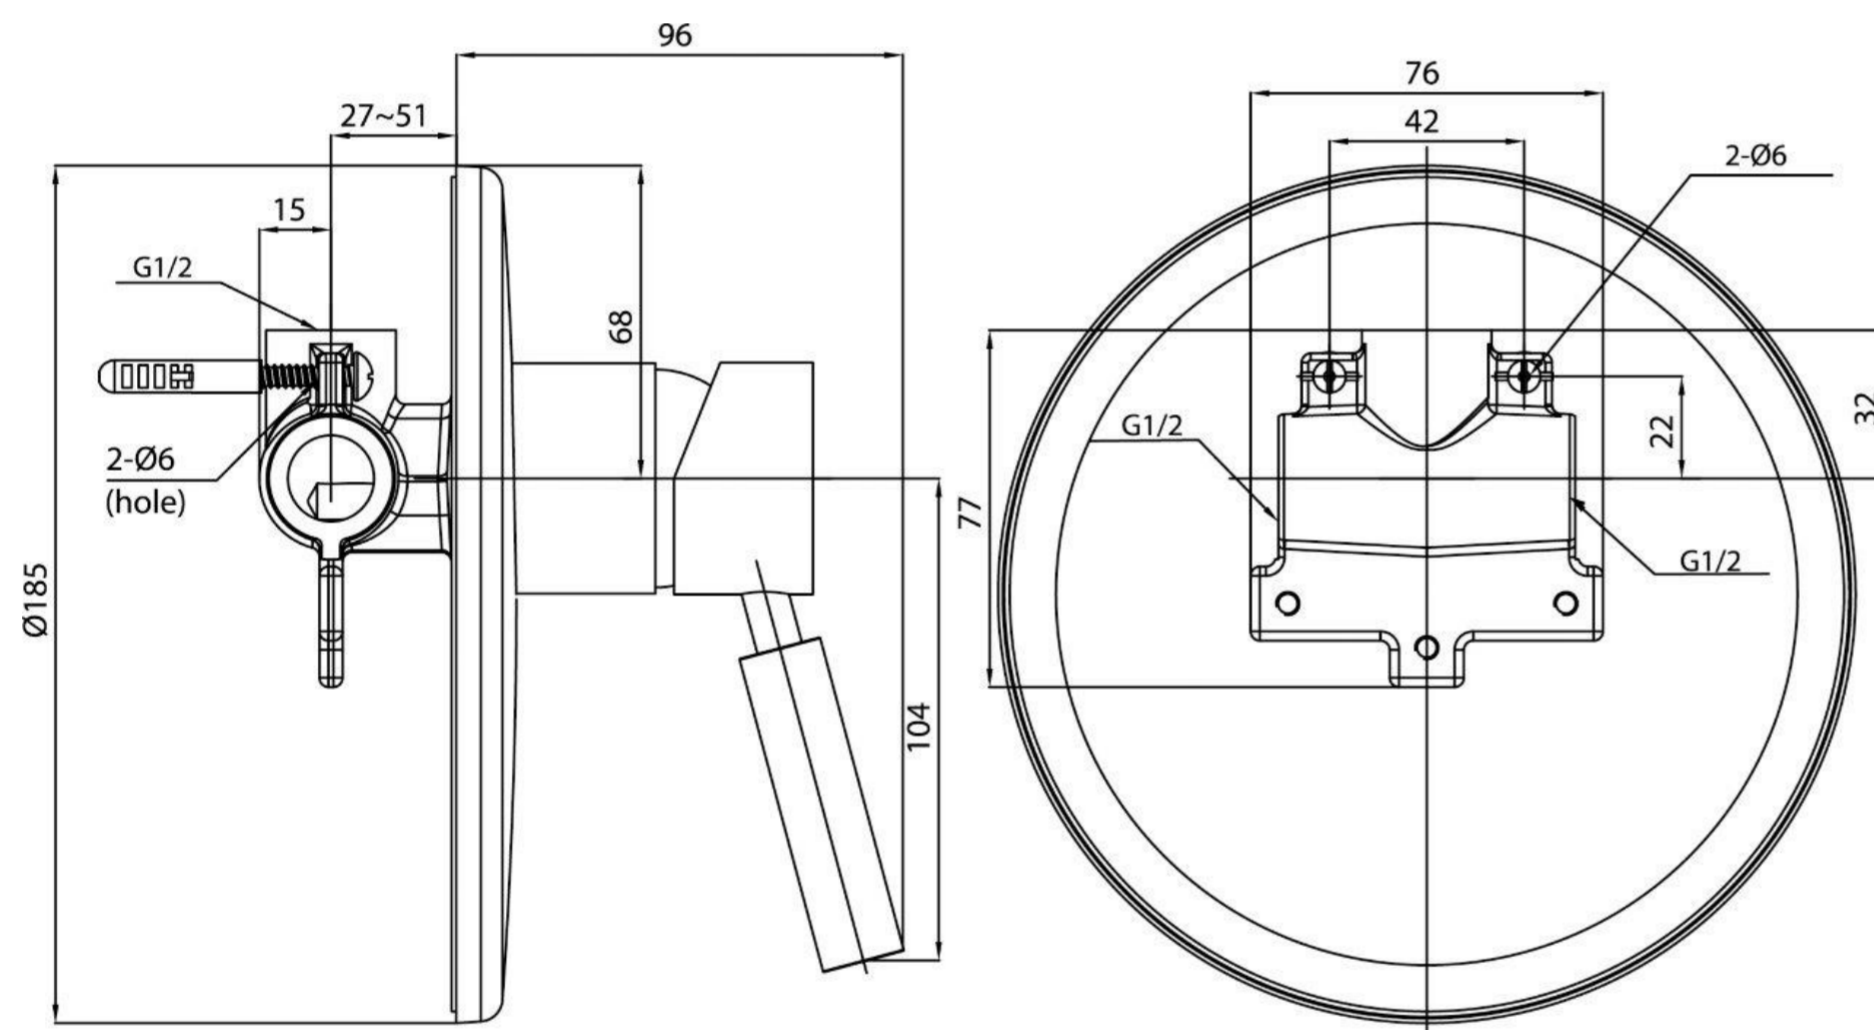

TECHNICAL DRAWING

Saneux reserves the right to alter the specifications and product range without prior notice. Dimensions are given as a guide only. Dimensions should not be used for surrounding furniture, fixtures and fittings until the product is on site.

<https://saneux.com/products/tempus-conc-manual-valve>