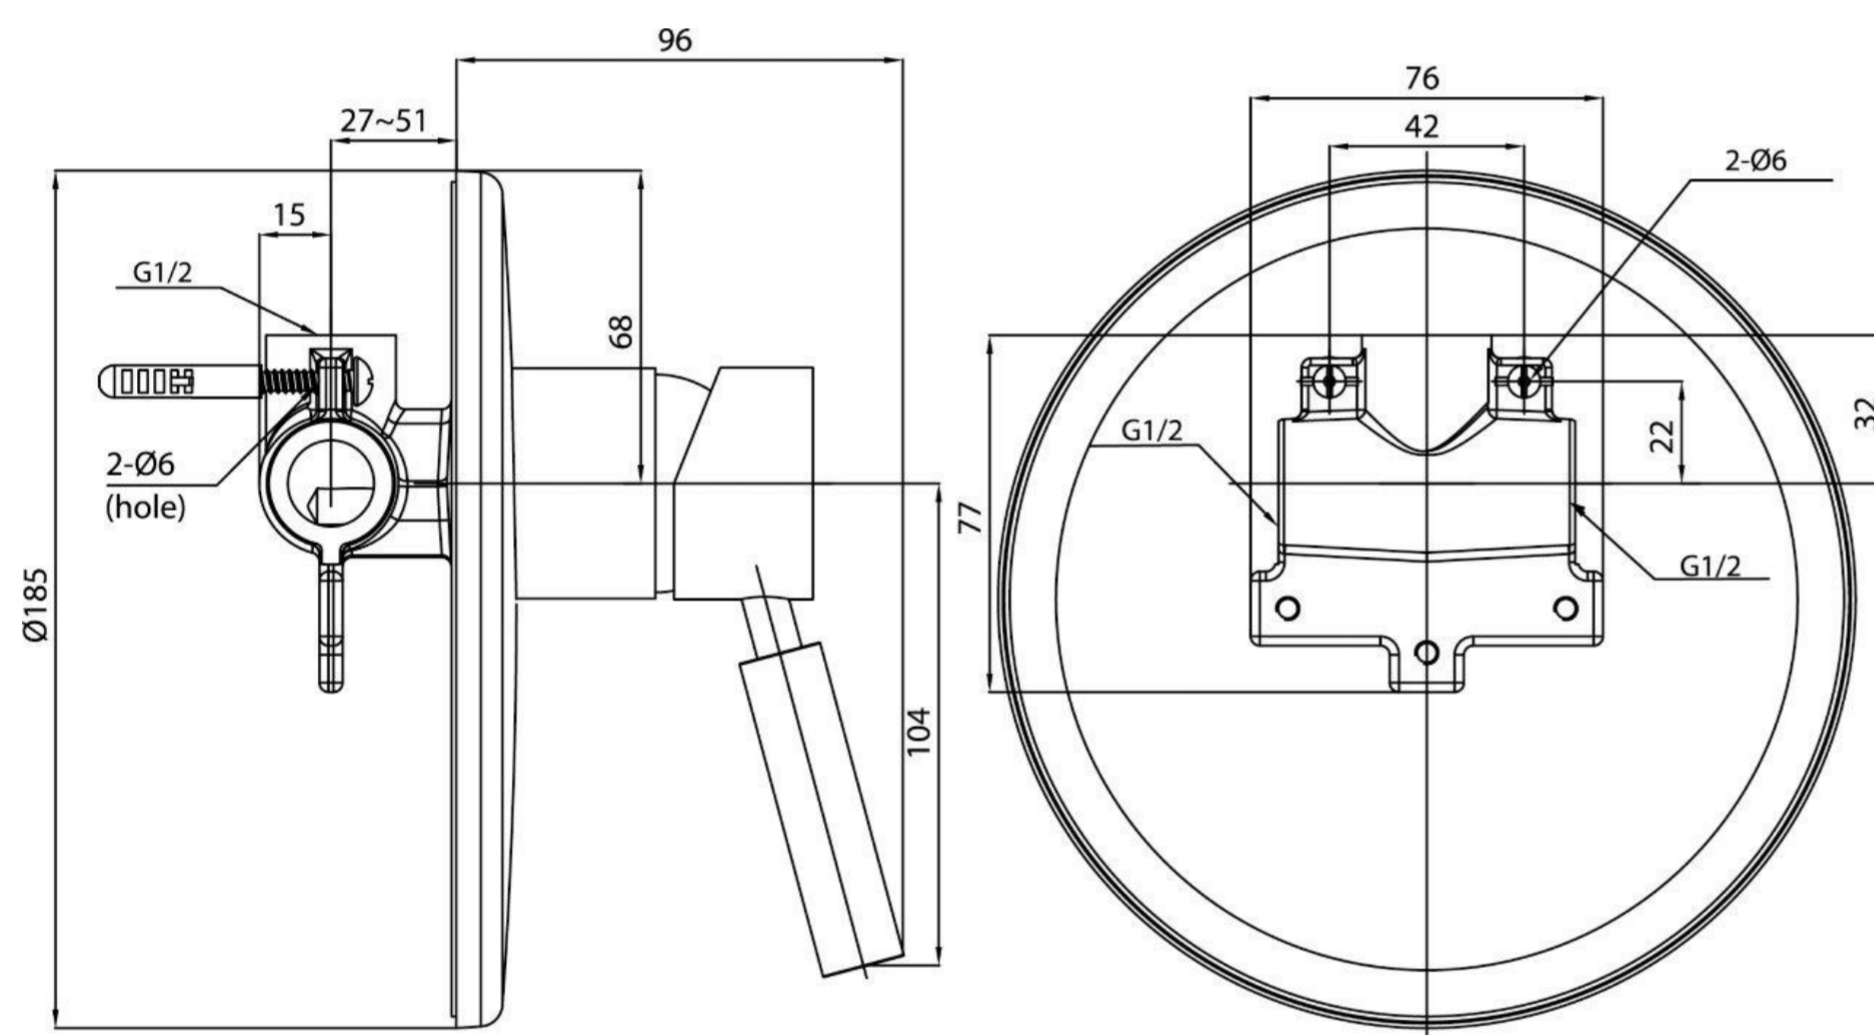

TECHNICAL DRAWING

Saneux reserves the right to alter the specifications and product range without prior notice. Dimensions are given as a guide only. Dimensions should not be used for surrounding furniture, fixtures and fittings until the product is on site.