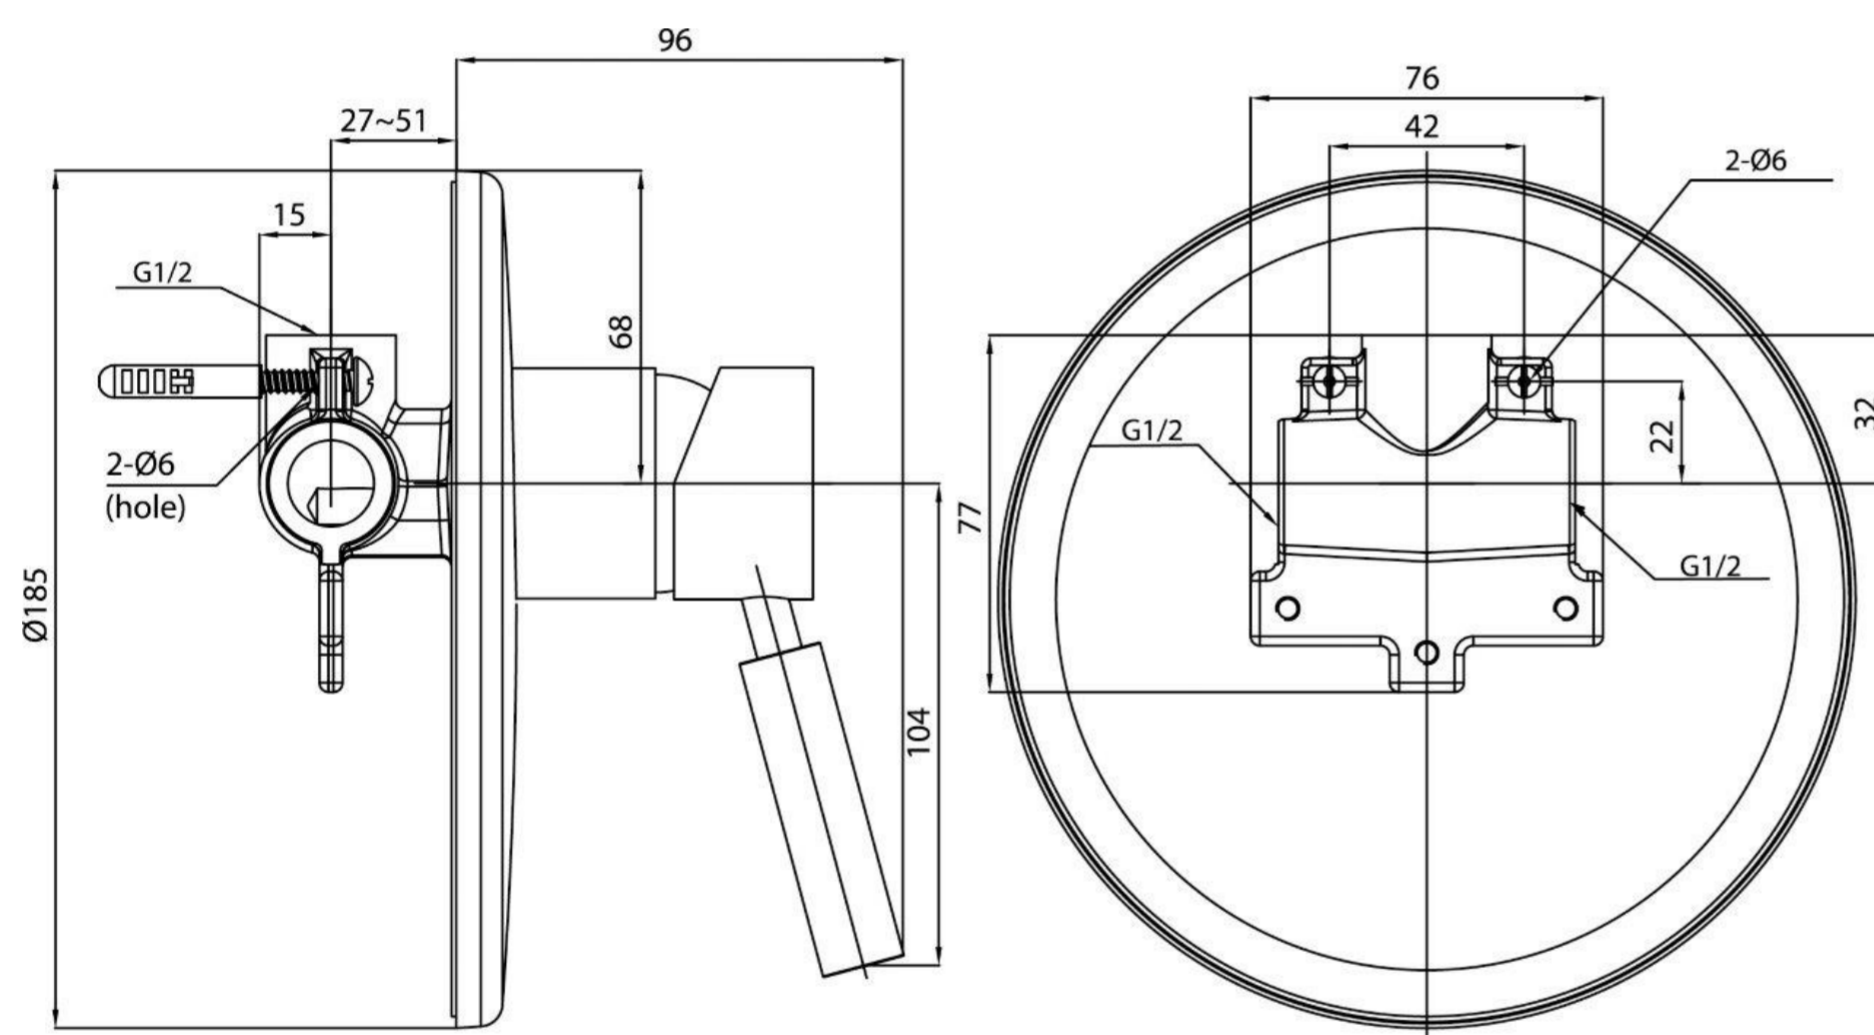

TEMPUS CONC. MANUAL VALVE

Product Code: TE370

PRODUCT INFORMATION

Finish:	Chrome
Material:	Brass

TECHNICAL DRAWING

Saneux reserves the right to alter the specifications and product range without prior notice. Dimensions are given as a guide only. Dimensions should not be used for surrounding furniture, fixtures and fittings until the product is on site.