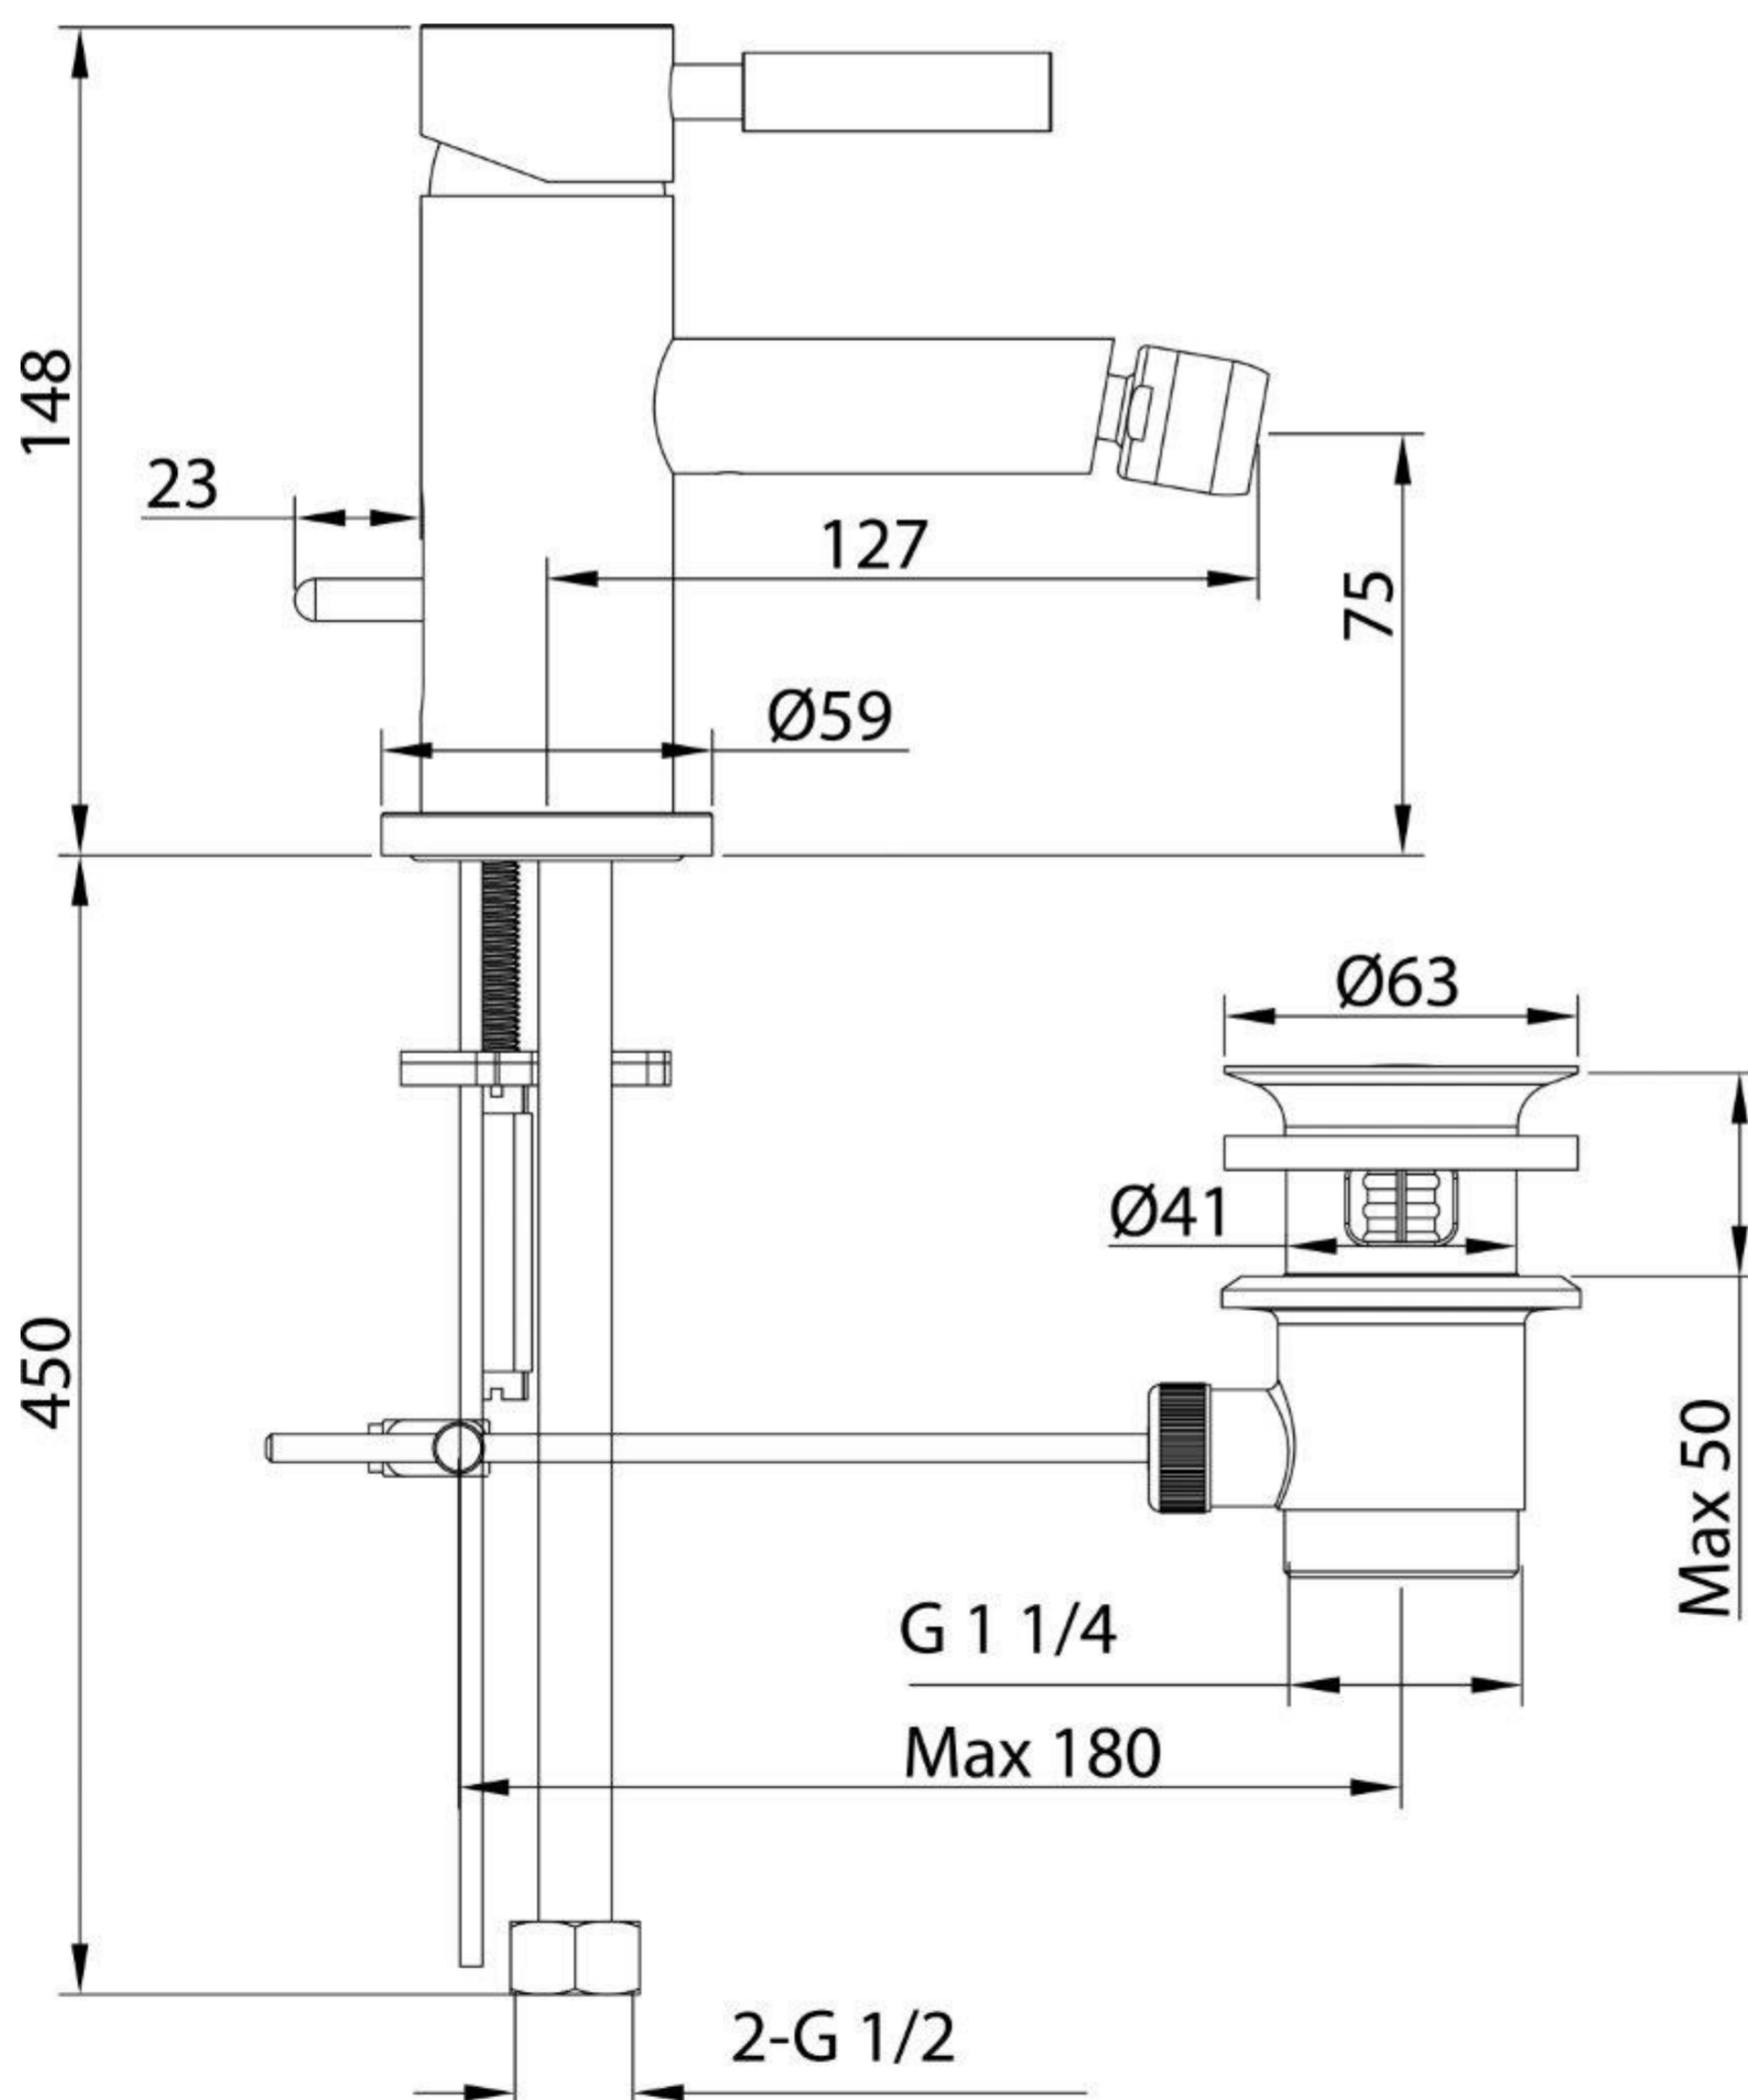

TEMPUS BIDET MIXER WITH POP-UP WASTE

Product Code: TE260

PRODUCT INFORMATION

| | |
|-----------|--------|
| Finish: | Chrome |
| Material: | Brass |

TECHNICAL DRAWING

Saneux reserves the right to alter the specifications and product range without prior notice. Dimensions are given as a guide only. Dimensions should not be used for surrounding furniture, fixtures and fittings until the product is on site.

<https://saneux.com/products/tempus-bidet-mixer-with-pop-up-waste>