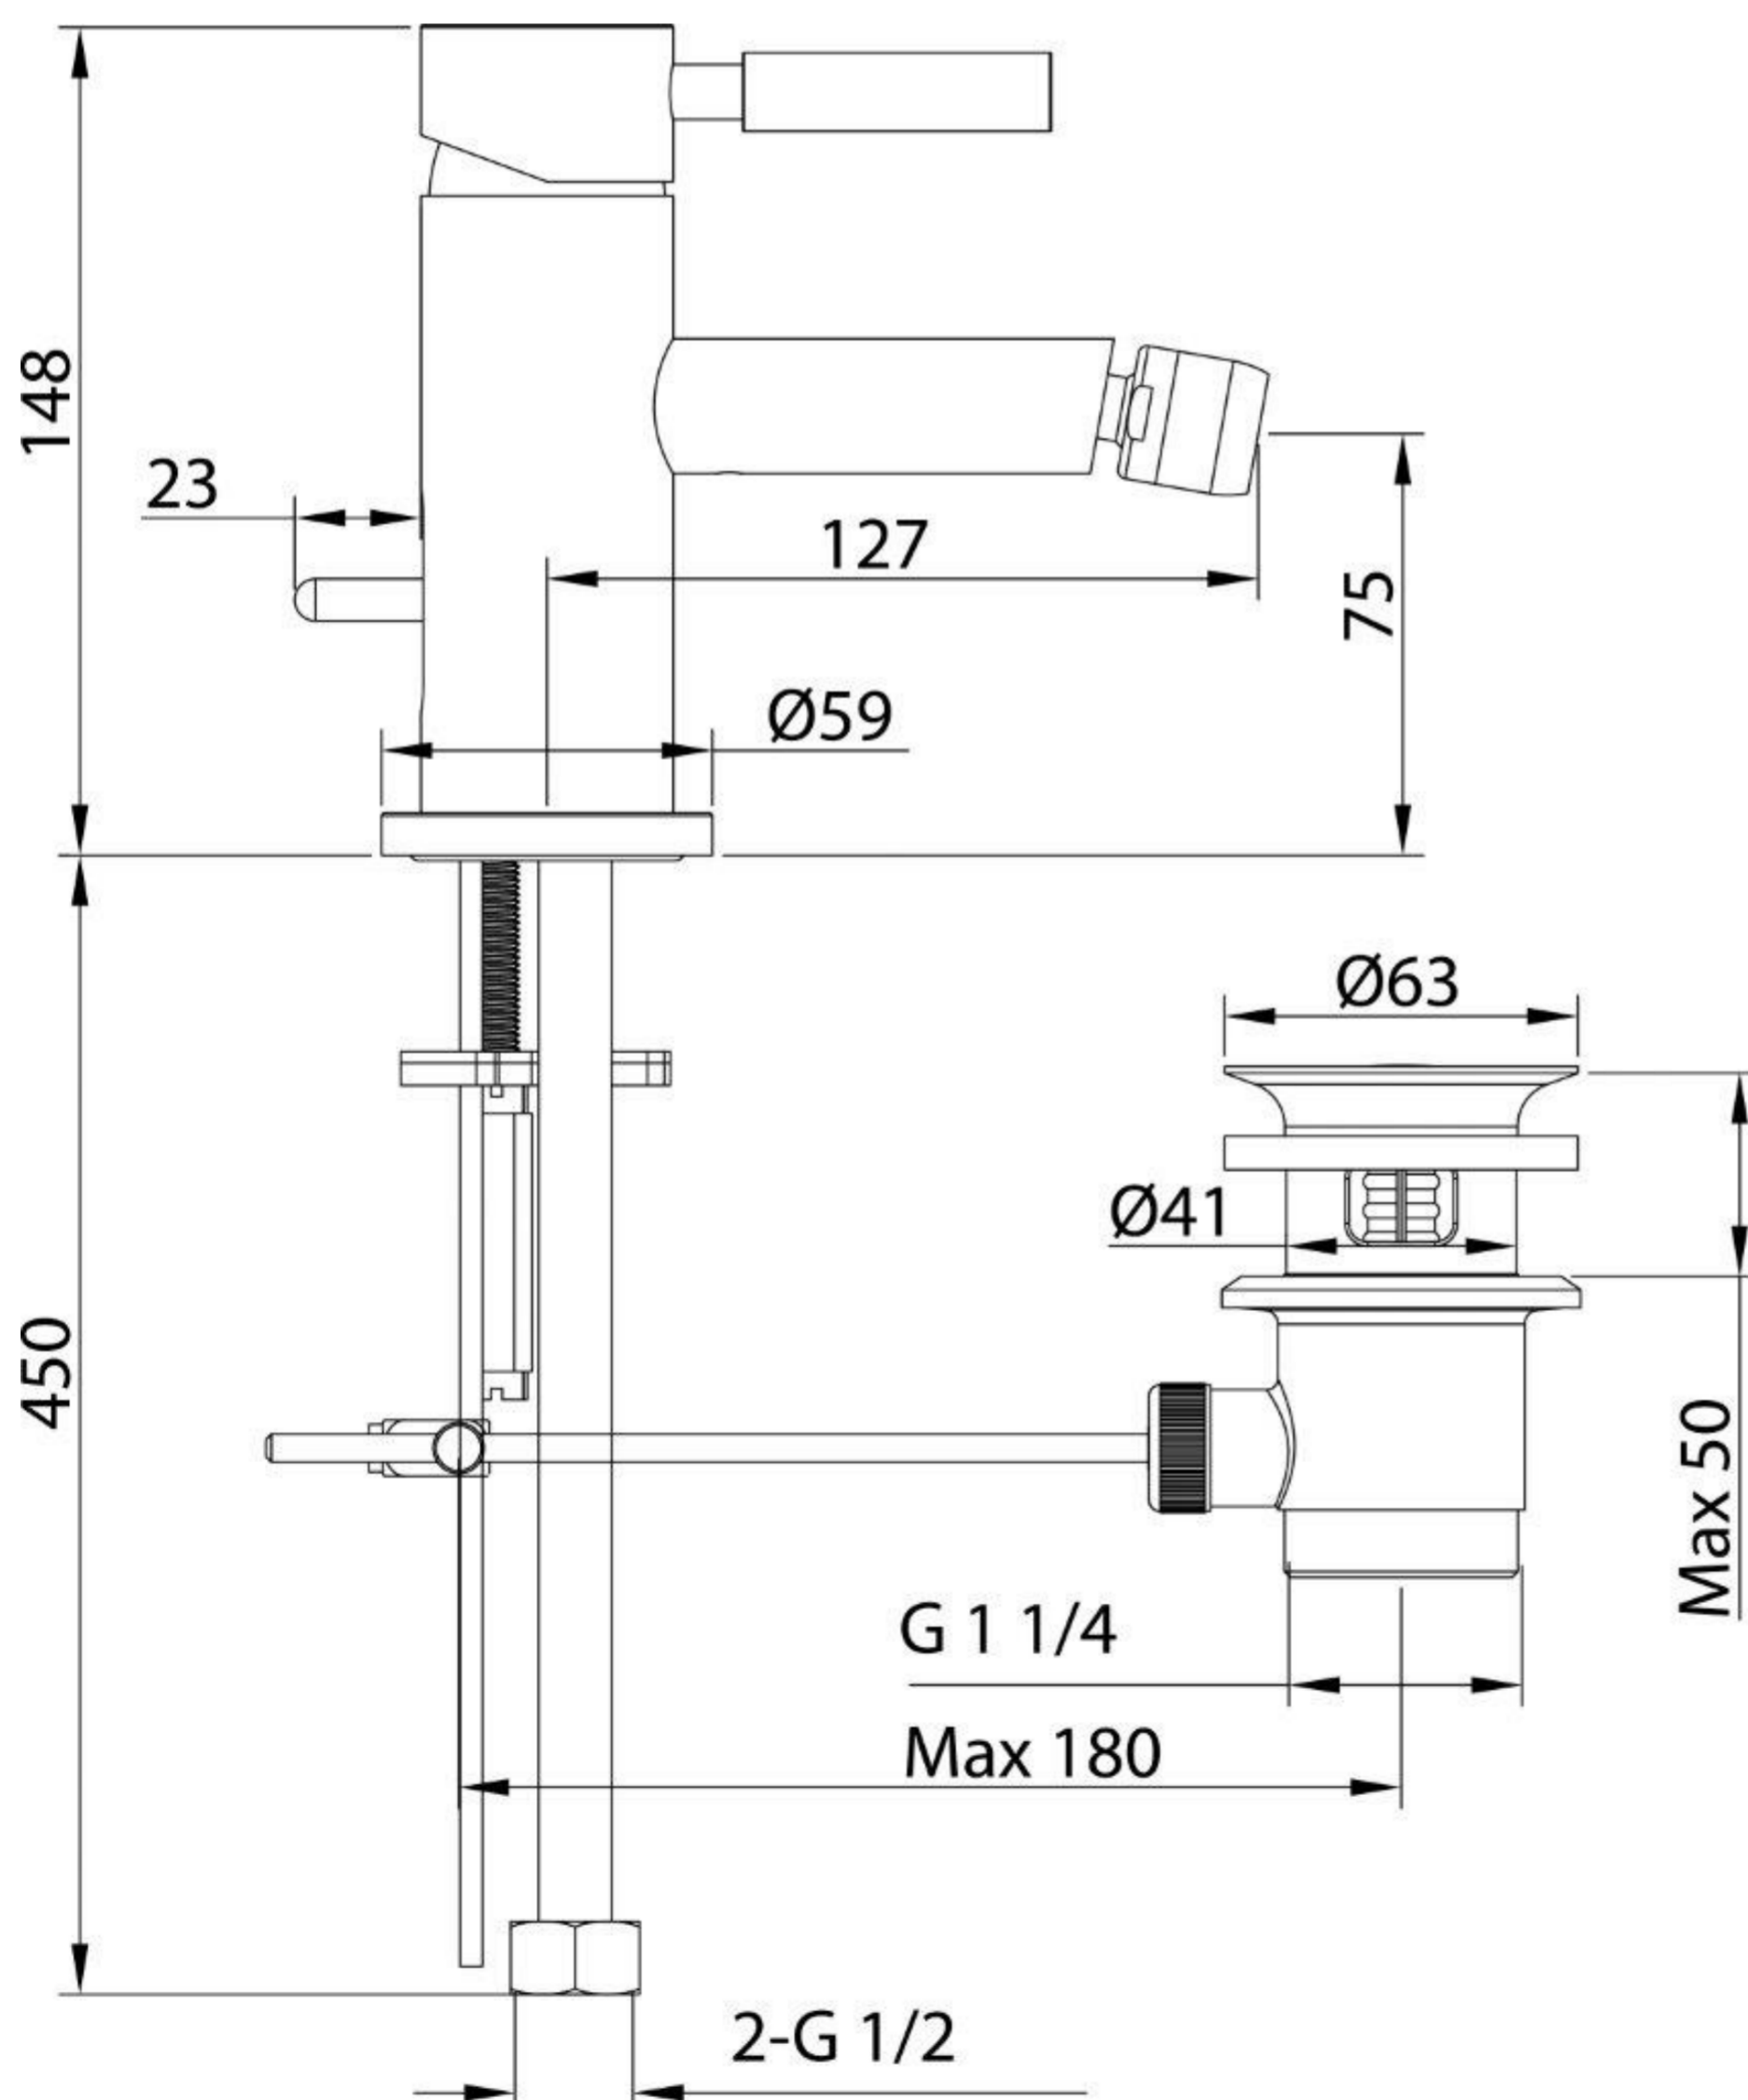

TECHNICAL DRAWING