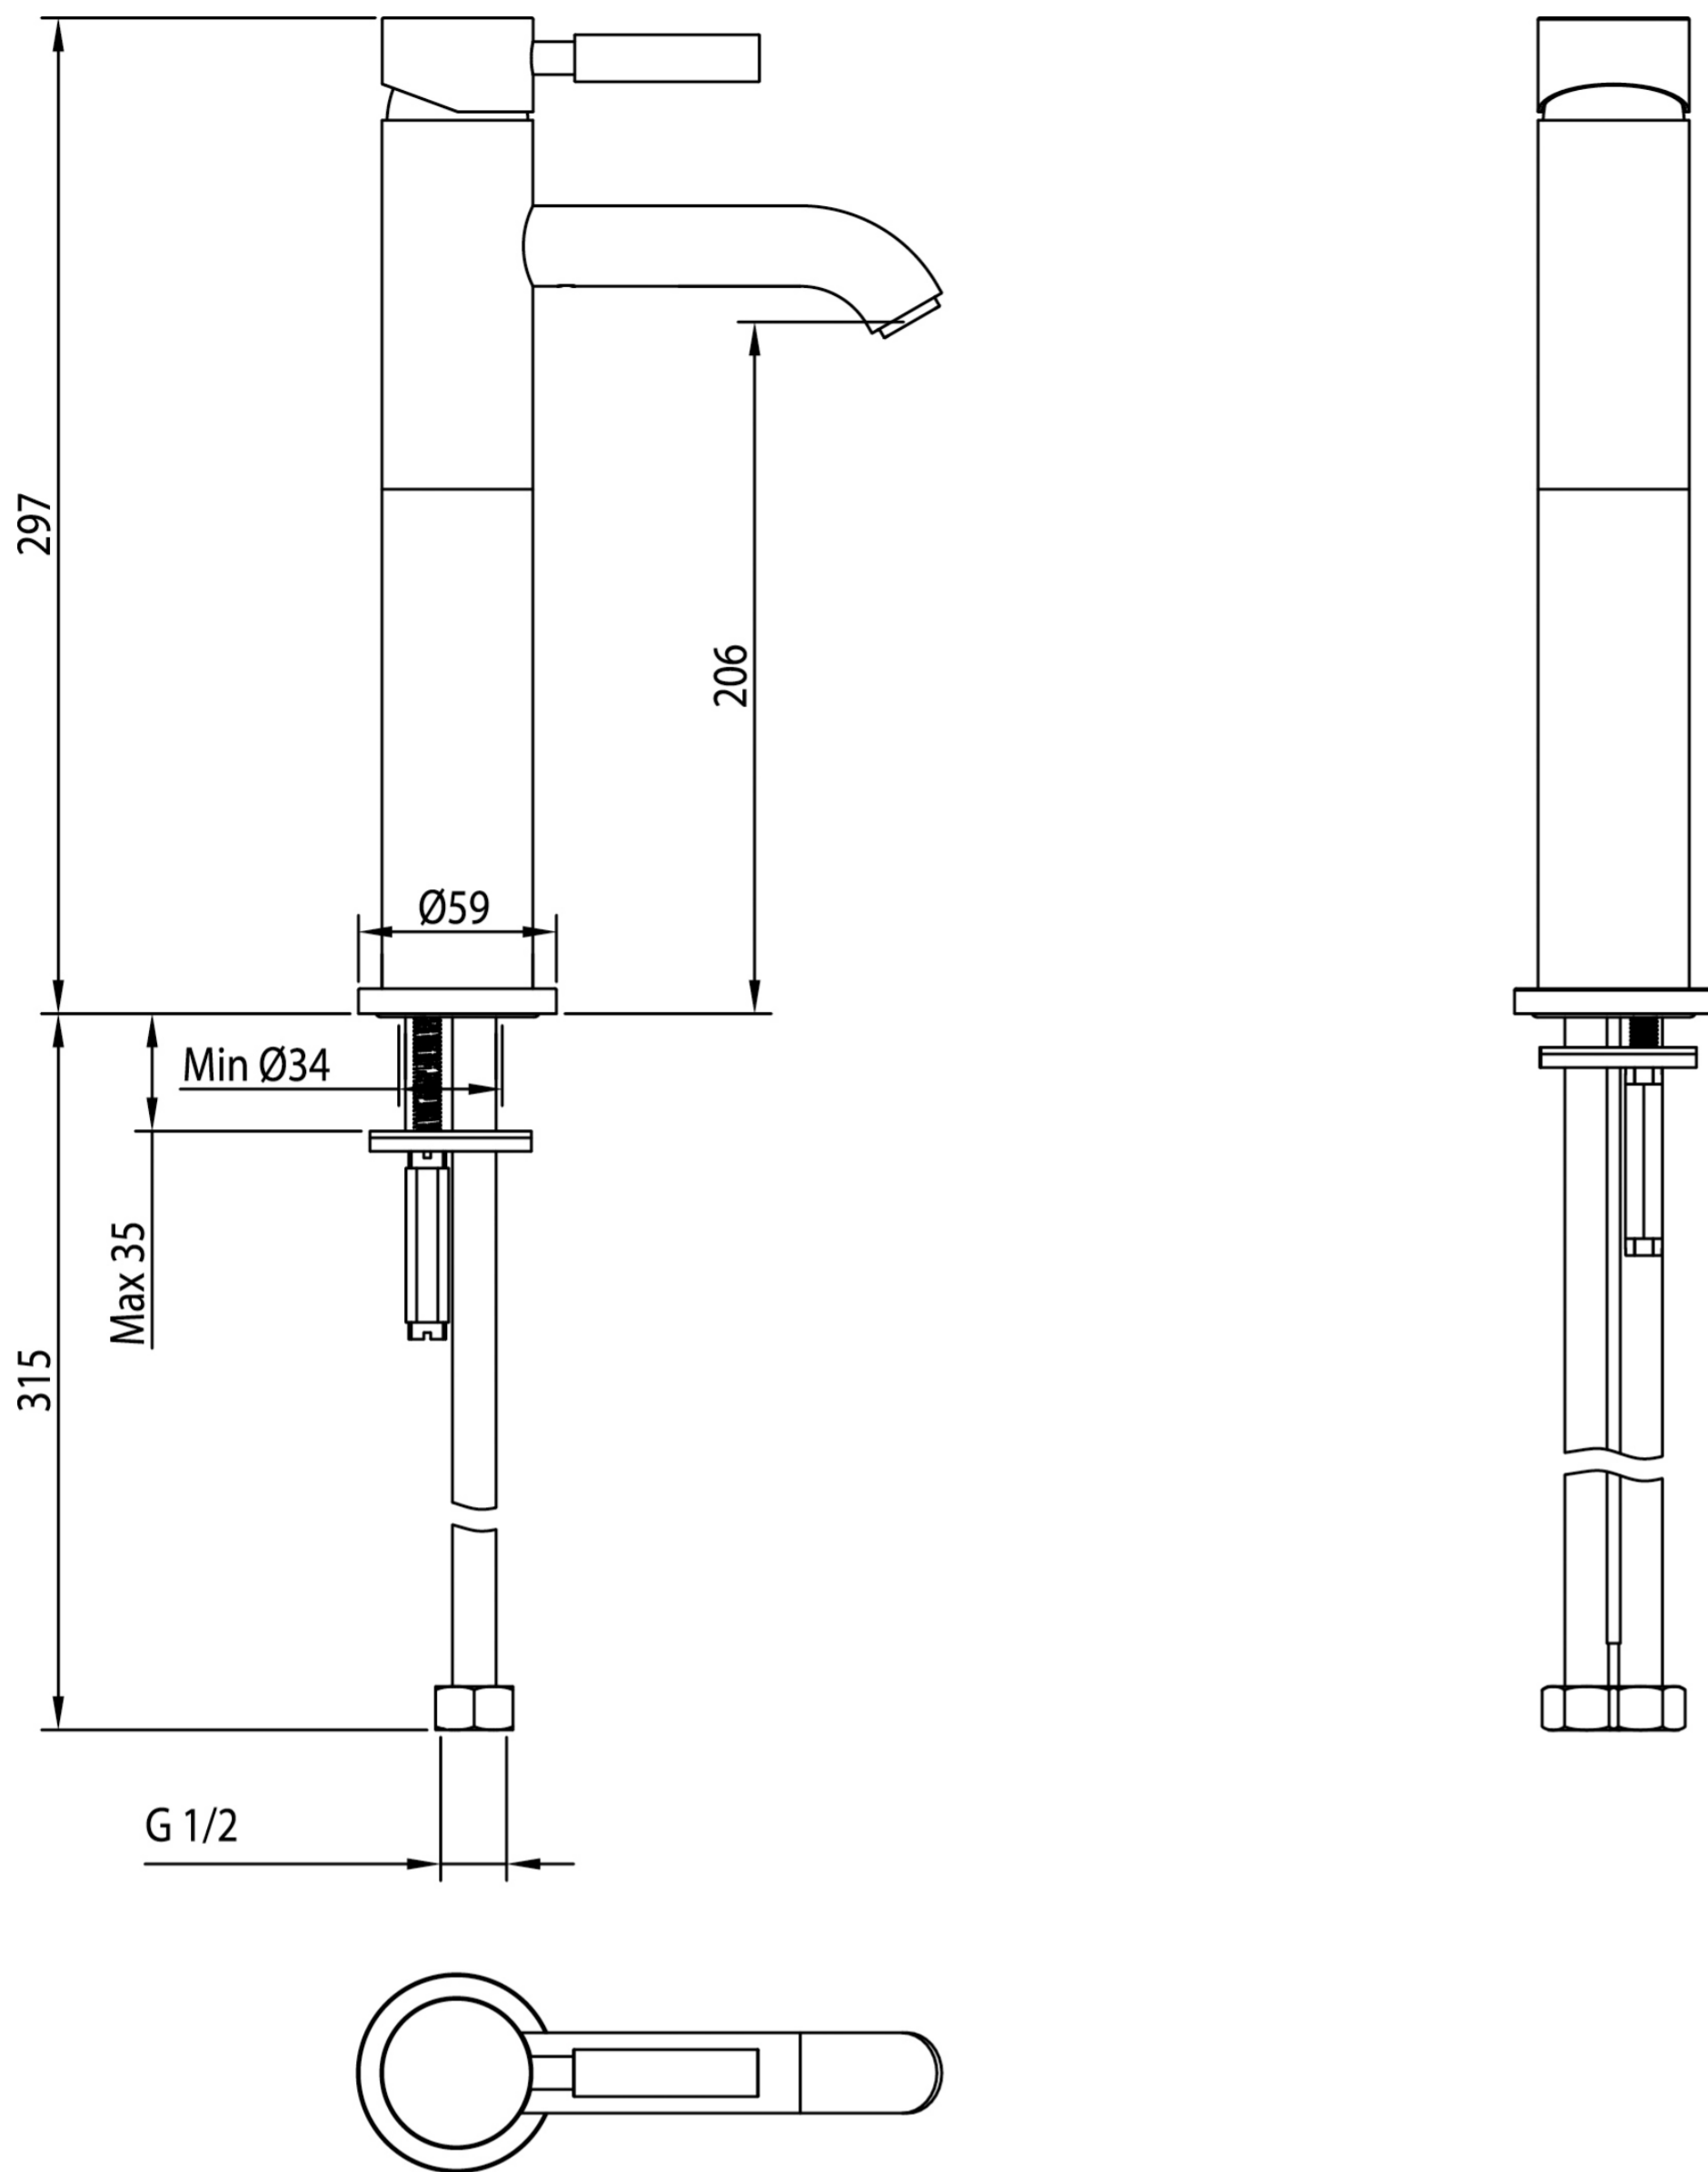

# TEMPUS DOUBLE HEIGHT MIXER WITH POP-UP WASTE

Product Code: TE170

---

## PRODUCT INFORMATION

<b>Finish:</b>	Chrome
<b>Product Type:</b>	Tall Basin Mixer Tap
<b>Material</b>	Brass

# TECHNICAL DRAWING

Saneux reserves the right to alter the specifications and product range without prior notice. Dimensions are given as a guide only. Dimensions should not be used for surrounding furniture, fixtures and fittings until the product is on site.

<https://saneux.com/products/tempus-double-height-mixer-with-pop-up-waste>