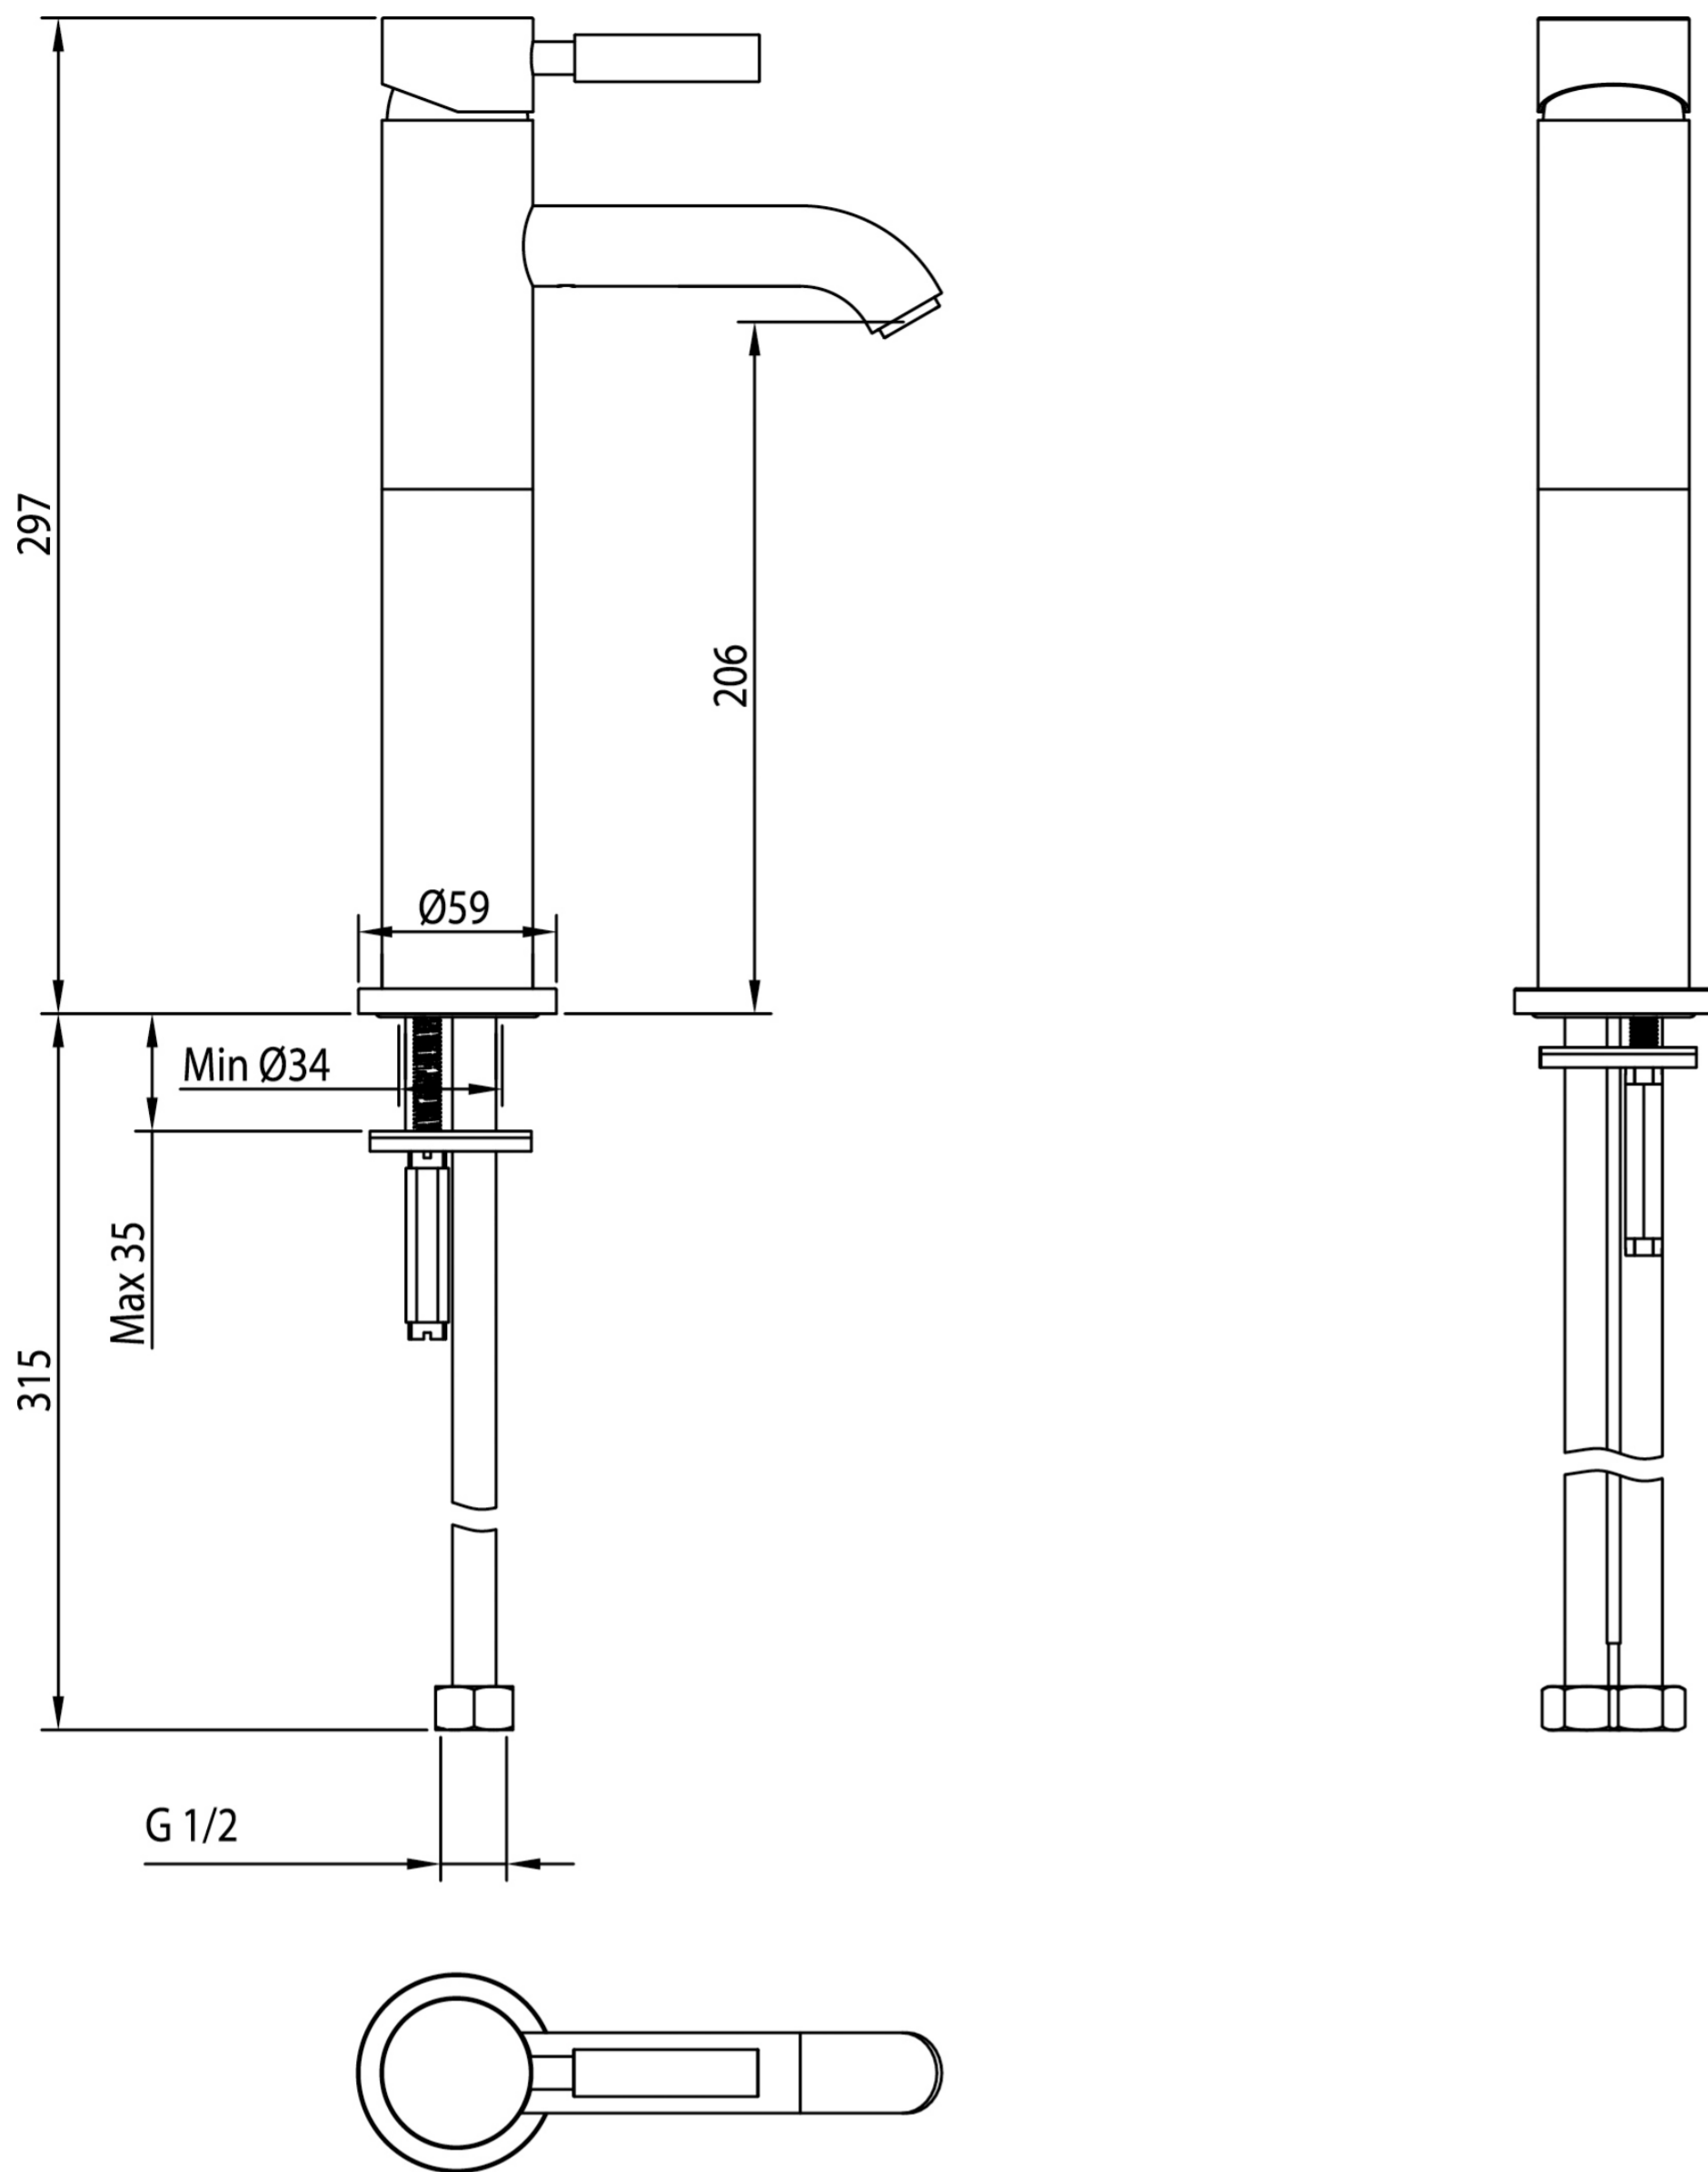

TECHNICAL DRAWING

Saneux reserves the right to alter the specifications and product range without prior notice. Dimensions are given as a guide only. Dimensions should not be used for surrounding furniture, fixtures and fittings until the product is on site.

<https://saneux.com/products/tempus-double-height-mixer-with-pop-up-waste>