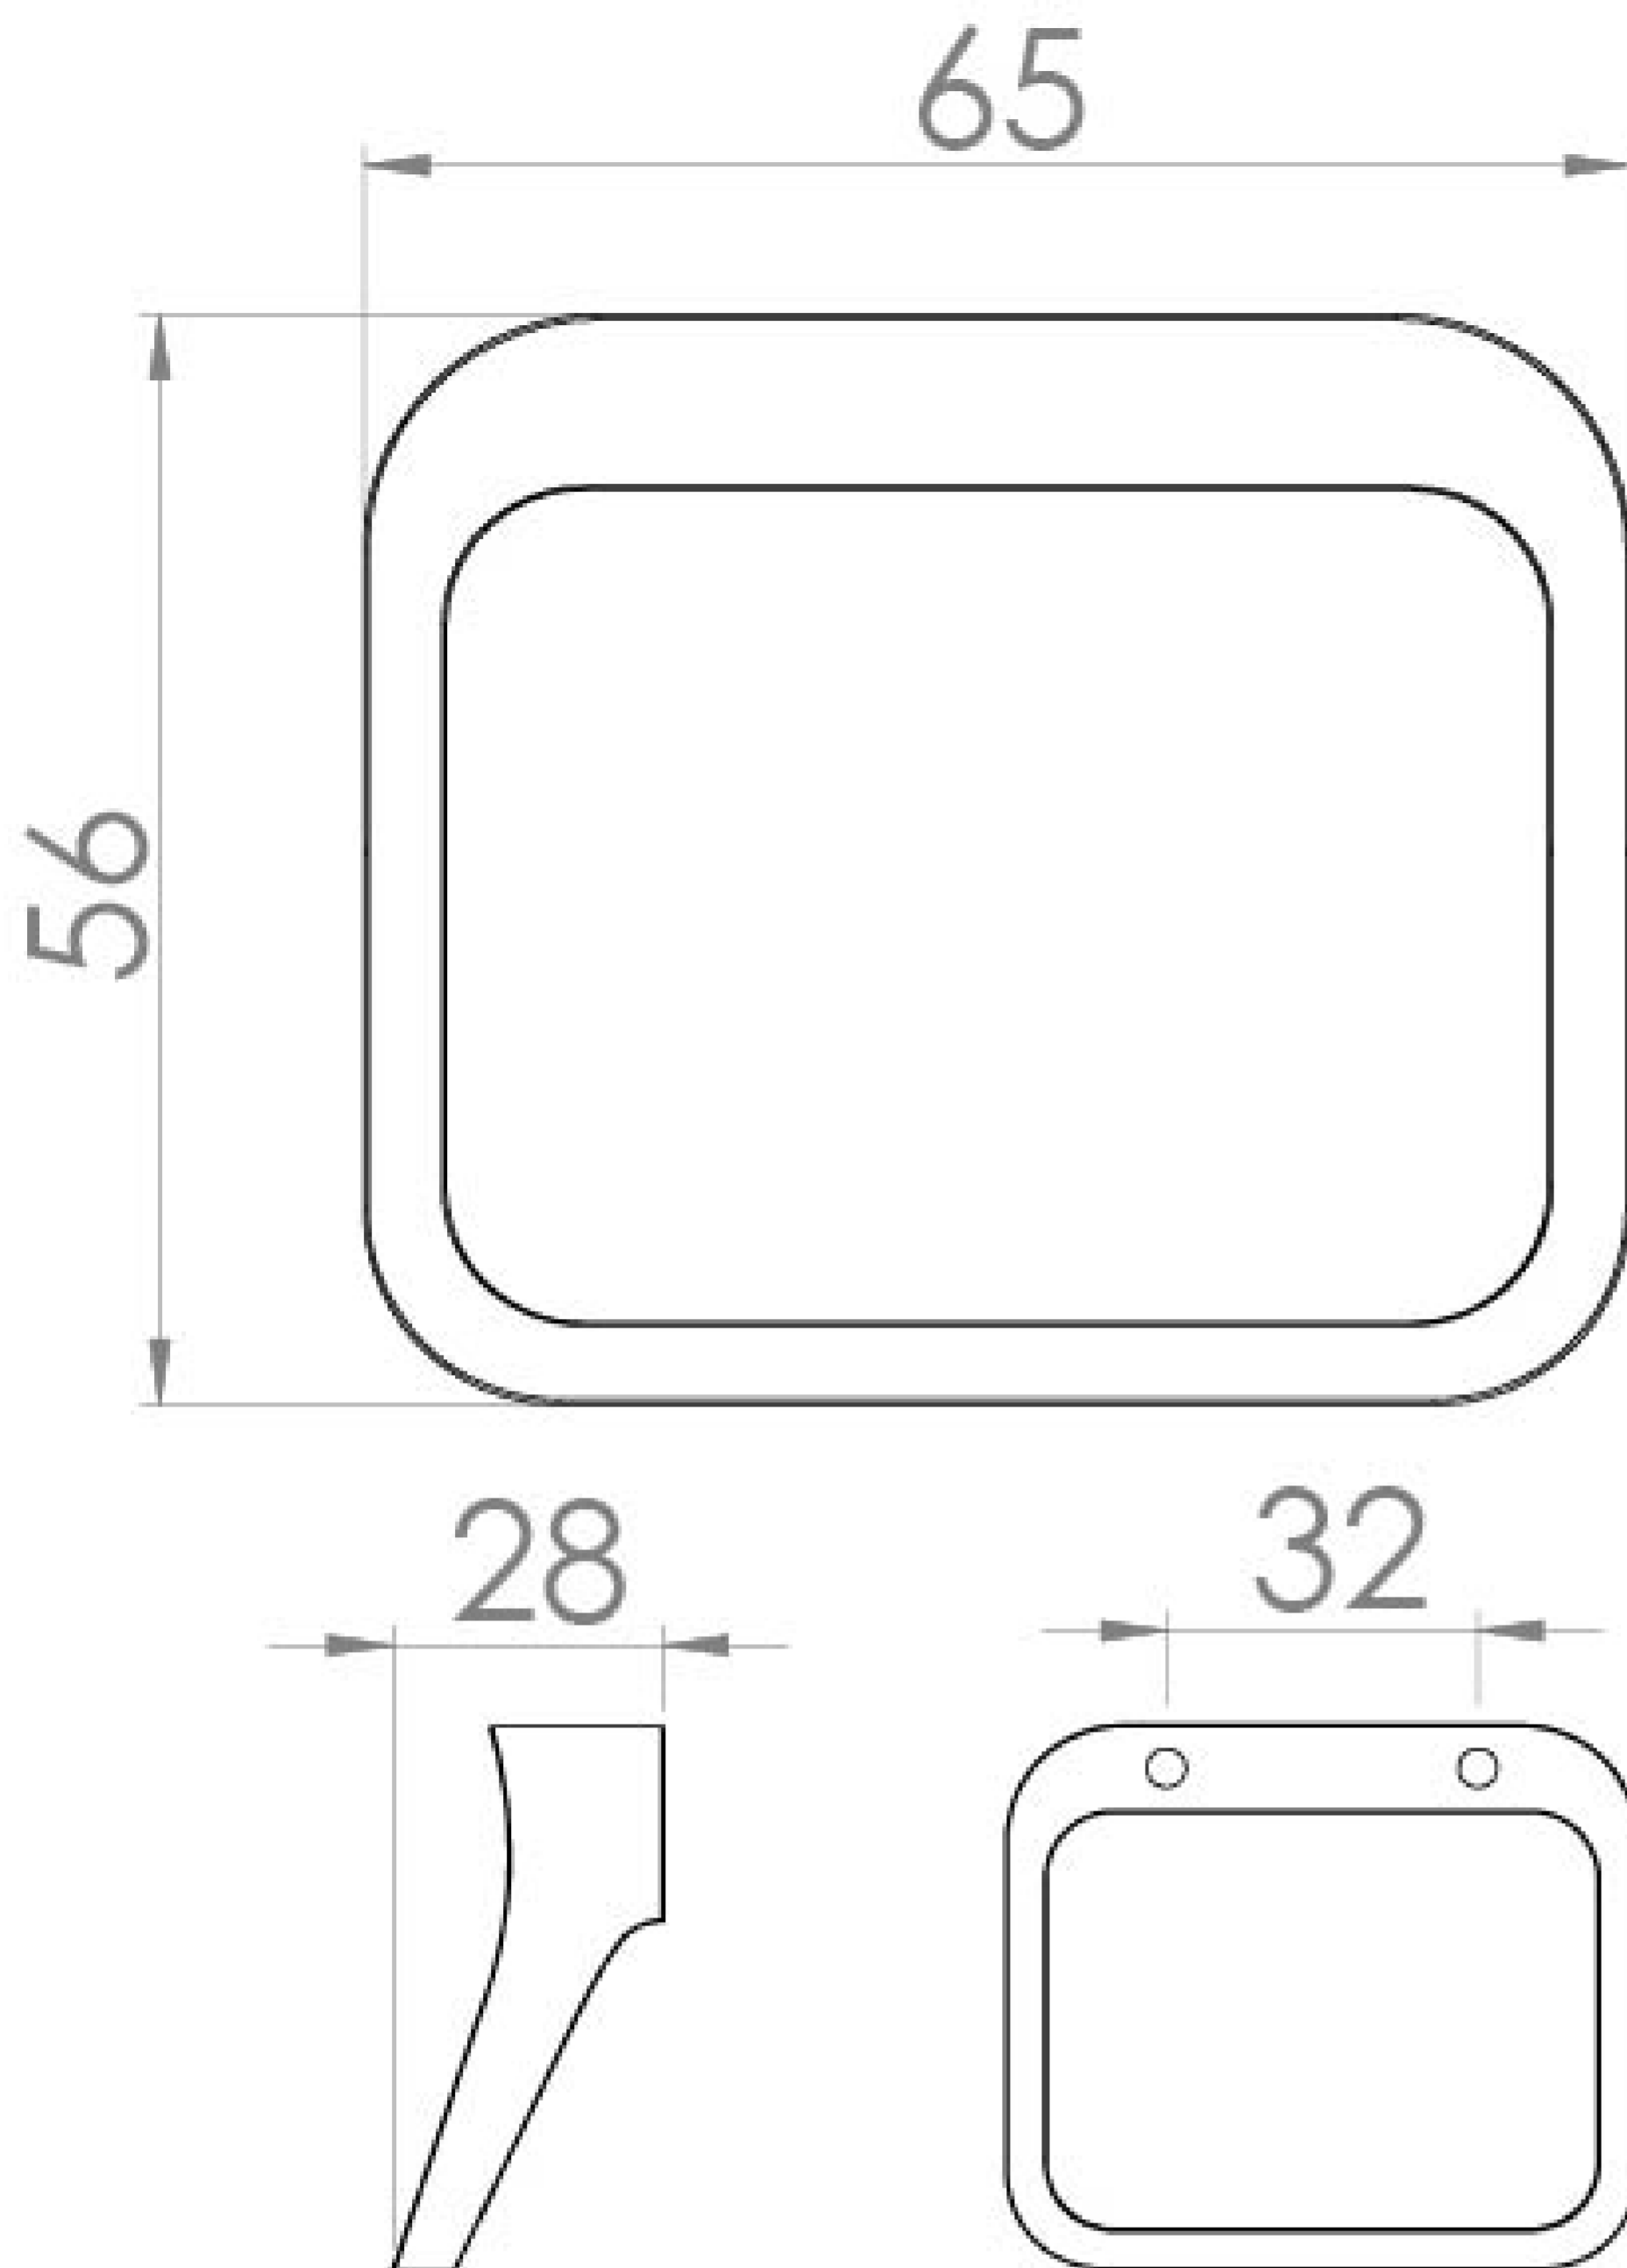

TALLINN 65MM HANDLE - BRUSHED BRASS

Product Code: HDL26.BB

PRODUCT INFORMATION

Finish:	Brushed Brass
Height:	56mm
Width:	65mm
Depth:	28mm
Material	Zamac
Weight	0.2kg
Fixing Centre Distance (mm)	32mm
Range Pairing	Austen, Frontier, Hyde, Kingsbury
Guarantee	2 years

DESCRIPTION

Many of our units allow you to choose a handle and we have various style options you can go for.

This Tallinn handle in brushed brass is an unmistakably contemporary style of handle that can suit both sharp and curved furniture.

The 65mm size is best suited on door units.

Saneux reserves the right to alter the specifications and product range without prior notice. Dimensions are given as a guide only. Dimensions should not be used for surrounding furniture, fixtures and fittings until the product is on site.