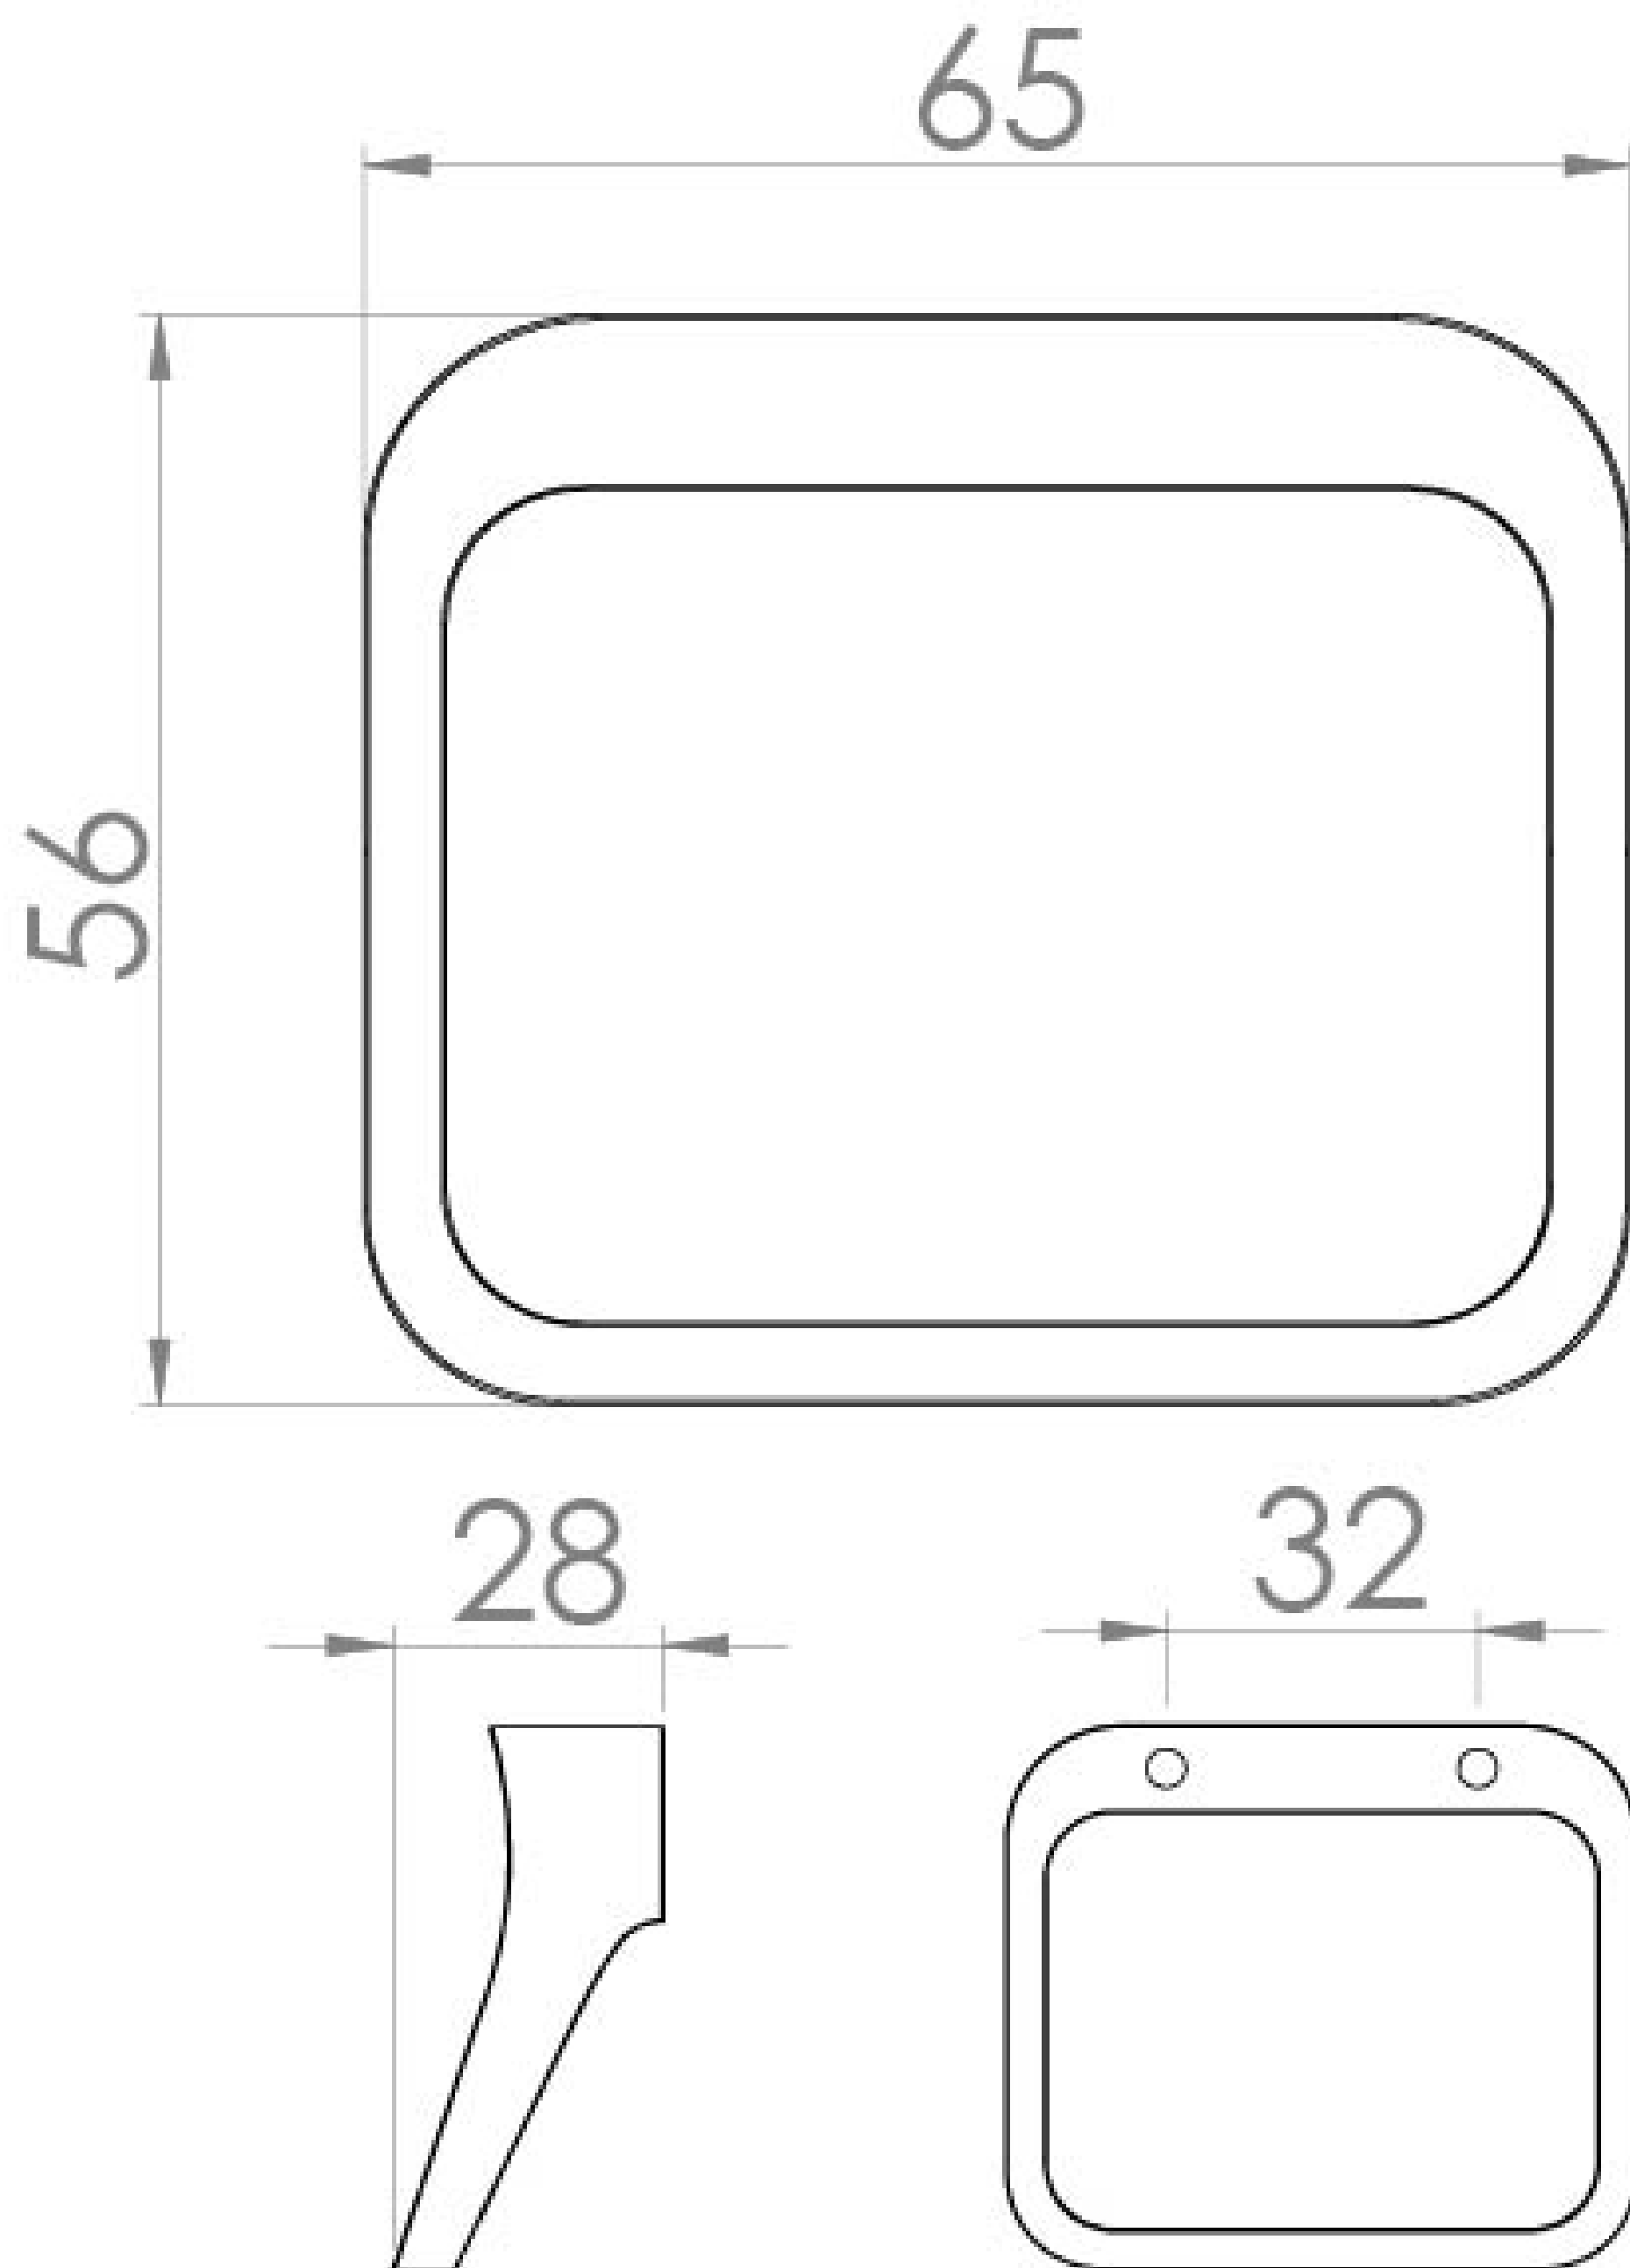

# TALLINN 65MM HANDLE - BRUSHED BRASS

---

**Product Code:** HDL26.BB

## PRODUCT INFORMATION

<b>Finish:</b>	Brushed Brass
<b>Height:</b>	56mm
<b>Width:</b>	65mm
<b>Depth:</b>	28mm
<b>Material</b>	Zamac
<b>Weight</b>	0.2kg
<b>Fixing Centre Distance (mm)</b>	32mm
<b>Range Pairing</b>	Austen, Frontier, Hyde, Kingsbury
<b>Guarantee</b>	2 years

The 65mm size is best suited on door units.

---

---

Saneux reserves the right to alter the specifications and product range without prior notice. Dimensions are given as a guide only. Dimensions should not be used for surrounding furniture, fixtures and fittings until the product is on site.