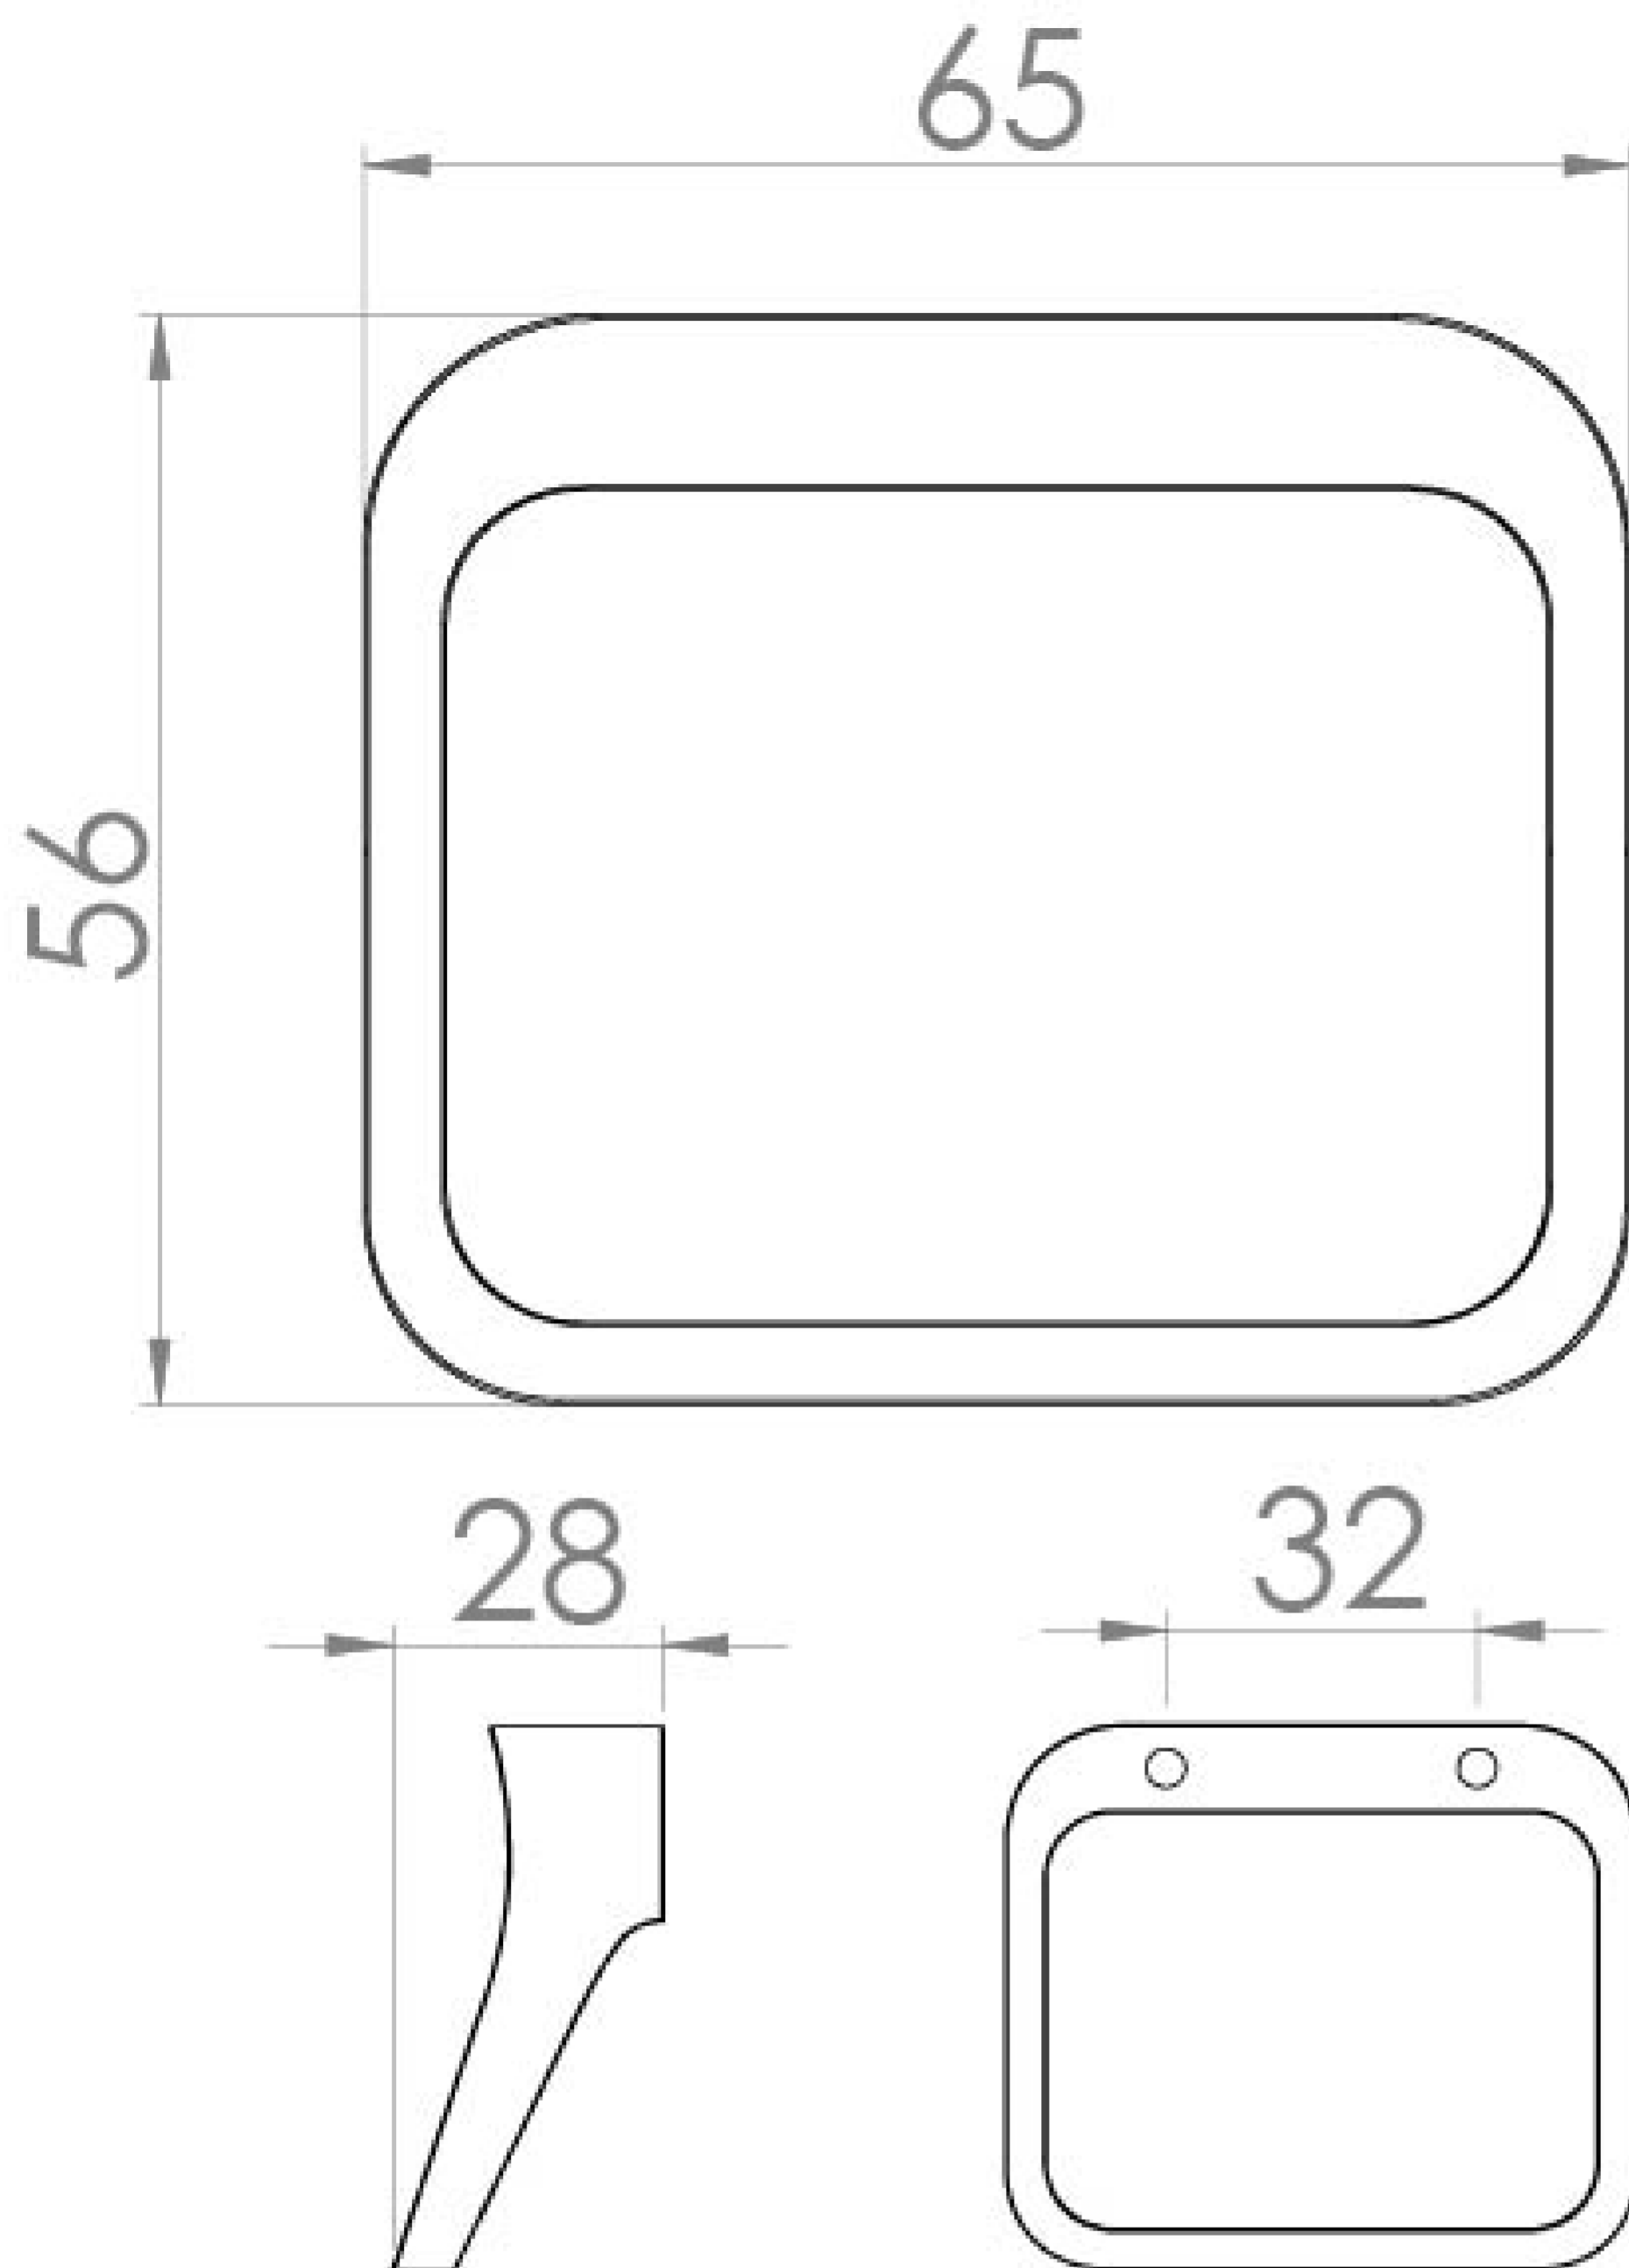

# TALLINN 65MM HANDLE - BRUSHED BRASS

---

**Product Code:** HDL26.BB

## PRODUCT INFORMATION

<b>Finish:</b>	Brushed Brass
<b>Height:</b>	56mm
<b>Width:</b>	65mm
<b>Depth:</b>	28mm
<b>Material</b>	Zamac
<b>Weight</b>	0.2kg
<b>Fixing Centre Distance (mm)</b>	32mm
<b>Range Pairing</b>	Austen, Frontier, Hyde, Kingsbury
<b>Guarantee</b>	2 years

The 65mm size is best suited on door units.

---

Saneux reserves the right to alter the specifications and product range without prior notice. Dimensions are given as a guide only. Dimensions should not be used for surrounding furniture, fixtures and fittings until the product is on site.