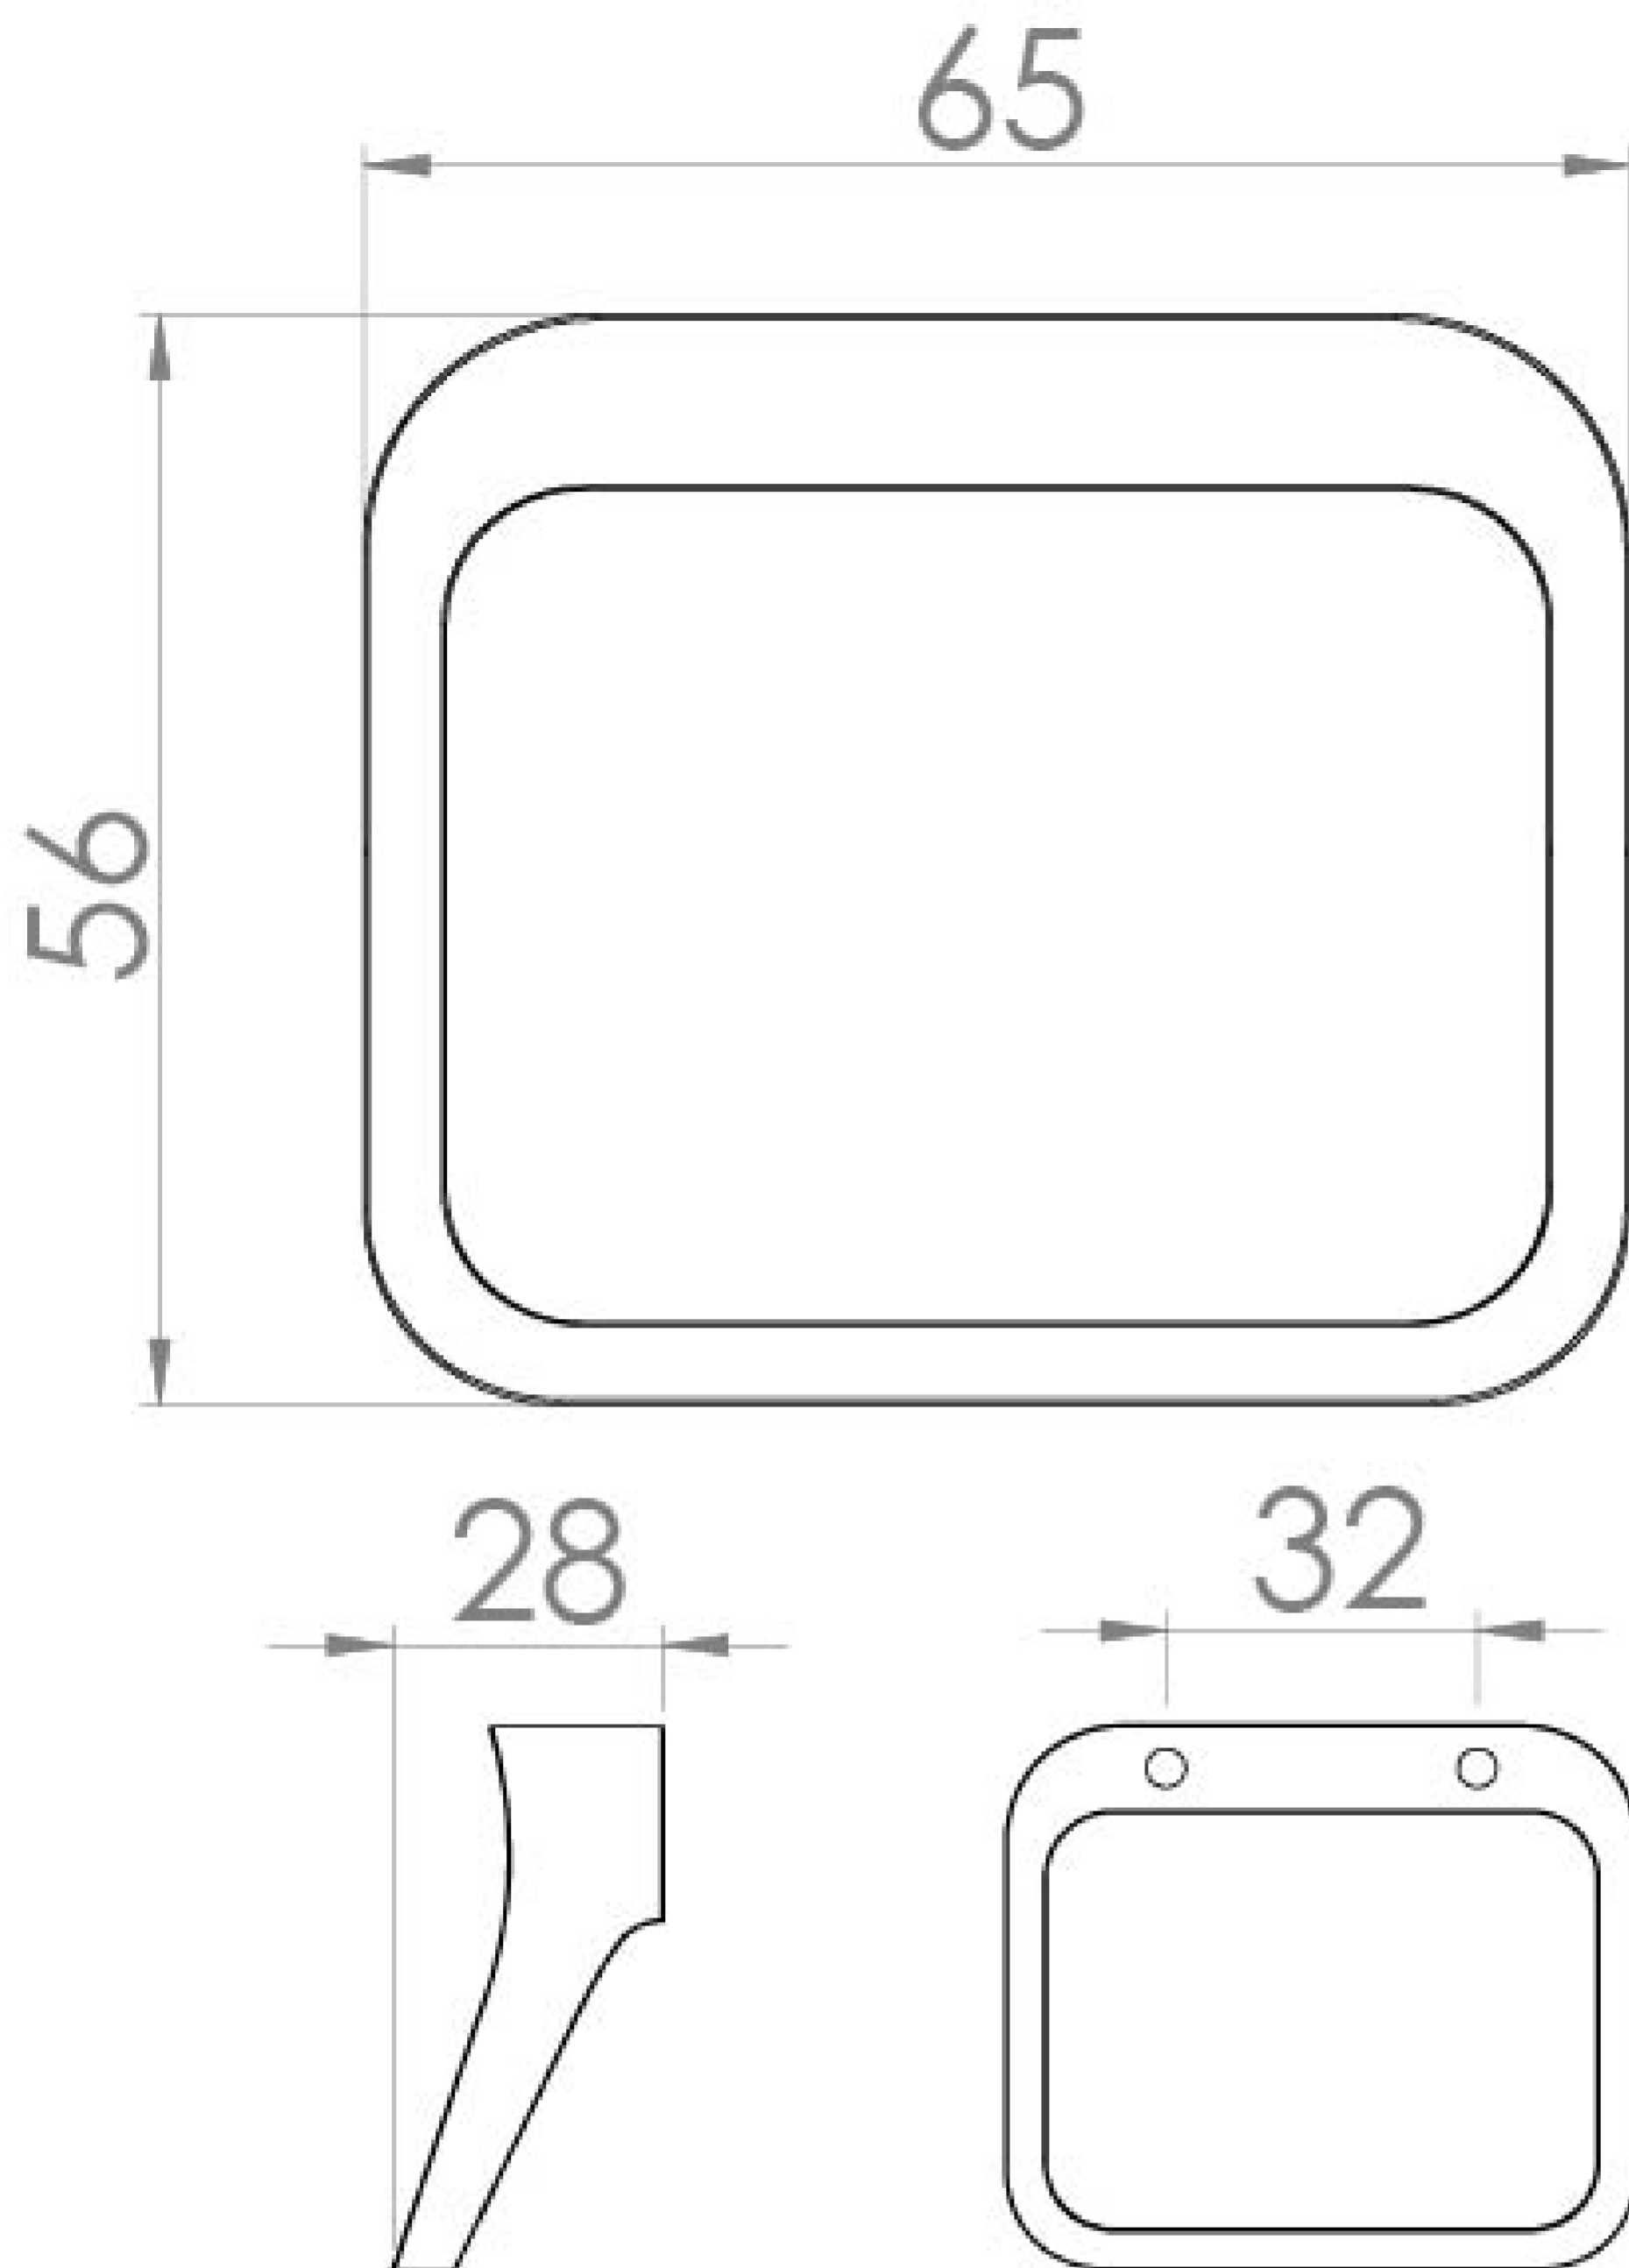

TALLINN 65MM HANDLE - BRUSHED BRASS

Product Code: HDL26.BB

PRODUCT INFORMATION

Finish:	Brushed Brass
Height:	56mm
Width:	65mm
Depth:	28mm
Material	Zamac
Weight	0.2kg
Fixing Centre Distance (mm)	32mm
Range Pairing	Austen, Frontier, Hyde, Kingsbury
Guarantee	2 years

DESCRIPTION

Many of our units allow you to choose a handle and we have various style options you can go for.

This Tallinn handle in brushed brass is an unmistakably contemporary style of handle that can suit both sharp and curved furniture.

The 65mm size is best suited on door units.

Saneux reserves the right to alter the specifications and product range without prior notice. Dimensions are given as a guide only. Dimensions should not be used for surrounding furniture, fixtures and fittings until the product is on site.