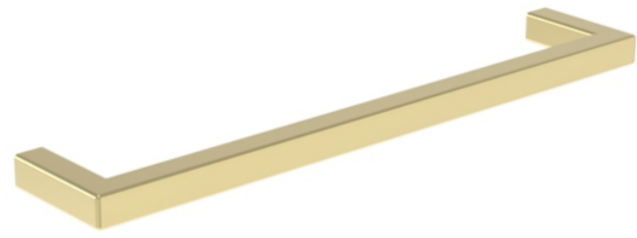

BERLIN 160MM HANDLE - BRUSHED BRASS

Product Code: HDL03.BB

PRODUCT INFORMATION

Finish:	Brushed Brass
Height:	8mm
Width:	168mm
Depth:	31mm
Material	Cast Iron
Weight	0.08kg
Fixing Centre Distance (mm)	160mm
Range Pairing	Austen, Frontier, Hyde, Kingsbury
Guarantee	2 years

DESCRIPTION

Many of our units allow you to choose a handle and we have various style options you can go for.

This Berlin handle in brushed brass is a staple piece if you want something simple and minimal.

This handle works best with door units.

TECHNICAL DRAWING