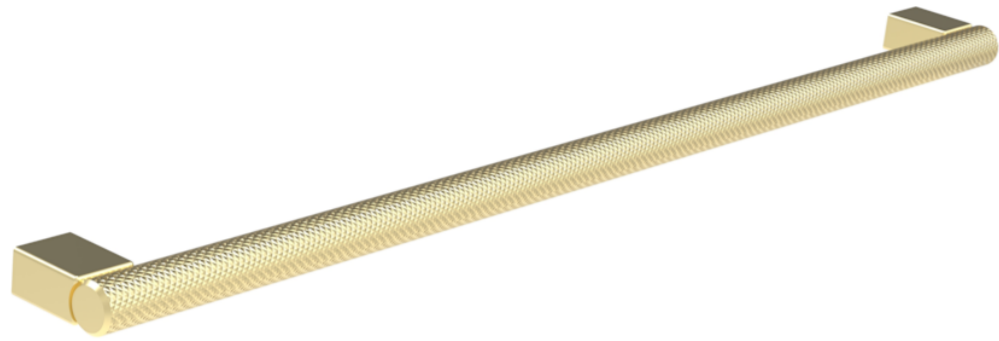

MADRID 320MM KNURLED HANDLE - STAINLESS STEEL BRUSHED BRASS

Product Code: HDL02.BB

PRODUCT INFORMATION

Finish:	Brushed Brass
Height:	12mm
Width:	346mm
Depth:	30mm
Material	Stainless Steel
Weight	0.3kg
Fixing Centre Distance (mm)	320mm
Range Pairing	Austen, Frontier, Hyde, Kingsbury
Guarantee	2 years

DESCRIPTION

Many of our units allow you to choose a handle and we have various style options you can go for.

This Madrid handle in stainless steel brushed brass is a stunning piece of brassware that is known for its knurled finish, and it's a great option if you want a handle that will instantly change the appearance of your unit.