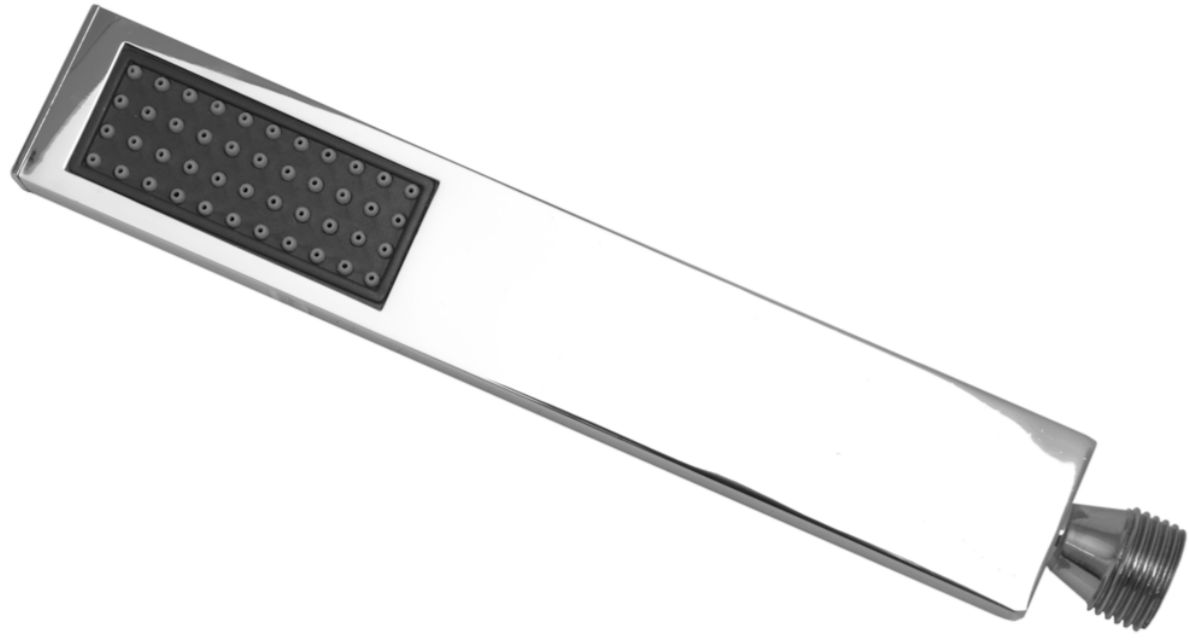

SHOWER BRASS SQUARE PENCIL SHOWER HEAD

Product Code: S1043

PRODUCT INFORMATION

Finish: Chrome

TECHNICAL DRAWING

Saneux reserves the right to alter the specifications and product range without prior notice. Dimensions are given as a guide only. Dimensions should not be used for surrounding furniture, fixtures and fittings until the product is on site.

<https://saneux.com/products/shower-brass-square-pencil-shower-head>