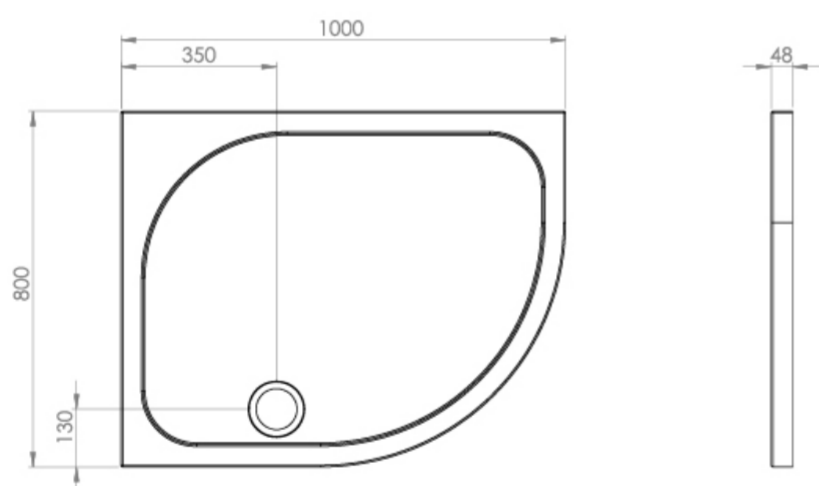

Saneux reserves the right to alter the specifications and product range without prior notice. Dimensions are given as a guide only. Dimensions should not be used for surrounding furniture, fixtures and fittings until the product is on site.