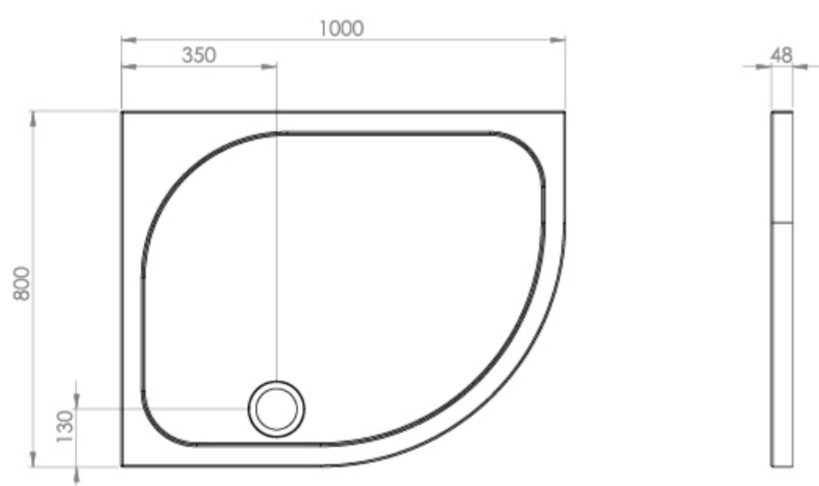

METRO 1000MM X 800MM X 45MM OFFSET QUADRANT RH STONE RESIN ACRYLIC CAPPED SHOWER TRAY

Product Code: ME1080OQR

PRODUCT INFORMATION

Finish:	Gloss White
Height:	48mm
Width:	1000mm
Depth:	800mm
Material	Acrylic
Weight	23.2kg
Guarantee	10 years

TECHNICAL DRAWING

Saneux reserves the right to alter the specifications and product range without prior notice. Dimensions are given as a guide only. Dimensions should not be used for surrounding furniture, fixtures and fittings until the product is on site.