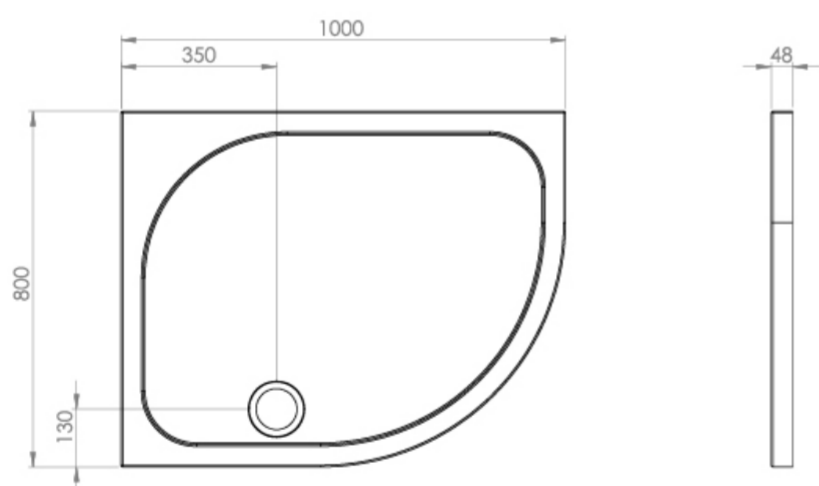

METRO 1000MM X 800MM X 45MM OFFSET QUADRANT RH STONE RESIN ACRYLIC CAPPED SHOWER TRAY

Product Code: ME1080OQR

PRODUCT INFORMATION

Finish:	Gloss White
Height:	48mm
Width:	1000mm
Depth:	800mm
Material:	Acrylic
Weight:	23.2kg
Guarantee:	10 years

TECHNICAL DRAWING

Saneux reserves the right to alter the specifications and product range without prior notice. Dimensions are given as a guide only. Dimensions should not be used for surrounding furniture, fixtures and fittings until the product is on site.