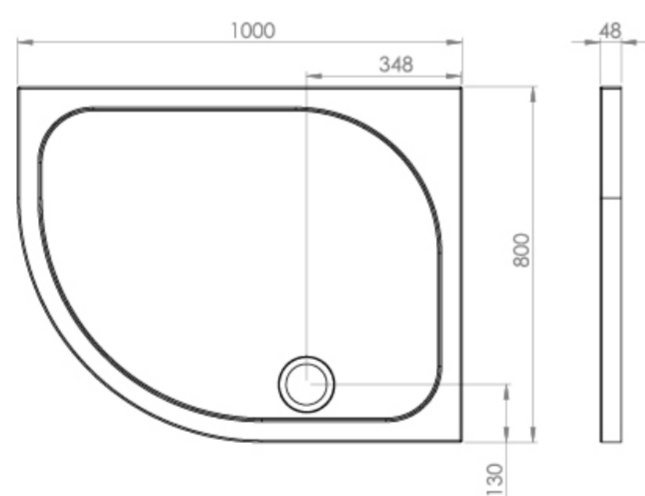

METRO 1000MM X 800MM X 45MM OFFSET QUADRANT LH STONE RESIN ACRYLIC CAPPED SHOWER TRAY

Product Code: ME1080OQL

PRODUCT INFORMATION

Finish:	Gloss White
Height:	48mm
Width:	1000mm
Depth:	800mm
Material:	Acrylic
Weight:	23.2kg
Guarantee:	10 years

TECHNICAL DRAWING

Saneux reserves the right to alter the specifications and product range without prior notice. Dimensions are given as a guide only. Dimensions should not be used for surrounding furniture, fixtures and fittings until the product is on site.