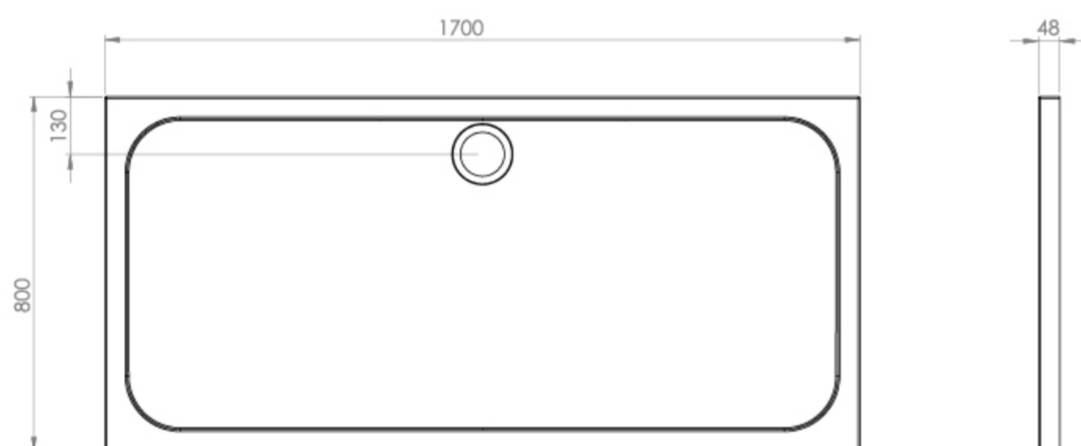

METRO 1700MM X 800MM X 45MM STONE RESIN ACRYLIC CAPPED SHOWER TRAY

Product Code: ME1780

PRODUCT INFORMATION

Finish:	Gloss White
Height:	48mm
Width:	1700mm
Depth:	800mm
Material	Acrylic
Weight	43.84kg
Guarantee	10 years

TECHNICAL DRAWING

Saneux reserves the right to alter the specifications and product range without prior notice. Dimensions are given as a guide only. Dimensions should not be used for surrounding furniture, fixtures and fittings until the product is on site.