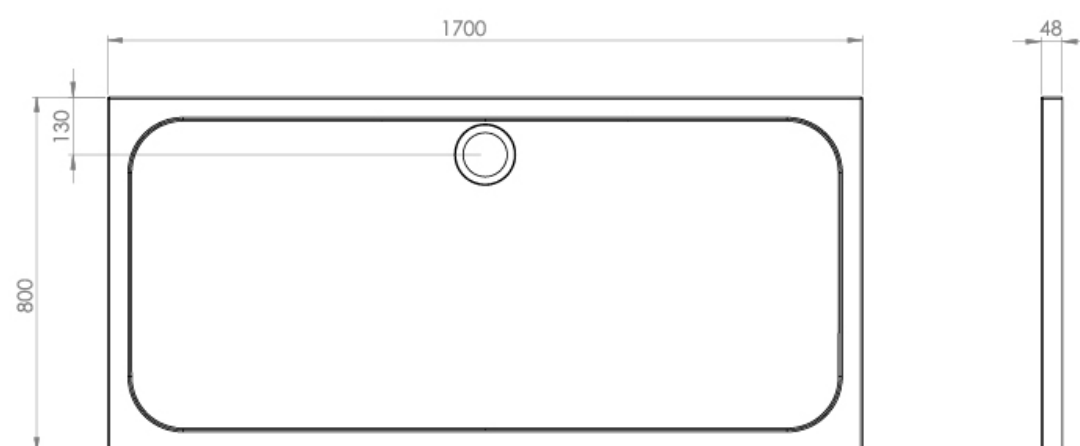

METRO 1700MM X 800MM X 45MM STONE RESIN ACRYLIC CAPPED SHOWER TRAY

Product Code: ME1780

PRODUCT INFORMATION

Finish:	Gloss White
Height:	48mm
Width:	1700mm
Depth:	800mm
Material	Acrylic
Weight	43.84kg
Guarantee	10 years

TECHNICAL DRAWING

Saneux reserves the right to alter the specifications and product range without prior notice. Dimensions are given as a guide only. Dimensions should not be used for surrounding furniture, fixtures and fittings until the product is on site.