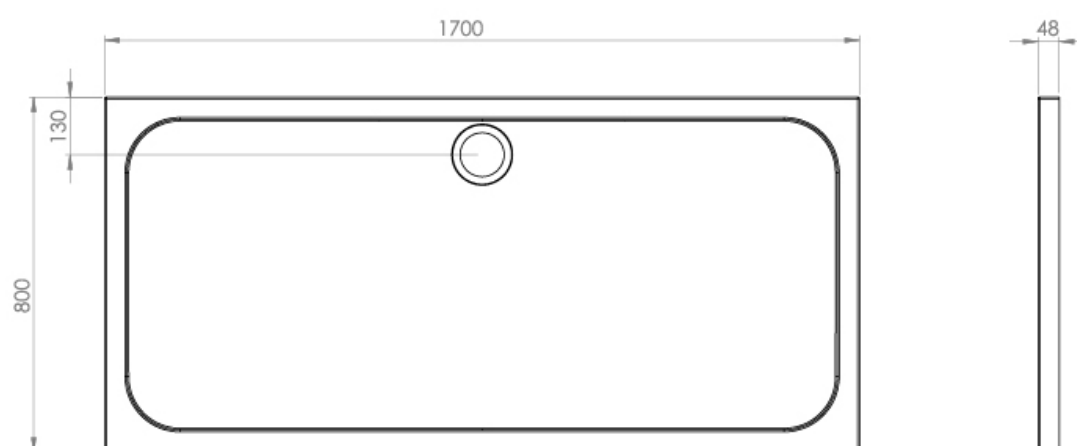

METRO 1700MM X 800MM X 45MM STONE RESIN ACRYLIC CAPPED SHOWER TRAY

Product Code: ME1780

PRODUCT INFORMATION

Finish:	Gloss White
Height:	48mm
Width:	1700mm
Depth:	800mm
Material	Acrylic
Weight	43.84kg
Guarantee	10 years

TECHNICAL DRAWING

Saneux reserves the right to alter the specifications and product range without prior notice. Dimensions are given as a guide only. Dimensions should not be used for surrounding furniture, fixtures and fittings until the product is on site.