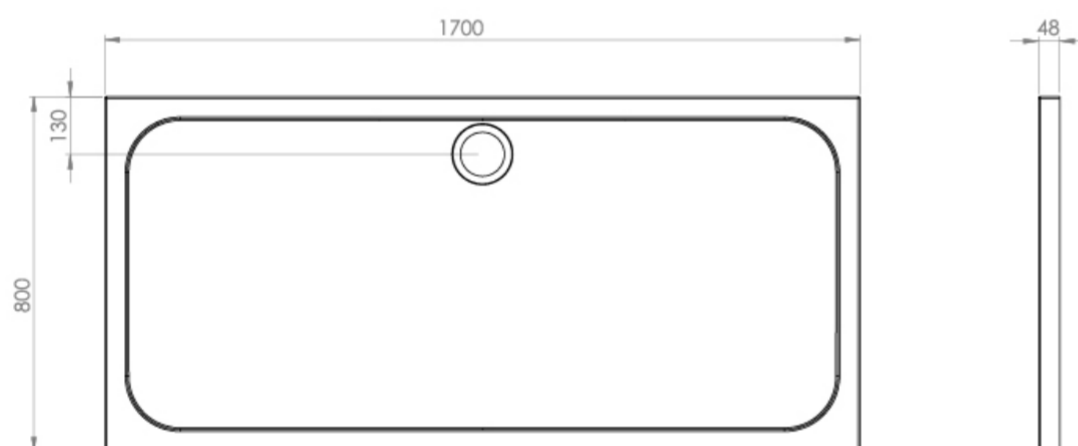

METRO 1700MM X 800MM X 45MM STONE RESIN ACRYLIC CAPPED SHOWER TRAY

Product Code: ME1780

PRODUCT INFORMATION

Finish:	Gloss White
Height:	48mm
Width:	1700mm
Depth:	800mm
Material	Acrylic
Weight	43.84kg
Guarantee	10 years

TECHNICAL DRAWING

Saneux reserves the right to alter the specifications and product range without prior notice. Dimensions are given as a guide only. Dimensions should not be used for surrounding furniture, fixtures and fittings until the product is on site.