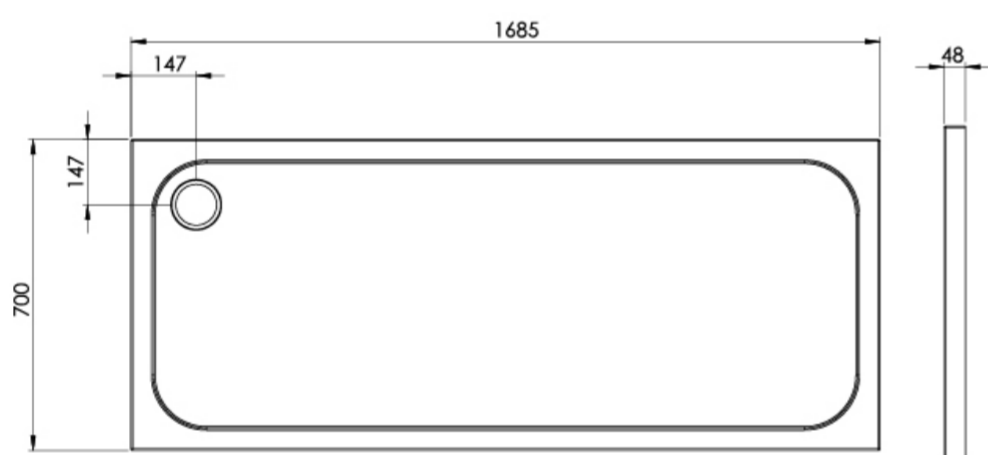

Saneux reserves the right to alter the specifications and product range without prior notice. Dimensions are given as a guide only. Dimensions should not be used for surrounding furniture, fixtures and fittings until the product is on site.