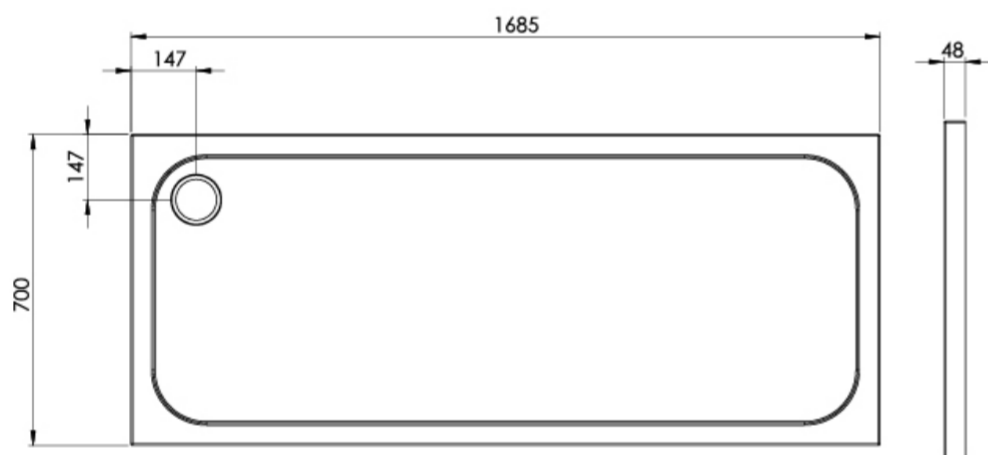

METRO 1685MM X 700MM X 45MM STONE RESIN ACRYLIC CAPPED SHOWER TRAY

Product Code: ME168570

PRODUCT INFORMATION

Finish:	Gloss White
Height:	48mm
Width:	1685mm
Depth:	700mm
Material	Acrylic
Weight	39kg
Guarantee	10 years

TECHNICAL DRAWING

Saneux reserves the right to alter the specifications and product range without prior notice. Dimensions are given as a guide only. Dimensions should not be used for surrounding furniture, fixtures and fittings until the product is on site.