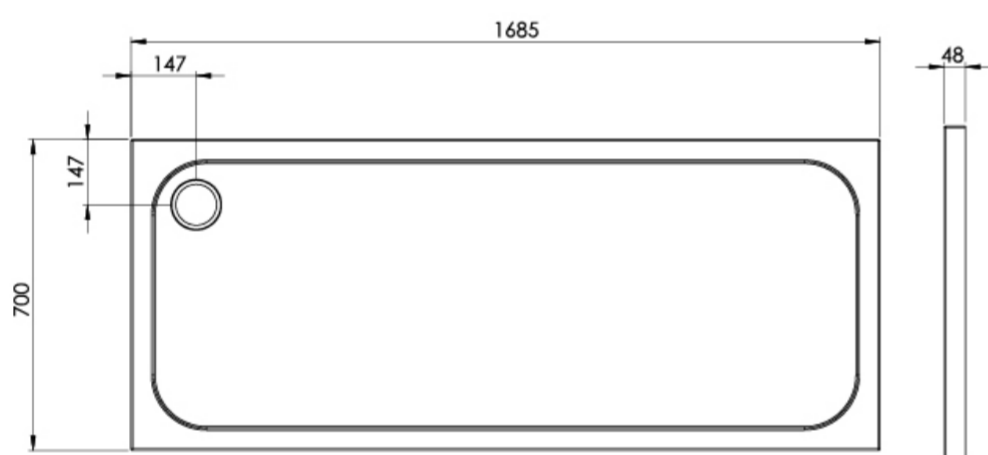

METRO 1685MM X 700MM X 45MM STONE RESIN ACRYLIC CAPPED SHOWER TRAY

Product Code: ME168570

PRODUCT INFORMATION

Finish:	Gloss White
Height:	48mm
Width:	1685mm
Depth:	700mm
Material	Acrylic
Weight	39kg
Guarantee	10 years

TECHNICAL DRAWING

Saneux reserves the right to alter the specifications and product range without prior notice. Dimensions are given as a guide only. Dimensions should not be used for surrounding furniture, fixtures and fittings until the product is on site.