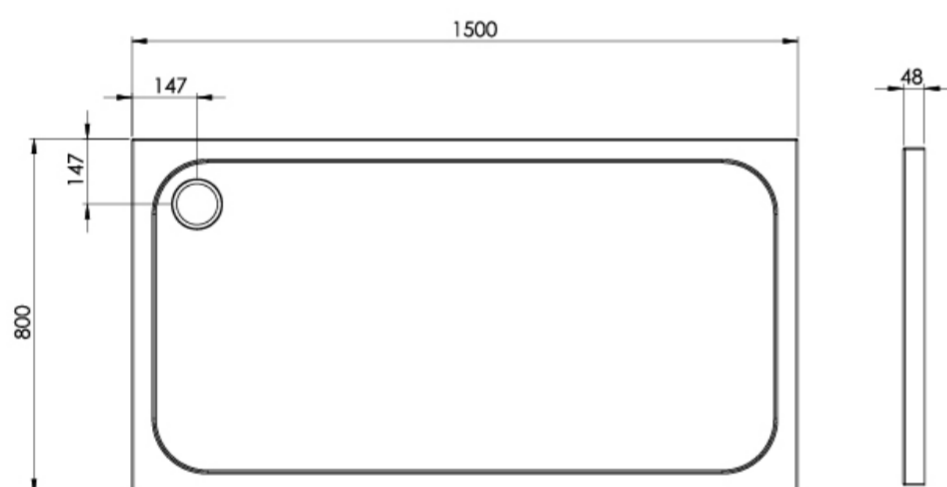

METRO 1500MMX 800MM X 45MM STONE RESIN ACRYLIC CAPPED SHOWER TRAY

Product Code: ME1580

PRODUCT INFORMATION

Finish:	Gloss White
Height:	48mm
Width:	1500mm
Depth:	800mm
Material	Acrylic
Weight	38.7kg
Guarantee	10 years

TECHNICAL DRAWING

Saneux reserves the right to alter the specifications and product range without prior notice. Dimensions are given as a guide only. Dimensions should not be used for surrounding furniture, fixtures and fittings until the product is on site.