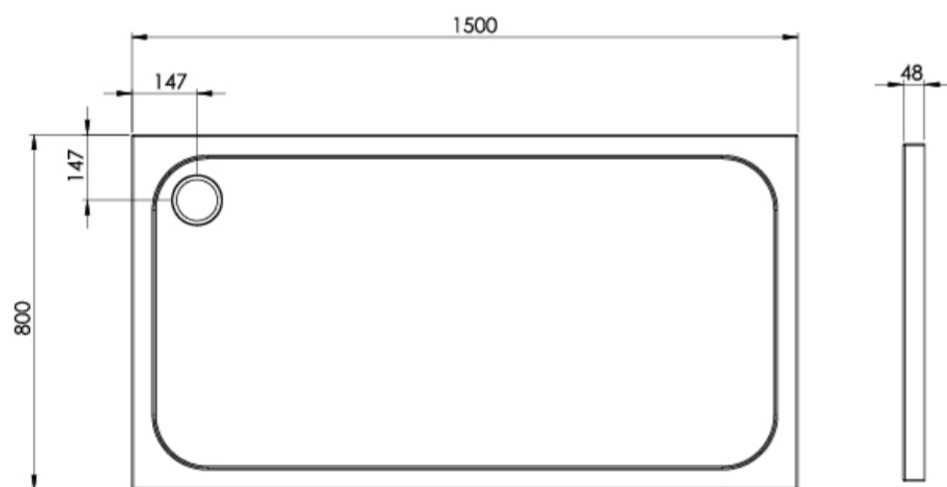

Saneux reserves the right to alter the specifications and product range without prior notice. Dimensions are given as a guide only. Dimensions should not be used for surrounding furniture, fixtures and fittings until the product is on site.