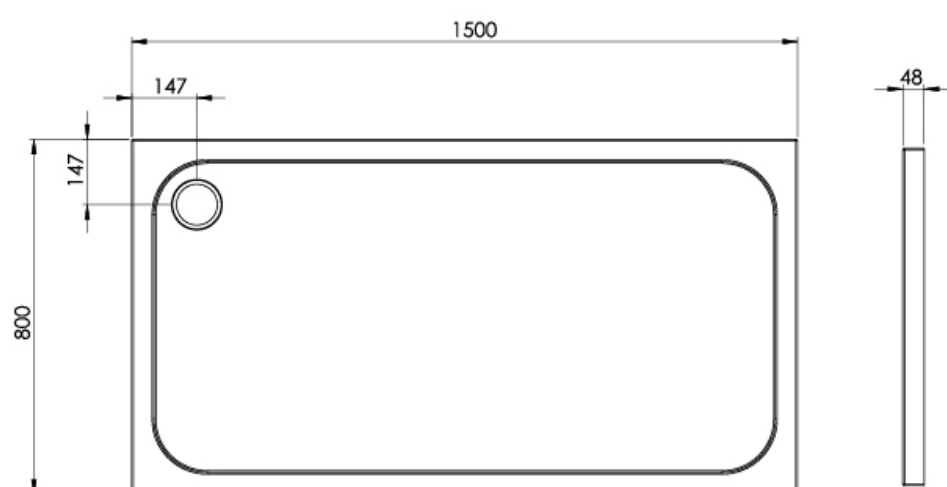

Saneux reserves the right to alter the specifications and product range without prior notice. Dimensions are given as a guide only. Dimensions should not be used for surrounding furniture, fixtures and fittings until the product is on site.