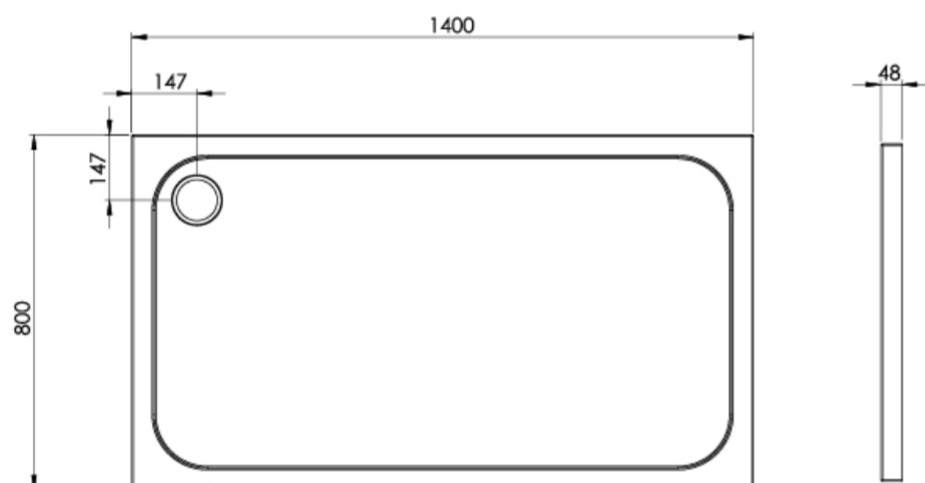

METRO 1400MMX 800MM X 45MM STONE RESIN ACRYLIC CAPPED SHOWER TRAY

Product Code: ME1480

PRODUCT INFORMATION

Finish:	Gloss White
Height:	48mm
Width:	1400mm
Depth:	800mm
Material	Acrylic
Weight	34.42kg
Guarantee	10 years

TECHNICAL DRAWING

Saneux reserves the right to alter the specifications and product range without prior notice. Dimensions are given as a guide only. Dimensions should not be used for surrounding furniture, fixtures and fittings until the product is on site.