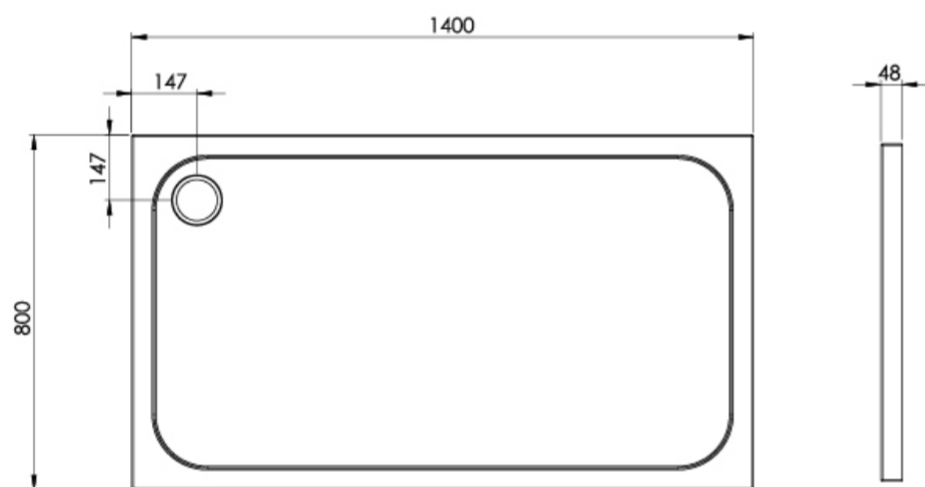

METRO 1400MMX 800MM X 45MM STONE RESIN ACRYLIC CAPPED SHOWER TRAY

Product Code: ME1480

PRODUCT INFORMATION

Finish:	Gloss White
Height:	48mm
Width:	1400mm
Depth:	800mm
Material	Acrylic
Weight	34.42kg
Guarantee	10 years

TECHNICAL DRAWING

Saneux reserves the right to alter the specifications and product range without prior notice. Dimensions are given as a guide only. Dimensions should not be used for surrounding furniture, fixtures and fittings until the product is on site.